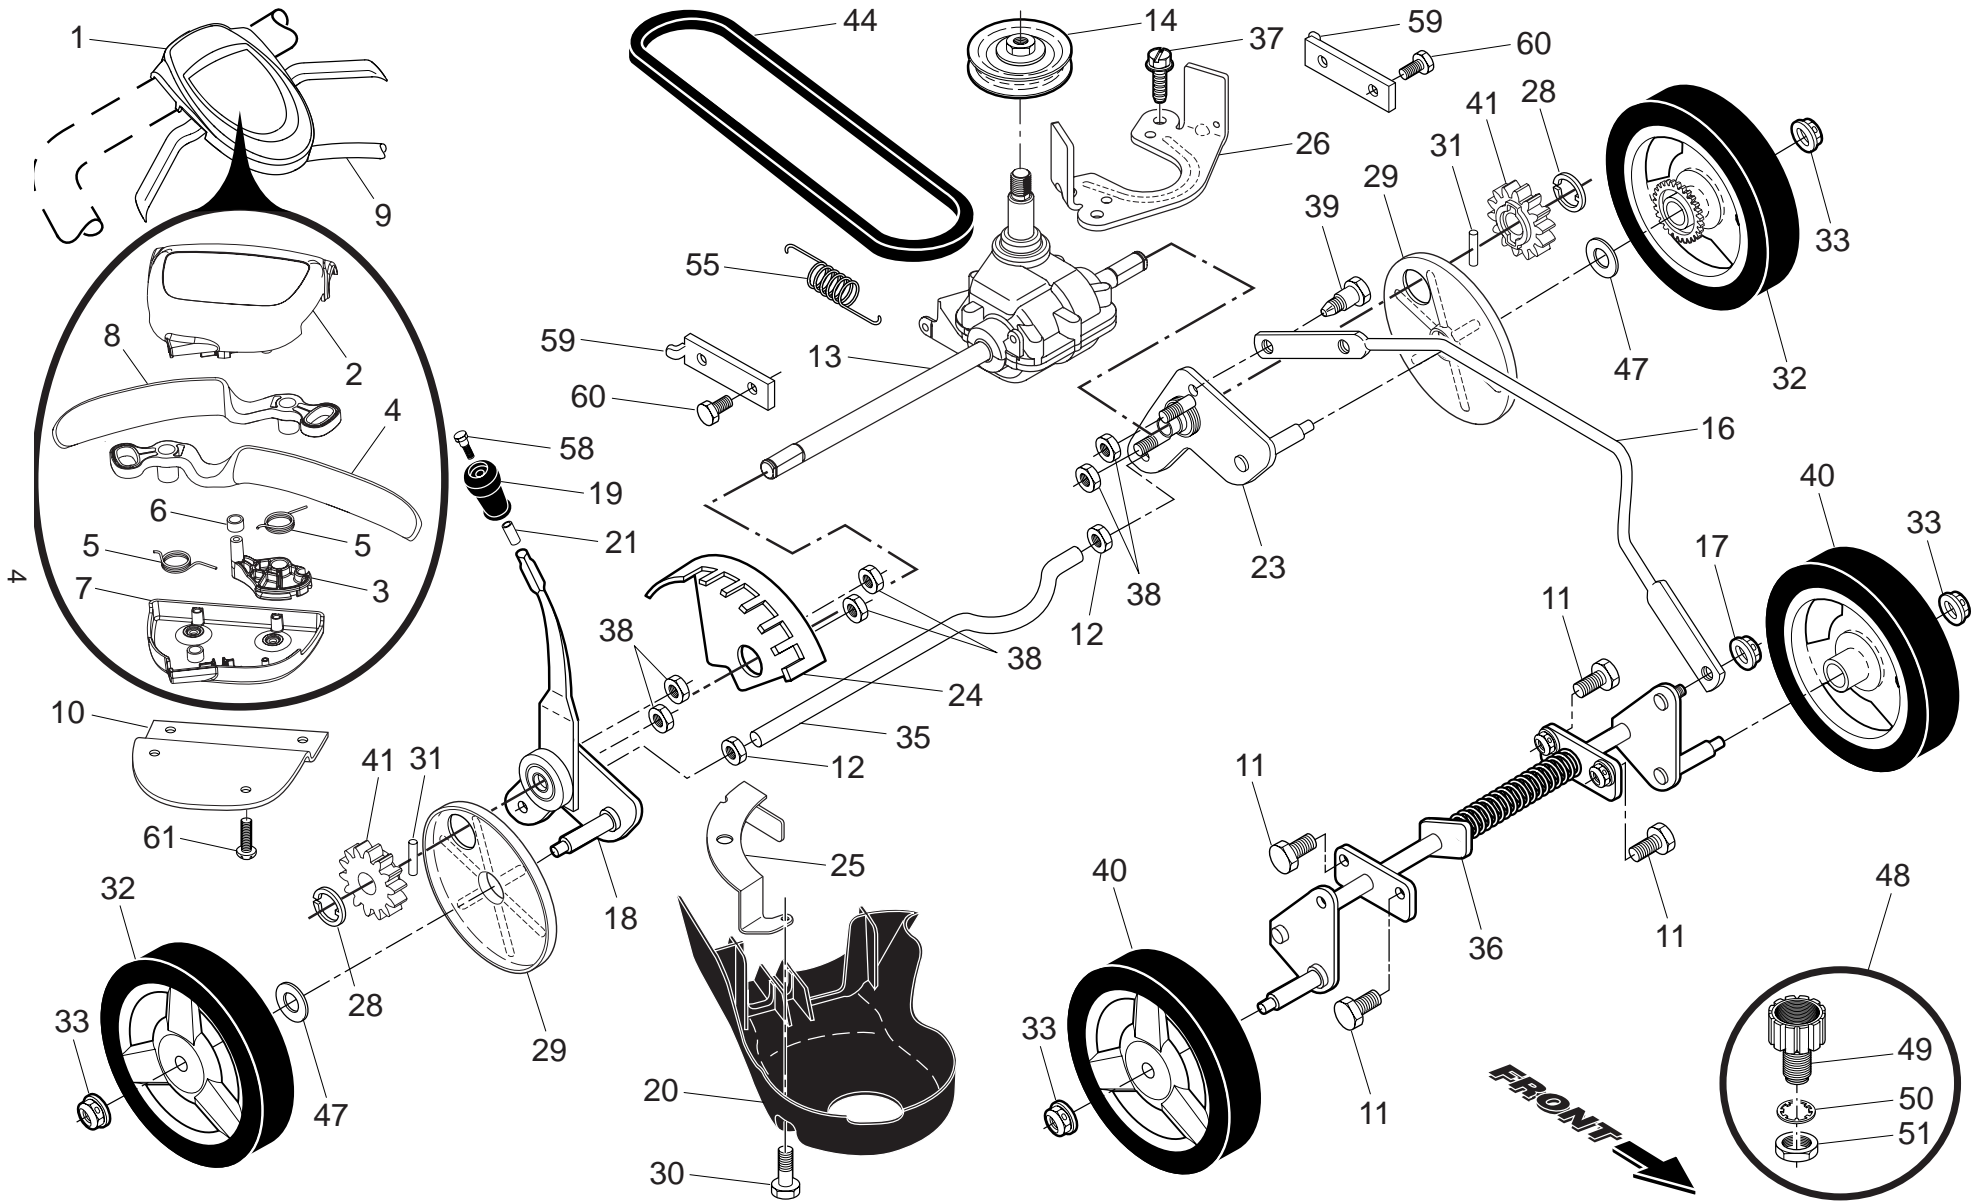

ROTARY LAWN MOWER - - MODEL NUMBER 8522RLS (96143006500) PRODUCT NUMBER 961 43 00-65

ROTARY LAWN MOWER - - MODEL NUMBER 8522RLS (96143006500) PRODUCT NUMBER 961 43 00-65

KEY NO.	PART NO.	DESCRIPTION	KEY NO.	PART NO.	DESCRIPTION
1	532 43 09-95	Drive Control Assembly (Includes Cable)	28	812 00 00-58	E-Ring 7/16
2	532 43 16-38	Cover, Top	29	532 18 94-03	Cover, Dust, Wheel
3	532 43 22-86	Cam	30	532 42 88-67	Bolt
4	532 43 30-87	Lever, Drive Control, LH	31	532 40 48-45	Pawl, Drive
5	532 42 03-81	Spring, Return	32	532 41 31-05	Wheel & Tire Assembly, Rear
6	532 43 22-73	Bushing	33	532 40 91-48	Nut, Flangelock 3/8-16
7	532 43 30-57	Cover, Bottom	35	532 43 05-98	Axle, Rear
8	532 43 29-77	Lever, Drive Control, RH	36	532 42 62-08	Axle, Front
9	532 43 16-50	Cable, Drive	37	532 16 34-09	Screw, Hi-Lo Thread, 12 x 5/8
10	532 43 27-90	Mounting Bracket, Drive Control	38	532 19 17-30	Nut, Hex
11	817 06 04-08	Screw	39	532 40 70-59	Bolt
12	532 42 61-03	Nut, Hex	40	532 41 08-31	Wheel & Tire Assembly, Front
13	532 43 27-38	Gear Case Assembly, Complete	41	532 40 48-35	Pinion
14	532 19 41-28	Pulley, Drive	44	532 42 15-27	Belt, Drive
16	532 43 00-30	Rod, Connecting	47	532 06 77-25	Washer, Flat
17	532 75 11-53	Nut, Hex	48	532 42 11-14	Kit, Water Washout Assembly
18	532 43 63-36	Kit, Selector Assembly	49	532 41 97-35	Fitting, Water Washout
19	532 43 39-96	Knob, Wheel Adjuster	50	532 41 55-85	Washer, Lock, Internal Tooth
20	532 42 73-08	Debris Shield	51	532 41 55-86	Locknut, Hex, with O-Ring
21	532 43 52-42	Anchor	55	532 40 65-58	Spring, Tension
23	532 43 24-32	Wheel Axle Assembly, LH	58	532 43 52-41	Bolt, Shoulder
24	532 43 35-11	Bracket, Height Adjustment	59	532 43 44-60	Support Bracket
25	532 42 60-65	Mounting Bracket, Debris Shield	60	532 42 88-67	Bolt, Hex Head
26	532 42 60-66	Belt Keeper	61	532 18 16-98	Screw

NOTE: All component dimensions given in U.S. inches. 1 inch = 25.4 mm. **IMPORTANT:** Use only Original Equipment Manufacturer (O.E.M.) replacement parts. Failure to do so could be hazardous, damage your lawn mower and void your warranty.