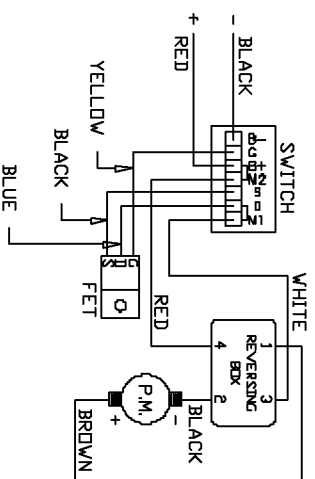

PORTER-CABLE CORDLESS DRIVER/DRILL

WARNING: Electrical repairs should only be attempted by trained repairmen. Contact the nearest Porter-Cable Service Center or other competent repair center.

862

Parts List for 862 Type 1

Item Number	Part Number	Description	Qty Required
1	885480	MOTOR & PINION ASSY	1
1	000000-00	No Longer Available	1
4	000000-00	No Longer Available	1
4	887031	SWITCH	1
53	886338	GEAR BOX/CLUTCH ASSY	1
54	884408	GRADUATED RING	1
57	000000-00	No Longer Available	1
83	892647	CHUCK	1
83	892647	CHUCK	1
83	893099	CHUCK	1
83	893099	CHUCK	1
100	884360	SPEED SELECTOR	1
102	884324	CONTACT/LEAD ASSY	1
103	886842	HEATSINK	1
104	884403	FORWARD/REV SELECTOR	1
106	885096	CLUTCH SPRING	1
108	694772	SCREW	10
110	873370	SCREW	10
112	875380	SCREW	10
113	888993	SCREW	10
114	886997	INSULATOR TUBE 120V	1
114	886630	INSULATOR TUBE 120V	1
115	000000-00	No Longer Available	1
115	000000-00	No Longer Available	1
120	887792	HOUSING SET 230V	1
120	886500	HOUSING SET	1
122	000000-00	No Longer Available	1

Parts List for 862 Type 1

Item Number	Part Number	Description	Qty Required
122	893719	CORD	1
123	887793	TRANSFORMER 230V	1
124	000000-00	No Longer Available	1
125	694015	SCREW	10
126	8620	12V BATTERY	1
126	8620	12V BATTERY	1
128	698950	BIT	1
129	000000-00	No Longer Available	1
861	887712	LATCH CARRYING CASE	1
861	884367	CARRYING CASE	1