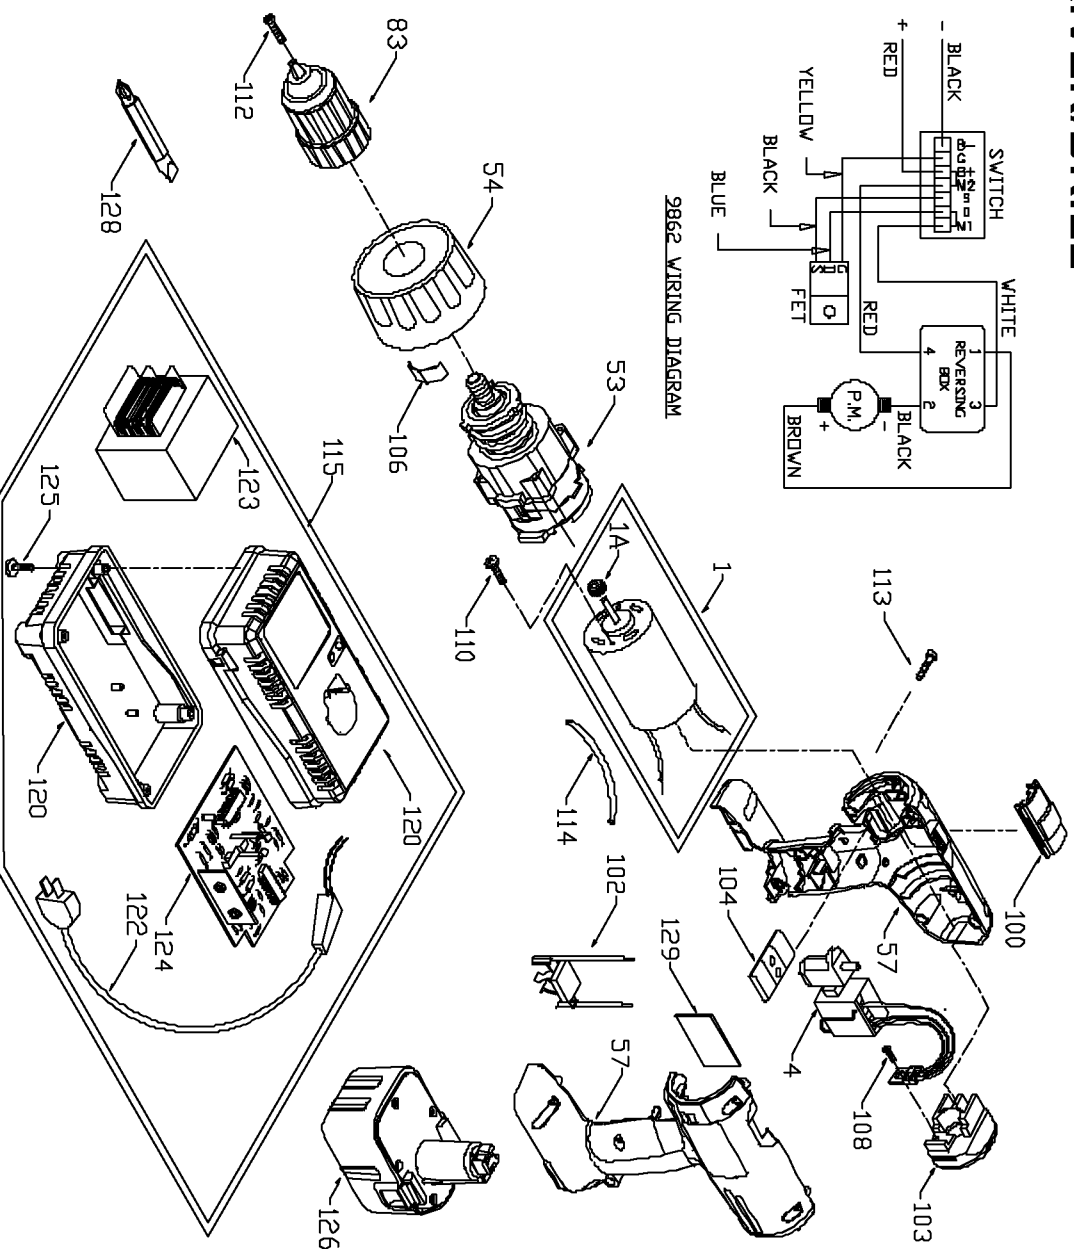

PORTER-CABLE CORDLESS DRIVER/DRILL

WARNING: Electrical repairs should only be attempted by trained repairmen. Contact the nearest Porter-Cable Service Center or other competent repair center.

862

Parts List for 862 Type 1

Item Number	Part Number	Description	Qty Required
1	885480	MOTOR & PINION ASSY	1
1	000000-00	No Longer Available	1
4	000000-00	No Longer Available	1
4	887031	SWITCH	1
53	886338	GEAR BOX/CLUTCH ASSY	1
54	884408	GRADUATED RING	1
57	000000-00	No Longer Available	1
83	892647	CHUCK	1
83	892647	CHUCK	1
83	893099	CHUCK	1
83	893099	CHUCK	1
100	884360	SPEED SELECTOR	1
102	884324	CONTACT/LEAD ASSY	1
103	886842	HEATSINK	1
104	884403	FORWARD/REV SELECTOR	1
106	885096	CLUTCH SPRING	1
108	694772	SCREW	10
110	873370	SCREW	10
112	875380	SCREW	10
113	888993	SCREW	10
114	886997	INSULATOR TUBE 120V	1
114	886630	INSULATOR TUBE 120V	1
115	000000-00	No Longer Available	1
115	000000-00	No Longer Available	1
120	887792	HOUSING SET 230V	1
120	886500	HOUSING SET	1
122	000000-00	No Longer Available	1

Parts List for 862 Type 1

Item Number	Part Number	Description	Qty Required
122	893719	CORD	1
123	887793	TRANSFORMER 230V	1
124	000000-00	No Longer Available	1
125	694015	SCREW	10
126	8620	12V BATTERY	1
126	8620	12V BATTERY	1
128	698950	BIT	1
129	000000-00	No Longer Available	1
861	887712	LATCH CARRYING CASE	1
861	884367	CARRYING CASE	1