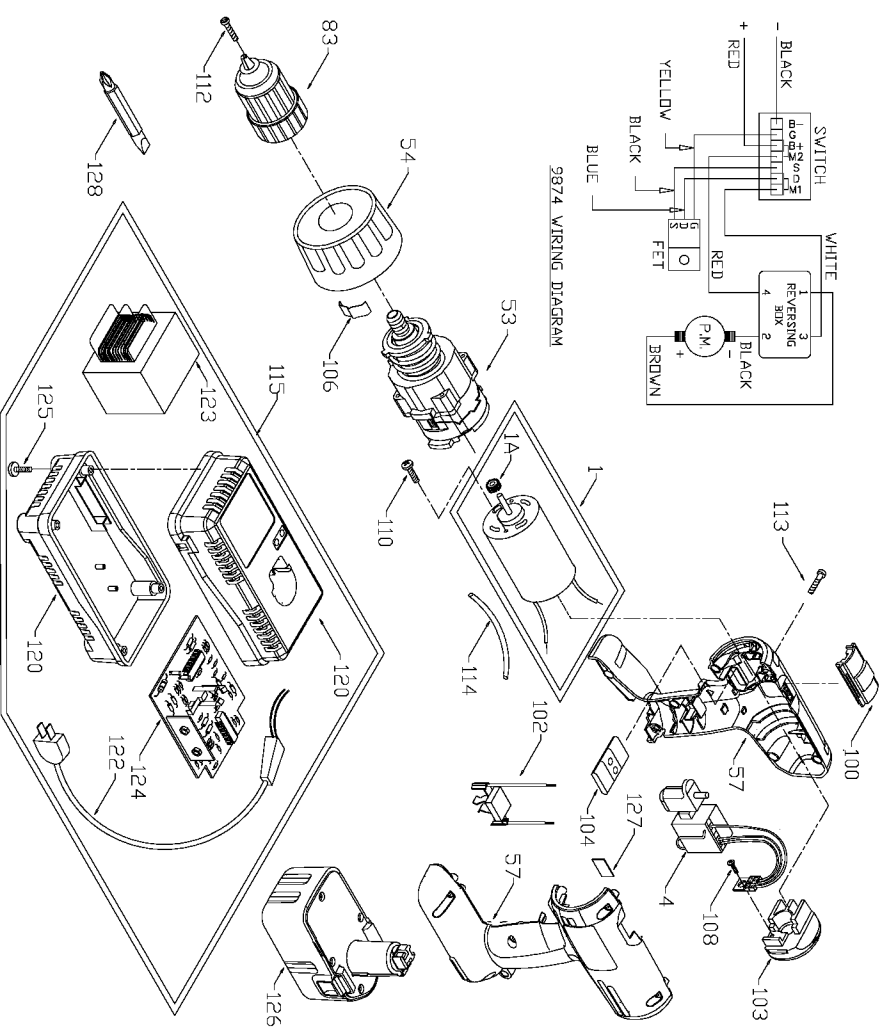

PORTER-CABLE DRIVER DRILL

WARNING: Electrical repairs should only be attempted by trained repairmen. Contact the nearest Porter-Cable Service Center or other competent repair center

874

Parts List for 874 Type 1

Item Number	Part Number	Description	Qty Required
1	885480	MOTOR & PINION ASSY	1
1	000000-00	No Longer Available	1
4	887031	SWITCH	1
53	886338	GEAR BOX/CLUTCH ASSY	1
54	884408	GRADUATED RING	1
57	884685	HOUSING	1
83	892647	CHUCK	1
83	892647	CHUCK	1
100	884360	SPEED SELECTOR	1
102	884324	CONTACT/LEAD ASSY	1
103	886842	HEATSINK	1
104	884403	FORWARD/REV SELECTOR	1
106	885096	CLUTCH SPRING	10
108	858008	SCREW	10
110	889199	SCREW-CHEESE HD	10
112	875380	SCREW	10
113	888993	SCREW	10
114	886997	INSULATOR TUBE 120V	1
115	000000-00	No Longer Available	1
120	886500	HOUSING SET	1
122	893719	CORD	1
123	8924	UNIVERSAL CHARGER	1
124	000000-00	No Longer Available	1
125	694015	SCREW	10
126	8720	14.4V BATTERY	1
127	000000-00	No Longer Available	1
128	698950	BIT	1

Parts List for 874 Type 1

Item Number	Part Number	Description	Qty Required
861	887712	LATCH CARRYING CASE	1
861	884367	CARRYING CASE	1