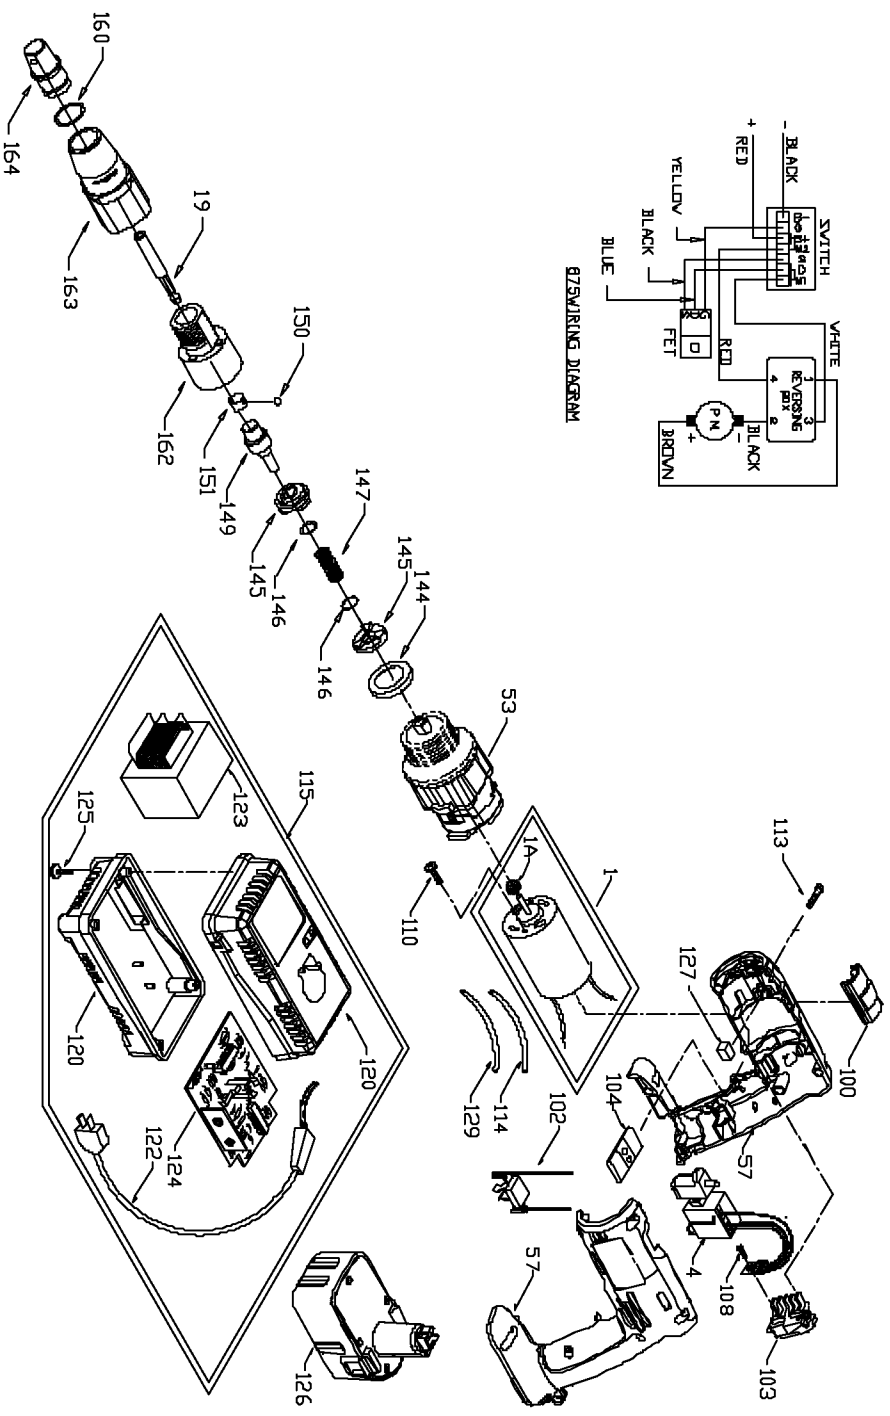

PORTER-CABLE DRYWALL DRIVER

WARNING: Electrical repairs should only be attempted by trained repairmen. Contact the nearest Porter-Cable Service Center or other competent repair center

875

Parts List for 875 Type 1

Item Number	Part Number	Description	Qty Required
1	000000-00	No Longer Available	1
1	886867	PINION	1
4	892093	SWITCH	1
19	879984	BIT HOLDER	1
53	886865	GEAR HOUSING ASSY.	1
57	886848	HANDLE SET	1
100	884360	SPEED SELECTOR	1
102	884324	CONTACT/LEAD ASSY	1
103	886842	HEATSINK	1
104	884403	FORWARD/REV SELECTOR	1
108	858008	SCREW	10
110	889199	SCREW-CHEESE HD	10
113	888993	SCREW	10
114	886997	INSULATOR TUBE 120V	1
115	000000-00	No Longer Available	1
115	000000-00	No Longer Available	1
120	887792	HOUSING SET 230V	1
120	886500	HOUSING SET	1
122	000000-00	No Longer Available	1
122	893719	CORD	1
123	8924	UNIVERSAL CHARGER	1
123	887793	TRANSFORMER 230V	1
124	000000-00	No Longer Available	1
125	694015	SCREW	10
126	8720	14.4V BATTERY	1
127	000000-00	No Longer Available	1
129	886630	INSULATOR TUBE 120V	1

Parts List for 875 Type 1

Item Number	Part Number	Description	Qty Required
144	878719	CLAMP RING	1
145	890486	CLUTCH SET	1
146	853644	RING	10
147	853731	SPRING	10
149	878495	WORK SPINDLE	1
150	844318	BALL	1
151	854346	RETAINER	10
160	878486	O RING	10
162	878964	CLUTCH HOUSING ASSY	1
162	878488	BUSHING	1
162	890472	SEAL	1
163	879747	DEPTH FINDER ASSY	1
164	890482	NOSE PIECE	1
165	854583	BIT	1