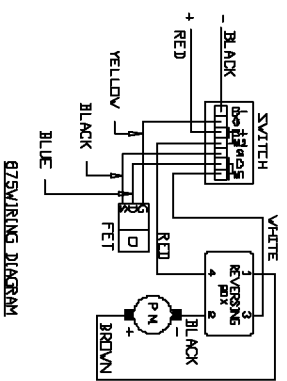

PORTER-CABLE DRYWALL DRIVER

WARNING: Electrical repairs should only be attempted by trained repairmen. Contact the nearest Porter-Cable Service Center or other competent repair center

875

Parts List for 875 Type 1

Item Number	Part Number	Description	Qty Required
1	000000-00	No Longer Available	1
1	886867	PINION	1
4	892093	SWITCH	1
19	879984	BIT HOLDER	1
53	886865	GEAR HOUSING ASSY.	1
57	886848	HANDLE SET	1
100	884360	SPEED SELECTOR	1
102	884324	CONTACT/LEAD ASSY	1
103	886842	HEATSINK	1
104	884403	FORWARD/REV SELECTOR	1
108	858008	SCREW	10
110	889199	SCREW-CHEESE HD	10
113	888993	SCREW	10
114	886997	INSULATOR TUBE 120V	1
115	000000-00	No Longer Available	1
115	000000-00	No Longer Available	1
120	887792	HOUSING SET 230V	1
120	886500	HOUSING SET	1
122	000000-00	No Longer Available	1
122	893719	CORD	1
123	8924	UNIVERSAL CHARGER	1
123	887793	TRANSFORMER 230V	1
124	000000-00	No Longer Available	1
125	694015	SCREW	10
126	8720	14.4V BATTERY	1
127	000000-00	No Longer Available	1
129	886630	INSULATOR TUBE 120V	1

Parts List for 875 Type 1

Item Number	Part Number	Description	Qty Required
144	878719	CLAMP RING	1
145	890486	CLUTCH SET	1
146	853644	RING	10
147	853731	SPRING	10
149	878495	WORK SPINDLE	1
150	844318	BALL	1
151	854346	RETAINER	10
160	878486	O RING	10
162	878964	CLUTCH HOUSING ASSY	1
162	878488	BUSHING	1
162	890472	SEAL	1
163	879747	DEPTH FINDER ASSY	1
164	890482	NOSE PIECE	1
165	854583	BIT	1