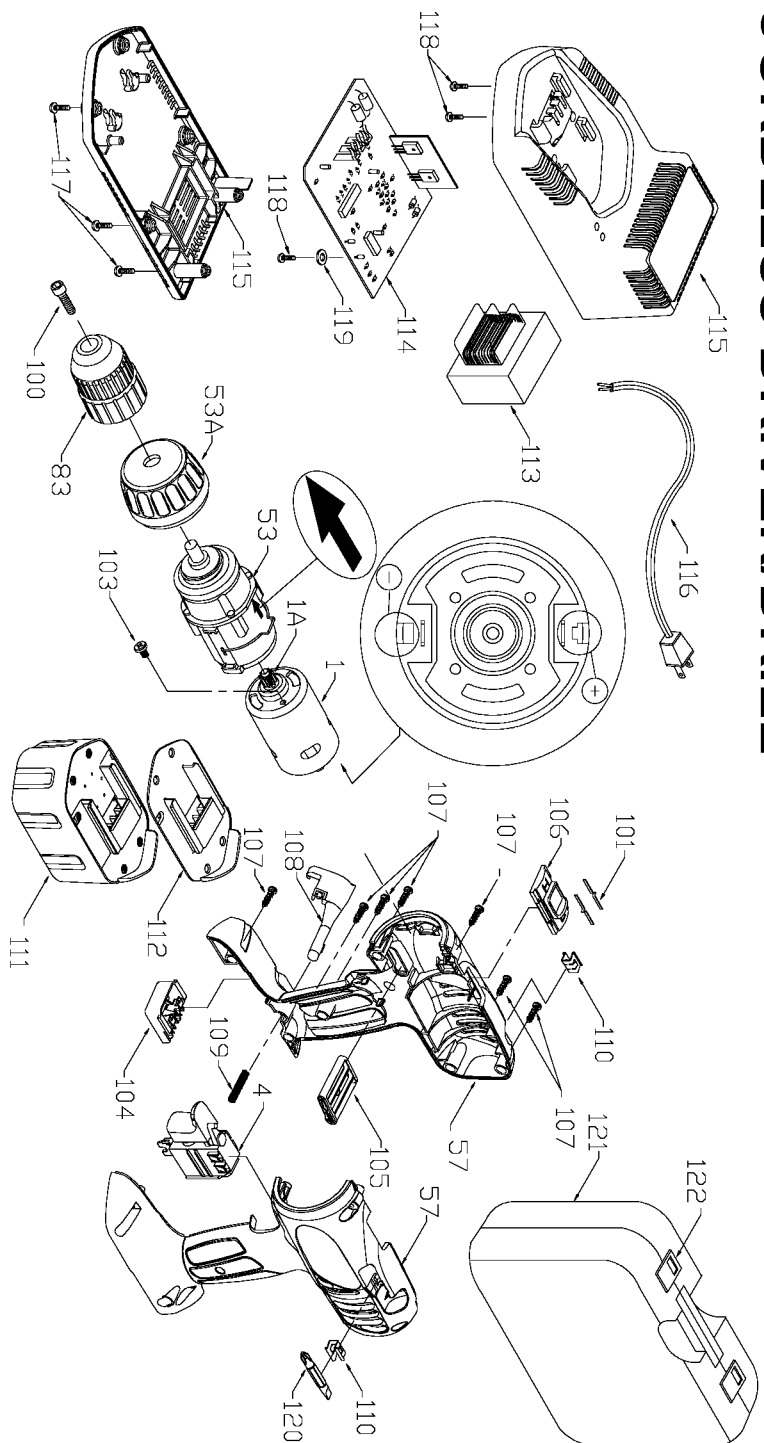

PORTER-CABLE CORDLESS DRIVER/DRILL

WARNING: Electrical repairs should only be attempted by trained repairmen. Contact the nearest Porter-Cable Service Center or other competent repair center.

878

Parts List for 878 Type 2

Item Number	Part Number	Description	Qty Required
1	891285	MTR 14.4V/2AMP-HR	1
1	891238	PINION	1
4	893101	SWITCH	1
53	891239	GEAR BOX/CLUTCH ASSY	1
53	891242	CLUTCH RING	1
57	891321	HANDLE SET	1
83	895507	CHUCK	1
100	894098	SCREW	10
101	897046	SPRING CLIP	2
103	897120	SCREW	10
104	891033	CONTACT ASSY.	1
105	891247	FWRD/REVRSE SELECTOR	1
106	891244	SPEED SLECTOR	1
107	888993	SCREW	10
108	891352	RELEASE BUTTON	1
109	891353	SPRING	10
110	892955	CLIP	10
111	8723	14.4V BATTERY	1
112	901561	BATTERY TOP	1
113	894369	TRANSFORMER	1
114	894366	CIRCUIT BOARD	1
115	894095	HOUSING SET	1
116	894097	CORD	1
117	894119	SCREW	10
118	000000-00	No Longer Available	1
119	895781	WASHER	10
120	698950	BIT	1

Parts List for 878 Type 2

Item Number	Part Number	Description	Qty Required
121	895539	CARRYING CASE	1
121	891260	CARRYING CASE	1
122	887712	LATCH CARRYING CASE	1
122	890390	LATCH	1
125	000000-00	No Longer Available	1