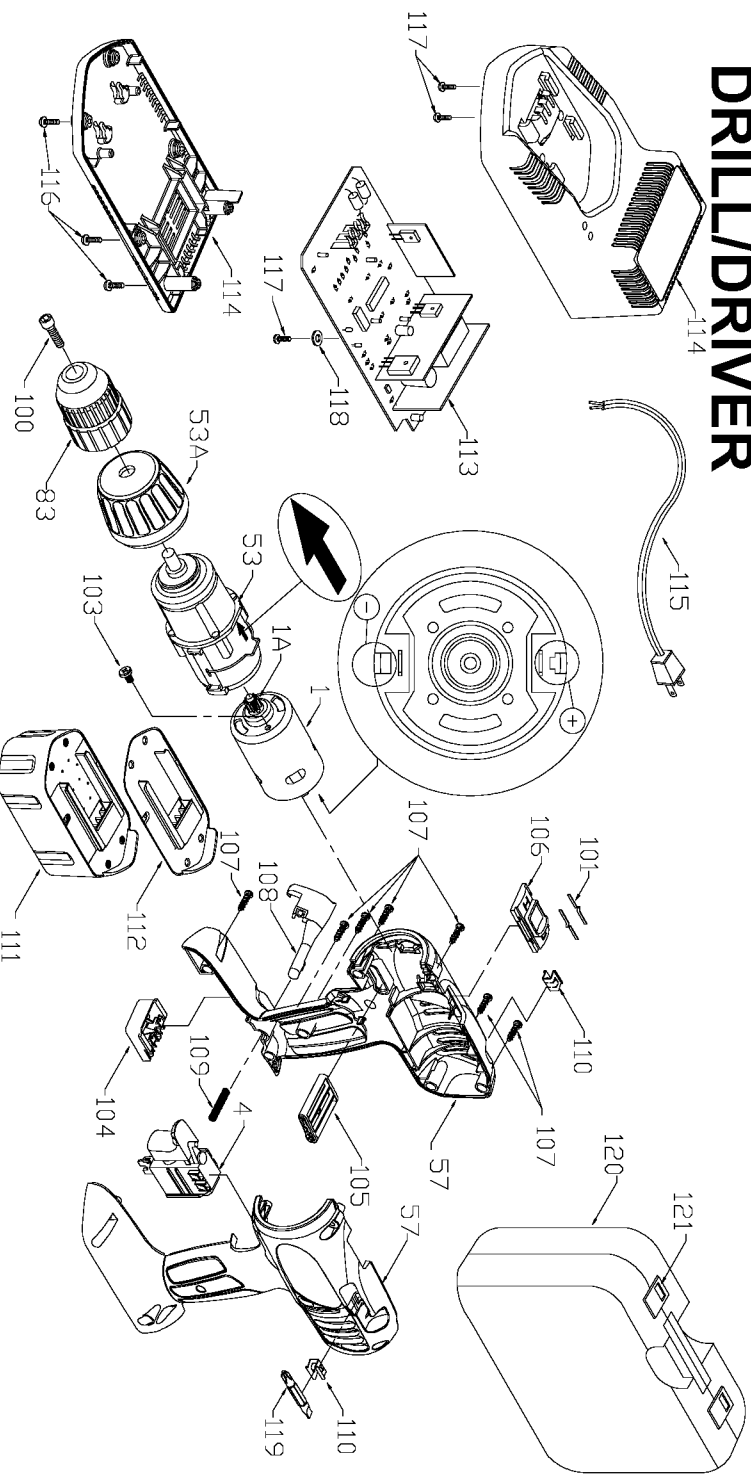

PORTER-CABLE CORDLESS HAMMER DRILL/DRIVER

WARNING: Electrical repairs should only be attempted by trained repairmen. Contact the nearest Porter-Cable Service Center or other competent repair center.

Parts List for 887 Type 1

Item Number	Part Number	Description	Qty Required
1	891236	MOTOR	1
1	891238	PINION	1
4	894852	SWITCH	1
53	891269	GEAR BOX/CLUTCH ASSY	1
53	891270	CLUTCH RING	1
57	891250	HANDLE SET	1
83	899515	CHUCK	1
100	894098	SCREW	10
101	897046	SPRING CLIP	2
103	897120	SCREW	10
104	891033	CONTACT ASSY.	1
105	891247	FWRD/REVRSE SELECTOR	1
106	891244	SPEED SLECTOR	1
107	888993	SCREW	10
108	891352	RELEASE BUTTON	1
109	891353	SPRING	10
110	892955	CLIP	10
111	8823	19.2V BATTERY	1
111	889573	BATTERY PACK 19V	1
112	901562	BATTERY TOP	1
113	8924	UNIVERSAL CHARGER	1
113	000000-00	No Longer Available	1
114	894812	HOUSING	1
114	8924	UNIVERSAL CHARGER	1
115	897106	CORD	1
115	893719	CORD	1
116	894120	SCREW	10

Parts List for 887 Type 1

Item Number	Part Number	Description	Qty Required
116	894119	SCREW	10
117	000000-00	No Longer Available	1
118	895781	WASHER	10
119	698950	BIT	1
120	895539	CARRYING CASE	1
120	895824	CARRYING CASE	1
121	887712	LATCH CARRYING CASE	1
121	890390	LATCH	1
125	000000-00	No Longer Available	1
125	8924	UNIVERSAL CHARGER	1