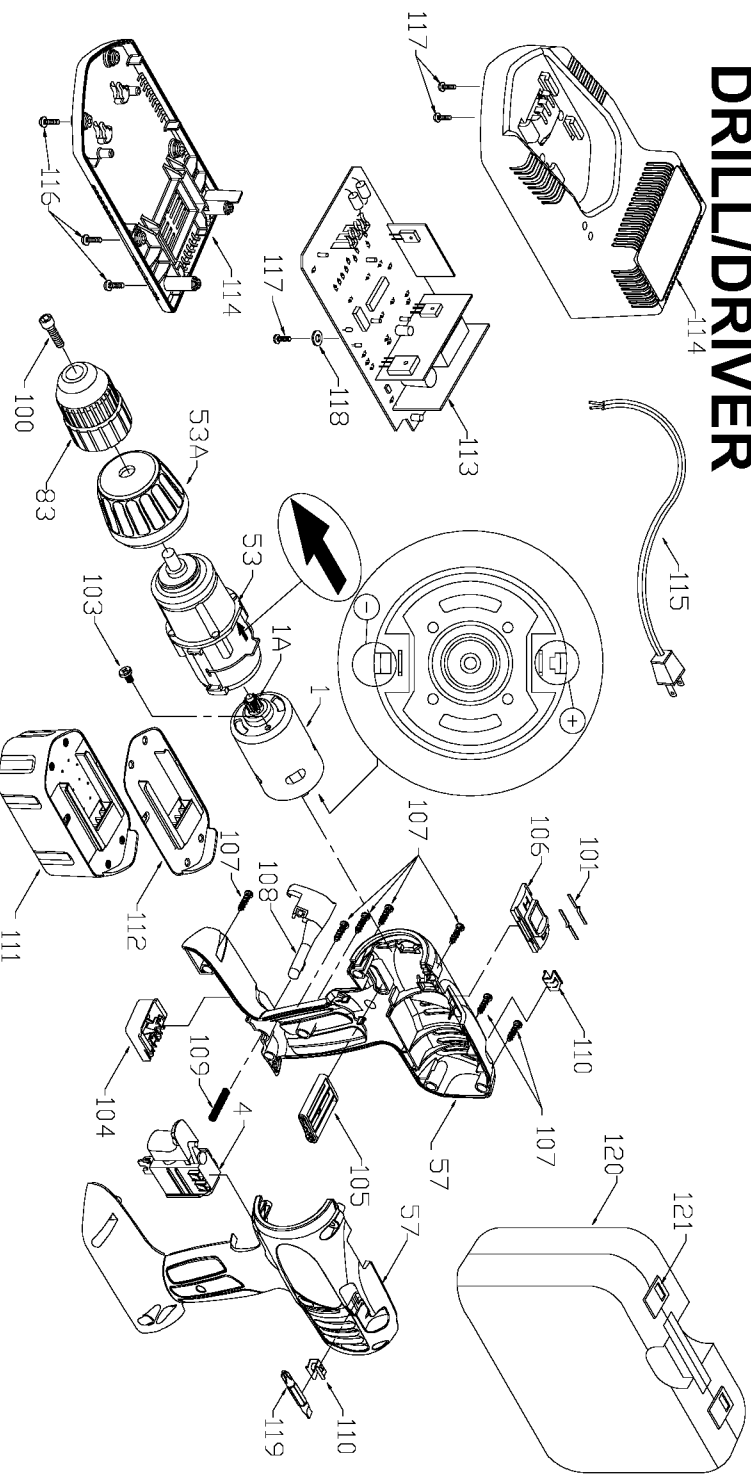

# PORTER-CABLE CORDLESS HAMMER DRILL/DRIVER

**WARNING:** Electrical repairs should only be attempted by trained repairmen. Contact the nearest Porter-Cable Service Center or other competent repair center.

## Parts List for 887 Type 2

Item Number	Part Number	Description	Qty Required
1	891236	MOTOR	1
1	891238	PINION	1
4	894852	SWITCH	1
53	891269	GEAR BOX/CLUTCH ASSY	1
53	891270	CLUTCH RING	1
57	891250	HANDLE SET	1
83	899515	CHUCK	1
100	894098	SCREW	10
101	897046	SPRING CLIP	2
103	897120	SCREW	10
104	891033	CONTACT ASSY.	1
105	891247	FWRD/REVRSE SELECTOR	1
106	891244	SPEED SLECTOR	1
107	888993	SCREW	10
108	891352	RELEASE BUTTON	1
109	891353	SPRING	10
110	892955	CLIP	10
111	8823	19.2V BATTERY	1
111	889573	BATTERY PACK 19V	1
112	901562	BATTERY TOP	1
113	8924	UNIVERSAL CHARGER	1
114	8924	UNIVERSAL CHARGER	1
115	894097	CORD	1
116	894119	SCREW	10
117	000000-00	No Longer Available	1
118	895781	WASHER	10
119	698950	BIT	1

## Parts List for 887 Type 2

Item Number	Part Number	Description	Qty Required
120	895539	CARRYING CASE	1
120	895824	CARRYING CASE	1
121	887712	LATCH CARRYING CASE	1
121	890390	LATCH	1
125	8924	UNIVERSAL CHARGER	1