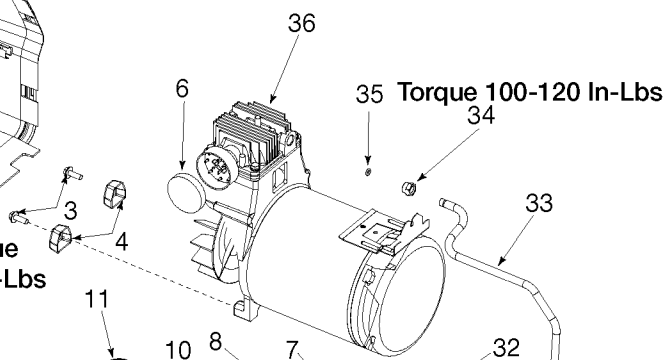

1 Torque 15-25 In-Lbs

Torque 9-12 Ft-Lbs

35 Torque 100-120 In-Lbs

Torque 5-7 Ft-Lbs

Torque 15-25 In-Lbs

The picture shown is for reference only. It may differ from actual unit.

85 Torque 7-10 Ft-Lbs

Torque 100-120 In-Lbs

73 Torque 100-120 In-Lbs

Parts List for 919-16731 Type 0

Item Number	Part Number	Description	Qty Required
1	ACG-408	ASSY FASTENER	3
2	N176201	SHROUD KIT	1
3	91895680	SCREW .250-20X.750 H	2
4	ACG-18	CUP SADDLE MOUNT	2
5	CAC-1373	BUSHING FILTER RETAI	1
6	D24233	FILTER FOAM ROUND .7	1
7	5140118-36	GRIP .875 DIA	1
8	AC-0609	HANDLE P/L PAINTED	1
9	SSP-6021	BUSHING REDUCER 1/8-	1
10	33821-00	BUSHING	1
10	438010040063	HEYCO BUSHINGS	1
11	Z-D27212	GAUGE 200PSI .125NPT	1
14	Z-D23361	SWITCH PRES 4PORT 12	1
15	D20114	VALVE SAFETY 175 .25	1
16	SSW-7385	BUSHING STRAIN RELIE	1
17	SUDL-413-2	ASSY CORD POWER ST	1
19	SSP-480	NIPPLE 1/4-18 NPT X	1
20	N053094	NIPPLE	1
21	AC-0630	TUBE PRESSURE RELIEF	1
22	N008792	REGULATOR RPR KIT	1
22	D27253	REGULATOR 4PORT P2 L	1
23	A19513	BODY QC .250 IND .25	1
24	N286039	DRAIN VALVE	1
25	000000-00	No Longer Available	1
26	SSP-7811	ASSY NUT SLEEVE 1/4	2
27	A19712	VALVE CHECK 1/2NPT X	1
28	SSF-981	SCREW .250-14X.500 H	1