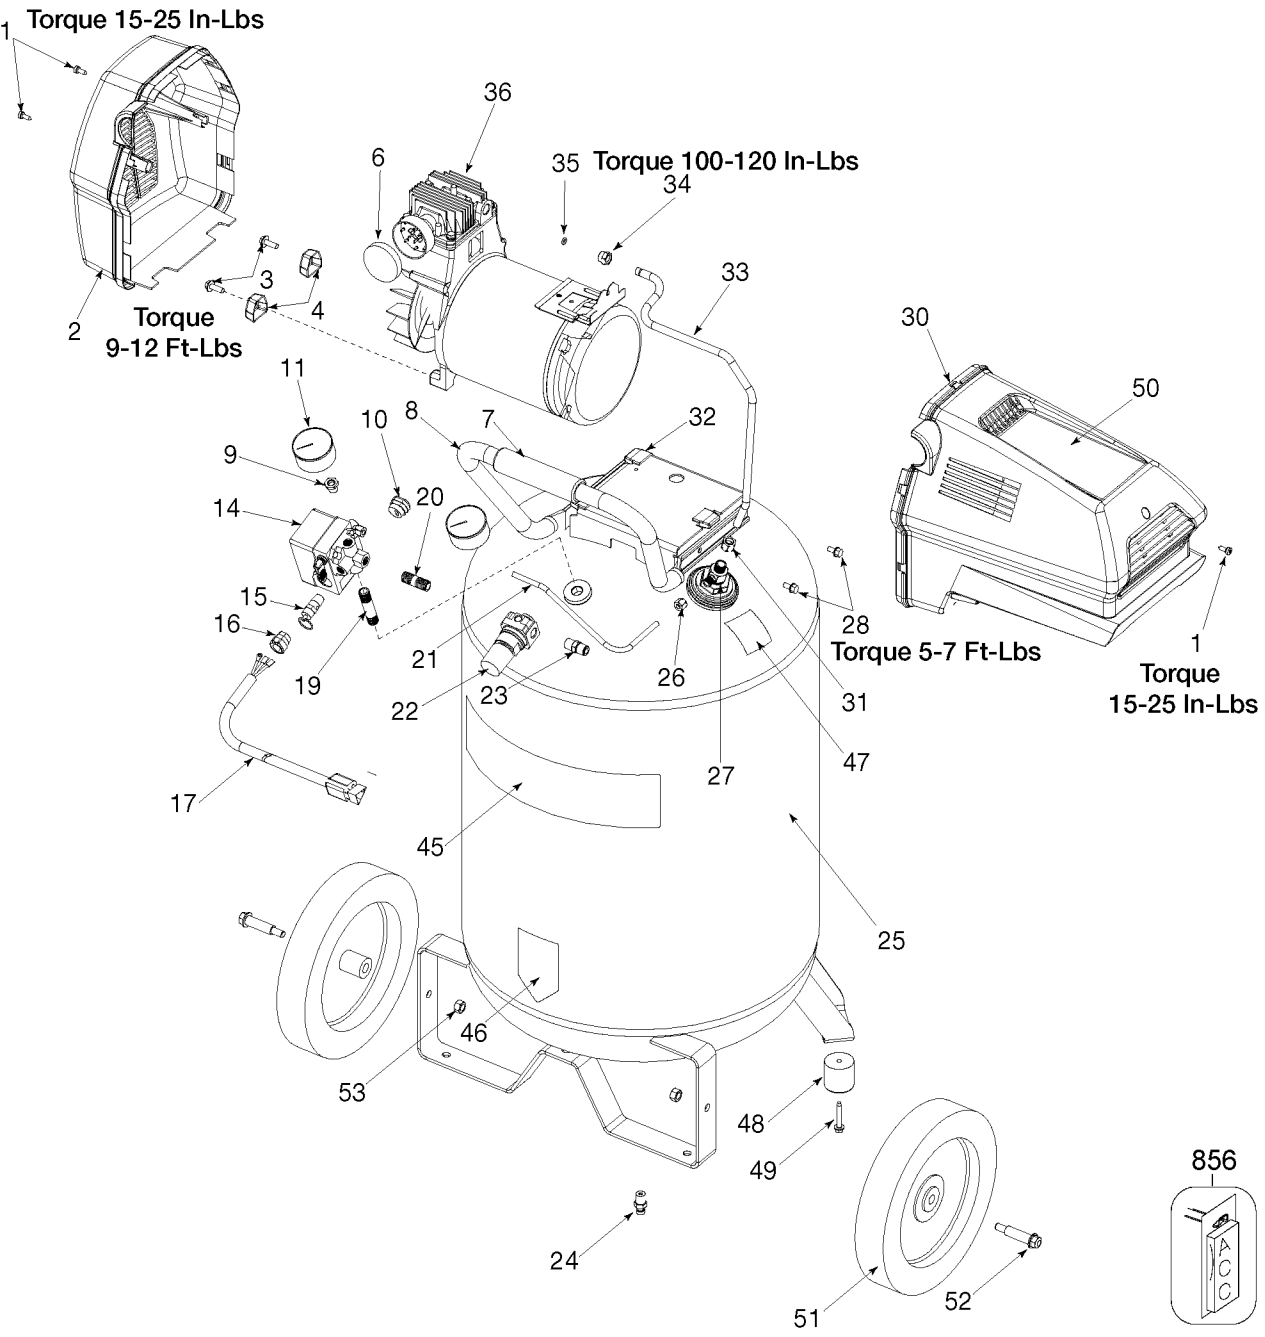

1 Torque 15-25 In-Lbs

Torque 9-12 Ft-Lbs

35 Torque 100-120 In-Lbs

Torque 5-7 Ft-Lbs

Torque 15-25 In-Lbs

The picture shown is for reference only. It may differ from actual unit.

85 Torque 7-10 Ft-Lbs

Torque 100-120 In-Lbs

73 Torque 100-120 In-Lbs

Parts List for 919-16731 Type 0

Item Number	Part Number	Description	Qty Required
1	ACG-408	ASSY FASTENER	3
2	N176201	SHROUD KIT	1
3	91895680	SCREW .250-20X.750 H	2
4	ACG-18	CUP SADDLE MOUNT	2
5	CAC-1373	BUSHING FILTER RETAI	1
6	D24233	FILTER FOAM ROUND .7	1
7	5140118-36	GRIP .875 DIA	1
8	AC-0609	HANDLE P/L PAINTED	1
9	SSP-6021	BUSHING REDUCER 1/8-	1
10	33821-00	BUSHING	1
10	438010040063	HEYCO BUSHINGS	1
11	Z-D27212	GAUGE 200PSI .125NPT	1
14	Z-D23361	SWITCH PRES 4PORT 12	1
15	D20114	VALVE SAFETY 175 .25	1
16	SSW-7385	BUSHING STRAIN RELIE	1
17	SUDL-413-2	ASSY CORD POWER ST	1
19	SSP-480	NIPPLE 1/4-18 NPT X	1
20	N053094	NIPPLE	1
21	AC-0630	TUBE PRESSURE RELIEF	1
22	N008792	REGULATOR RPR KIT	1
22	D27253	REGULATOR 4PORT P2 L	1
23	A19513	BODY QC .250 IND .25	1
24	N286039	DRAIN VALVE	1
25	000000-00	No Longer Available	1
26	SSP-7811	ASSY NUT SLEEVE 1/4	2
27	A19712	VALVE CHECK 1/2NPT X	1
28	SSF-981	SCREW .250-14X.500 H	1