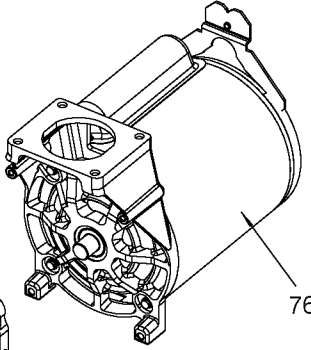

1 Torque 15-25 In-Lbs

Torque 9-12 Ft-Lbs

35 Torque 100-120 In-Lbs

Torque 5-7 Ft-Lbs

Torque 15-25 In-Lbs

The picture shown is for reference only. It may differ from actual unit.

85 Torque 7-10 Ft-Lbs

Torque 100-120 In-Lbs

73 Torque 100-120 In-Lbs

Parts List for 919-16731 Type 0

Item Number	Part Number	Description	Qty Required
1	ACG-408	ASSY FASTENER	3
2	N176201	SHROUD KIT	1
3	91895680	SCREW .250-20X.750 H	2
4	ACG-18	CUP SADDLE MOUNT	2
5	CAC-1373	BUSHING FILTER RETAI	1
6	D24233	FILTER FOAM ROUND .7	1
7	5140118-36	GRIP .875 DIA	1
8	AC-0609	HANDLE P/L PAINTED	1
9	SSP-6021	BUSHING REDUCER 1/8-	1
10	33821-00	BUSHING	1
10	438010040063	HEYCO BUSHINGS	1
11	Z-D27212	GAUGE 200PSI .125NPT	1
14	Z-D23361	SWITCH PRES 4PORT 12	1
15	D20114	VALVE SAFETY 175 .25	1
16	SSW-7385	BUSHING STRAIN RELIE	1
17	SUDL-413-2	ASSY CORD POWER ST	1
19	SSP-480	NIPPLE 1/4-18 NPT X	1
20	N053094	NIPPLE	1
21	AC-0630	TUBE PRESSURE RELIEF	1
22	N008792	REGULATOR RPR KIT	1
22	D27253	REGULATOR 4PORT P2 L	1
23	A19513	BODY QC .250 IND .25	1
24	N286039	DRAIN VALVE	1
25	000000-00	No Longer Available	1
26	SSP-7811	ASSY NUT SLEEVE 1/4	2
27	A19712	VALVE CHECK 1/2NPT X	1
28	SSF-981	SCREW .250-14X.500 H	1