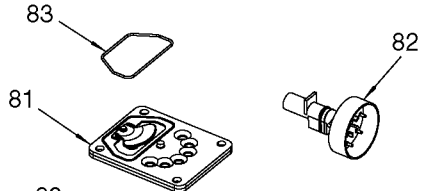

1 Torque 15-25 In-Lbs

Torque 9-12 Ft-Lbs

35 Torque 100-120 In-Lbs

Torque 5-7 Ft-Lbs

Torque 15-25 In-Lbs

The picture shown is for reference only. It may differ from actual unit.

85 Torque 7-10 Ft-Lbs

Torque 100-120 In-Lbs

73 Torque 100-120 In-Lbs

Parts List for 919-16731 Type 0

Item Number	Part Number	Description	Qty Required
1	ACG-408	ASSY FASTENER	3
2	N176201	SHROUD KIT	1
3	91895680	SCREW .250-20X.750 H	2
4	ACG-18	CUP SADDLE MOUNT	2
5	CAC-1373	BUSHING FILTER RETAI	1
6	D24233	FILTER FOAM ROUND .7	1
7	5140118-36	GRIP .875 DIA	1
8	AC-0609	HANDLE P/L PAINTED	1
9	SSP-6021	BUSHING REDUCER 1/8-	1
10	33821-00	BUSHING	1
10	438010040063	HEYCO BUSHINGS	1
11	Z-D27212	GAUGE 200PSI .125NPT	1
14	Z-D23361	SWITCH PRES 4PORT 12	1
15	D20114	VALVE SAFETY 175 .25	1
16	SSW-7385	BUSHING STRAIN RELIE	1
17	SUDL-413-2	ASSY CORD POWER ST	1
19	SSP-480	NIPPLE 1/4-18 NPT X	1
20	N053094	NIPPLE	1
21	AC-0630	TUBE PRESSURE RELIEF	1
22	N008792	REGULATOR RPR KIT	1
22	D27253	REGULATOR 4PORT P2 L	1
23	A19513	BODY QC .250 IND .25	1
24	N286039	DRAIN VALVE	1
25	000000-00	No Longer Available	1
26	SSP-7811	ASSY NUT SLEEVE 1/4	2
27	A19712	VALVE CHECK 1/2NPT X	1
28	SSF-981	SCREW .250-14X.500 H	1