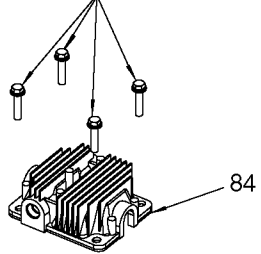

1 Torque 15-25 In-Lbs

Torque 9-12 Ft-Lbs

35 Torque 100-120 In-Lbs

Torque 5-7 Ft-Lbs

Torque 15-25 In-Lbs

The picture shown is for reference only. It may differ from actual unit.

85 Torque 7-10 Ft-Lbs

Torque 100-120 In-Lbs

73 Torque 100-120 In-Lbs

Parts List for 919-16731 Type 0

Item Number	Part Number	Description	Qty Required
1	ACG-408	ASSY FASTENER	3
2	N176201	SHROUD KIT	1
3	91895680	SCREW .250-20X.750 H	2
4	ACG-18	CUP SADDLE MOUNT	2
5	CAC-1373	BUSHING FILTER RETAI	1
6	D24233	FILTER FOAM ROUND .7	1
7	5140118-36	GRIP .875 DIA	1
8	AC-0609	HANDLE P/L PAINTED	1
9	SSP-6021	BUSHING REDUCER 1/8-	1
10	33821-00	BUSHING	1
10	438010040063	HEYCO BUSHINGS	1
11	Z-D27212	GAUGE 200PSI .125NPT	1
14	Z-D23361	SWITCH PRES 4PORT 12	1
15	D20114	VALVE SAFETY 175 .25	1
16	SSW-7385	BUSHING STRAIN RELIE	1
17	SUDL-413-2	ASSY CORD POWER ST	1
19	SSP-480	NIPPLE 1/4-18 NPT X	1
20	N053094	NIPPLE	1
21	AC-0630	TUBE PRESSURE RELIEF	1
22	N008792	REGULATOR RPR KIT	1
22	D27253	REGULATOR 4PORT P2 L	1
23	A19513	BODY QC .250 IND .25	1
24	N286039	DRAIN VALVE	1
25	000000-00	No Longer Available	1
26	SSP-7811	ASSY NUT SLEEVE 1/4	2
27	A19712	VALVE CHECK 1/2NPT X	1
28	SSF-981	SCREW .250-14X.500 H	1