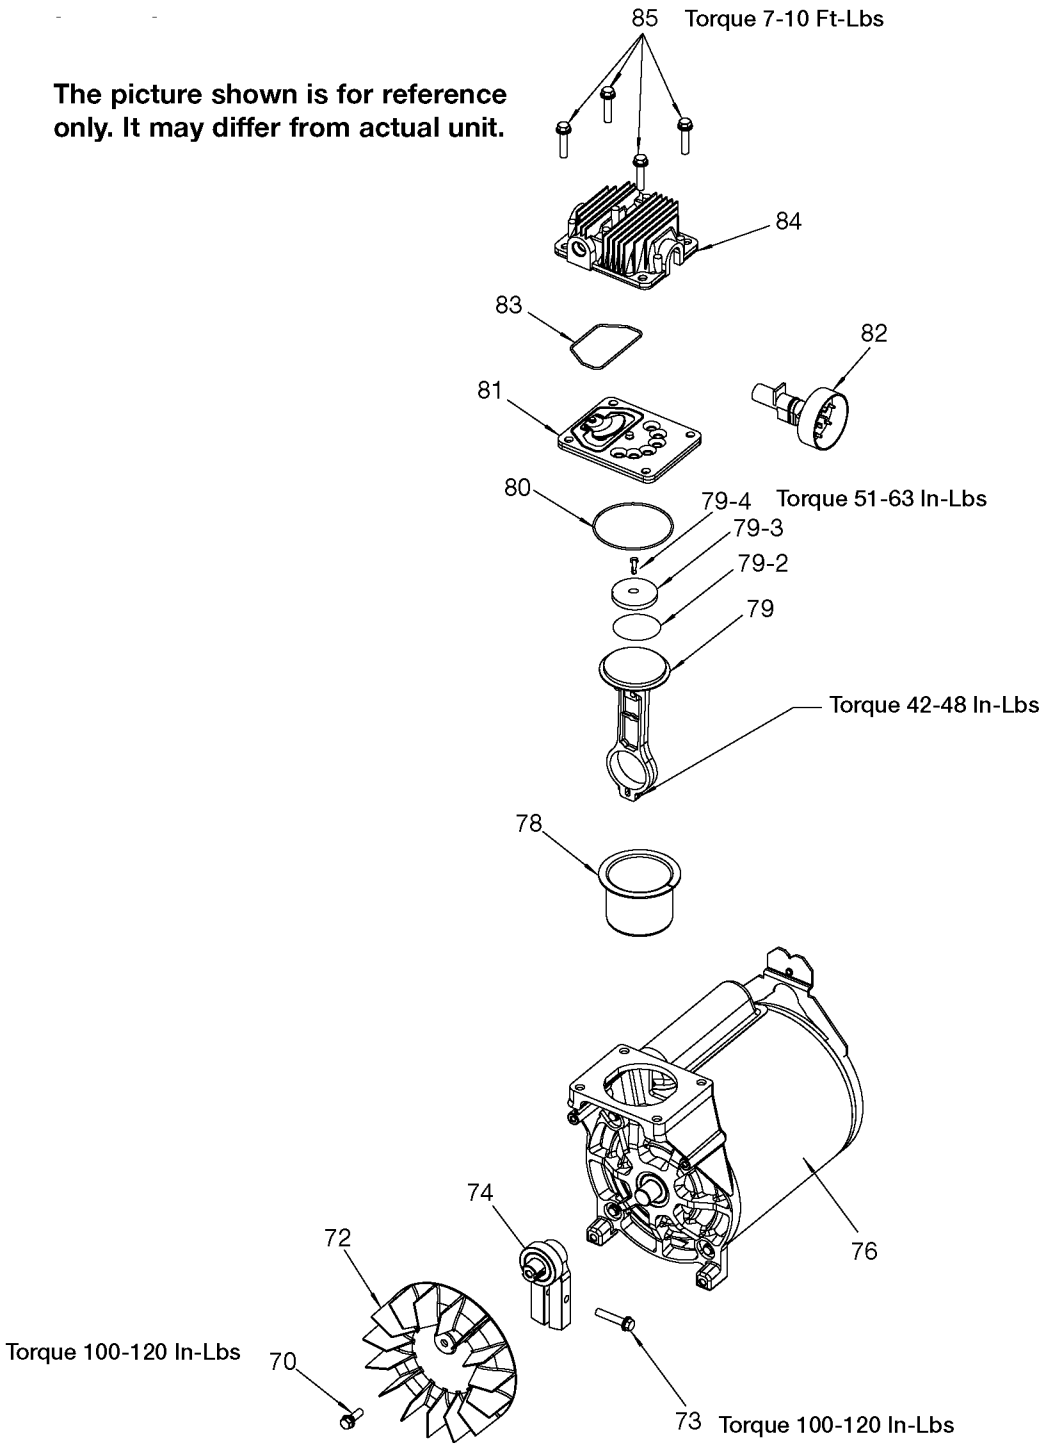

The picture shown is for reference only. It may differ from actual unit.

Parts List for 919-16731 Type 1

Item Number	Part Number	Description	Qty Required
1	ACG-408	ASSY FASTENER	3
2	N176201	SHROUD KIT	1
3	91895680	SCREW .250-20X.750 H	2
4	ACG-18	CUP SADDLE MOUNT	2
5	CAC-1373	BUSHING FILTER RETAI	1
6	D24235	FILTER KIT	1
7	5140118-36	GRIP .875 DIA	1
8	AC-0609	HANDLE P/L PAINTED	1
9	SSP-6021	BUSHING REDUCER 1/8-	1
11	Z-D27212	GAUGE 200PSI .125NPT	2
14	5140117-89	PRESSURE SWITCH	1
15	D20114	VALVE SAFETY 175 .25	1
17	D26615	CORD POWER ST 14GA 1	1
19	D24888	NIPPLE .25NPT X 2.5	1
20	N053094	NIPPLE	1
21	AC-0630	TUBE PRESSURE RELIEF	1
22	N008792	REGULATOR RPR KIT	1
22	D27253	REGULATOR 4PORT P2 L	1
23	A19513	BODY QC .250 IND .25	1
24	N286039	DRAIN VALVE	1
25	000000-00	No Longer Available	1
26	SSP-7811	ASSY NUT SLEEVE 1/4	2
27	A19712	VALVE CHECK 1/2NPT X	1
28	D21172	SCREW .250-20X.500 H	1
30	N176201	SHROUD KIT	1
30	000000-00	No Longer Available	1
31	SSP-7813	ASSY NUT SLEEVE 3/8	1

Parts List for 919-16731 Type 1

Item Number	Part Number	Description	Qty Required
32	AC-0774	ISOLATOR 3PT MOUNT 6	3
33	AC-0292	TUBE OUTLET .375OD	1
34	SSP-7821-1	NUT .563-18 UNF HEX	1
35	SSG-3105	ORING 306/296ID 073/	1
36	000000-00	No Longer Available	1
45	LA-3069	LABEL CRAFTSMAN	1
46	LA-3027	LABEL DRAIN TANK ENG	1
47	LA-3108	LABEL HOT SURFACE EN	1
48	SST-107	BUMPER RECESSED RUBB	2
49	SSF-630	SCREW .250-20X1.50 H	2
50	A13282	LABEL APP DUTY SEARS	1
51	D23138	WHEEL 9 BLACK SEMI-P	2
52	CAC-60	BOLT .375-16X2.25 UN	2
53	SSF-8080-ZN	NUT .375-16 UNC-2B H	2
54	000000-00	No Longer Available	1
70	SSF-586	SCREW .250-20X.750 U	1
72	AC-0108	FAN 5.75 DIA	1
73	SSF-615	SCREW .250-20X1.25 U	1
74	Z-AC-0140	ASSY ECCENTRIC BEARI	1
76	000000-00	No Longer Available	1
78	KK-4835	KIT CONNECTING ROD L	1
79	KK-4835	KIT CONNECTING ROD L	1
79	CAC-248-2	RING COMPRESSION	1
79	ACG-29	CAP CONNECTING ROD C	1
79	SSF-3158-1	SCREW #10-24X.750 TH	1
80	SSG-8156	ORING 2.759/2.719ID	1
81	Z-AC-0032	ASSY VALVE PLATE	1