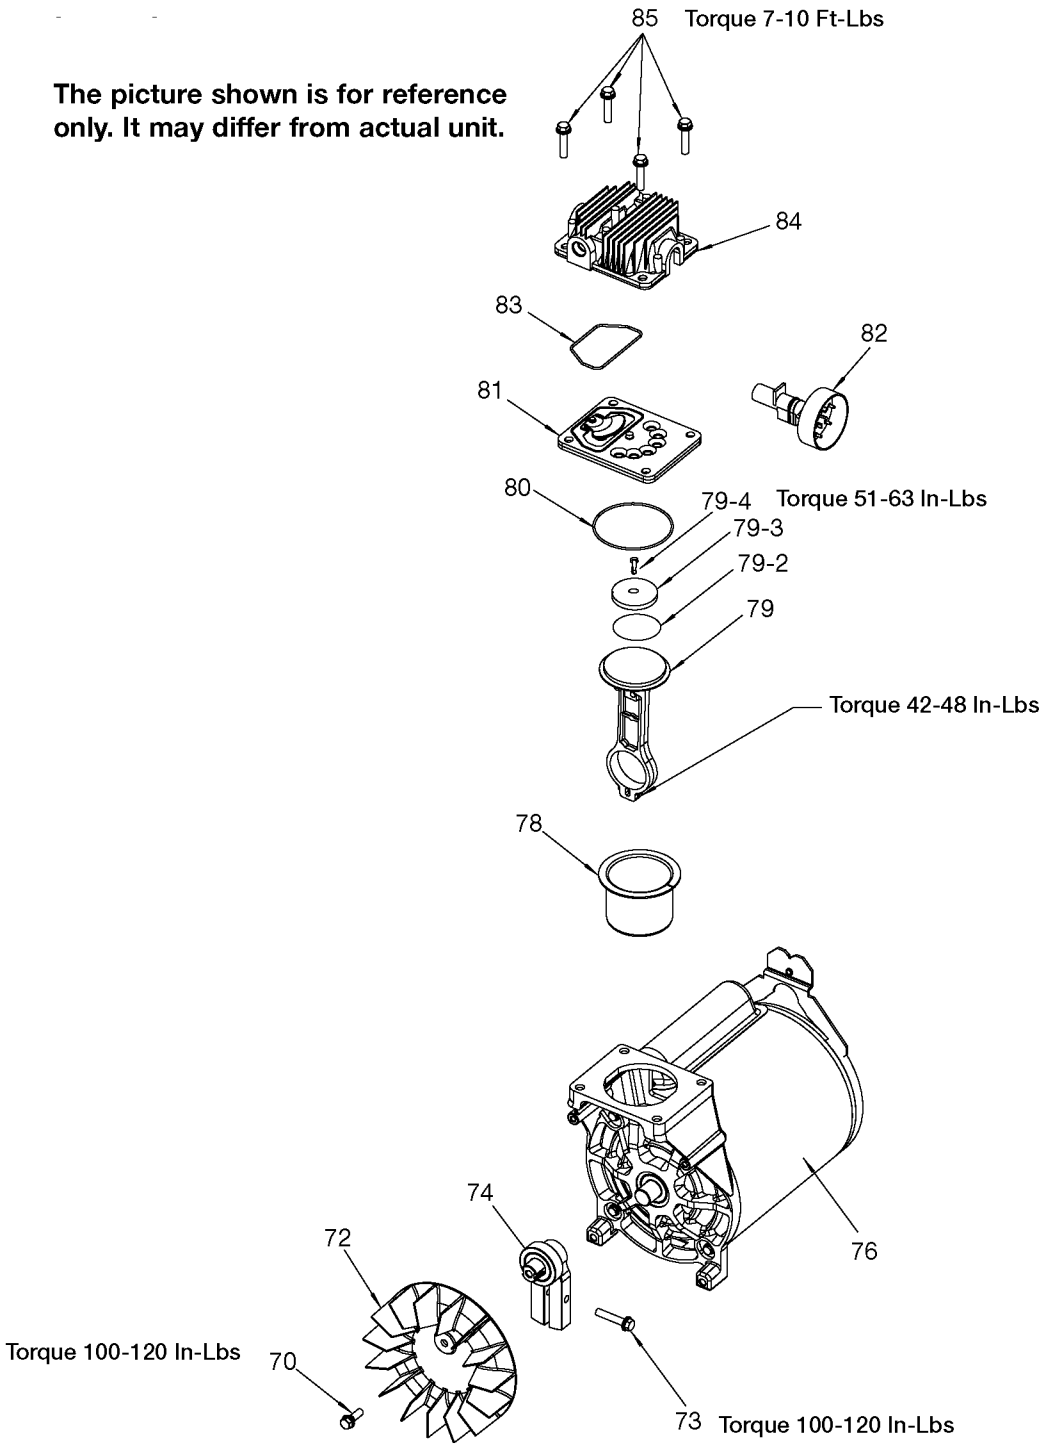

## Parts List for 919-16734 Type 2

Item Number	Part Number	Description	Qty Required
1	N176201	SHROUD KIT	1
2	D24233	FILTER FOAM ROUND .7	1
4	000000-00	No Longer Available	1
5	SSG-3105	ORING 306/296ID 073/	1
6	SSP-7821-1	NUT .563-18 UNF HEX	1
7	AC-0097	TUBE OUTLET .375OD A	1
8	D27685	TUBE PRES REL .250OD	1
9	D20114	VALVE SAFETY 175 .25	1
14	5140118-36	GRIP .875 DIA	1
15	D20155	RING REGULATOR HI-FL	1
16	D26615	CORD POWER ST 14GA 1	1
17	000000-00	No Longer Available	1
18	N176201	SHROUD KIT	1
19	000000-00	No Longer Available	1
20	SSP-7811	ASSY NUT SLEEVE 1/4	2
22	A19712	VALVE CHECK 1/2NPT X	1
23	N176201	SHROUD KIT	1
23	000000-00	No Longer Available	1
24	AC-0774	ISOLATOR 3PT MOUNT 6	3
25	SSP-7813	ASSY NUT SLEEVE 3/8	1
28	ACG-18	CUP SADDLE MOUNT	2
29	91895680	SCREW .250-20X.750 H	2
30	ACG-408	ASSY FASTENER	3
38	LA-3027	LABEL DRAIN TANK ENG	1
39	LA-3069	LABEL CRAFTSMAN	1
40	000000-00	No Longer Available	1
43	A13282	LABEL APP DUTY SEARS	1

## Parts List for 919-16734 Type 2

Item Number	Part Number	Description	Qty Required
51	5140117-89	PRESSURE SWITCH	1
52	D28999	STANDPIPE 1/4 NPT X	1
53	SSP-480	NIPPLE 1/4-18 NPT X	1
54	N008792	REGULATOR RPR KIT	1
54	D27256	REGULATOR 4PORT P1P2	1
55	Z-D21923	GAUGE 2 OD 200PSI 1/	1
56	Z-D21924	GAUGE 2 OD 200PSI 1/	1
57	D23957	BODY QC .250 UNIV .2	1
58	D23138	WHEEL 9 BLACK SEMI-P	2
59	CAC-60	BOLT .375-16X2.25 UN	2
60	SSF-8080-ZN	NUT .375-16 UNC-2B H	2
61	SUDL-6-1	STRIP RUBBER FOOT	1
62	N286039	DRAIN VALVE	1
70	SSF-586	SCREW .250-20X.750 U	1
72	AC-0108	FAN 5.75 DIA	1
73	SSF-615	SCREW .250-20X1.25 U	1
74	Z-AC-0140	ASSY ECCENTRIC BEARI	1
76	000000-00	No Longer Available	1
78	KK-4835	KIT CONNECTING ROD L	1
79	KK-4835	KIT CONNECTING ROD L	1
79	KK-4835	KIT CONNECTING ROD L	1
79	ACG-29	CAP CONNECTING ROD C	1
79	SSF-3158-1	SCREW #10-24X.750 TH	1
80	SSG-8156	ORING 2.759/2.719ID	1
81	Z-AC-0032	ASSY VALVE PLATE	1
82	CAC-1371	MUFFLER SINGLE CYL R	1
83	ACG-45	ORING P/L HEAD	1