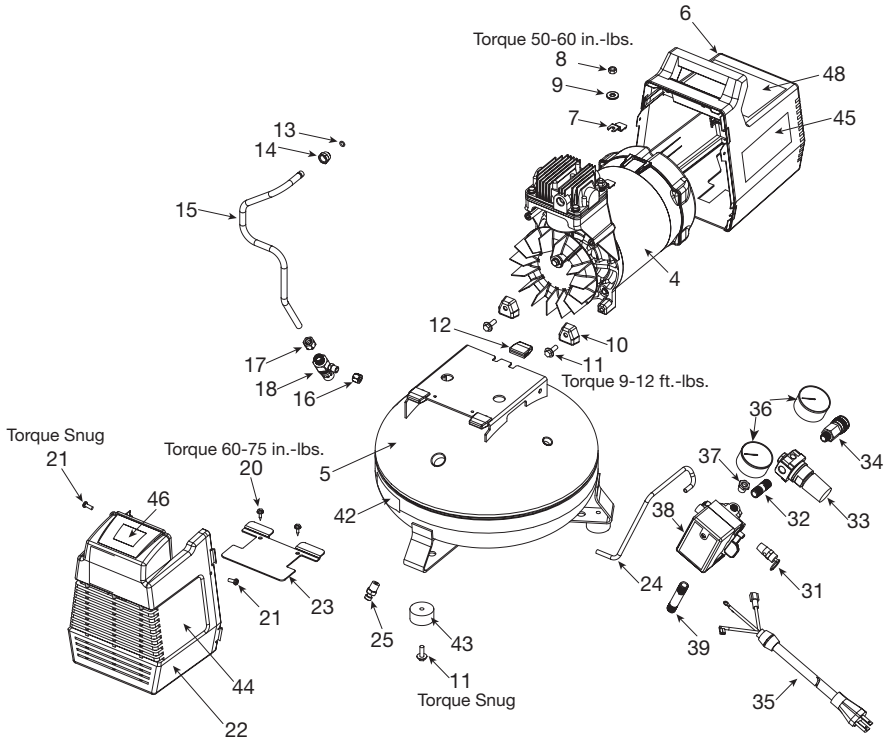

AIR COMPRESSOR DIAGRAM

Air Compressor Model Number 919.167362