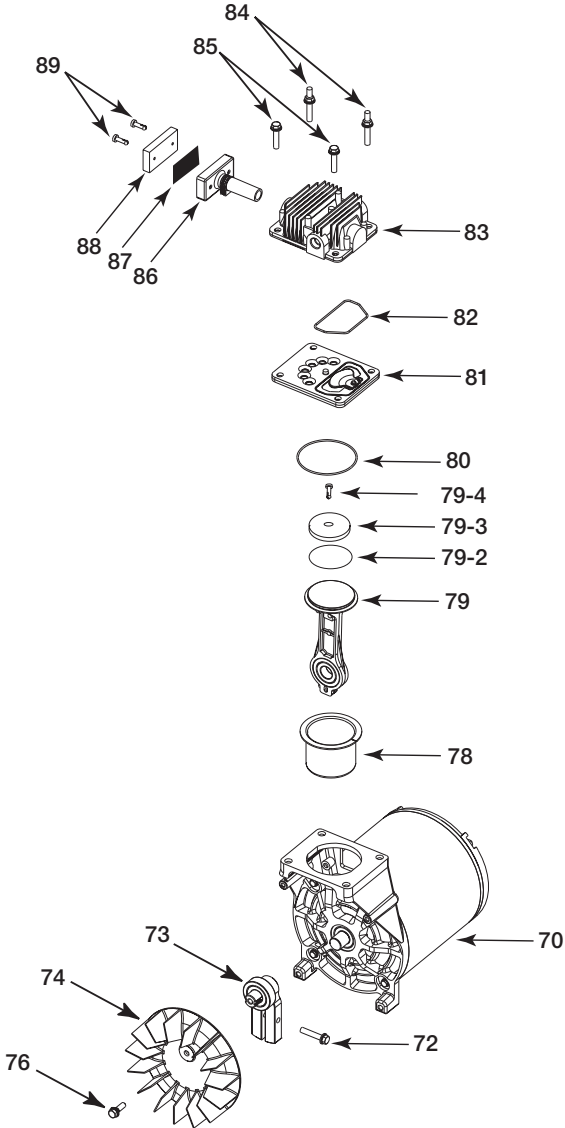

AIR COMPRESSOR DIAGRAM

Air Compressor Model Number 919.167362

PUMP DIAGRAM

Air Compressor Model Number 919.167362

PARTS LIST

Air Compressor Model Number 919.167362

KEY

<u>NO.</u>	<u>PART NUMBER</u>	<u>DESCRIPTION</u>
4	*	Pump Assembly
5	Z-D26200	Tank
6	AC-0396	Shroud, Rear
7	CAC-1121	Shroud Bracket (used 2)
8	SS-655-ZN	Hex Nut 1/4-20 UNC (2used)
9	SSN-60-ZN	Washer (2 used)
10	ACG-18	Saddle Mount Cup
11	91895680	Screw 1/4 - 20 x .75 (5 used)
12	ACG-19	Isolators (3 used)
13	SSG-3105	O-Ring
14	SSP-7821-1	Nut Tubing 3/8" OD
15	AC-0405	Outlet Tube
16	SSP-7811	Assembly Nut Sleeve 1/4"
17	SSP-7813	Nut Sleeve Assembly 3/8"
18	AC-0631	Check Valve
20	SSF-953-ZN	Screw Self Tapping 10 x 5/8 (2 used)
21	SSF-3156	Scew 10-9 x .50 (2 used)
22	AC-0400	Shroud, Front
23	AC-0397	Guard Fan
24	D28391	Pressure Relief Tube
25	AC-0430	Drain Valve
31	D20114	Safety Valve 175 PSI
32	SS-2071	Nipple 1/4-18 NPT x 1.5
33	D20643	Regulator
34	D20675	Quick Connect 1/4 NPT
35	D26615	Power Cord Assembly
36	Z-D21855	Gauge 2"OD 200PSI 1/8 NPT (2 used)
37	SSP-6021	Bushing Reducer 1/8-1/4 NPT
38	Z-D26612	Pressure Switch
39	D24888	Nipple 1/4-18 NPT
40	D23345	Label Specification (Not Shown)
42	LA-3109	Label, Drain Tank
43	SST-5314-1	Rubber Foot (3 used)
44	D24299	Label, Performance
45	LA-3061	Label, Craftsman
46	LA-3108	Label, Hot Surface
48	LA-3110	Label, Warning Eng/Span