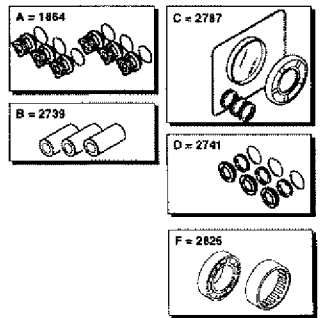

# 20242 - AR - UNLOADER REPAIR KIT

AR-2611 O-Ring Kit

**AR-1864 Valve Kit**

**AR-2739 Piston Kit**

**AR-2741 Water/Packing Kit**

**AR-2787 Gasket Kit**

## Parts List for 919-76301 Type 1

Item Number	Part Number	Description	Qty Required
1	AR-960160	O-RING	1
2	AR-1260160	VALVE CAP	1
5	AR-620301	PLUG	1
6	AR-1780130	RING SUPPORT	1
8	AR-1780090	GUIDE PISTON	1
11	AR-1260790	CIRCLIP	1
12	AR-1780550	RING SNAP	1
14	AR-880130	CAP OIL	1
15	AR-1780050	PIN PISTON	1
17	AR-1200430	SCREW	1
18	AR-1789010	COVER COMPLETE	1
19	AR-1780040	ROD CON	1
20	AR-1780060	GUIDING PISTON	1
21	AR-480480	O-RING	1
22	AR-1260091	DISC SPACER	1
23	AR-1780070	PISTON	1
24	AR-1260100	WASHER PISTON	1
25	AR-1260110	NUT	1
27	AR-740290	O-RING	1
28	AR-880530	PLUG	1
31	AR-1780100	GUIDE REAR PISTON	1
36	AR-1780380	HEAD	1
37	AR-1381550	WASHER	1
38	AR-1322730	SCREW	1
40	AR-1321190	BEARING	1
41	AR-1321080	RING SNAP	1
44	AR-180030	SCREW	1

## Parts List for 919-76301 Type 1

Item Number	Part Number	Description	Qty Required
60	000000-00	No Longer Available	1
61	000000-00	No Longer Available	1
62	000000-00	No Longer Available	1
67	AR-820440	SCREW GRUB	1
68	AR-1864	KIT VALVE	1
69	AR-2544	KIT PISTON	1
70	AR-2787	KIT GASKET	1
71	AR-2741	KIT SEAL WATER	1
72	AR-20242	UNLOADER	1
101	AR-1560051	ADAPTER	1
102	AR-1080540	PISTON UPPER	1
103	AR-1540272	SCREW	1
104	AR-1560010	OUTLET BODY	1
105	AR-1560640	FITTING	1
106	AR-1540090	FITTING	1
107	AR-1080610	PLATE	1
109	AR-1560111	NIPPLE 3/8	1
110	AR-1540110	WASHER RING	1
111	AR-1540120	WASHER RING	1
112	AR-1560320	PISTON LOWER	1
203	H140	HOSE ASSY CHEMICAL	1
205	F464	PAL NUT	2
206	000000-00	No Longer Available	1
207	F064	SCREW .313-18X1.00 H	2
208	000000-00	No Longer Available	1
213	000000-00	No Longer Available	1
214	F039	PLUG QUICK CONNECT F	1