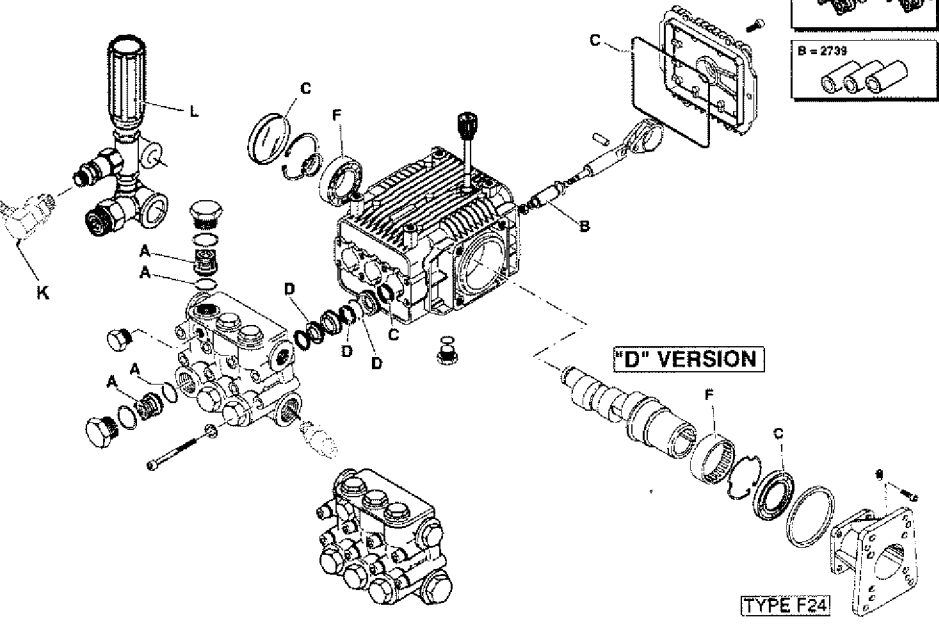

# 20242 - AR - UNLOADER REPAIR KIT

AR-2611 O-Ring Kit

**AR-1864 Valve Kit**

**AR-2739 Piston Kit**

**AR-2741 Water/Packing Kit**

**AR-2787 Gasket Kit**

## Parts List for 919-76301 Type 1

Item Number	Part Number	Description	Qty Required
1	AR-960160	O-RING	1
2	AR-1260160	VALVE CAP	1
5	AR-620301	PLUG	1
6	AR-1780130	RING SUPPORT	1
8	AR-1780090	GUIDE PISTON	1
11	AR-1260790	CIRCLIP	1
12	AR-1780550	RING SNAP	1
14	AR-880130	CAP OIL	1
15	AR-1780050	PIN PISTON	1
17	AR-1200430	SCREW	1
18	AR-1789010	COVER COMPLETE	1
19	AR-1780040	ROD CON	1
20	AR-1780060	GUIDING PISTON	1
21	AR-480480	O-RING	1
22	AR-1260091	DISC SPACER	1
23	AR-1780070	PISTON	1
24	AR-1260100	WASHER PISTON	1
25	AR-1260110	NUT	1
27	AR-740290	O-RING	1
28	AR-880530	PLUG	1
31	AR-1780100	GUIDE REAR PISTON	1
36	AR-1780380	HEAD	1
37	AR-1381550	WASHER	1
38	AR-1322730	SCREW	1
40	AR-1321190	BEARING	1
41	AR-1321080	RING SNAP	1
44	AR-180030	SCREW	1

## Parts List for 919-76301 Type 1

Item Number	Part Number	Description	Qty Required
60	000000-00	No Longer Available	1
61	000000-00	No Longer Available	1
62	000000-00	No Longer Available	1
67	AR-820440	SCREW GRUB	1
68	AR-1864	KIT VALVE	1
69	AR-2544	KIT PISTON	1
70	AR-2787	KIT GASKET	1
71	AR-2741	KIT SEAL WATER	1
72	AR-20242	UNLOADER	1
101	AR-1560051	ADAPTER	1
102	AR-1080540	PISTON UPPER	1
103	AR-1540272	SCREW	1
104	AR-1560010	OUTLET BODY	1
105	AR-1560640	FITTING	1
106	AR-1540090	FITTING	1
107	AR-1080610	PLATE	1
109	AR-1560111	NIPPLE 3/8	1
110	AR-1540110	WASHER RING	1
111	AR-1540120	WASHER RING	1
112	AR-1560320	PISTON LOWER	1
203	H140	HOSE ASSY CHEMICAL	1
205	F464	PAL NUT	2
206	000000-00	No Longer Available	1
207	F064	SCREW .313-18X1.00 H	2
208	000000-00	No Longer Available	1
213	000000-00	No Longer Available	1
214	F039	PLUG QUICK CONNECT F	1