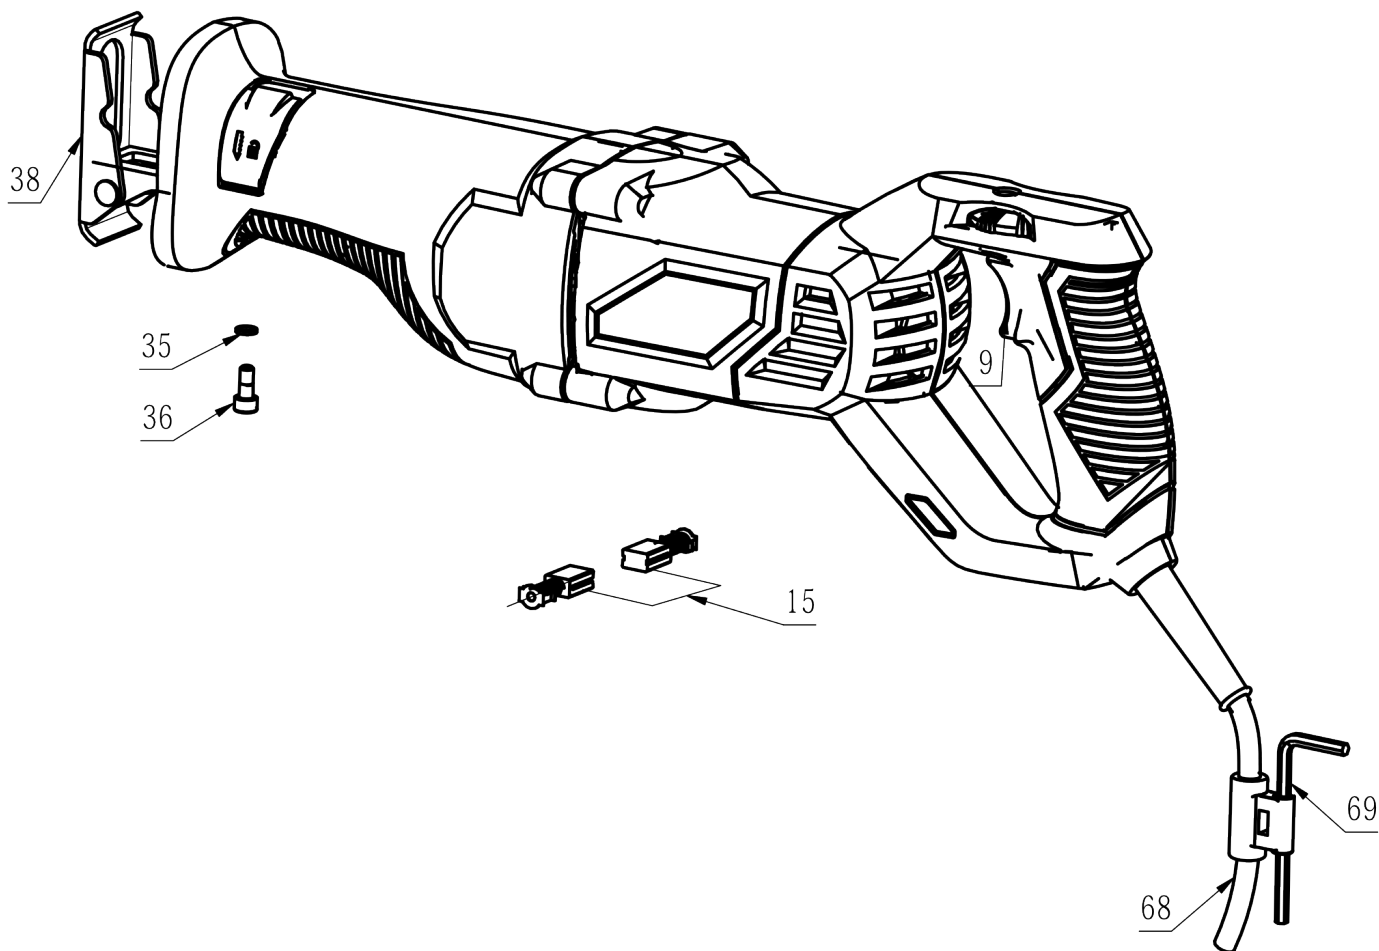

Product Description: Reciprocating Saw
Model Number: 9216-01
Body Number: 0600119002
Version: A
Issue Date: 2018/10/30

No.	Product Model#	Part Number	Description	Qty
9	9216-01	4870460001	Trigger Switch	1
15	9216-01	4960030003	Carbon Brush	2
35	9216-01	5650015010	Spring Washer	2
36	9216-01	5620018002	Hexagon Socket Screw	2
38	9216-01	2820166004	Pivot Shoe	1
68	9216-01	4810002232	Power cord	1
69	9216-01	5680031001	Hexagon Wrench	1