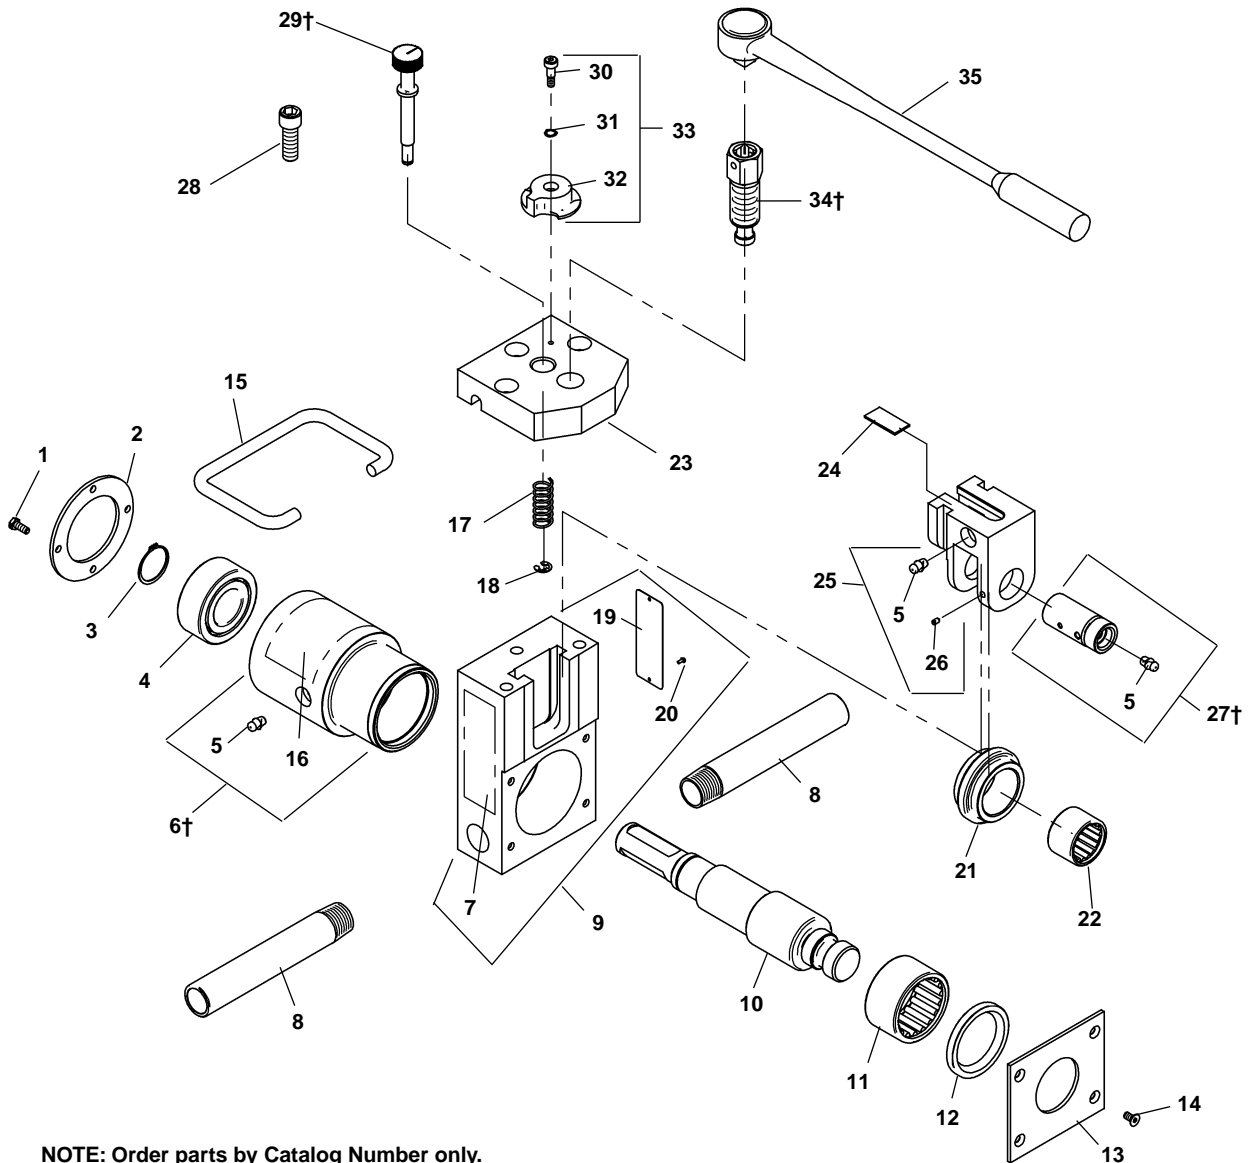

† Service Note: – Grease components monthly, more often during heavy usage.

**Early Style**

**NOTE: Order parts by Catalog Number only.  
DO NOT order by Reference Number.**

Ref. No.	Catalog No.	Description	Ref. No.	Catalog No.	Description
—	83937	960 Roll Groover	18	87937	Retaining Ring
1	45207	Hex Head Mach Screw #10-32 (4)	19	87952	Name Plate
2	45202	Retaining Plate	20	46870	Drive Screw (3)
3	45152	Retaining Ring	21	87927	Groove Roll
4	45147	Bearing	22	87922	Needle Bearing
5	46860	Drive Grease Fitting (3)	23	87667	Top Plate
6†	87662	Base Bushing	24	87977	Wear Plate
7	87967	Depth Adjustment Label	25	87677	Slide Block
8	87682	Support Bar (2)	26	45187	Set Screw #10-24 Socket Hd
9	87657	Base	27†	87917	Groove Roll Shaft
10	45122	Drive Shaft	28	87942	Soc. Hd. Cap Screw 7/16" x 1 1/4" (4)
11	45142	Needle Bearing	29†	87687	Adjustment Screw
12	45157	Front Seal	30	87947	Shoulder Screw
13	87672	Cover Plate	31	87972	Wave Spring
14	59192	Flat Hd Cap Screw #10-24 x 1/2" (4)	32	87932	Groove Setting Gauge
15	87962	Handle	33	88777	Groove Setting Gauge Assembly
16	87957	Warning Label	34†	87907	Feed Screw
17	87912	Spring	35	70437	Ratchet Wrench