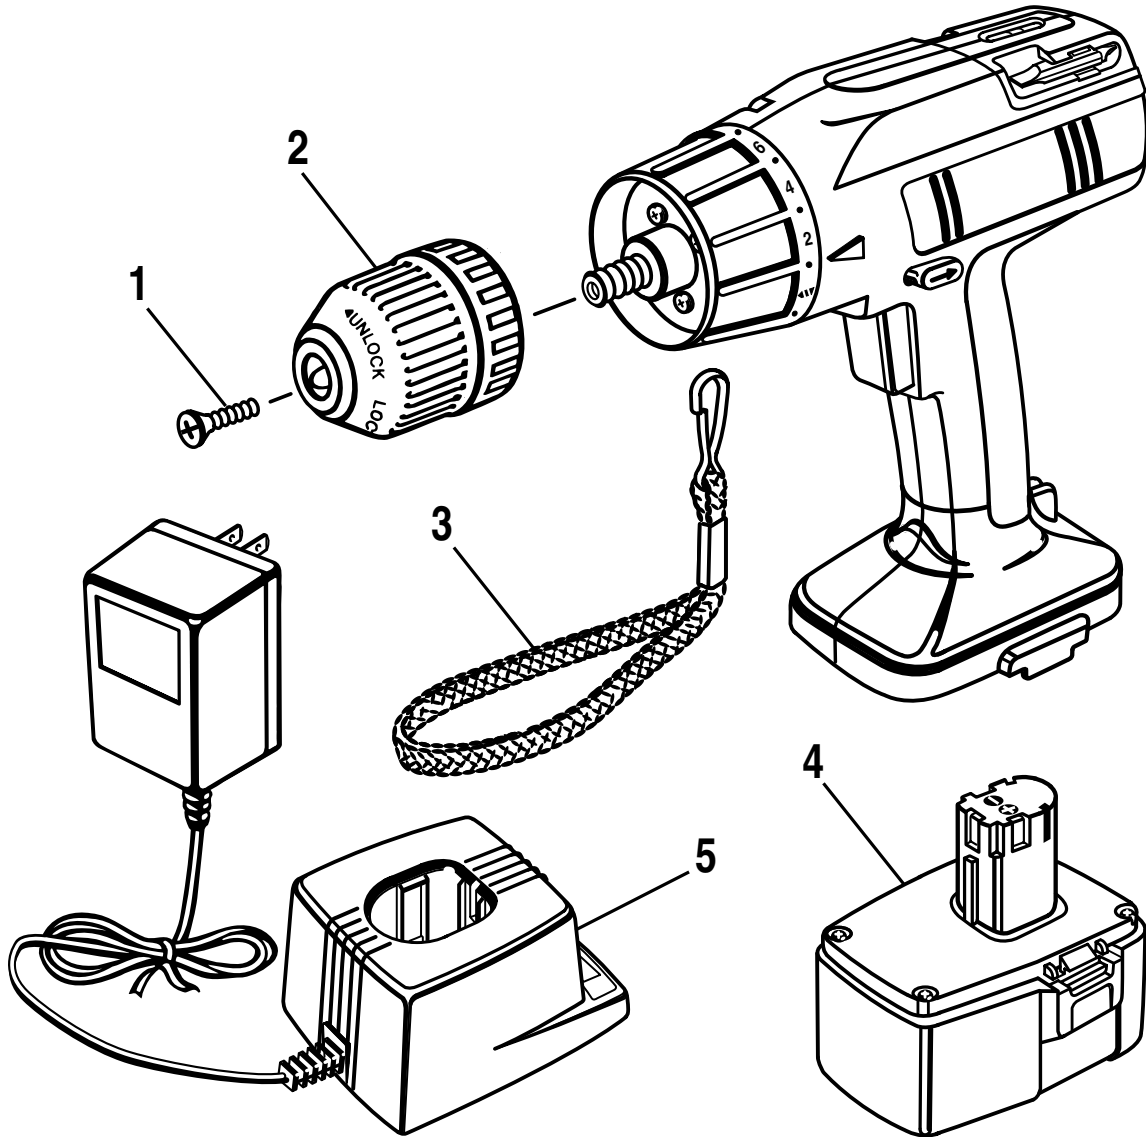

CRAFTSMAN 3/8 in. CORDLESS DRILL-DRIVER – MODEL NO. 973.111220

The model number will be found on a plate attached to the motor housing. Always mention the model number in all correspondence regarding your 3/8 in. CORDLESS DRILL-DRIVER or when ordering repair parts.

SEE BACK PAGE FOR PARTS ORDERING INSTRUCTIONS

PARTS LIST

Key No.	Part Number	Description	Quan.
1	616478-003	Screw (Special)	1
2	973015-001	Chuck (Item No. 9-20988)	1
3	967216-006	Wrist Strap	1
4	*	Battery Pack (Item No. 9-11075)	1
5	*	Charger w/Charging Stand (Item No. 9-11076) 1	
6	981600-000	Carrying Case - Not Shown	1
	972000-675	Owner's Manual	