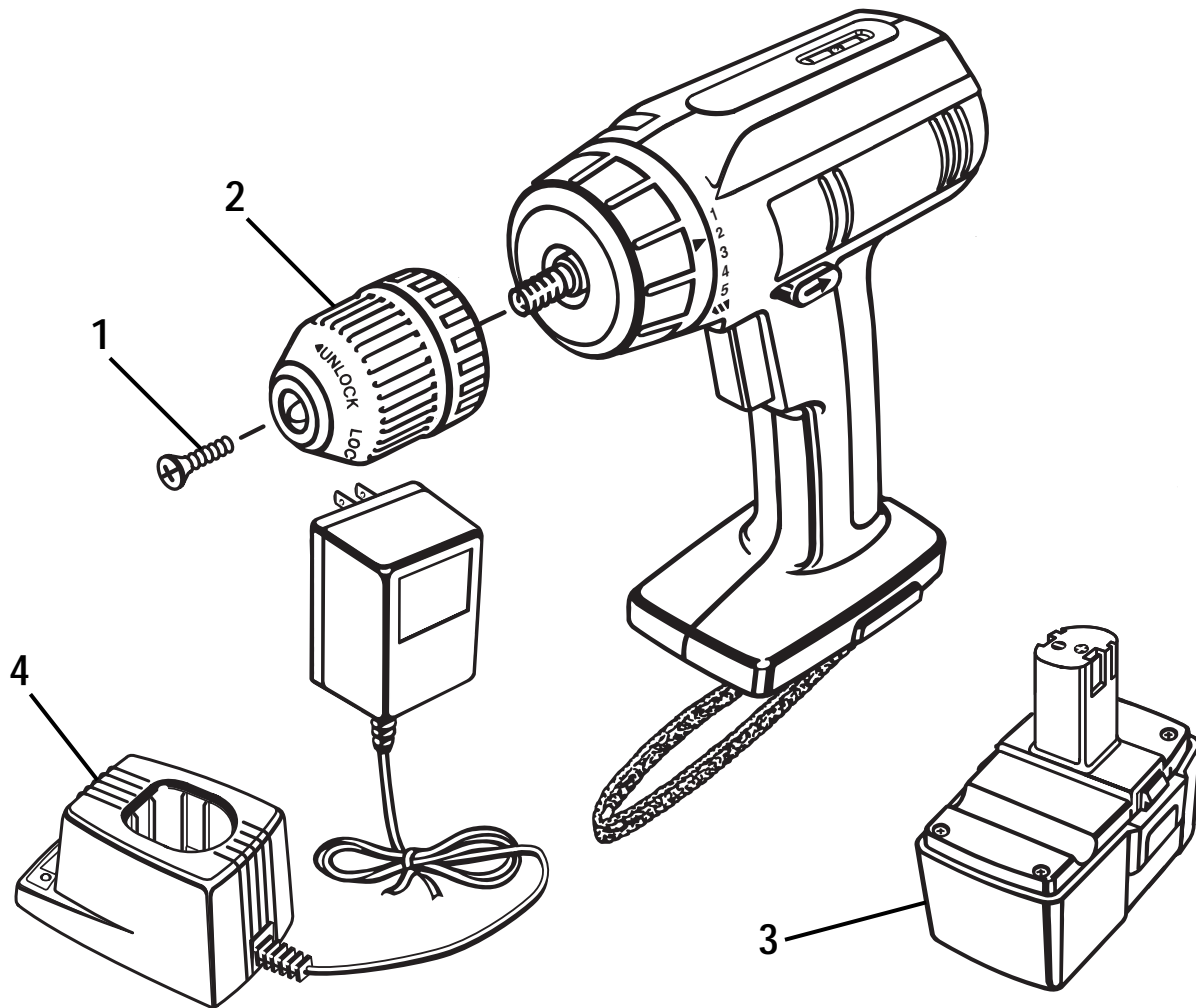

CRAFTSMAN 3/8 in., 10.8 VOLT CORDLESS DRILL-DRIVER – MODEL NO. 973.111330

The model number will be found on a plate attached to the motor housing. Always mention the model number in all correspondence regarding your 3/8 in. CORDLESS DRILL-DRIVER or when ordering repair parts.

SEE BACK PAGE FOR PARTS ORDERING INSTRUCTIONS

PARTS LIST

Key No.	Part Number	Description	Quan.
1	616478-003	Screw (Special)	1
2	973094-001	Chuck (Item No. 9-20988)	1
3	* Item No. 9-11015	Battery Pack (981482-001)	1
4	1420009	Charger w/Charging Stand.....	1
5	977385-001	Carrying Case - Not Shown	1
	972000-720	Owner's Manual	