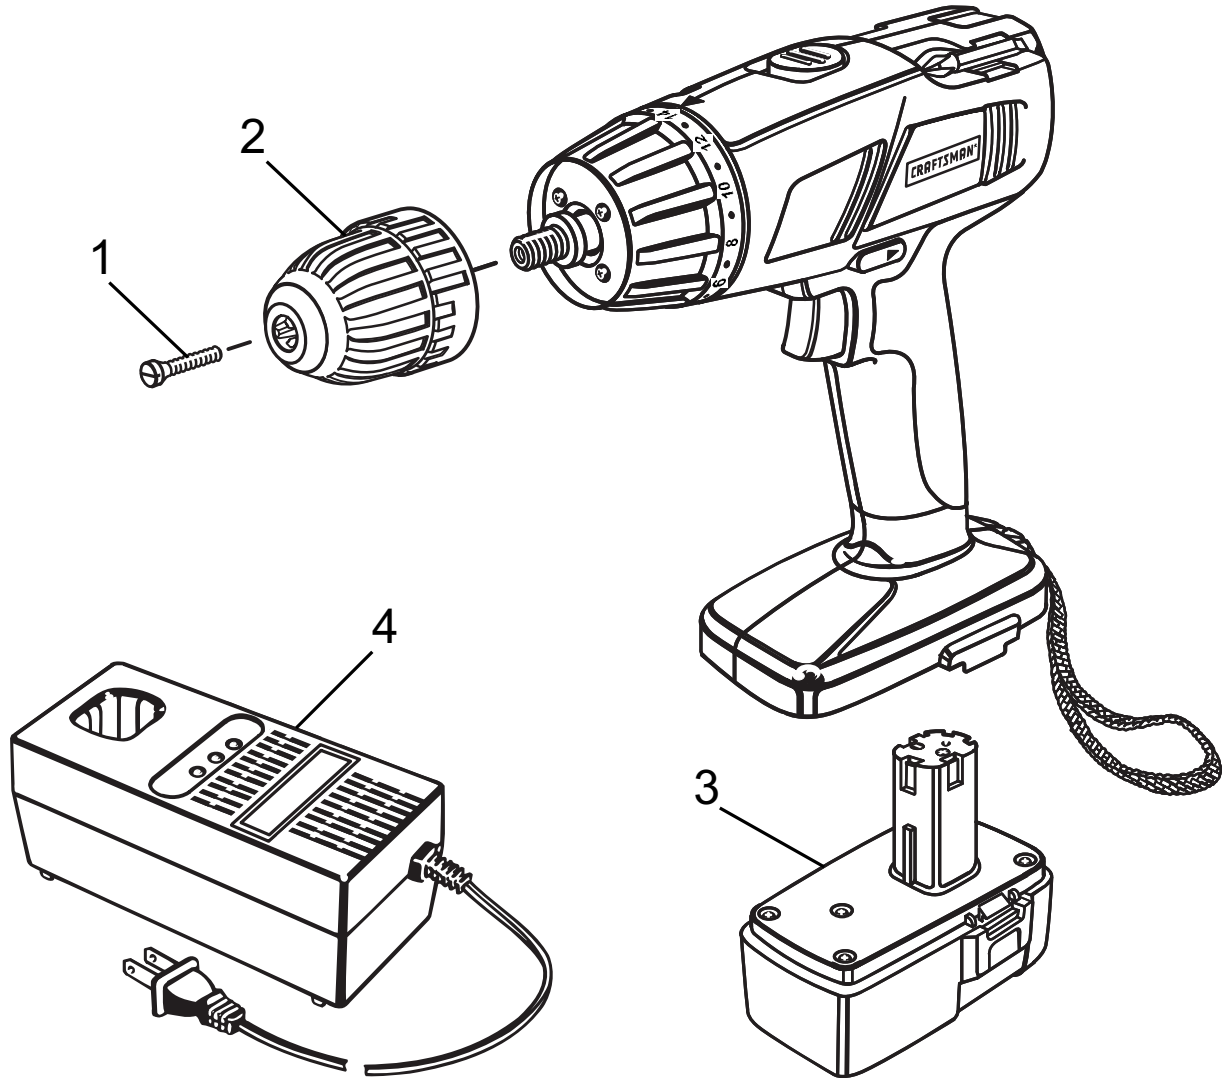

CRAFTSMAN 3/8 in., 18 VOLT CORDLESS DRILL-DRIVER
 MODEL NO. 973.113070

The model number will be found on a plate attached to the motor housing. Always mention the model number in all correspondence regarding your 3/8 in. CORDLESS DRILL-DRIVER or when ordering repair parts.

SEE BACK PAGE FOR PARTS ORDERING INSTRUCTIONS

PARTS LIST

Key No.	Part Number	Description	Quan.
1	616478-003	Screw (Special)	1
2	973015-001	Chuck (Item No. 9-20988)	1
3	* Item No. 9-11103	Battery Pack (982321-001 or 982027-001)	1
4	* Item No. 9-11059	Charger (981831-002)	1
5	982113-001	Tool Bag – Not Shown	1
	972000-928	Owner's Manual	