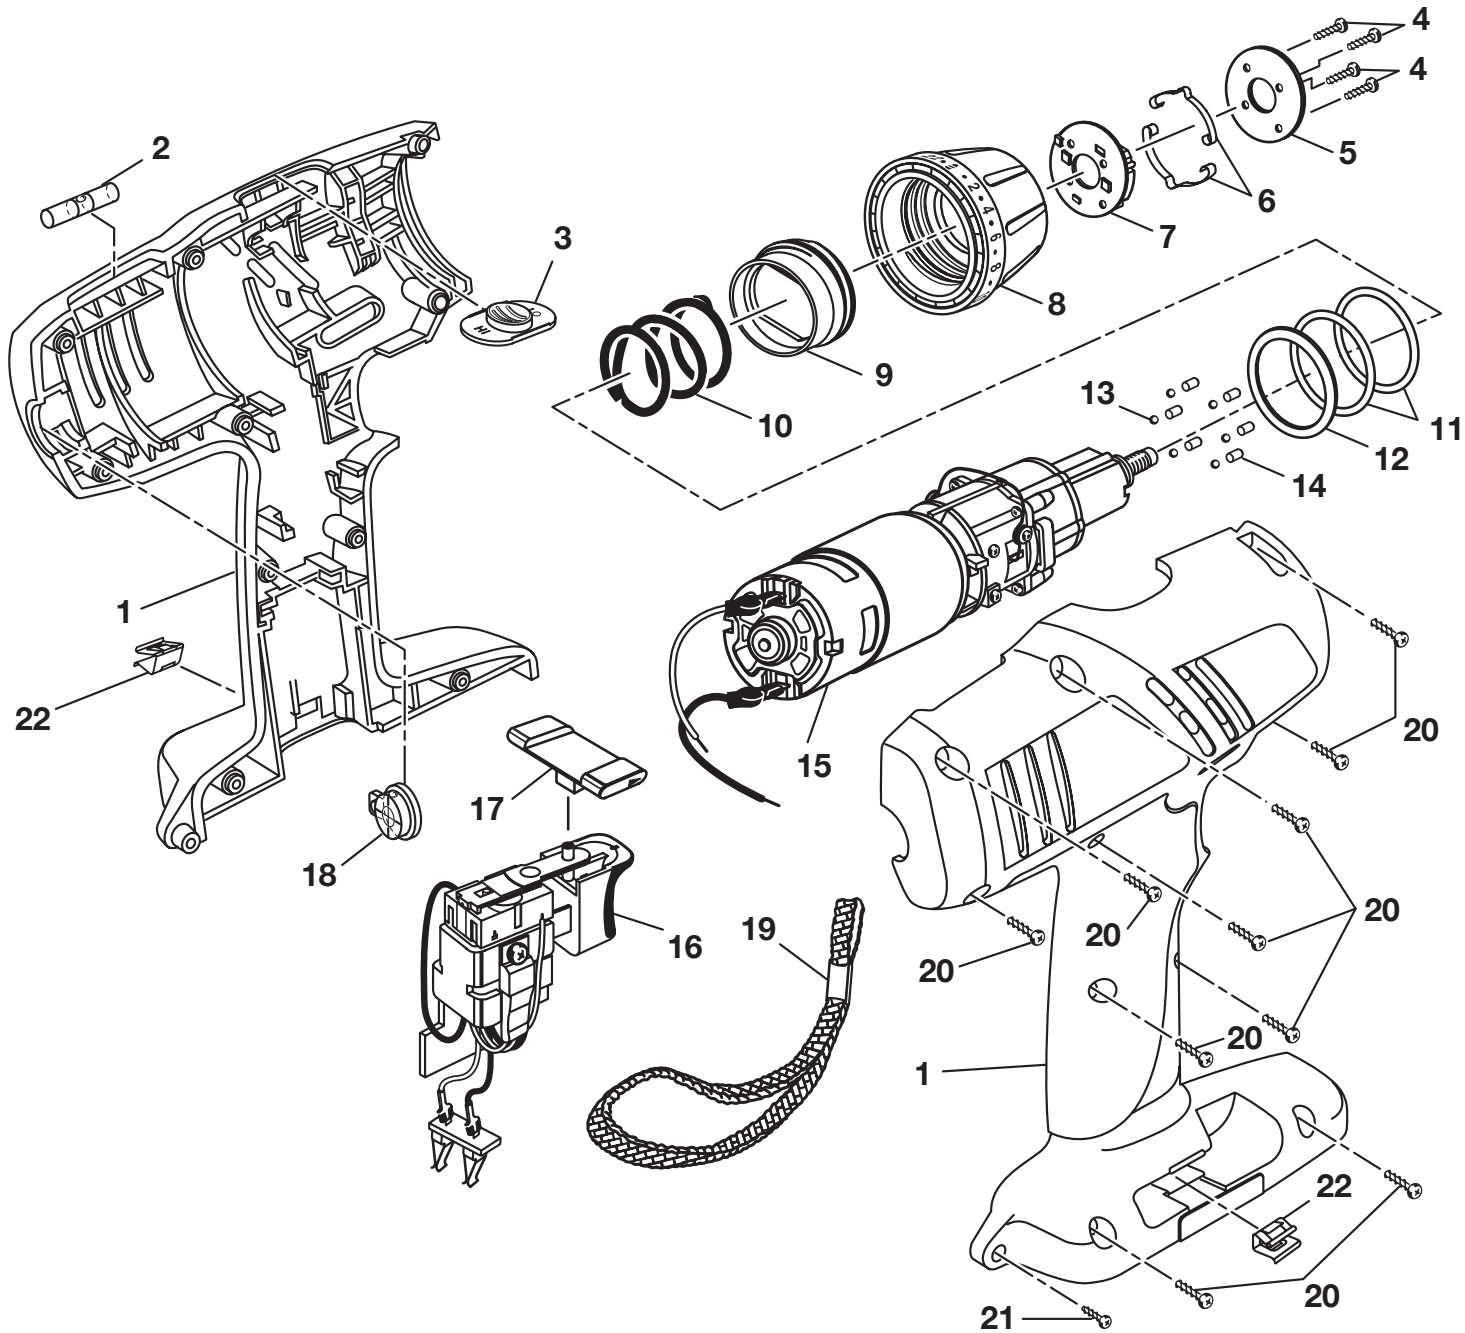

**CRAFTSMAN 3/8 INCH, 19.2 VOLT CORDLESS DRILL-DRIVER  
MODEL NUMBER 113450**

The model number will be found on a label attached to the motor housing. Always mention the model number in all correspondence regarding your **3/8 INCH CORDLESS DRILL-DRIVER** or when ordering repair parts.

**PARTS LIST**

KEY NO.	PART NUMBER	DESCRIPTION	QTY.
1	616478003	Screw (Special) .....	1
2	6903304	Chuck .....	1
3	Item No. 9 11375	Battery Pack (1310715).....	1
4	Item No. 9 11041	Charger (1425301).....	1
5	3063626	11315 Combo Kit Carrying Case – Not Shown .....	1
	9021110	11348 Combo Kit Tool Bag – Not Shown .....	1

## CRAFTSMAN 3/8 INCH, 19.2 VOLT CORDLESS DRILL-DRIVER – MODEL NUMBER 113450

The model number will be found on a label attached to the motor housing. Always mention the model number in all correspondence regarding your **3/8 INCH CORDLESS DRILL-DRIVER** or when ordering repair parts.

### PARTS LIST

KEY NO.	PART NO.	DESCRIPTION	QTY.
1	983343001	Housing Assembly .....	1
2	3000909	Top Level.....	1
3	540352003	Gear Change Button .....	1
4	6620311	Screw (M3.5 x 20 mm) .....	4
5	6359801	Mounting Plate .....	1
6	6399201	Spring Plate.....	2
7	5434601	Spring Holder .....	1
8	4011801	Clutch Cap .....	1
9	5437201	Sleeve.....	1
10	6843401	Spring.....	1
11	6711101	Washer .....	2
12	6838001	Clutch Washer.....	1
13	6721901	Steel Ball .....	6
14	6833802	Pin .....	6
15	983342001	Motor w/Gear Train and Clutch.....	1
16	2701239	Switch Assembly.....	1
17	540340006	Forward-Reverse Actuator.....	1
18	3048003	Rear Level .....	1
19	9002724	Wrist Strap .....	1
20	6620805	Screw (M4 x 16 mm) .....	10
21	6622306	Screw (M3.5 x 11 mm) .....	1
22	630206007	Bit Clip.....	2
	983000001	Operator's Manual	
	2-26-13 (REV:03)		