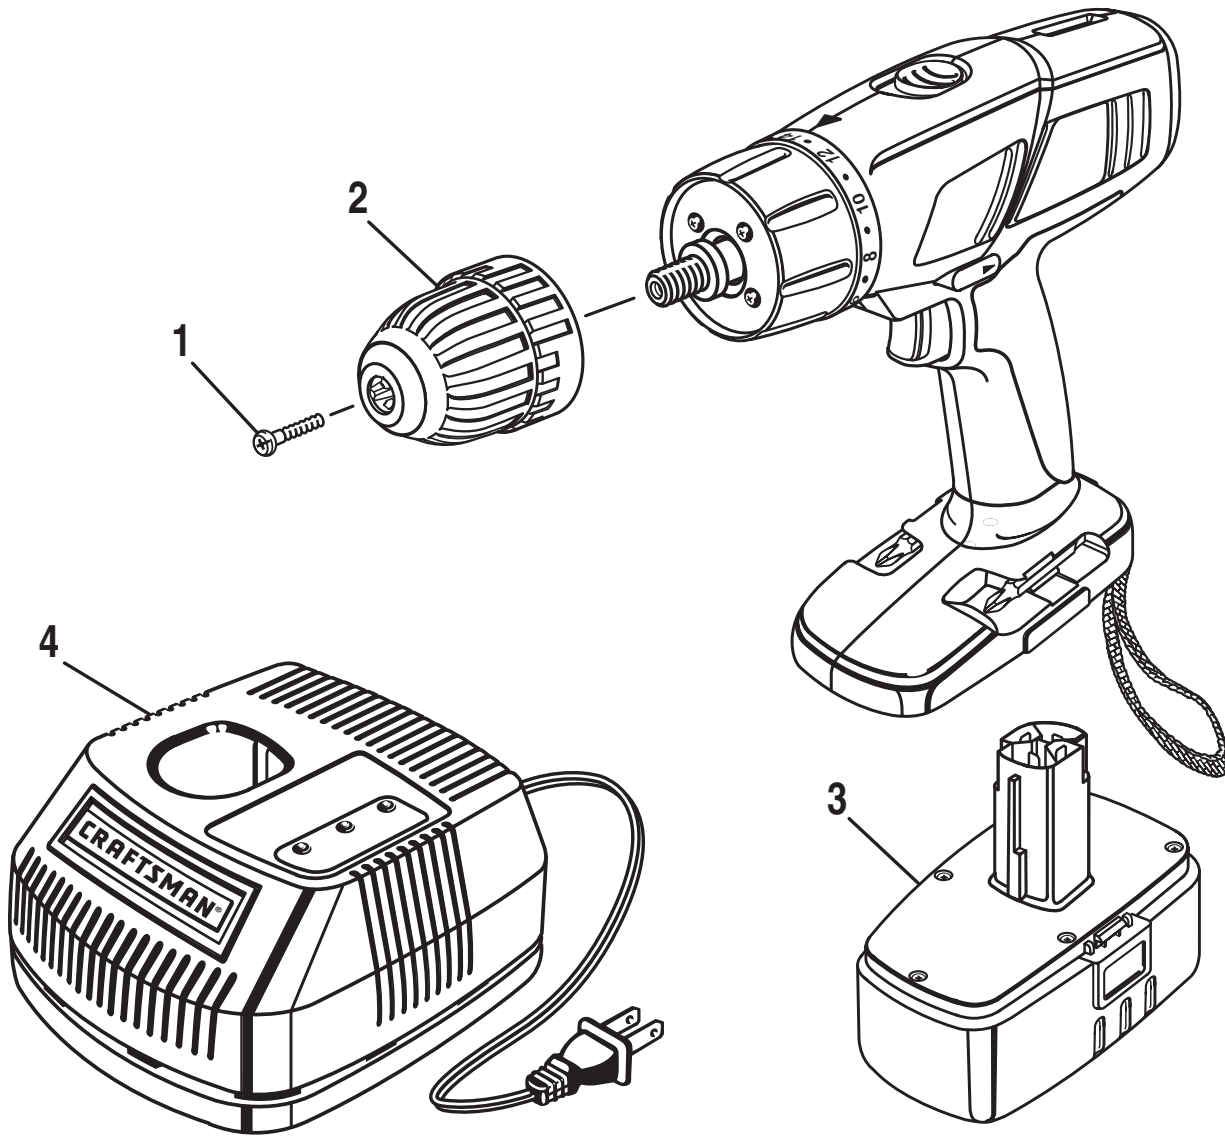

**CRAFTSMAN 3/8 INCH, 19.2 VOLT CORDLESS DRILL-DRIVER  
MODEL NUMBER 113450**

The model number will be found on a label attached to the motor housing. Always mention the model number in all correspondence regarding your **3/8 INCH CORDLESS DRILL-DRIVER** or when ordering repair parts.

CRAFTSMAN 3/8 INCH, 19.2 VOLT CORDLESS DRILL-DRIVER - MODEL NUMBER 113450

## CRAFTSMAN 3/8 INCH, 19.2 VOLT CORDLESS DRILL-DRIVER – MODEL NUMBER 113450

The model number will be found on a label attached to the motor housing. Always mention the model number in all correspondence regarding your **3/8 INCH CORDLESS DRILL-DRIVER** or when ordering repair parts.

### PARTS LIST

KEY NO.	PART NO.	DESCRIPTION	QTY.
1	983343001	Housing Assembly .....	1
2	3000909	Top Level.....	1
3	540352003	Gear Change Button .....	1
4	6620311	Screw (M3.5 x 20 mm) .....	4
5	6359801	Mounting Plate .....	1
6	6399201	Spring Plate.....	2
7	5434601	Spring Holder .....	1
8	4011801	Clutch Cap .....	1
9	5437201	Sleeve.....	1
10	6843401	Spring.....	1
11	6711101	Washer .....	2
12	6838001	Clutch Washer.....	1
13	6721901	Steel Ball .....	6
14	6833802	Pin .....	6
15	983342001	Motor w/Gear Train and Clutch.....	1
16	2701239	Switch Assembly.....	1
17	540340006	Forward-Reverse Actuator.....	1
18	3048003	Rear Level .....	1
19	9002724	Wrist Strap .....	1
20	6620805	Screw (M4 x 16 mm) .....	10
21	6622306	Screw (M3.5 x 11 mm) .....	1
22	630206007	Bit Clip.....	2
	983000001	Operator's Manual	
	2-26-13 (REV:03)		