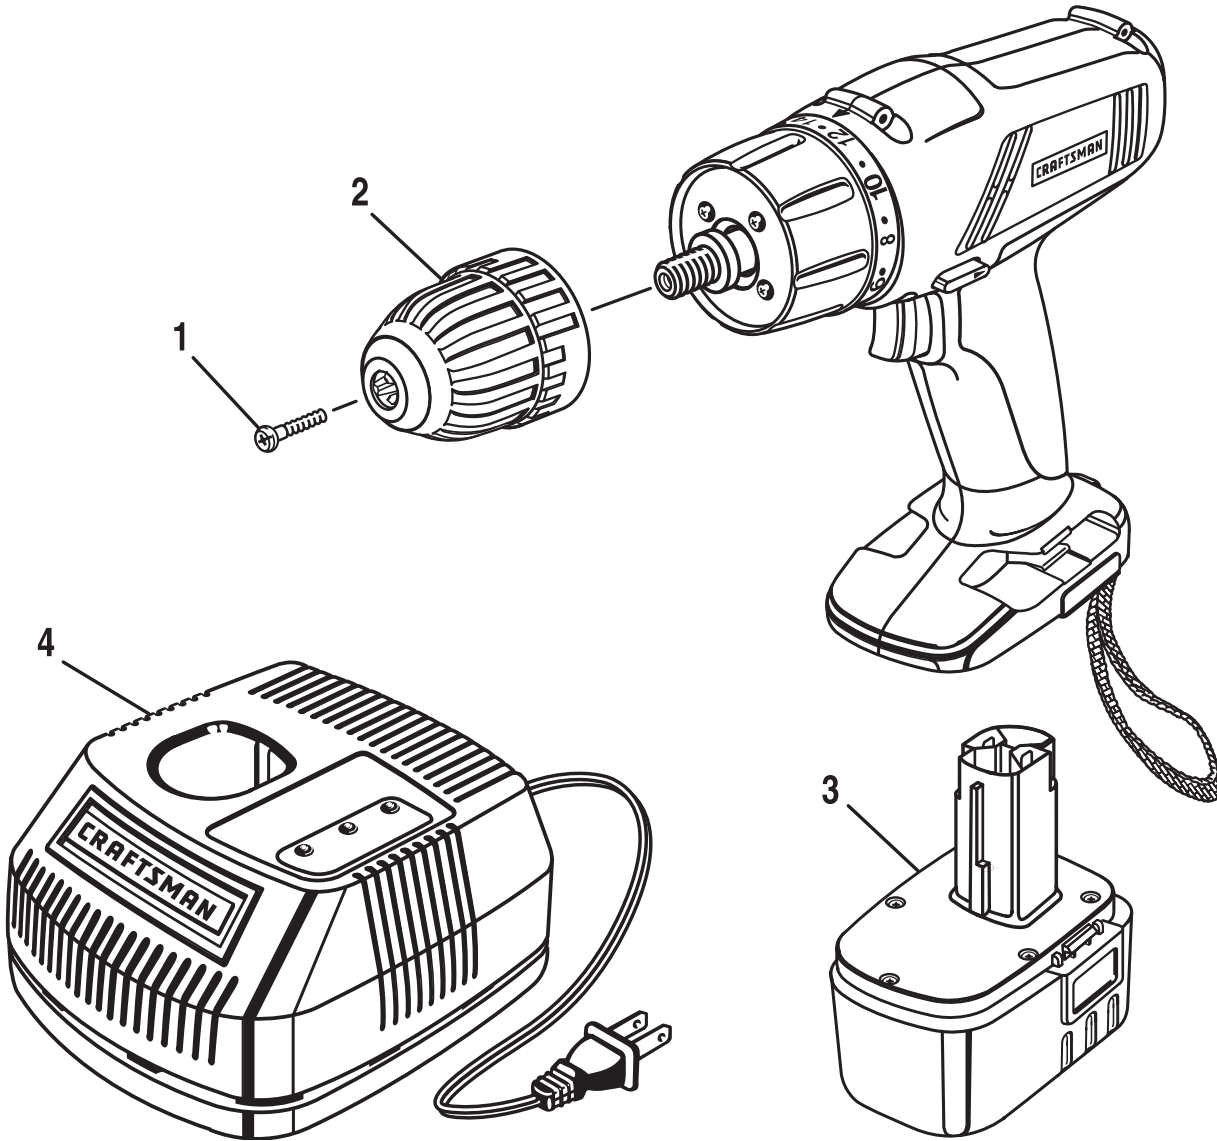

**CRAFTSMAN 13 mm (1/2 in.), 19.2 VOLT CORDLESS DRILL-DRIVER
MODEL NUMBER 973.227050**

The model number will be found on a label attached to the engine housing. Always mention the model number in all correspondence regarding your **13 mm (1/2 in.), CORDLESS DRILL-DRIVER** or when ordering repair parts.

PARTS LIST

KEY NO.	PART NUMBER	DESCRIPTION	QTY.
1	6613401	Screw (Special).....	1
2	6903318	Chuck (Item No. 9 75188).....	1
3	1323518	Battery Pack	1
4	1425302	Charger	1
5	3063616	Carrying Case (Not Shown)	1

CRAFTSMAN 13 mm (1/2 in.), 19.2 VOLT CORDLESS DRILL-DRIVER – MODEL NUMBER 973.227050

CRAFTSMAN 13 mm (1/2 in.), 19.2 VOLT CORDLESS DRILL-DRIVER – MODEL NUMBER 973.227050

The model number will be found on a label attached to the engine housing. Always mention the model number in all correspondence regarding your **10 mm (3/8 in.), CORDLESS DRILL-DRIVER** or when ordering repair parts.

PARTS LIST

KEY NO.	PART NUMBER	DESCRIPTION	QTY.
1	984612001	Housing Assembly.....	1
2	3000909	Top Level	1
3	540352003	Gear Change Button	2
4	6620311	Screw (M3 x 20 mm)	4
5	6359801	Mounting Plate	1
6	6399201	Detent Clips.....	2
7	5434601	Spring Holder	1
8	4011802	Clutch Cap	1
9	5437201	Sleeve.....	1
10	6843401	Spring.....	1
11	6711101	Washer	2
12	6838001	Clutch Washer	1
13	6721901	Steel Ball	6
14	6833802	Pin	6
15	984613001	Motor w/Gear Train and Clutch.....	1
16	2701298	Switch Assembly.....	1
17	540340006	Foward-Reverse Selector.....	1
18	3048003	Rear Level.....	1
19	9002724	Wrist Strap.....	1
20	6620805	Screw (M4 x 16 mm)	9
21	6627201	Screw (M4 x 14 mm)	1
22	630206007	Bit Clip.....	2
23	6622306	Screw (M3.5 x 11.5 mm)	1
24	983000198	Operator's Manual	