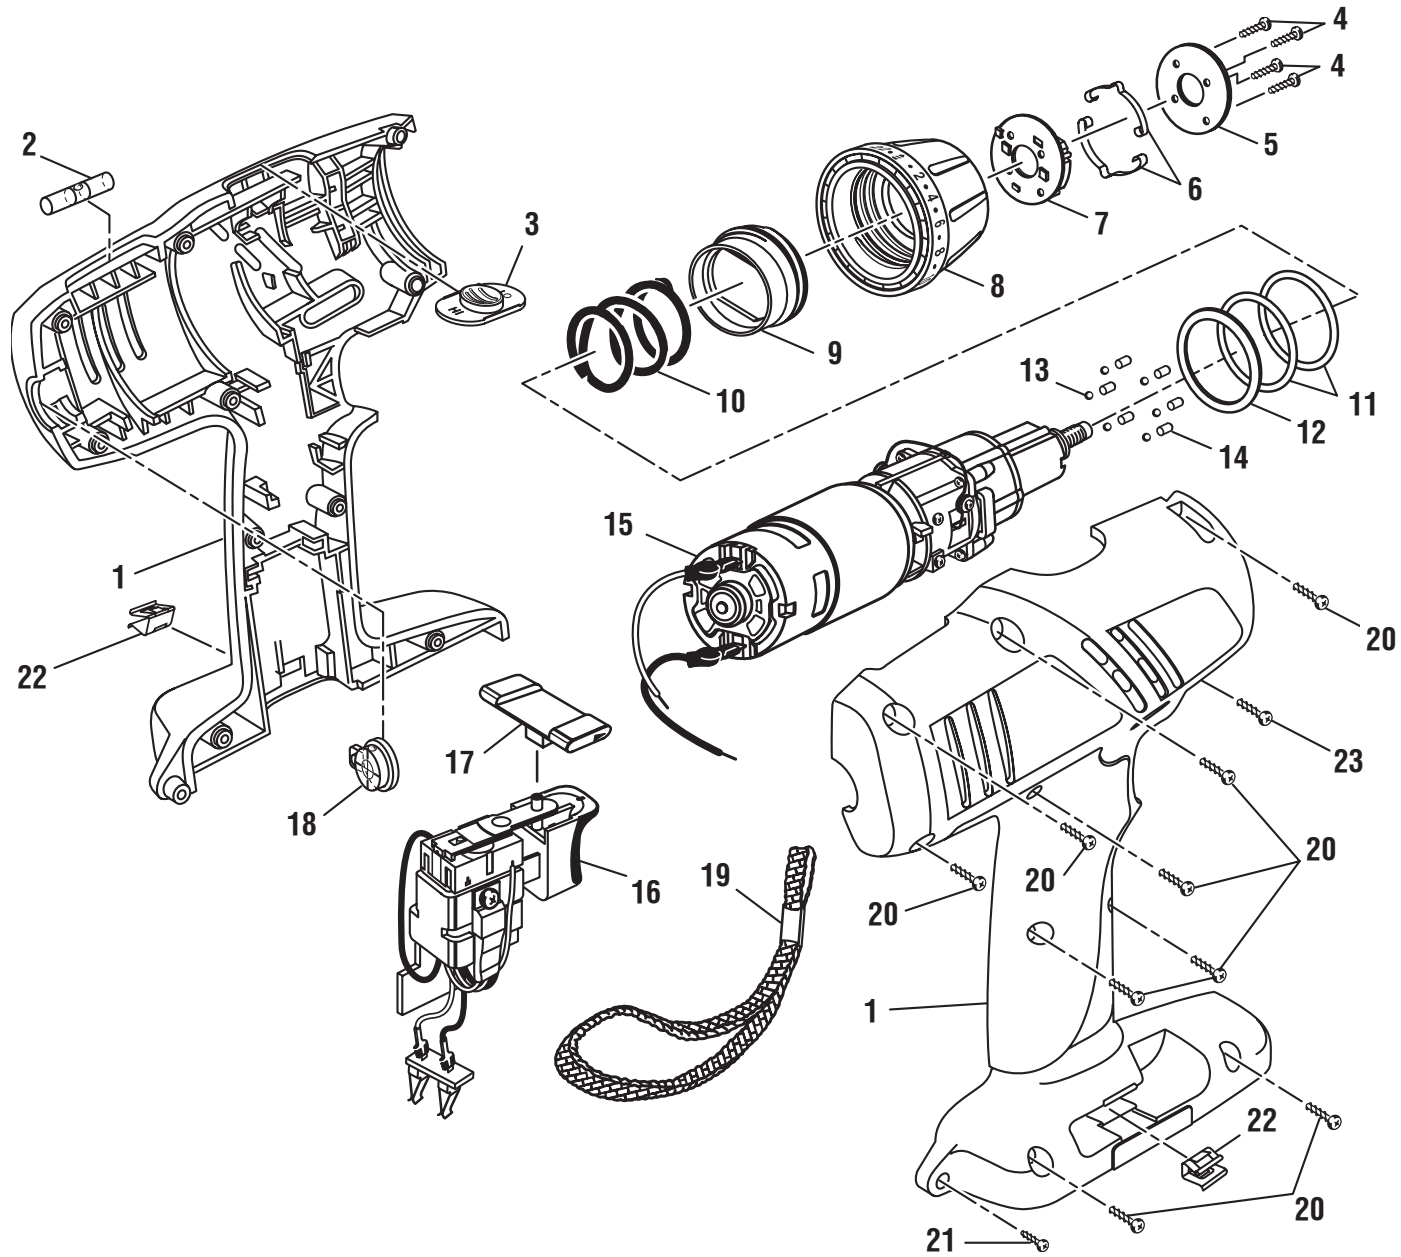

**CRAFTSMAN 13 mm (1/2 in.), 19.2 VOLT CORDLESS DRILL-DRIVER
MODEL NUMBER 973.227050**

The model number will be found on a label attached to the engine housing. Always mention the model number in all correspondence regarding your **13 mm (1/2 in.), CORDLESS DRILL-DRIVER** or when ordering repair parts.

PARTS LIST

KEY NO.	PART NUMBER	DESCRIPTION	QTY.
1	6613401	Screw (Special).....	1
2	6903318	Chuck (Item No. 9 75188).....	1
3	1323518	Battery Pack	1
4	1425302	Charger	1
5	3063616	Carrying Case (Not Shown)	1

CRAFTSMAN 13 mm (1/2 in.), 19.2 VOLT CORDLESS DRILL-DRIVER – MODEL NUMBER 973.227050

CRAFTSMAN 13 mm (1/2 in.), 19.2 VOLT CORDLESS DRILL-DRIVER – MODEL NUMBER 973.227050

The model number will be found on a label attached to the engine housing. Always mention the model number in all correspondence regarding your **10 mm (3/8 in.), CORDLESS DRILL-DRIVER** or when ordering repair parts.

PARTS LIST

KEY NO.	PART NUMBER	DESCRIPTION	QTY.
1	984612001	Housing Assembly.....	1
2	3000909	Top Level	1
3	540352003	Gear Change Button	2
4	6620311	Screw (M3 x 20 mm)	4
5	6359801	Mounting Plate	1
6	6399201	Detent Clips.....	2
7	5434601	Spring Holder	1
8	4011802	Clutch Cap	1
9	5437201	Sleeve.....	1
10	6843401	Spring.....	1
11	6711101	Washer	2
12	6838001	Clutch Washer	1
13	6721901	Steel Ball	6
14	6833802	Pin	6
15	984613001	Motor w/Gear Train and Clutch.....	1
16	2701298	Switch Assembly.....	1
17	540340006	Foward-Reverse Selector.....	1
18	3048003	Rear Level.....	1
19	9002724	Wrist Strap.....	1
20	6620805	Screw (M4 x 16 mm)	9
21	6627201	Screw (M4 x 14 mm)	1
22	630206007	Bit Clip.....	2
23	6622306	Screw (M3.5 x 11.5 mm)	1
24	983000198	Operator's Manual	