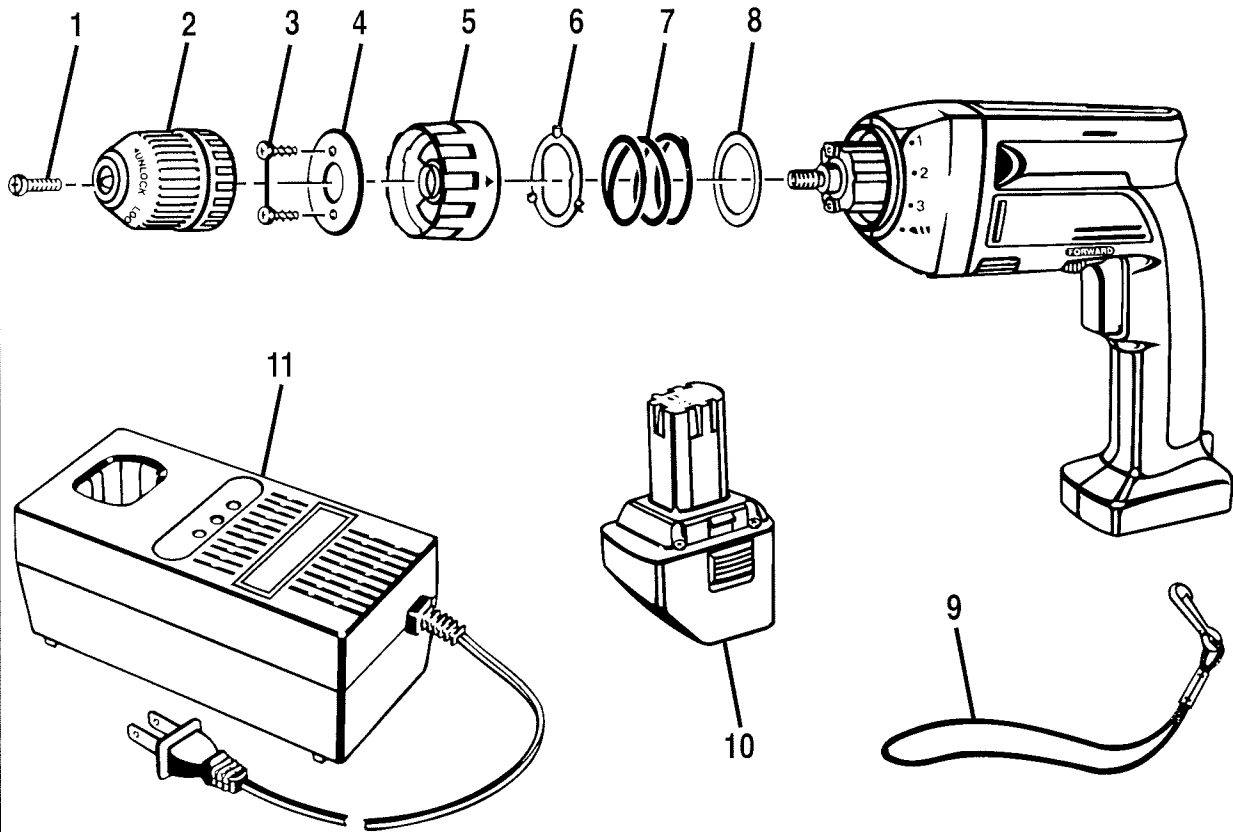

**CRAFTSMAN PROFESSIONAL 3/8 in. CORDLESS DRILL-DRIVER
MODEL NO. 973.274960**

The model number will be found on a plate attached to the motor housing. Always mention the model number in all correspondence regarding your 3/8 in. CORDLESS DRILL-DRIVER or when ordering repair parts.

SEE BACK PAGE FOR PARTS ORDERING INSTRUCTIONS

PARTS LIST

PARTS LIST

Key No.	Part Number	Description	Quan.
1	616478-003	Screw (Special)	1
2	973094-001	Chuck (Item No. 20988)	1
3	970832-000	Screw	2
4	970833-000	Washer	1
5	970355-000	Clutch Cap	1
6	970835-000	Clutch Ring	1
7	970836-000	Spring	1
8	970837-000	Washer (Shim as needed)	1
9	967216-004	Wrist Strap	1
10	970813-002	Battery Pack (Item No. 11108)	1
11	974511-002	Battery Charger (Item No. 11083)	1
12	971045-000	Carrying Case - Not Shown (Item No. 14714)	1
	972000-435	Owner's Manual	