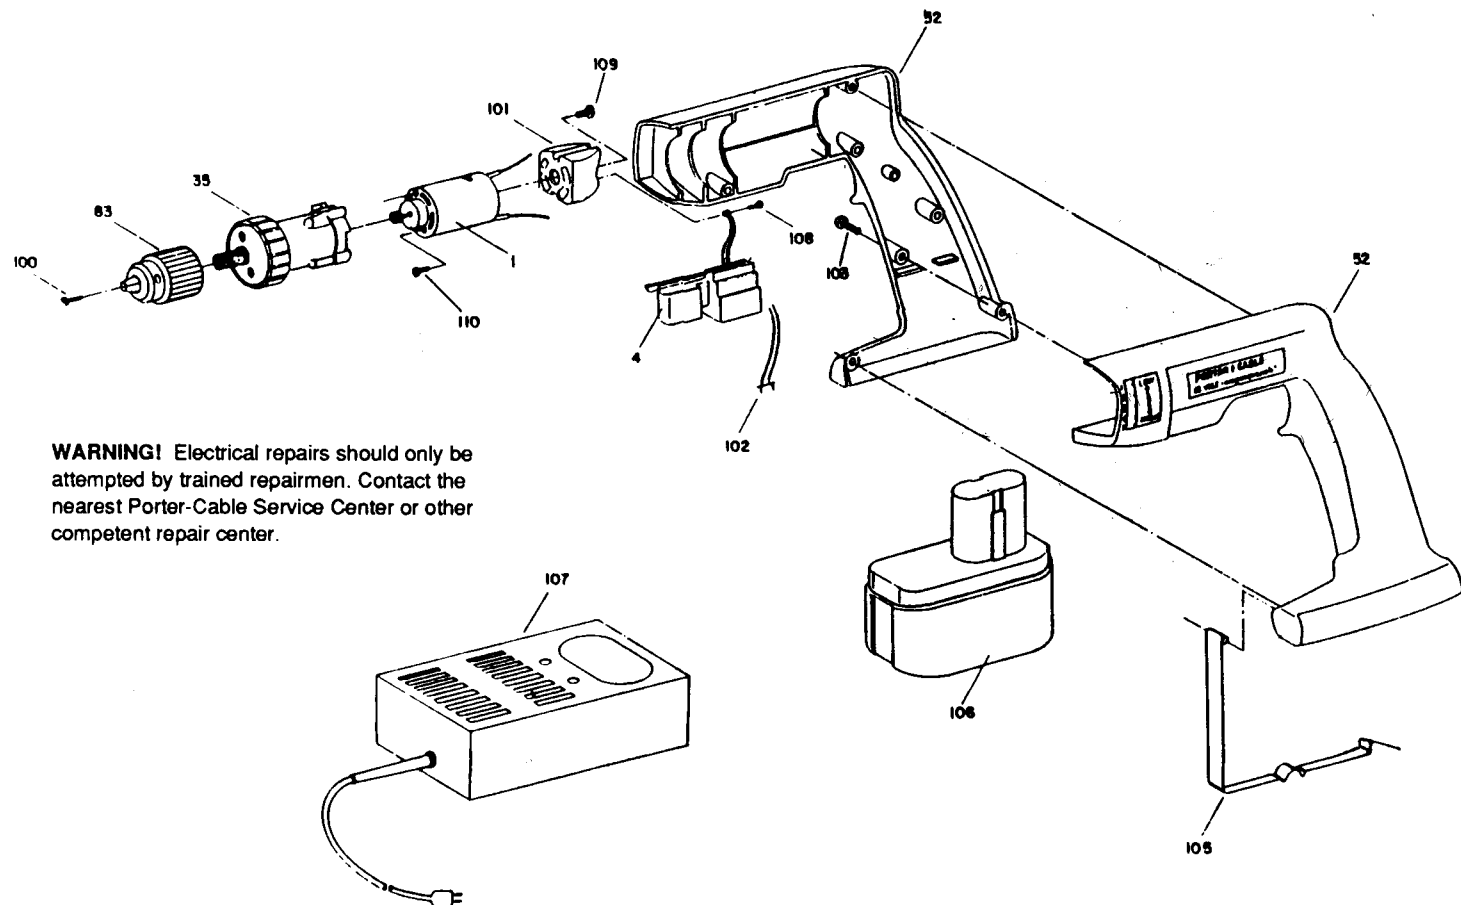

PORTER-CABLE CORDLESS DRIVER / DRILL

851

WARNING! Electrical repairs should only be attempted by trained repairmen. Contact the nearest Porter-Cable Service Center or other competent repair center.

Parts List for 9851-BDK Type 1

Item Number	Part Number	Description	Qty Required
1	000000-00	No Longer Available	1
1	000000-00	No Longer Available	1
4	000000-00	No Longer Available	1
4	000000-00	No Longer Available	1
35	000000-00	No Longer Available	1
35	000000-00	No Longer Available	1
52	000000-00	No Longer Available	1
83	000000-00	No Longer Available	1
83	000000-00	No Longer Available	1
100	691667	CHUCK SCREW	10
101	000000-00	No Longer Available	1
102	000000-00	No Longer Available	1
103	000000-00	No Longer Available	10
105	000000-00	No Longer Available	1
106	000000-00	No Longer Available	1
107	000000-00	No Longer Available	1
108	000000-00	No Longer Available	10
109	000000-00	No Longer Available	1
110	000000-00	No Longer Available	10
115	000000-00	No Longer Available	1
116	000000-00	No Longer Available	1
117	000000-00	No Longer Available	1
118	000000-00	No Longer Available	1
856	000000-00	No Longer Available	1