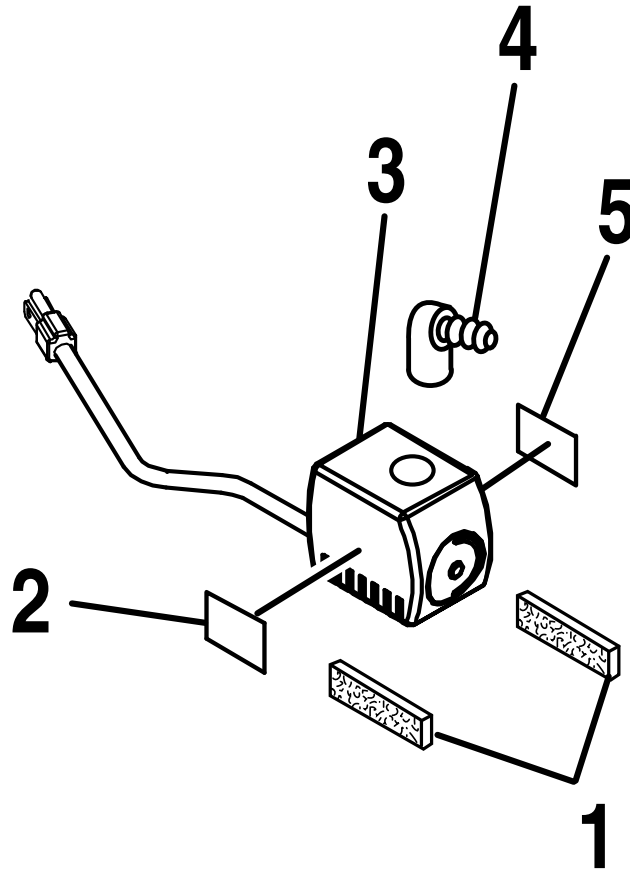

RYOBI PUMP ASSEMBLY – MODEL NO. A113UWP/A114UWP

The model number will be found on a plate attached to frame. Always mention the model number in all correspondence regarding your **PUMP ASSEMBLY** or when ordering replacement parts.

FIGURE A

FIGURE A PARTS LIST

KEY NO.	PART NUMBER	DESCRIPTION	QTY.	KEY NO.	PART NUMBER	DESCRIPTION	QTY.
1	080009004129	Pump Filter.....	2		NOT SHOWN:		
2	080009004909	Vendor Label.....	1		987000628	Operator's Manual.....	1
3	080009002119	Pump Assembly (Inc. Key Nos. 1-2, 4-5).....	1				
4	080009004130	Pump Elbow (90 Degree).....	1				
5	080009002914	Pump Label (Ryobi).....	1				