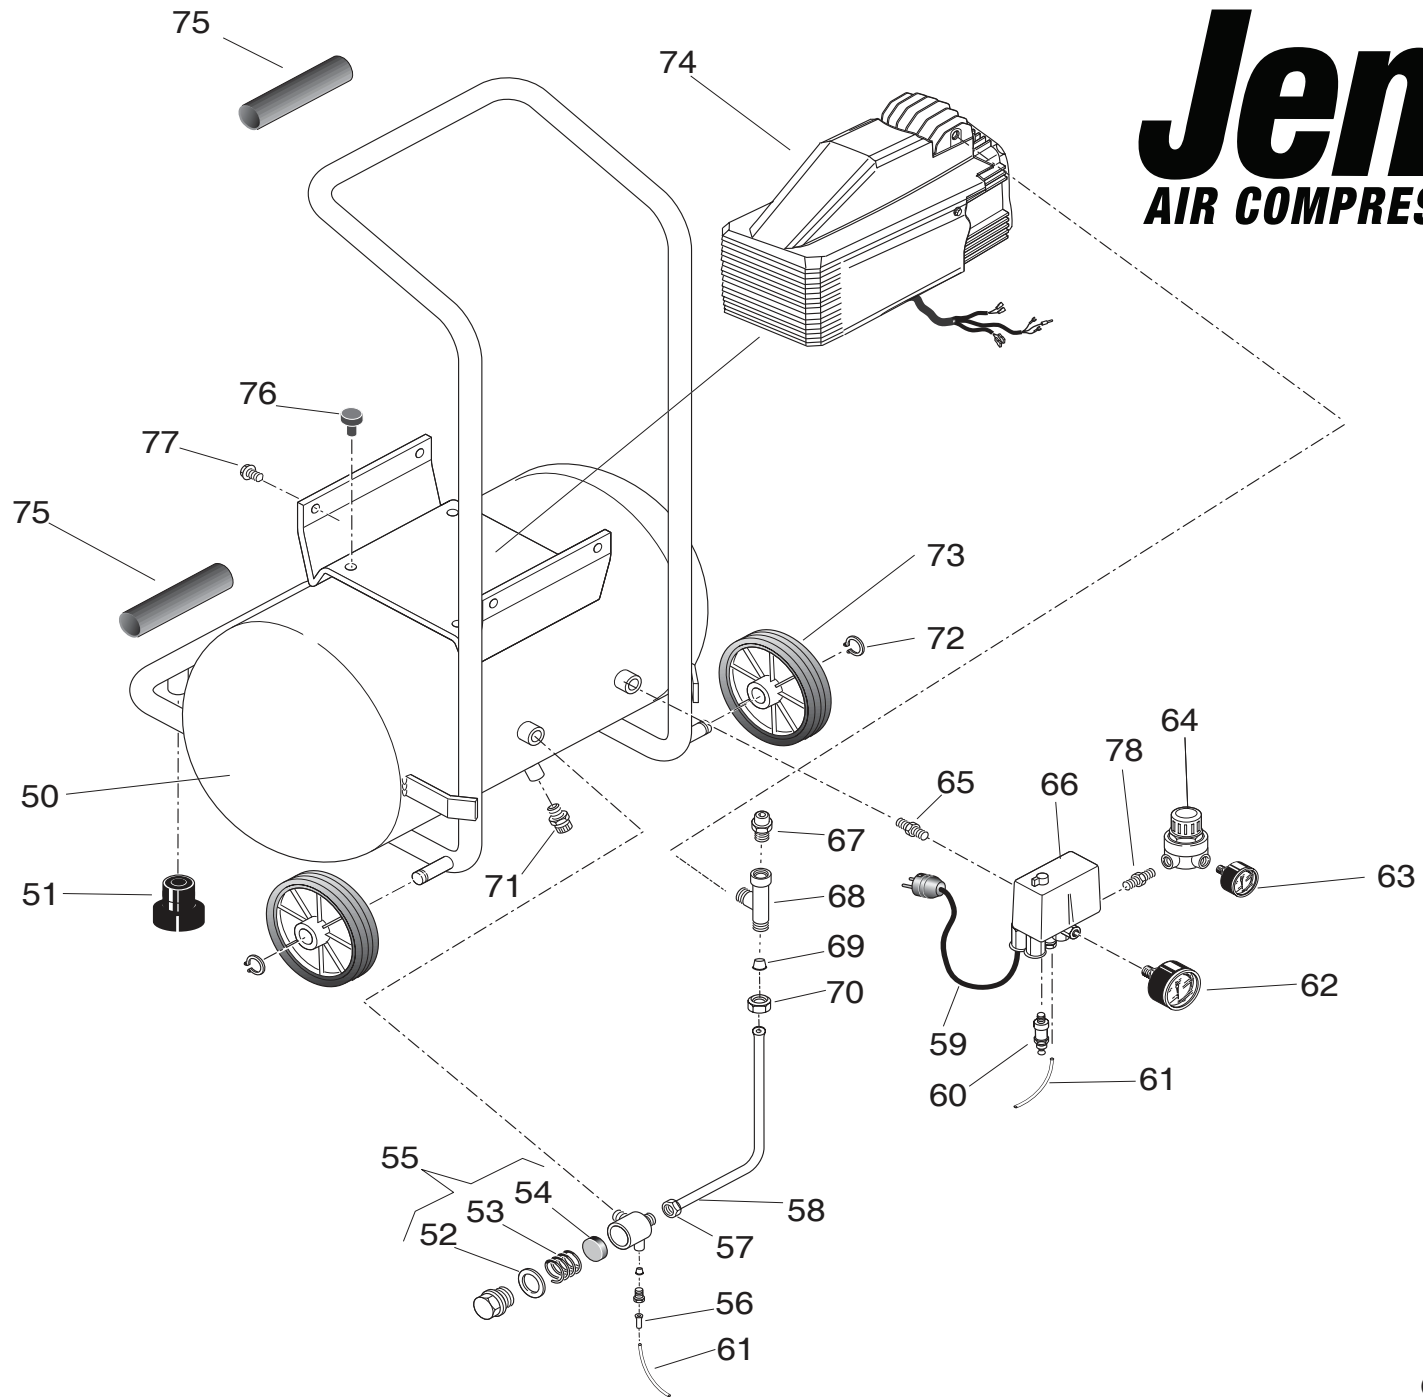

Jenny

AIR COMPRESSOR

Parts List For A2G246-HC5H

NOTE: The quantity number indicates the total number of pieces required for a complete pump repair.
When ordering parts give compressor model, serial number and part number. Order assemblies when possible.

<u>REF. NO.</u>	<u>PART NO.</u>	<u>DESCRIPTION</u>	<u>QTY.</u>
50	411-1198	TANK,HNDCRY,5G,NON,A2G246,RPLMT,HC5H	1
51	630-020118000	FOOT,MOLDED,60 DUROMETER,A2G246	2
52	630-010041000	RING,O,VITON,VALVE,CHECK,(A1565)	1
53	630-047113002	SPRING,VAVLE,CHECK,(A1564)	1
54	630-047113001	VALVE,CHECK,DISCHARGE,(A1563)	8
55	630-347043000	VAVLE,CHECK,(C20018)	1
56	121-1048	INSERT,TUBING,BRASS,1/4"OD NYLON	2
57	630-199437000	NUT,LOCK,TUBING,COPPER,A2G246	1
58	630-102GQ0010	AFTERCCOLER,COPPER,YYODXYYY,A2G246-HC5H	1
59	123-1026	CORD,DROP,SJOW,5-15PLUG,15 AMP,14/3,6 FT	1
60	141-1004	VALVE,SAFETY,ASME,1/4",165 PSI,54 SCFM	1
61	610-1402	TUBE,UNLOADER,NYLON,W/SLV&INSERT,HC4H	1
62	142-1003	GAUGE,PSI,200#,BK MT,JENNY,1.5,1/4",PG14	1
63	142-1002	GAUGE,PSI,200#,BK MT,JENNY,1.5,1/8",PG18	1
64	360-1108	REGULATOR,PRESSURE,AIR,W/PG18,1/4"N,R14	1
65	630-011017000	NIPPLE,1/4" X 1/4"M,(C20008)	1
66	140-1082	SWITCH,PSI,2HP,95-125#,UNLDR&LVR&4PORT	1
67	630-011158000	VALVE,EXHAUST,AFTERCOOLER,(9979)	1
68	630-199617000	TEE,COMPRESSION,3/8",(C20003)	1
69	630-011117000	SLEEVE,NUT,LOCK,TUBING,COPPER,A2G246	1
70	630-011117002	NUT,LOCK,TUBING,COPPER,A2G246	1
71	141-1058	DRAIN,PETCOCK,BRASS,1/4"NPTM,DC14	1
72	630-015024000	RING,RETAINER,EXTERIOR,ST,XXMM	2