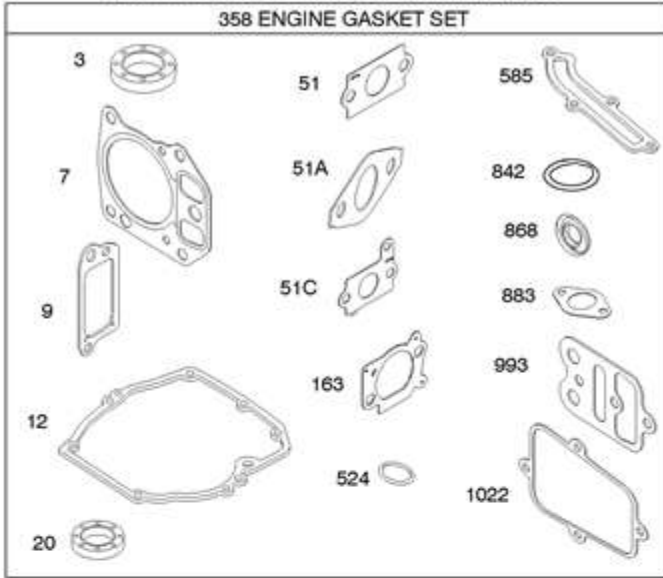

AFTER DATE CODE: 06012300