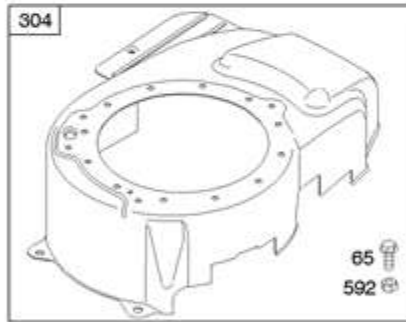

3052

1019 LABEL KIT

1036 Emissions Label
EPA