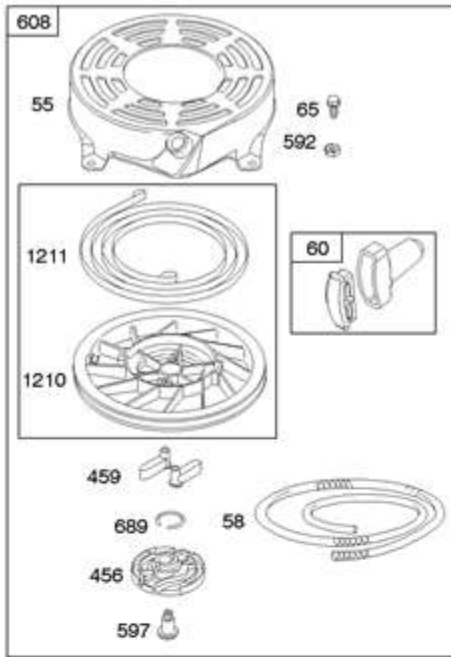

- 3051A
- 3077
- 703B