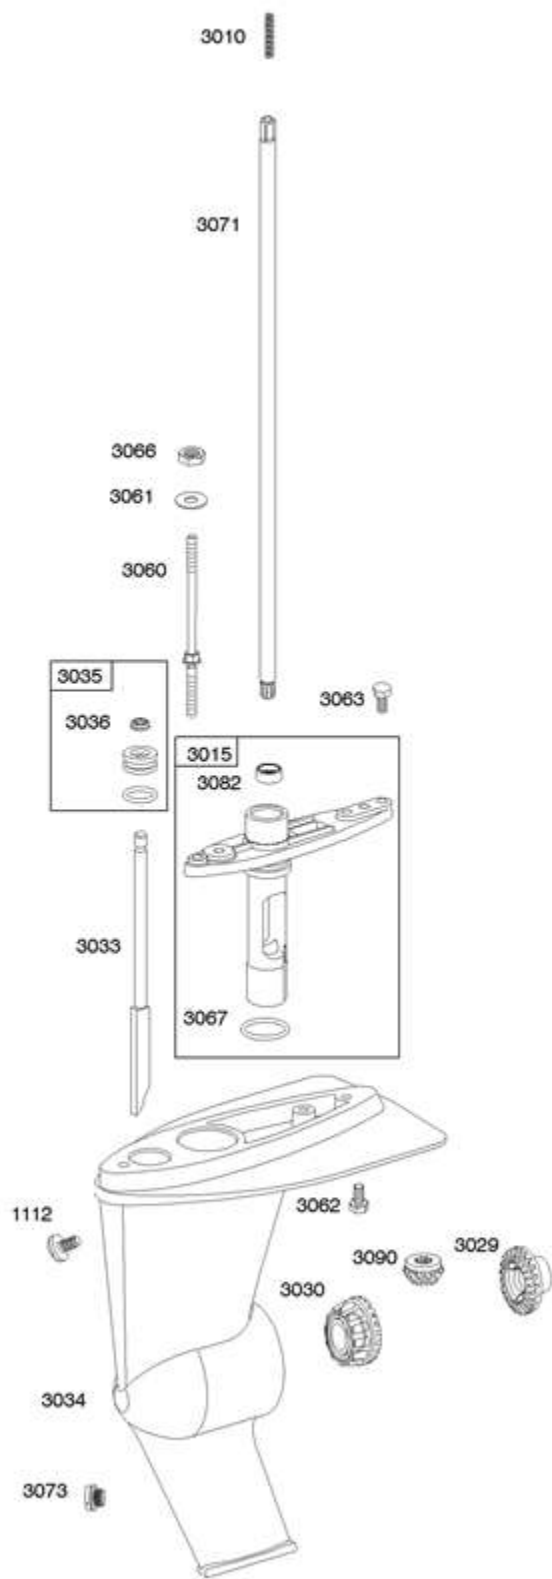

Ref #	Part #	Description	Context Note	Foot Note
633	691321	Seal-Choke/Throttle Shaft	(Throttle Shaft)	
633A	693867	Seal-Choke/Throttle Shaft	(Choke Shaft)	
668	861231	Spacer	(Standoff) Used Before Code Date 03061600	
692	690572	Spring-Detent		
703	861202	Clip	(Fuel Pump) Used Before Code Date 03052300	
788	861526	Bracket-Fuel Pump	(Without Limiter)	
875	698003	Base-Air Cleaner	(Plastic)	
918	791766	Hose-Vacuum	(Cylinder To Impulse Pump)(Cut to Required Length)	
953	861312	Screen-Air Cleaner		
958	698180	Valve-Fuel Shut Off	(Plastic)	
971	690255	Screw	(Air Cleaner Base) (Remote Choke)	
975	493640	Bowl-Float		
1011	698094	Tube-Vent	(Carburetor)	
1054	861206	Tie-Cable	(Black)	
1054	280275	Tie-Cable	(White)	
1091	281425	Cap-Limiter		
3027	861227	Standoff	(Air Cleaner Base) Used Before Code Date 03061600	
3046	861530	Limiter-Rev		
3095	861644	Shield-Intake		
3096	861253	Screw	(Intake Shield)