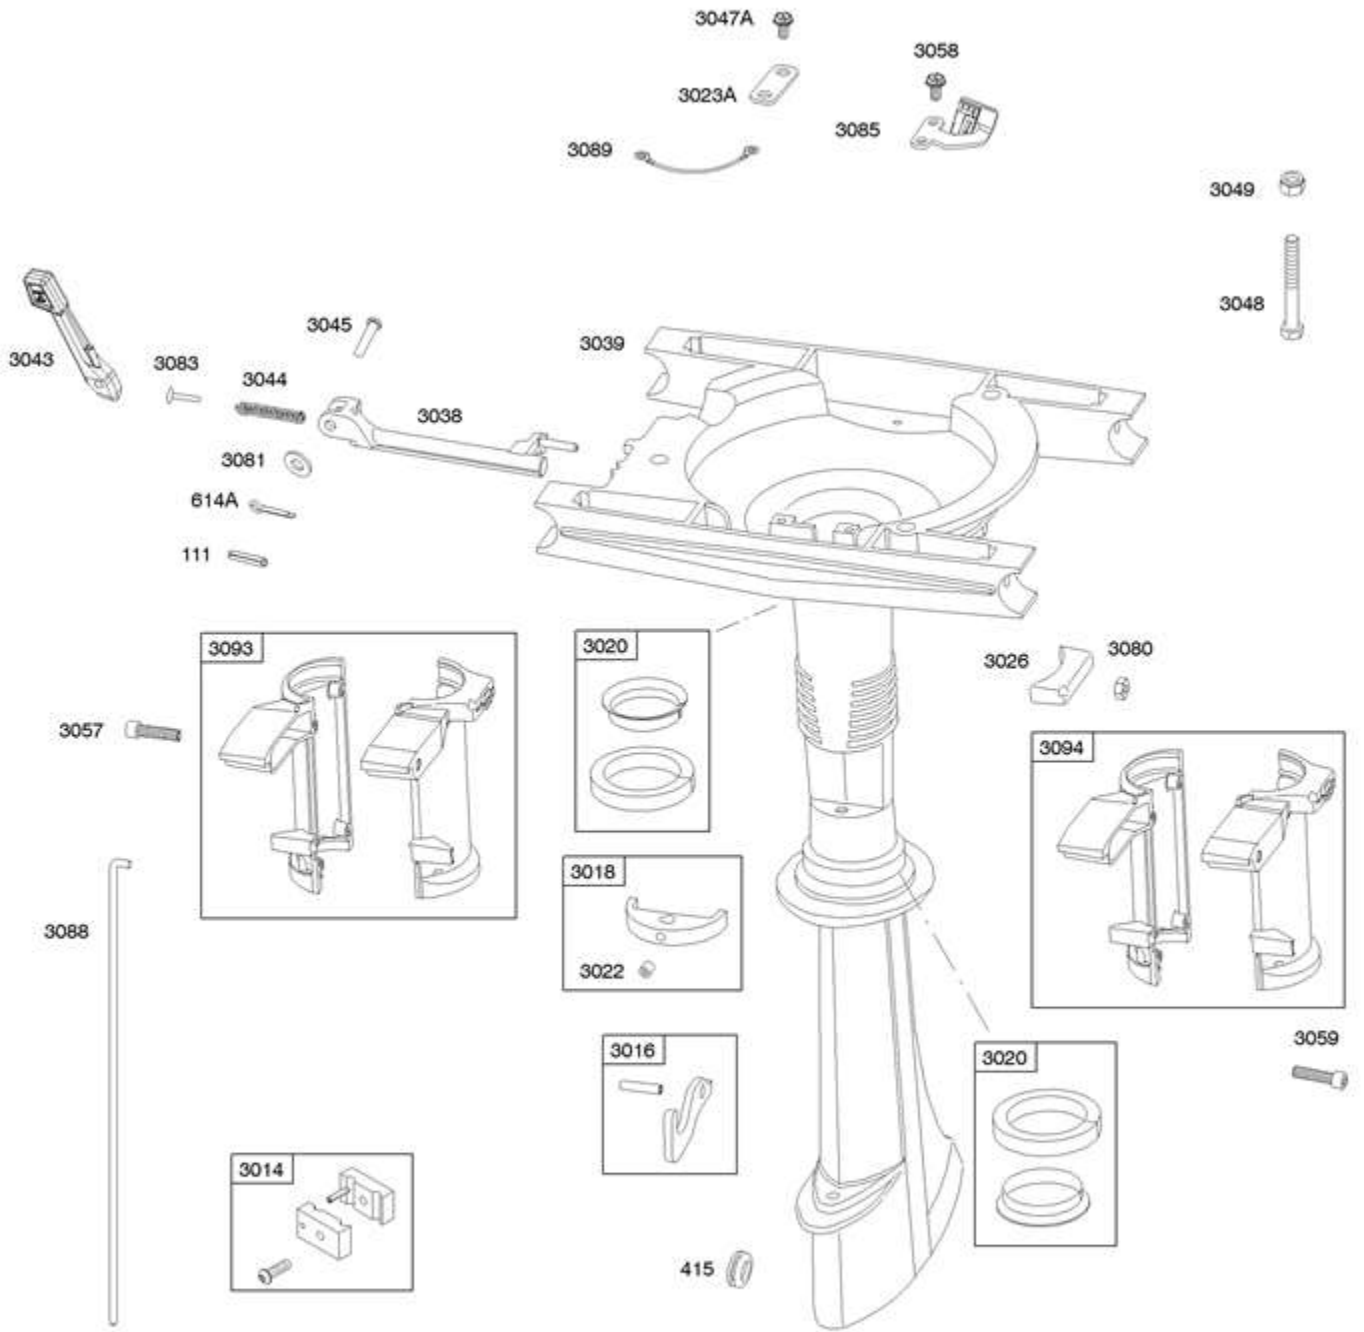

**AFTER DATE CODE: 06012300**

**BEFORE DATE CODE: 06012400**

**AFTER DATE CODE: 06012300**

**BEFORE DATE CODE: 06012400**

<b>Ref #</b>	<b>Part #</b>	<b>Description</b>	<b>Context Note</b>	<b>Foot Note</b>
3	299819S	Seal-Oil	(Magneto Side)	
7	697230	Gasket-Cylinder Head		
9	699833	Gasket-Breather		
12	692232	Gasket-Crankcase		
20	399781S	Seal-Oil	(PTO Side)	
51	697735	Gasket-Intake		
51A	692555	Gasket-Intake	Used After Code Date 06012300	
51B	699144	Gasket-Intake	(Contains 2) Used Before Code Date 06012400	
51C	692668	Gasket-Intake		
163	691894	Gasket-Air Cleaner		
358	792384	Gasket Set-Engine	Used After Code Date 06012300	
358A	698156	Gasket Set-Engine	Used Before Code Date 06012400	
524	692296	Seal-Dipstick Tube		
585	691879	Gasket-Breather Passage		
842	691031	Seal-O Ring	(Dipstick Tube)	
868	692044	Seal-Valve		
883	691893	Gasket-Exhaust		
993	694088	Gasket-Cylinder Head Plate		
1022	691890	Gasket-Rocker Cover		
1095	792386	Gasket Set-Valve	Used After Code Date 06012300	
1095A	698158	Gasket Set-Valve	Used Before Code Date 06012400	