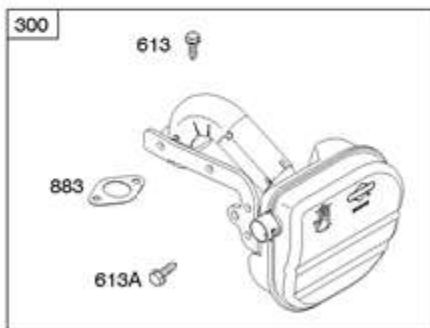

1058 OPERATOR'S MANUAL

1330 REPAIR MANUAL

Ref #	Part #	Description	Context Note	Foot Note
1	697893	Cylinder Assembly		
2	399269	Kit-Bushing/Seal	(Magneto Side)	
3	299819S	Seal-Oil	(Magneto Side)	
4	696340	Sump-Engine		
8	495786	Breather Assembly		
9	699833	Gasket-Breather		
10	691125	Screw	(Breather Assembly)	
11	499675	Tube-Breather		
11A	692937	Tube-Breather		
12	692232	Gasket-Crankcase		
15	691680	Plug-Oil Drain		
16	692824	Crankshaft		
20	399781S	Seal-Oil	(PTO Side)	
22	691092	Screw	(Crankcase Cover/Sump)	
24	222698S	Key-Flywheel		
25	791968	Piston Assembly	(Standard)	
25	793000	Piston Assembly	(.020" Oversize)	
26	499631	Ring Set	(Standard) Used Before Code Date 04040500	
26	692786	Ring Set	(.020" Oversize) Used Before Code Date 04040500	
26	791969	Ring Set	(Standard) Used After Code Date 04040400	
26	793001	Ring Set	(.020" Oversize) Used After Code Date 04040400	
27	691866	Lock-Piston Pin		
28	499423	Pin-Piston		
29	499424	Rod-Connecting		
32	691664	Screw	(Connecting Rod) (1" Long)	
32A	695759	Screw	(Connecting Rod) (1 1/2" Long)	
46	694039	Camshaft		
47	697732	Slinger-Oil		
89	692348	Plug-Oil		
146	690979	Key-Timing	Used Before Code Date 04060900	
186	861190	Connector-Hose		
287	690940	Screw	(Dipstick Tube)	
300	699769	Muffler		
306	691232	Shield-Cylinder		
307	690345	Screw	(Cylinder Shield)	
356	861294	Wire-Stop