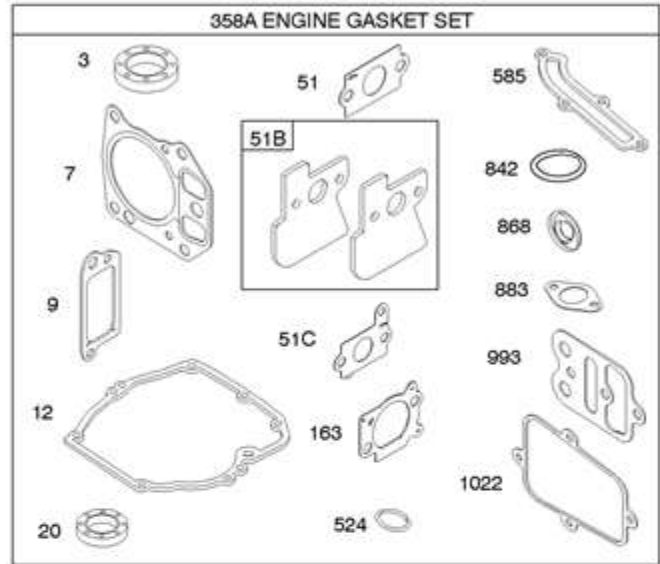

BEFORE DATE CODE: 06012400