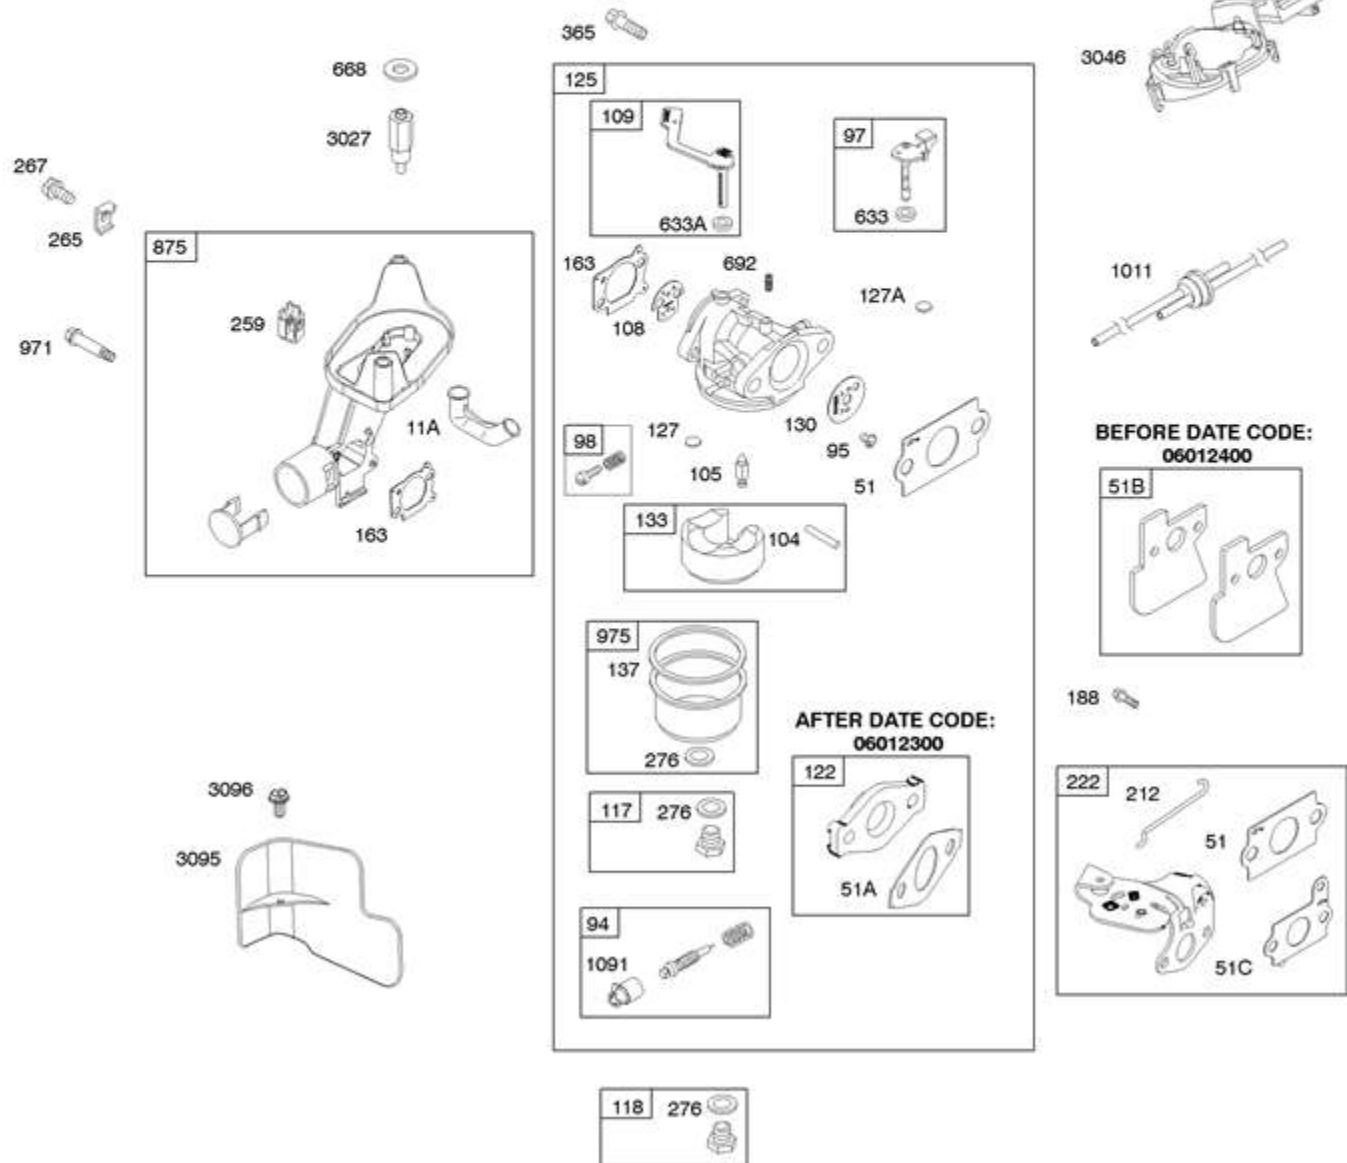

**WITHOUT REV LIMITER**

**WITH REV LIMITER**

<b>Ref #</b>	<b>Part #</b>	<b>Description</b>	<b>Context Note</b>	<b>Foot Note</b>
11A	692937	Tube-Breather		
51	697735	Gasket-Intake		
51A	692555	Gasket-Intake	Used After Code Date 06012300	
51C	692668	Gasket-Intake		
51B	699144	Gasket-Intake	(Contains 2) Used Before Code Date 06012400	
94	697916	Kit-Idle Mixture		
95	691636	Screw	(Throttle Valve)	
97	499682	Shaft-Throttle		
98	398185	Kit-Idle Speed		
104	691242	Pin-Float Hinge		
105	691782	Valve-Float Needle		
108	691182	Valve-Choke		
109	499681	Shaft-Choke		
117	697355	Jet-Main	(Standard)	
118	694250	Jet-Main	(High Altitude)	
122	792382	Spacer-Carburetor	Used After Code Date 06012300	
125	697736	Carburetor	Used Before Code Date 06012400	
125	792997	Carburetor	Used After Code Date 06012300	
127	691739	Plug-Welch		
127A	694468	Plug-Welch	Used Before Code Date 02082600	
130	691181	Valve-Throttle		
133	398187	Float-Carburetor		
137	693981	Gasket-Float Bowl		
163	691894	Gasket-Air Cleaner		
187	791766	Line-Fuel	(Cut To Required Length)	
187A	697895	Line-Fuel	(Molded)	
188	691147	Screw	(Control Bracket)	
212	861184	Link-Throttle		
222	792406	Bracket-Control	Used After Code Date 06012300	
222	861183	Bracket-Control	Used Before Code Date 06012400	
240	394358S	Filter-Fuel		
259	691189	Bracket-Casing Clamp		
265	691024	Clamp-Casing	(Throttle Cable)	
267	691044	Screw	(Casing Clamp)	
276	271716	Washer-Sealing		
365	699143	Screw	(Carburetor)	
387	808656	Pump-Fuel		
601	791850	Clamp-Hose		