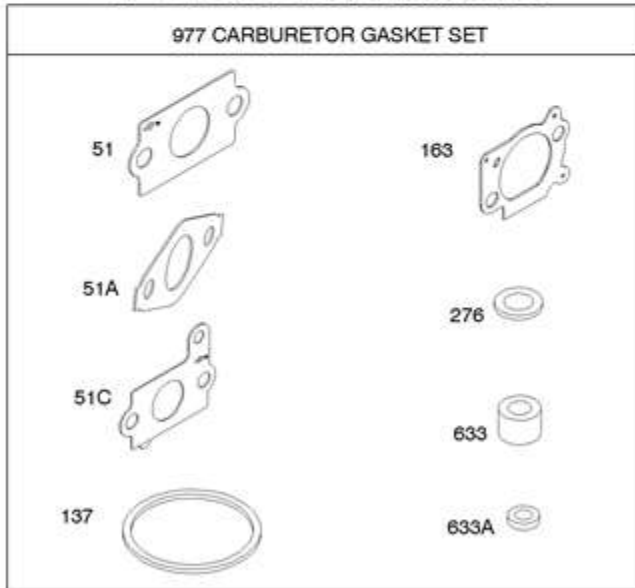

AFTER DATE CODE: 06012300