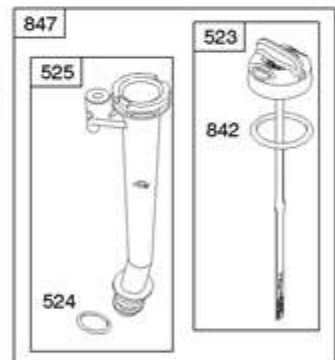

1058 OPERATOR'S MANUAL

1330 REPAIR MANUAL

Ref #	Part #	Description	Context Note	Foot Note
1	697893	Cylinder Assembly		
2	399269	Kit-Bushing/Seal	(Magneto Side)	
3	299819S	Seal-Oil	(Magneto Side)	
4	696340	Sump-Engine		
8	495786	Breather Assembly		
9	699833	Gasket-Breather		
10	691125	Screw	(Breather Assembly)	
11	499675	Tube-Breather		
11A	692937	Tube-Breather		
12	692232	Gasket-Crankcase		
15	691680	Plug-Oil Drain		
16	692824	Crankshaft		
20	399781S	Seal-Oil	(PTO Side)	
22	691092	Screw	(Crankcase Cover/Sump)	
24	222698S	Key-Flywheel		
25	791968	Piston Assembly	(Standard)	
25	793000	Piston Assembly	(.020" Oversize)	
26	499631	Ring Set	(Standard) Used Before Code Date 04040500	
26	692786	Ring Set	(.020" Oversize) Used Before Code Date 04040500	
26	791969	Ring Set	(Standard) Used After Code Date 04040400	
26	793001	Ring Set	(.020" Oversize) Used After Code Date 04040400	
27	691866	Lock-Piston Pin		
28	499423	Pin-Piston		
29	499424	Rod-Connecting		
32	691664	Screw	(Connecting Rod) (1" Long)	
32A	695759	Screw	(Connecting Rod) (1 1/2" Long)	
46	694039	Camshaft		
47	697732	Slinger-Oil		
89	692348	Plug-Oil		
146	690979	Key-Timing	Used Before Code Date 04060900	
186	861190	Connector-Hose		
287	690940	Screw	(Dipstick Tube)	
300	699769	Muffler		
306	691232	Shield-Cylinder		
307	690345	Screw	(Cylinder Shield)	
356	861294	Wire-Stop