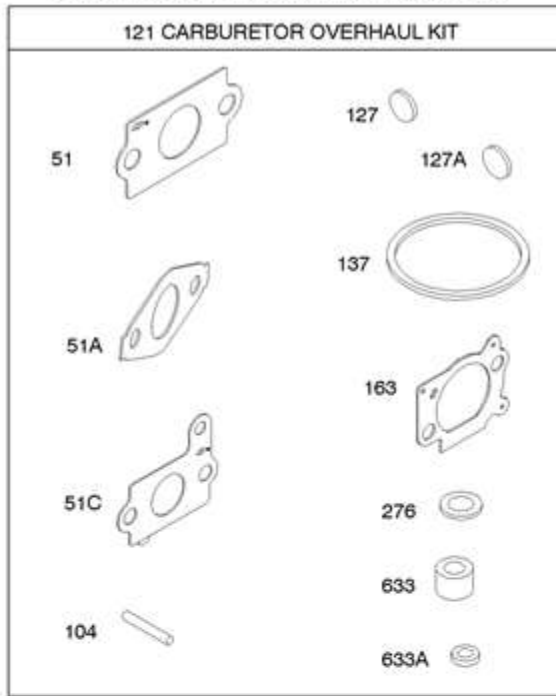

AFTER DATE CODE: 06012300