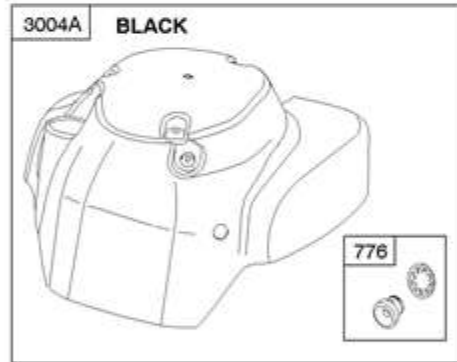

3052

1019 LABEL KIT

1036 Emissions Label
EPA