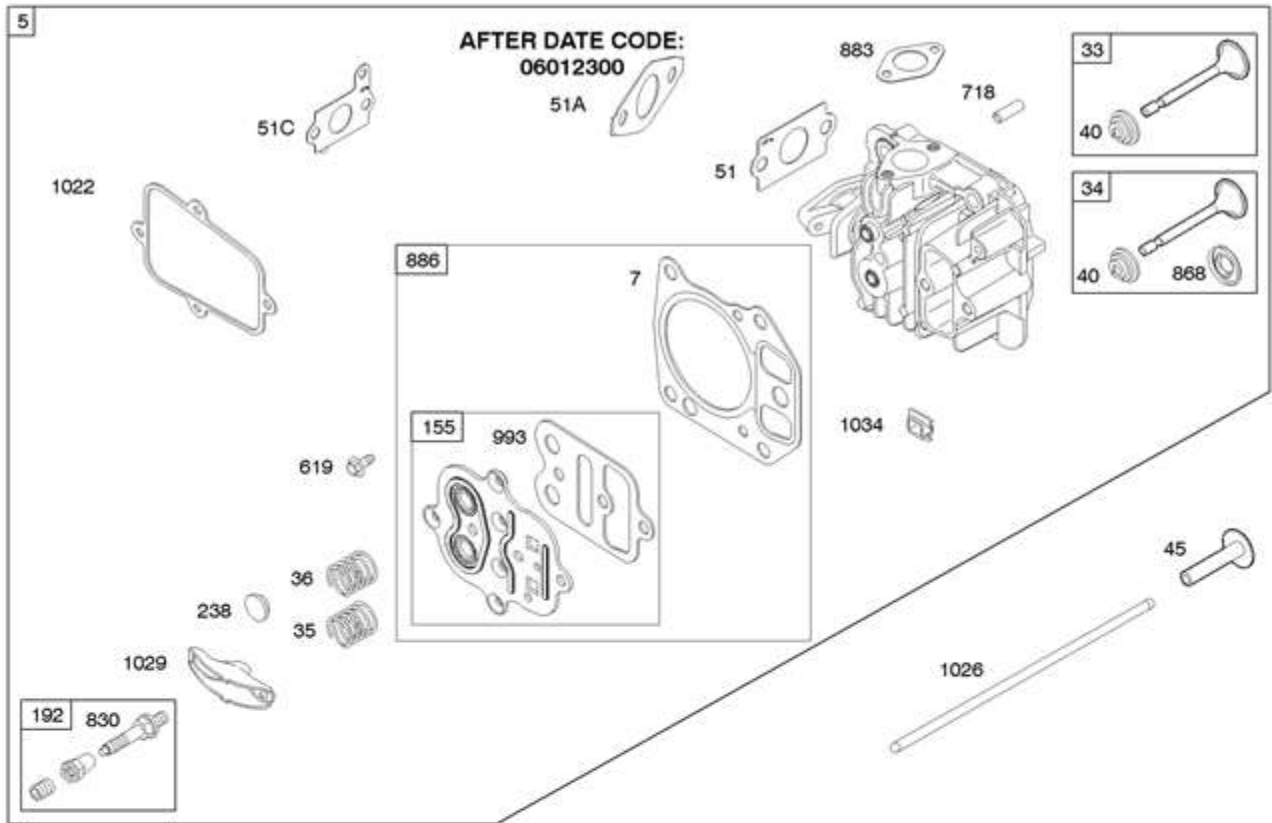

<b>Ref #</b>	<b>Part #</b>	<b>Description</b>	<b>Context Note</b>	<b>Foot Note</b>
111	861583	Pin-Retainer	Used After Code Date 03011900	
415	861217	Plug	(Drive Shaft Housing)	
614A	861305	Pin-Cotter	(Transmission Shift Lever) Used Before Code Date 03012000	
3014	861451	Clamp-Shift Rod		
3016	861636	Hook-Reverse		
3018	861264	Hook-Actuator		
3020	861249	Ring-Isolator		
3022	861263	Screw-Set		
3023A	861252X	Plate-Retainer	(Transmission Shift Lever)	
3026	861251	Pad-Friction		
3038	861269	Lever-Transmission Shift		
3039	861186	Housing-Drive Shaft	(Black)	
3039	861570	Housing-Drive Shaft	(Marine Green)	
3043	861303	Handle-Transmission Shift	(Black)	
3043	861571	Handle-Transmission Shift	(Marine Green)	
3044	861304	Spring-Transmission Lever		
3045	861306	Pin-Clevis		
3047A	861253X	Screw	(Retainer Plate) (Transmission Shift Lever)	
3048	861212	Screw	(Lower Unit to Engine)	
3049	861213	Nut	(Lower Unit to Engine)	
3057	861250	Screw	(Tilt Bracket)	
3058	861253	Screw	(Neutral Switch)	
3059	861250	Screw	(Friction Pad)	
3080	861239	Nut	(Friction Pad)	
3081	861240	Washer	(Transmission Shift Lever)	
3083	861319	Rivet	(Transmission Lever Spring)	
3085	861283	Switch-Neutral		
3088	861323	Rod-Shift		
3089	861334	Strap-Ground		
3093	861580	Bracket-Starboard Tilt	(Camouflage)	
3093	861568	Bracket-Starboard Tilt	(Black)	
3094	861568	Bracket-Port Tilt	(Black)	
3094	861580	Bracket-Port Tilt	(Camouflage)	