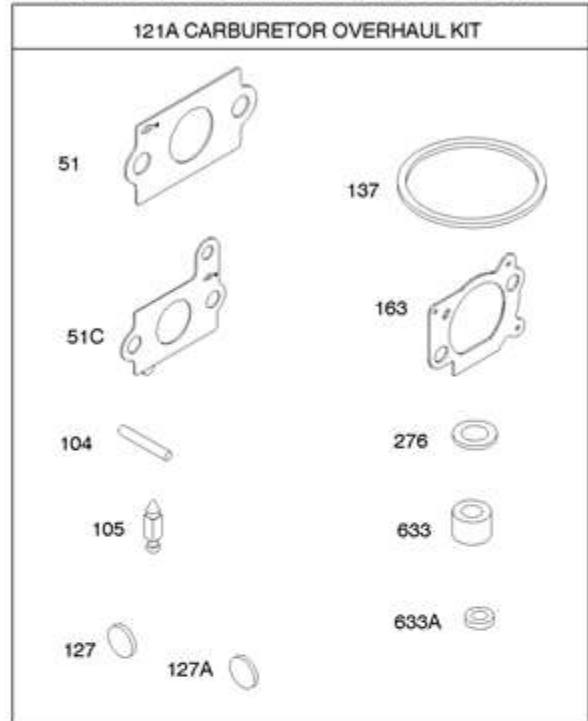

BEFORE DATE CODE: 06012400