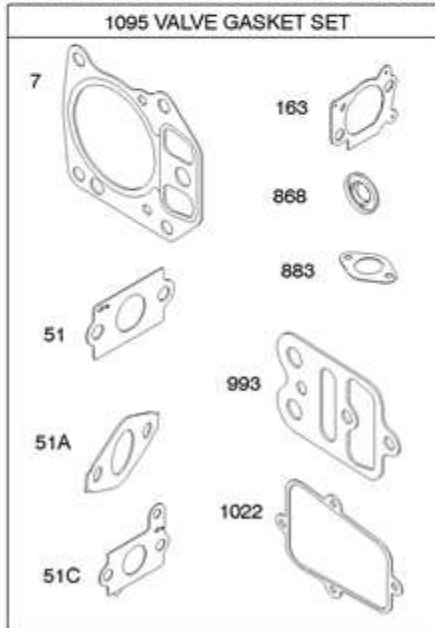

AFTER DATE CODE: 06012300