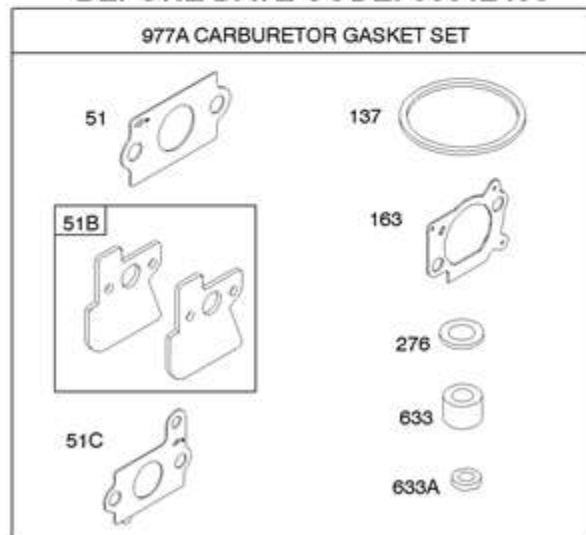

<b>Ref #</b>	<b>Part #</b>	<b>Description</b>	<b>Context Note</b>	<b>Foot Note</b>
480	691108	Screw	(Tube Clamp) Used Before Code Date 03090200	
523	698175	Dipstick	(24 Ounces)	
524	692296	Seal-Dipstick Tube		
525	495265	Tube-Dipstick		
527	698467	Clamp-Tube	Used Before Code Date 03090200	
584	697734	Cover-Breather Passage		
585	691879	Gasket-Breather Passage		
613	691108	Screw	(Muffler) (19/32" Long)	
613A	691140	Screw	(Muffler) (2/3" Long)	
684	690345	Screw	(Breather Passage Cover)	
718	690959	Pin-Locating		
741	691830	Gear-Timing	Used Before Code Date 04060900	
741	790345	Gear-Timing	Used After Code Date 04060800	
832	861201	Guard-Muffler		
836	694593	Screw	(Muffler Guard)	
836A	691108	Screw	(Muffler Guard)	
836B	691140	Screw	(Muffler Guard)	
842	691031	Seal-O Ring	(Dipstick Tube)	
847	698176	Dipstick/Tube Assembly		
883	691893	Gasket-Exhaust		
1058	MS5682	Operator's Manual		
1330	275110	Repair Manual		
3000	861185	Adapter/Seal- Crankshaft		
3075	861268	Seal-Crankshaft Adapter		

**AFTER DATE CODE: 06012300**

**BEFORE DATE CODE: 06012400**

**AFTER DATE CODE: 06012300**

**BEFORE DATE CODE: 06012400**

<b>Ref #</b>	<b>Part #</b>	<b>Description</b>	<b>Context Note</b>	<b>Foot Note</b>
51	697735	Gasket-Intake		
51A	692555	Gasket-Intake	Used After Code Date 06012300	
51B	699144	Gasket-Intake	(Contains 2) Used Before Code Date 06012400	
51C	692668	Gasket-Intake		
104	691242	Pin-Float Hinge		
105	691782	Valve-Float Needle		
121	792383	Kit-Carburetor Overhaul	Used After Code Date 06012300	
121A	698155	Kit-Carburetor Overhaul	Used Before Code Date 06012400	
127	691739	Plug-Welch		
127A	694468	Plug-Welch	Used Before Code Date 02082600	
137	693981	Gasket-Float Bowl		
163	691894	Gasket-Air Cleaner		
276	271716	Washer-Sealing		
633	691321	Seal-Choke/Throttle Shaft	(Throttle Shaft)	
633A	693867	Seal-Choke/Throttle Shaft	(Choke Shaft)	
977	792385	Gasket Set-Carburetor	Used After Code Date 06012300	
977A	698157	Gasket Set-Carburetor	Used Before Code Date 06012400	