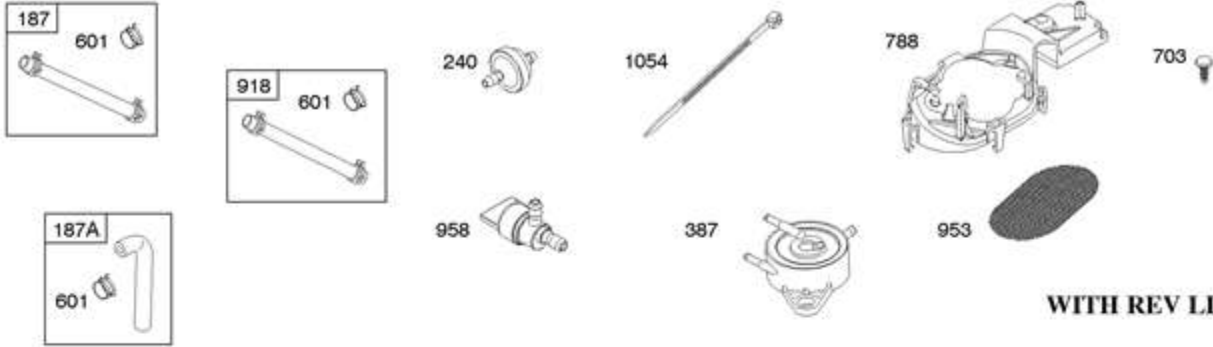

**WITHOUT REV LIMITER**

**WITH REV LIMITER**

<b>Ref #</b>	<b>Part #</b>	<b>Description</b>	<b>Context Note</b>	<b>Foot Note</b>
11A	692937	Tube-Breather		
51	697735	Gasket-Intake		
51A	692555	Gasket-Intake	Used After Code Date 06012300	
51C	692668	Gasket-Intake		
51B	699144	Gasket-Intake	(Contains 2) Used Before Code Date 06012400	
94	697916	Kit-Idle Mixture		
95	691636	Screw	(Throttle Valve)	
97	499682	Shaft-Throttle		
98	398185	Kit-Idle Speed		
104	691242	Pin-Float Hinge		
105	691782	Valve-Float Needle		
108	691182	Valve-Choke		
109	499681	Shaft-Choke		
117	697355	Jet-Main	(Standard)	
118	694250	Jet-Main	(High Altitude)	
122	792382	Spacer-Carburetor	Used After Code Date 06012300	
125	697736	Carburetor	Used Before Code Date 06012400	
125	792997	Carburetor	Used After Code Date 06012300	
127	691739	Plug-Welch		
127A	694468	Plug-Welch	Used Before Code Date 02082600	
130	691181	Valve-Throttle		
133	398187	Float-Carburetor		
137	693981	Gasket-Float Bowl		
163	691894	Gasket-Air Cleaner		
187	791766	Line-Fuel	(Cut To Required Length)	
187A	697895	Line-Fuel	(Molded)	
188	691147	Screw	(Control Bracket)	
212	861184	Link-Throttle		
222	792406	Bracket-Control	Used After Code Date 06012300	
222	861183	Bracket-Control	Used Before Code Date 06012400	
240	394358S	Filter-Fuel		
259	691189	Bracket-Casing Clamp		
265	691024	Clamp-Casing	(Throttle Cable)	
267	691044	Screw	(Casing Clamp)	
276	271716	Washer-Sealing		
365	699143	Screw	(Carburetor)	
387	808656	Pump-Fuel		
601	791850	Clamp-Hose		