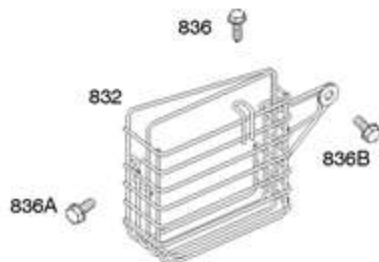

1058 OPERATOR'S MANUAL

1330 REPAIR MANUAL

Ref #	Part #	Description	Context Note	Foot Note
1	697893	Cylinder Assembly		
2	399269	Kit-Bushing/Seal	(Magneto Side)	
3	299819S	Seal-Oil	(Magneto Side)	
4	696340	Sump-Engine		
8	495786	Breather Assembly		
9	699833	Gasket-Breather		
10	691125	Screw	(Breather Assembly)	
11	499675	Tube-Breather		
11A	692937	Tube-Breather		
12	692232	Gasket-Crankcase		
15	691680	Plug-Oil Drain		
16	692824	Crankshaft		
20	399781S	Seal-Oil	(PTO Side)	
22	691092	Screw	(Crankcase Cover/Sump)	
24	222698S	Key-Flywheel		
25	791968	Piston Assembly	(Standard)	
25	793000	Piston Assembly	(.020" Oversize)	
26	499631	Ring Set	(Standard) Used Before Code Date 04040500	
26	692786	Ring Set	(.020" Oversize) Used Before Code Date 04040500	
26	791969	Ring Set	(Standard) Used After Code Date 04040400	
26	793001	Ring Set	(.020" Oversize) Used After Code Date 04040400	
27	691866	Lock-Piston Pin		
28	499423	Pin-Piston		
29	499424	Rod-Connecting		
32	691664	Screw	(Connecting Rod) (1" Long)	
32A	695759	Screw	(Connecting Rod) (1 1/2" Long)	
46	694039	Camshaft		
47	697732	Slinger-Oil		
89	692348	Plug-Oil		
146	690979	Key-Timing	Used Before Code Date 04060900	
186	861190	Connector-Hose		
287	690940	Screw	(Dipstick Tube)	
300	699769	Muffler		
306	691232	Shield-Cylinder		
307	690345	Screw	(Cylinder Shield)	
356	861294	Wire-Stop