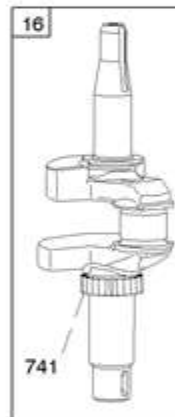

1058 OPERATOR'S MANUAL

1330 REPAIR MANUAL

Ref #	Part #	Description	Context Note	Foot Note
1	697893	Cylinder Assembly		
2	399269	Kit-Bushing/Seal	(Magneto Side)	
3	299819S	Seal-Oil	(Magneto Side)	
4	696340	Sump-Engine		
8	495786	Breather Assembly		
9	699833	Gasket-Breather		
10	691125	Screw	(Breather Assembly)	
11	499675	Tube-Breather		
11A	692937	Tube-Breather		
12	692232	Gasket-Crankcase		
15	691680	Plug-Oil Drain		
16	692824	Crankshaft		
20	399781S	Seal-Oil	(PTO Side)	
22	691092	Screw	(Crankcase Cover/Sump)	
24	222698S	Key-Flywheel		
25	791968	Piston Assembly	(Standard)	
25	793000	Piston Assembly	(.020" Oversize)	
26	499631	Ring Set	(Standard) Used Before Code Date 04040500	
26	692786	Ring Set	(.020" Oversize) Used Before Code Date 04040500	
26	791969	Ring Set	(Standard) Used After Code Date 04040400	
26	793001	Ring Set	(.020" Oversize) Used After Code Date 04040400	
27	691866	Lock-Piston Pin		
28	499423	Pin-Piston		
29	499424	Rod-Connecting		
32	691664	Screw	(Connecting Rod) (1" Long)	
32A	695759	Screw	(Connecting Rod) (1 1/2" Long)	
46	694039	Camshaft		
47	697732	Slinger-Oil		
89	692348	Plug-Oil		
146	690979	Key-Timing	Used Before Code Date 04060900	
186	861190	Connector-Hose		
287	690940	Screw	(Dipstick Tube)	
300	699769	Muffler		
306	691232	Shield-Cylinder		
307	690345	Screw	(Cylinder Shield)	
356	861294	Wire-Stop