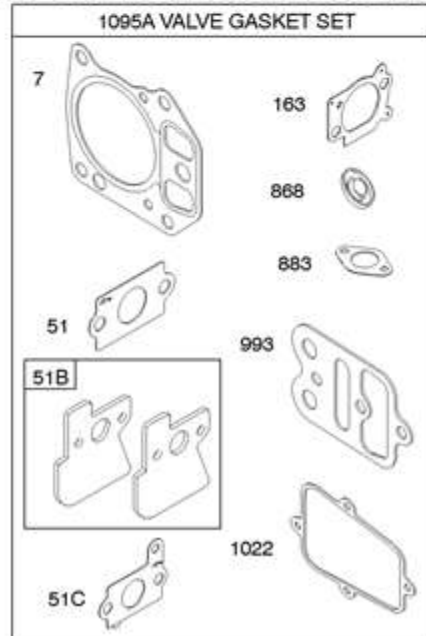

BEFORE DATE CODE: 06012400