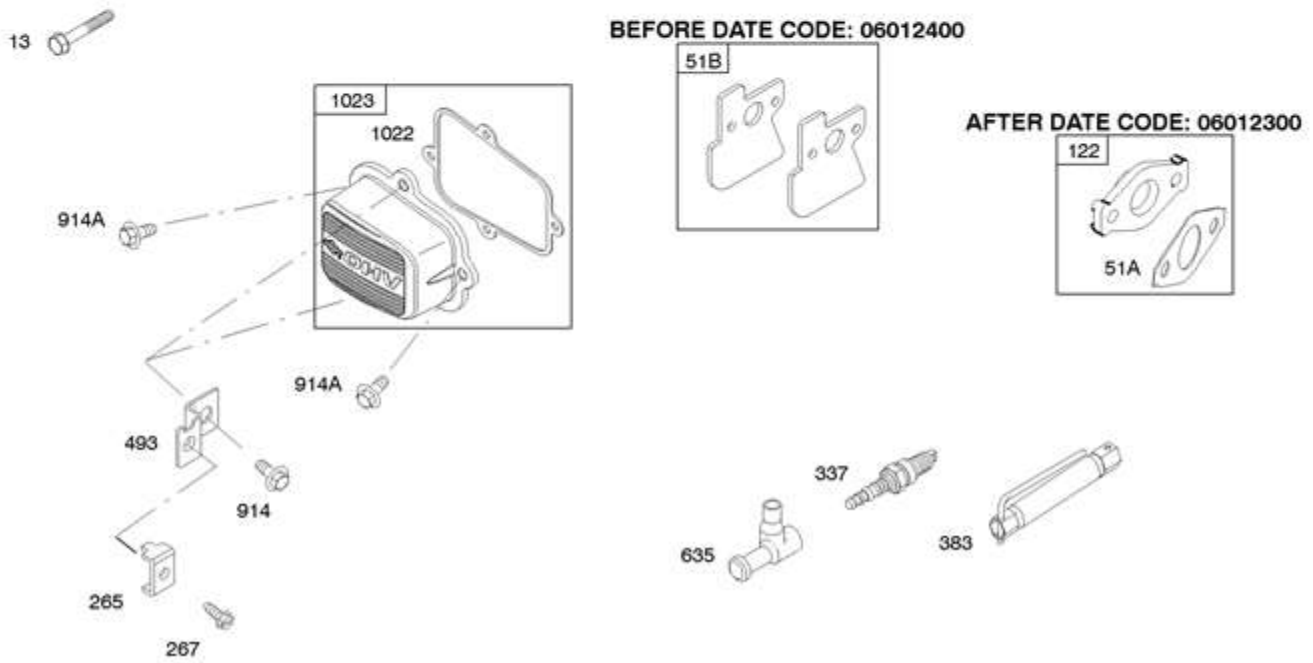

Ref #	Part #	Description	Context Note	Foot Note
5	792381	Head-Cylinder		
7	697230	Gasket-Cylinder Head		
13	691137	Screw	(Cylinder Head)	
33	499642	Valve-Exhaust		
34	499641	Valve-Intake		
35	691304	Spring-Valve	(Intake)	
36	691304	Spring-Valve	(Exhaust)	
40	692194	Retainer-Valve		
45	690977	Tappet-Valve		
51	697735	Gasket-Intake		
51A	692555	Gasket-Intake	Used After Code Date 06012300	
51B	699144	Gasket-Intake	(Contains 2) Used Before Code Date 06012400	
51C	692668	Gasket-Intake		
122	792382	Spacer-Carburetor	Used After Code Date 06012300	
155	698214	Plate-Cylinder Head		
192	694543	Adjuster-Rocker Arm		
238	691300	Cap-Valve		
265	691024	Clamp-Casing	(Throttle Cable)	
267	691044	Screw	(Casing Clamp)	
337	692051	Plug-Spark		
383	19374S	Wrench-Spark Plug		
493	861311	Bracket-Mounting		
619	691108	Screw	(Cylinder Head Plate)	
635	692927	Boot-Spark Plug		
718	690959	Pin-Locating		
830	694544	Stud-Rocker Arm		
868	692044	Seal-Valve		
883	691893	Gasket-Exhaust		
886	696268	Gasket Kit-Cylinder Head/Plate		
914	691108	Screw	(Rocker Cover) (19/32" Long)	
914A	691127	Screw	(Rocker Cover) (13/16" Long)	
993	694088	Gasket-Cylinder Head Plate		
1022	691890	Gasket-Rocker Cover		
1023	692694	Cover-Rocker		
1026	692045	Rod-Push		
1029	691230	Arm-Rocker		
1034	691343	Guide-Push Rod