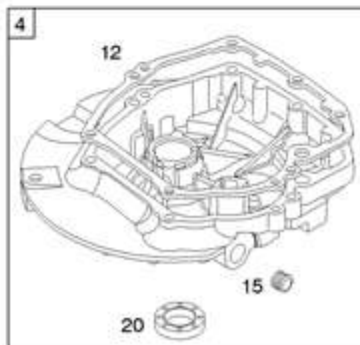

1058 OPERATOR'S MANUAL

1330 REPAIR MANUAL

Ref #	Part #	Description	Context Note	Foot Note
1	697893	Cylinder Assembly		
2	399269	Kit-Bushing/Seal	(Magneto Side)	
3	299819S	Seal-Oil	(Magneto Side)	
4	696340	Sump-Engine		
8	495786	Breather Assembly		
9	699833	Gasket-Breather		
10	691125	Screw	(Breather Assembly)	
11	499675	Tube-Breather		
11A	692937	Tube-Breather		
12	692232	Gasket-Crankcase		
15	691680	Plug-Oil Drain		
16	692824	Crankshaft		
20	399781S	Seal-Oil	(PTO Side)	
22	691092	Screw	(Crankcase Cover/Sump)	
24	222698S	Key-Flywheel		
25	791968	Piston Assembly	(Standard)	
25	793000	Piston Assembly	(.020" Oversize)	
26	499631	Ring Set	(Standard) Used Before Code Date 04040500	
26	692786	Ring Set	(.020" Oversize) Used Before Code Date 04040500	
26	791969	Ring Set	(Standard) Used After Code Date 04040400	
26	793001	Ring Set	(.020" Oversize) Used After Code Date 04040400	
27	691866	Lock-Piston Pin		
28	499423	Pin-Piston		
29	499424	Rod-Connecting		
32	691664	Screw	(Connecting Rod) (1" Long)	
32A	695759	Screw	(Connecting Rod) (1 1/2" Long)	
46	694039	Camshaft		
47	697732	Slinger-Oil		
89	692348	Plug-Oil		
146	690979	Key-Timing	Used Before Code Date 04060900	
186	861190	Connector-Hose		
287	690940	Screw	(Dipstick Tube)	
300	699769	Muffler		
306	691232	Shield-Cylinder		
307	690345	Screw	(Cylinder Shield)	
356	861294	Wire-Stop