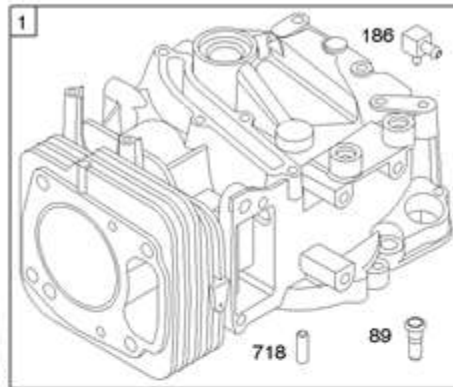

1058 OPERATOR'S MANUAL

1330 REPAIR MANUAL

Ref #	Part #	Description	Context Note	Foot Note
1	697893	Cylinder Assembly		
2	399269	Kit-Bushing/Seal	(Magneto Side)	
3	299819S	Seal-Oil	(Magneto Side)	
4	696340	Sump-Engine		
8	495786	Breather Assembly		
9	699833	Gasket-Breather		
10	691125	Screw	(Breather Assembly)	
11	499675	Tube-Breather		
11A	692937	Tube-Breather		
12	692232	Gasket-Crankcase		
15	691680	Plug-Oil Drain		
16	692824	Crankshaft		
20	399781S	Seal-Oil	(PTO Side)	
22	691092	Screw	(Crankcase Cover/Sump)	
24	222698S	Key-Flywheel		
25	791968	Piston Assembly	(Standard)	
25	793000	Piston Assembly	(.020" Oversize)	
26	499631	Ring Set	(Standard) Used Before Code Date 04040500	
26	692786	Ring Set	(.020" Oversize) Used Before Code Date 04040500	
26	791969	Ring Set	(Standard) Used After Code Date 04040400	
26	793001	Ring Set	(.020" Oversize) Used After Code Date 04040400	
27	691866	Lock-Piston Pin		
28	499423	Pin-Piston		
29	499424	Rod-Connecting		
32	691664	Screw	(Connecting Rod) (1" Long)	
32A	695759	Screw	(Connecting Rod) (1 1/2" Long)	
46	694039	Camshaft		
47	697732	Slinger-Oil		
89	692348	Plug-Oil		
146	690979	Key-Timing	Used Before Code Date 04060900	
186	861190	Connector-Hose		
287	690940	Screw	(Dipstick Tube)	
300	699769	Muffler		
306	691232	Shield-Cylinder		
307	690345	Screw	(Cylinder Shield)	
356	861294	Wire-Stop