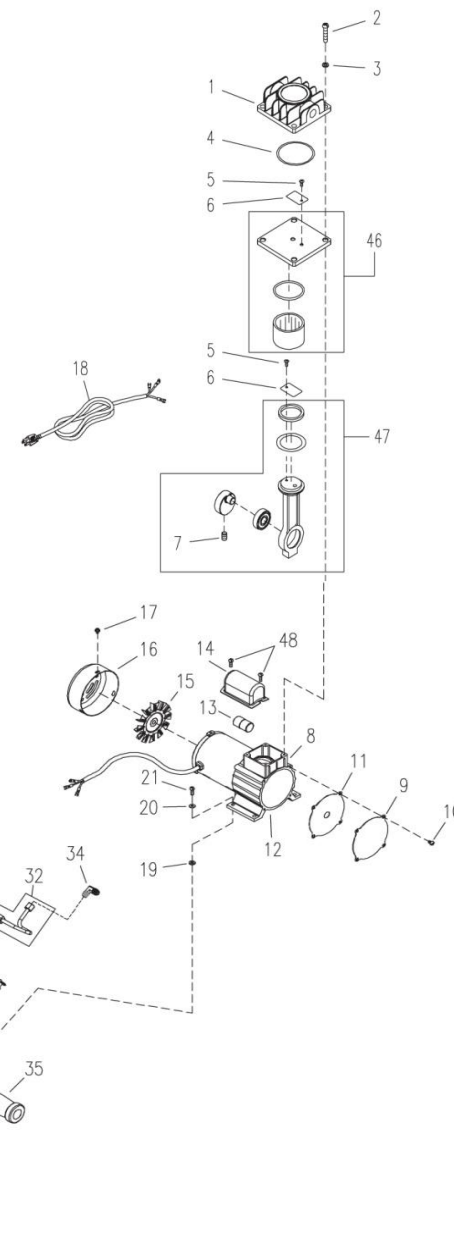

# Makita Air Compressor Part Breakdown - MODEL AC001

Item	Description	Part #	Qty	Item	Description	Part #	Qty
1	Cylinder head	WS0101017E	1	37	Drain cock	413008-E	1
2	Bolt/cylinder head	WS0353015E	4	38	Regulator	WS0410001E	1
3	Spring washer	WS0382002E	4	39	Quick coupler	447013-E	1
4	O-Ring	WS0333011E	1	40	Unloading elbow	WS0151009E	3
5	Round-head bolt	WS0353148E	2	41	Unloading tube	WS0240024E	1
6	In & Exhaust valve plate	WS0115004E	2	42	Unloading tube	WS0240044E	2
7	In six angle bolt	WS0356005E	1	43	Unloading elbow	151001-E	3
8	Crankcase	WS0301023E	1	44	Tank foot assembly	434002-E	4
9	Crankcase front cover	WS0304019E	1	45	Flat washer	WS0381021E	4
10	Round-head bolt	WS00353021	4	46	Valve kit	WS00VK001E	1
11	Crankcase cover gasket	WS00215014	1	47	Piston kit	WS00PK001E	1
12	Electric motor/Crankcase/Wiring harness	WS2519091E	1	48	Round-head bolt	WS00353063	2
13	run capacitor	WS0462020E	1				
14	Capacitor cover	WS0455020E	1				
15	Motor fan with screw	WS0431014E	1				
16	Motor cover	WS0432013E	1				
17	Flange cross bolt	WS0354006E	3				
18	Power cord	WS0452011E	1				
19	Plastic washer	WS0384003E	4				
20	Spring washer	WS0382003E	4				
21	Round-head bolt	WS0353024E	8				
22	Air tank	WS0401184E	1				
23	Control panel	WS0488048E	1				
24	Bolt for console	365003-E	6				
25	Pressure gauge	411029-E	2				
26	Pressure gauge bolt	WS0353001E	6				
27	Set nut	WS0371001E	6				
28	Pressure switch	WS0412006E	1				
29	Strain relief clip	WS0457005E	2				
30	Check valve	WS0409017E	1				
31	Unloading elbow	WS0152101E	1				
32	Unloading tube assembly (1/4")	WSS228038E	1				
33	Unloading tube assembly (1/4")	WS0228044E	1				
34	Unloading elbow	151002-E	1				
35	rubber handle	WS0435001E	1				
36	Safety valve	WS0407009E	1				