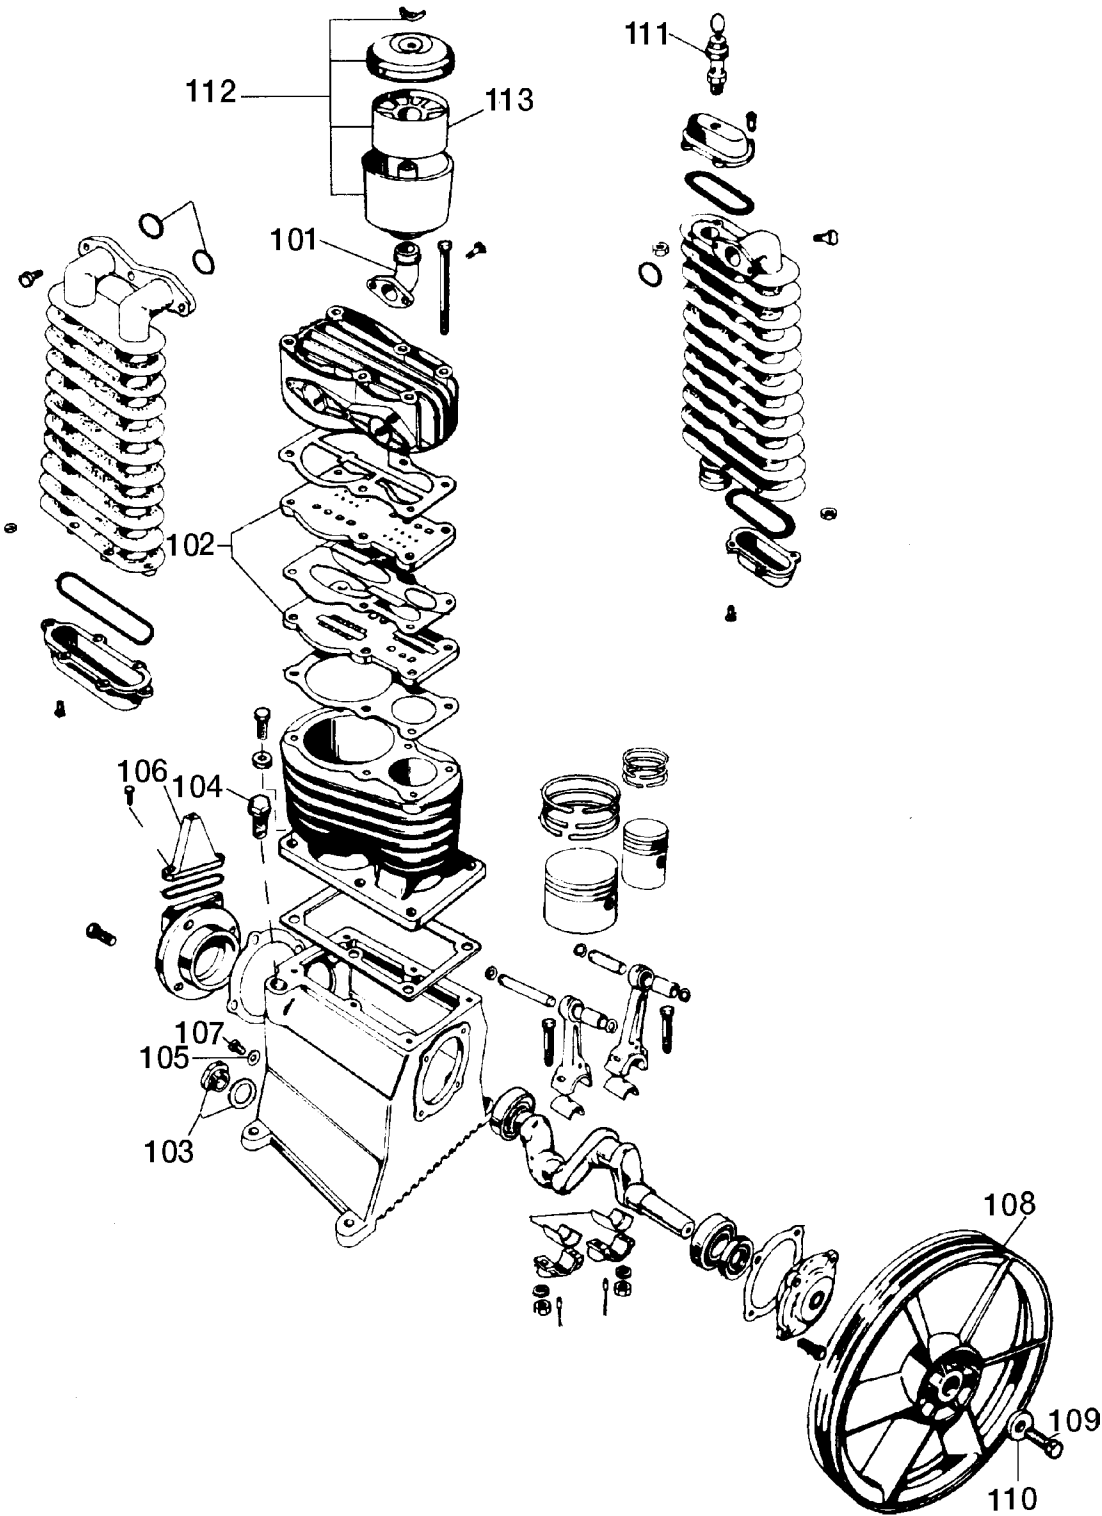

BAL-T39

Parts List for ACSL7580V2 Type 2

Item Number	Part Number	Description	Qty Required
1	000000-00	No Longer Available	1
2	MO-9071	MOTOR 7.5HP	1
2	A08093	START CAPACITOR	1
3	5140110-49	PRESSURE SWITCH	1
4	TIA-4200	VALVE SAFETY 200 .25	1
5	GA-360-B	GAUGE 300 PSI BACK M	1
6	N000323	VALVE GLOBE 200 PSI	1
7	N286039	DRAIN VALVE	1
8	000000-00	No Longer Available	1
8	000000-00	No Longer Available	1
9	SSF-953-ZN	SCREW #10X.625 HHW S	2
10	PU-2898	PULLEY 2A-SEC 5.75 O	1
11	BT-312	BELT A-SEC 63.00 EFF	2
12	SSF-8131	NUT SPEED 8AB U TYPE	2
13	000000-00	No Longer Available	1
14	AC-0763	TUBE PRESSURE RELIEF	1
15	000000-00	No Longer Available	1
16	SSP-7811	ASSY NUT SLEEVE 1/4	2
17	AC-0764	MANIFOLD 1 NPT ALUMI	1
18	SSP-7824	ASSY NUT SLEEVE 5/8	1
101	ABP-1000123	ELBOW INLET T39	1
102	BAL-1000345	PLATE VALVE	1
103	BAL-1000306	GLASS SIGHT OIL	1
104	000000-00	No Longer Available	1
105	BAL-1000269	GASKET OIL FILL PLUG	1
106	BAL-1000112	ASSY OIL BREATHER BA	1
107	000000-00	No Longer Available	1

Parts List for ACSL7580V2 Type 2

Item Number	Part Number	Description	Qty Required
108	AC-0436	FLYWHEEL T39	1
109	BAL-1000587	BOLT FLYWHEEL NS39 B	1
110	BAL-1000417	WASHER FLYWHEEL NS39	1
111	ABP-9049020	VALVE SAFETY	1
112	AC-0437	FILTER INLET SOLBERG	1
113	AC-0438	ELEMENT FILTER T29 &	1
856	000000-00	No Longer Available	1
856	5140067-09	NIPPLE	1
856	000000-00	No Longer Available	1
856	000000-00	No Longer Available	1
856	BAL-8226022	KIT GASKET T39	1
856	AC-0485	BRACKET BELTGUARD	1
856	DAC-252	VALVE CHECK 1/2NPT X	1
856	BAL-8226024	KIT VALVE T39	1