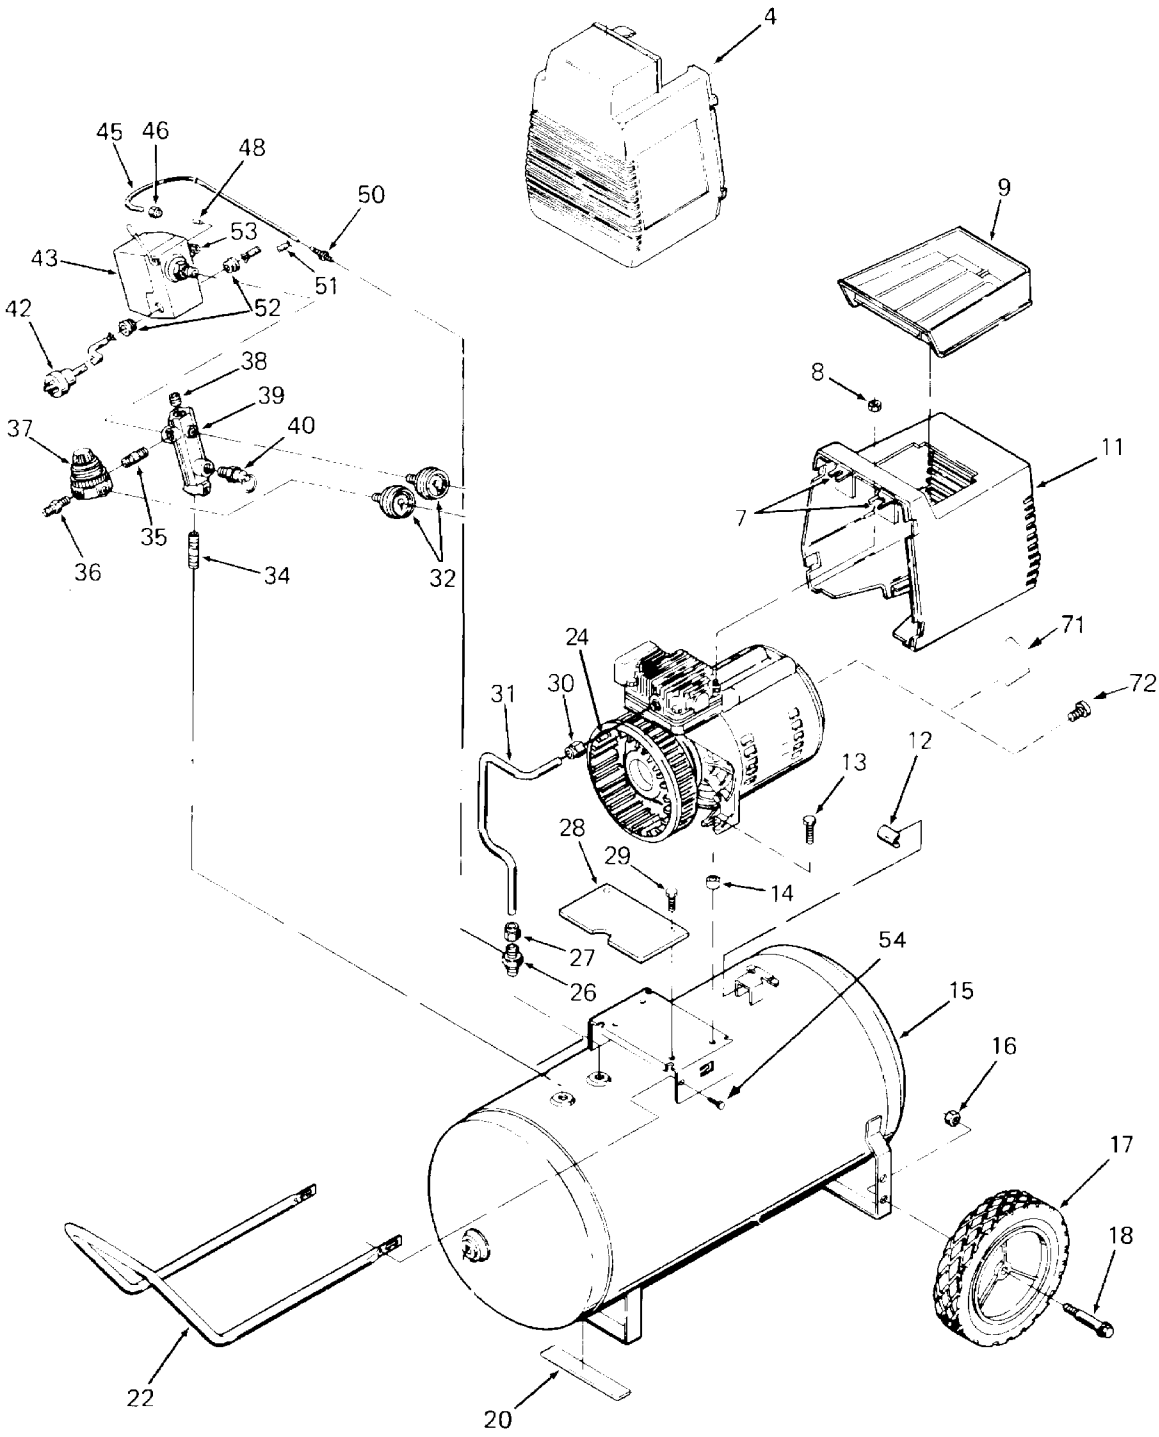

KEY NO.	TORQUE
59	7 to 10 Ft. Lbs.
57	7 to 10 Ft. Lbs.
67	100 to 120 In. Lbs.
69	80 to 100 In. Lbs.
◆	42 to 48 In. Lbs.

## Parts List for AF320 Type 2

Item Number	Part Number	Description	Qty Required
4	AC-0078	SHROUD FRONT BLK	1
7	CAC-1121	BRACKET SHROUD	2
8	038738-00	NUT	2
9	CAC-1080	TRAY TOOL	1
10	000000-00	No Longer Available	1
11	000000-00	No Longer Available	1
12	SSF-505	SCREW .250-28X.915 U	2
13	000000-00	No Longer Available	2
16	SSF-8080-ZN	NUT .375-16 UNC-2B H	2
17	000000-00	No Longer Available	2
18	CAC-60	BOLT .375-16X2.25 UN	2
20	SUDL-6-1	STRIP RUBBER FOOT	1
22	000000-00	No Longer Available	1
26	A19711	VALVE CHECK 1/2NPT X	1
27	SSP-7813	ASSY NUT SLEEVE 3/8	1
28	AC-0155	PLATE	1
29	SSF-1000	SCREW #12-14X.750 HE	2
30	SSP-7821-1	NUT .563-18 UNF HEX	1
31	CAC-1155	TUBE OUTLET 2.5 & 3H	1
32	Z-D23004	GAUGE 1.5OD 200PSI .	2
33	000000-00	No Longer Available	1
34	SS-2072-1	NIPPLE .375 NPT X 1.	1
35	N053094	NIPPLE	1
36	D26889	ADAPTER .25 NPT X .2	1
37	CAC-4296-1	REGULATOR 3PORT P2 L	1
38	SS-3222-CD	PLUG PIPE	1
39	000000-00	No Longer Available	1