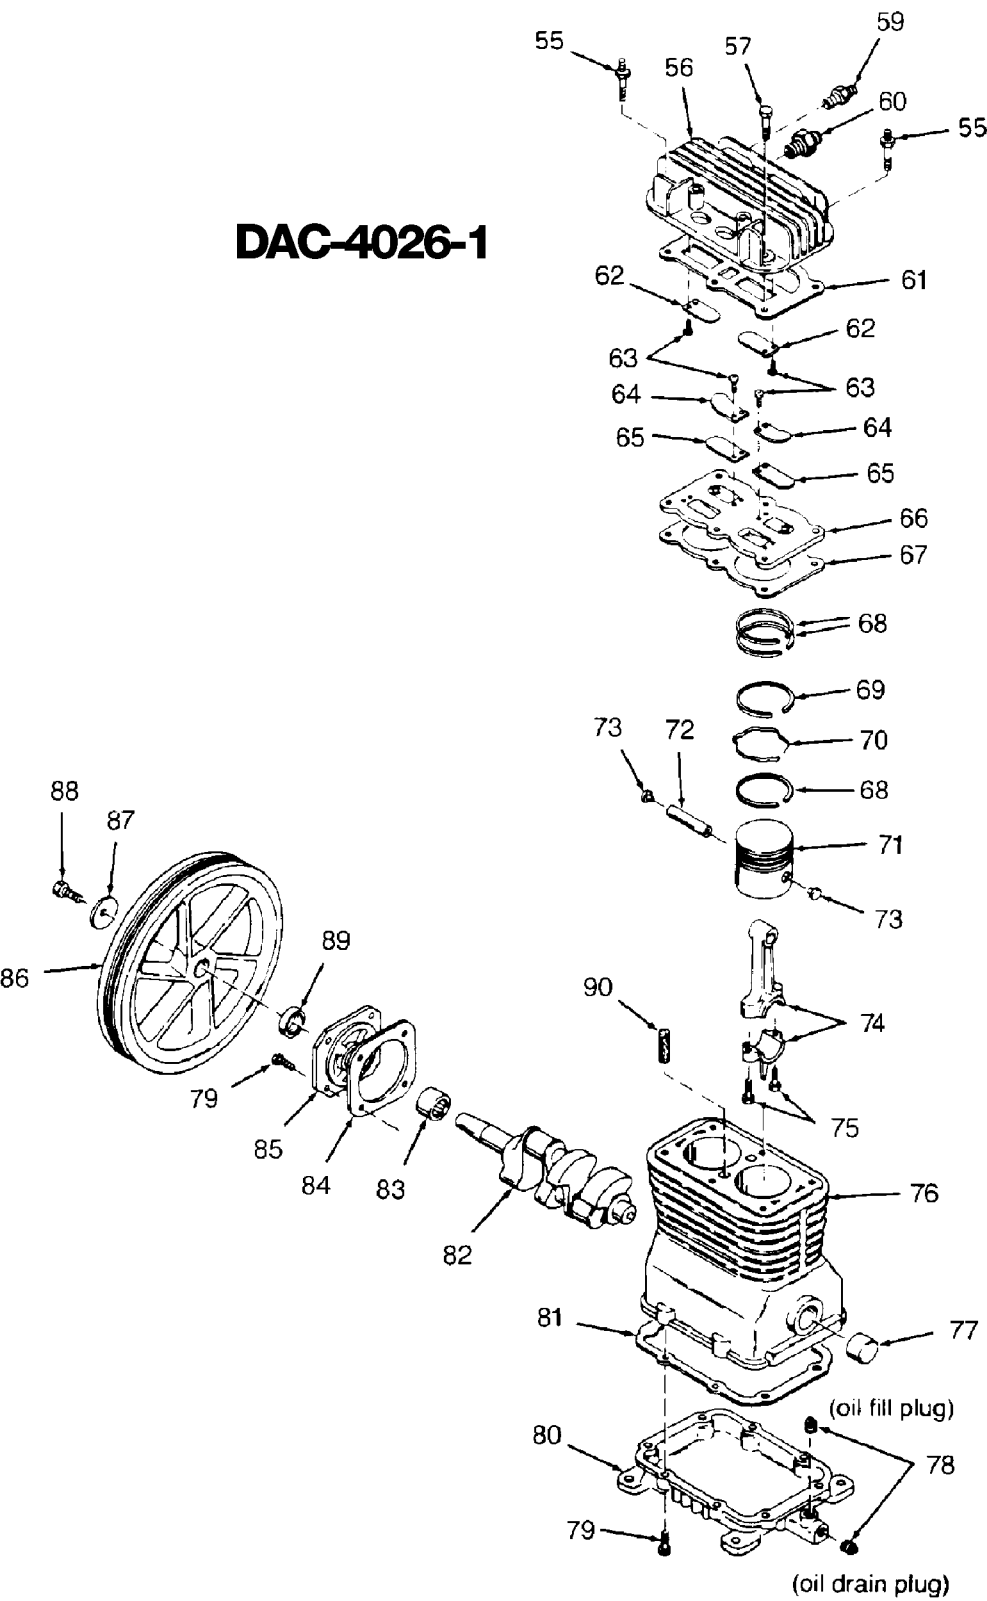

DAC-4026-1

Parts List for AFL2520 Type 1

Item Number	Part Number	Description	Qty Required
1	CAC-322	BELTGUARD OUTSIDE	1
2	CAC-323	BELTGUARD INSIDE	1
3	SSF-8113-ZN	NUT .375-16X.563 HEX	1
4	000000-00	No Longer Available	1
5	000000-00	No Longer Available	1
6	265-17	FILTER FELT	1
7	265-18	RETAINER FILTER	1
8	5140123-08	SCREW	1
10	SSP-7812	ASSY NUT SLEEVE 1/2	1
11	000000-00	No Longer Available	1
12	TIA-4150	VALVE SAFETY 150 .25	1
13	Z-D23004	GAUGE 1.5OD 200PSI .	1
14	SSP-7811	ASSY NUT SLEEVE 1/4	1
15	000000-00	No Longer Available	1
17	CAC-4296-1	REGULATOR 3PORT P2 L	1
18	D26889	ADAPTER .25 NPT X .2	1
19	N053094	NIPPLE	1
20	33821-00	BUSHING	1
20	438010040063	HEYCO BUSHINGS	1
21	CAC-95	MANIFOLD	1
22	A18885	GAUGE	1
23	SUDL-415-1	ASSY CORD POWER ST	1
24	SSW-7385	BUSHING STRAIN RELIE	1
26	000000-00	No Longer Available	1
27	000000-00	No Longer Available	1
28	SS-2072-1	NIPPLE .375 NPT X 1.	1
29	CAC-437-2	VALVE CHECK 1/2NPT X	1

Parts List for AFL2520 Type 1

Item Number	Part Number	Description	Qty Required
30	SSF-928	SCREW .313-18X.875 H	4
31	CAC-1013	SCREW HOLD DOWN	1
32	000000-00	No Longer Available	1
33	CAC-1011	SPRING ELASTOMER	1
34	SSN-56-ZN	WASHER 1 X 11/32 X 1	1
35	N017772	LOCK WASHER	1
36	SS-2038-ZN	NUT .313-18 WING	1
37	000000-00	No Longer Available	1
38	CAC-1059	CLIP RETAINING	2
39	SUDL-6-1	STRIP RUBBER FOOT	1
40	CAC-60	BOLT .375-16X2.25 UN	2
41	000000-00	No Longer Available	2
42	SSF-8080-ZN	NUT .375-16 UNC-2B H	2
43	N286039	DRAIN VALVE	1
47	D21594	PIN MOTOR MOUNT OIL	1
48	000000-00	No Longer Available	1
49	SUDL-65	KEY MOTOR SHAFT	1
50	000000-00	No Longer Available	1
51	SS-391	SCREW .250-20 .625 S	1
52	C-BT-222	BELT 6J 38.0 EFF	1
53	D26742	SCREW #10-16 X .500	1
55	SSF-6627	STUD SHOULDER 3/8-16	1
56	Z-CAC-4213	ASSY HEAD	1
57	SSF-955	SCREW .375-16X1.50 H	5
59	SS-8553	CONNECTOR BODY	1
60	SSP-9401	CONNECTOR BODY STRAI	1
61	5140118-80	GASKET	1