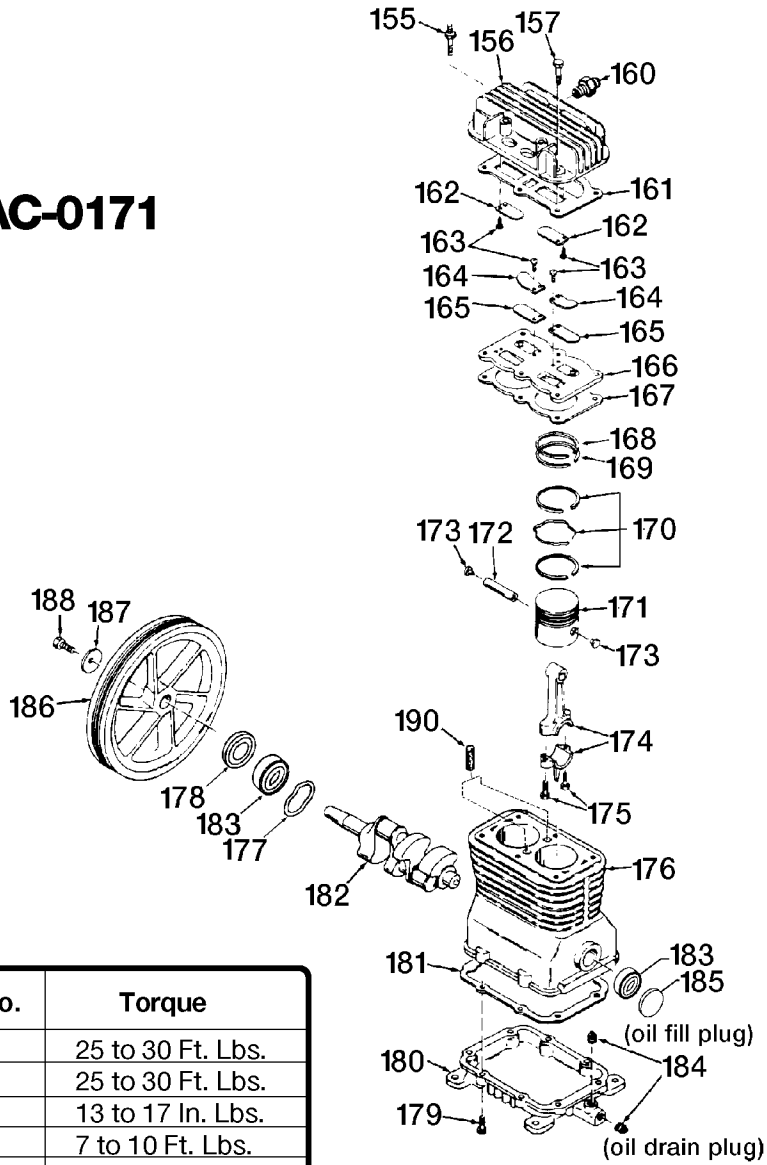

# AC-0171

Key No.	Torque
155	25 to 30 Ft. Lbs.
157	25 to 30 Ft. Lbs.
163	13 to 17 In. Lbs.
175	7 to 10 Ft. Lbs.
179	9 to 12 Ft. Lbs.
188	15 to 20 Ft. Lbs.

## Parts List for AFL660V Type 0

Item Number	Part Number	Description	Qty Required
1	SSF-953-ZN	SCREW #10X.625 HHW S	1
2	000000-00	No Longer Available	1
3	SSF-8113-ZN	NUT .375-16X.563 HEX	1
4	000000-00	No Longer Available	1
5	CAC-362-1	CLOSURE BELTGUARD	1
6	SSP-9401	CONNECTOR BODY STRAI	1
7	SSP-7812	ASSY NUT SLEEVE 1/2	2
8	SS-8553	CONNECTOR BODY	1
9	SSP-7811	ASSY NUT SLEEVE 1/4	1
10	C-BT-224	BELT 6J 47.3 EFF	1
11	SS-391	SCREW .250-20 .625 S	1
12	000000-00	No Longer Available	1
13	SUDL-65	KEY MOTOR SHAFT	1
14	CAC-4205	CORD MOTOR SJT 14G	1
15	Z-MO-3022-1	MOTOR 2 POLE 240V O/	1
16	CAC-1331	TUBE PRESSURE RELEAS	1
17	SSF-928	SCREW .313-18X.875 H	4
19	000000-00	No Longer Available	1
20	SS-3222-CD	PLUG PIPE	1
21	CAC-95	MANIFOLD	1
22	TIA-4150	VALVE SAFETY 150 .25	1
23	A18885	GAUGE	1
24	39124607	SCREW .250-20X.625 H	2
26	000000-00	No Longer Available	1
27	N000323	VALVE GLOBE 200 PSI	1
29	SSF-8150	NUT .312-18 UNC HEX	1
35	000000-00	No Longer Available	1