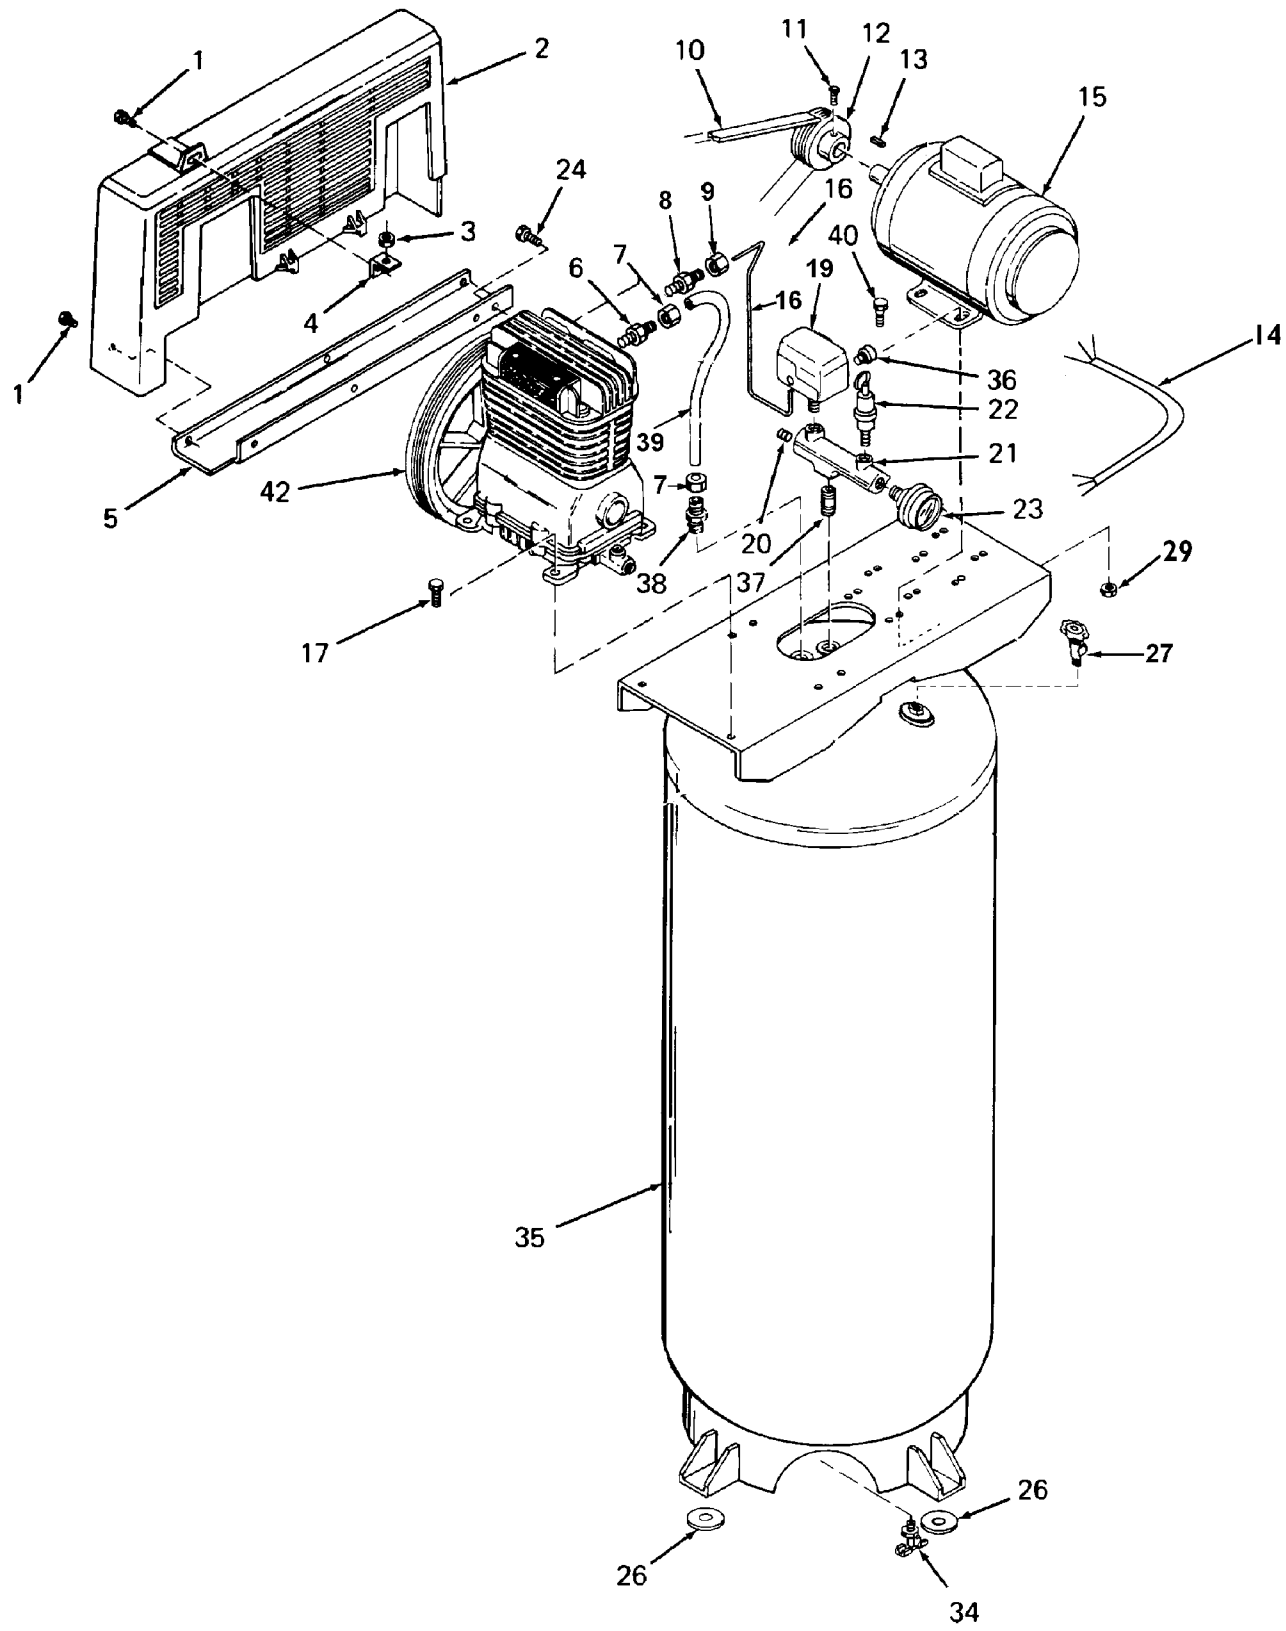

# AC-0171

Key No.	Torque
155	25 to 30 Ft. Lbs.
157	25 to 30 Ft. Lbs.
163	13 to 17 In. Lbs.
175	7 to 10 Ft. Lbs.
179	9 to 12 Ft. Lbs.
188	15 to 20 Ft. Lbs.

# CAC-4029

## Parts List for AFL660V Type 0

Item Number	Part Number	Description	Qty Required
1	SSF-953-ZN	SCREW #10X.625 HHW S	1
2	000000-00	No Longer Available	1
3	SSF-8113-ZN	NUT .375-16X.563 HEX	1
4	000000-00	No Longer Available	1
5	CAC-362-1	CLOSURE BELTGUARD	1
6	SSP-9401	CONNECTOR BODY STRAI	1
7	SSP-7812	ASSY NUT SLEEVE 1/2	2
8	SS-8553	CONNECTOR BODY	1
9	SSP-7811	ASSY NUT SLEEVE 1/4	1
10	C-BT-224	BELT 6J 47.3 EFF	1
11	SS-391	SCREW .250-20 .625 S	1
12	000000-00	No Longer Available	1
13	SUDL-65	KEY MOTOR SHAFT	1
14	CAC-4205	CORD MOTOR SJT 14G	1
15	Z-MO-3022-1	MOTOR 2 POLE 240V O/	1
16	CAC-1331	TUBE PRESSURE RELEAS	1
17	SSF-928	SCREW .313-18X.875 H	4
19	000000-00	No Longer Available	1
20	SS-3222-CD	PLUG PIPE	1
21	CAC-95	MANIFOLD	1
22	TIA-4150	VALVE SAFETY 150 .25	1
23	A18885	GAUGE	1
24	39124607	SCREW .250-20X.625 H	2
26	000000-00	No Longer Available	1
27	N000323	VALVE GLOBE 200 PSI	1
29	SSF-8150	NUT .312-18 UNC HEX	1
35	000000-00	No Longer Available	1