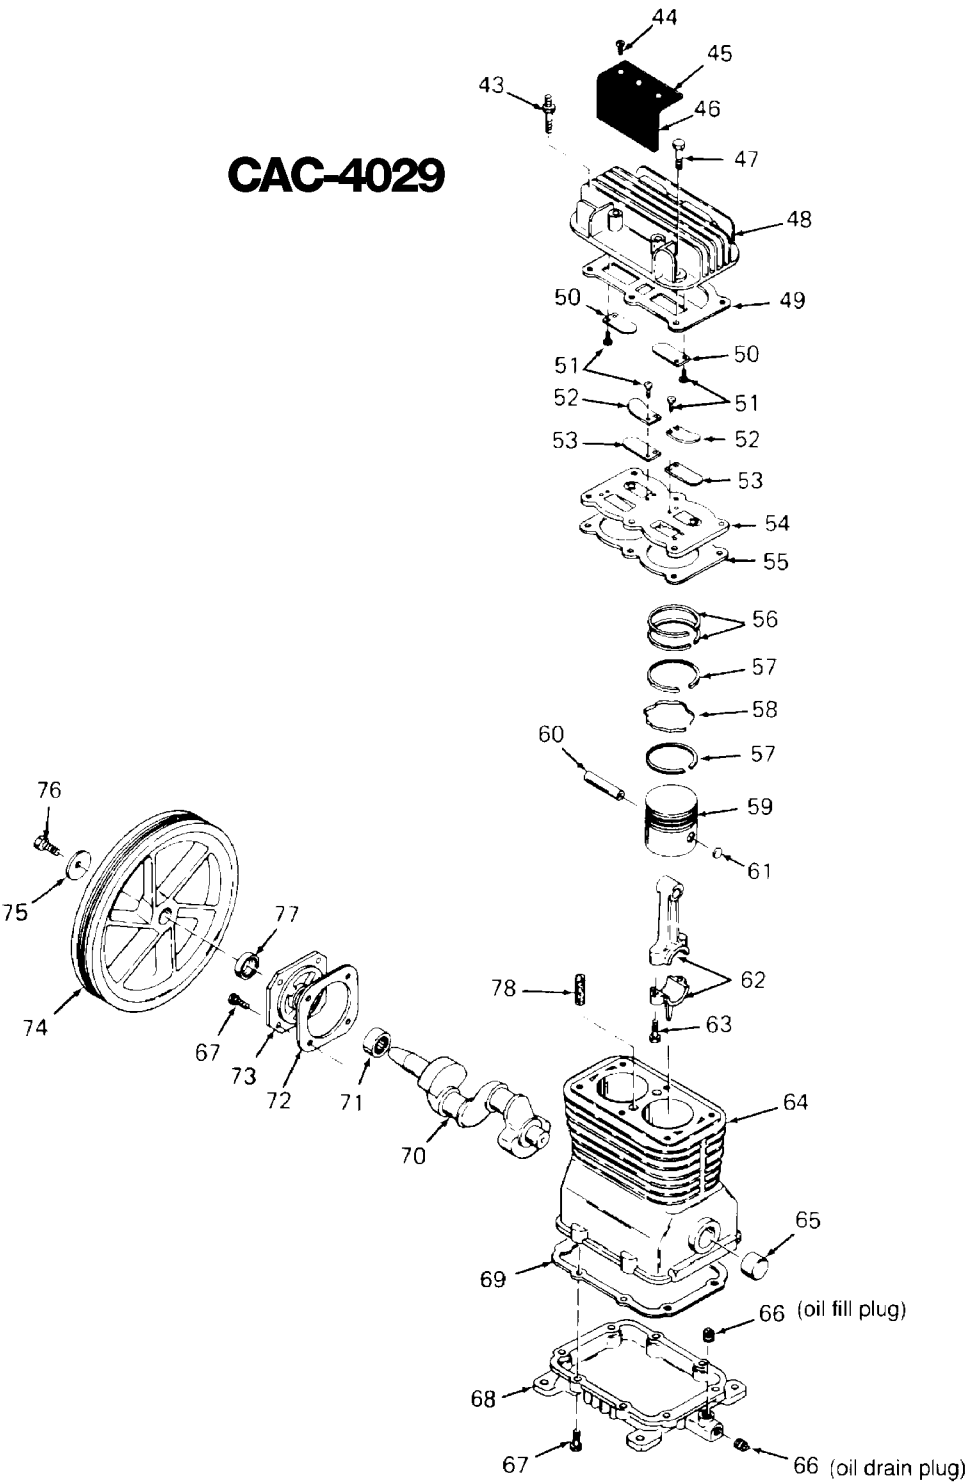

# AC-0171

Key No.	Torque
155	25 to 30 Ft. Lbs.
157	25 to 30 Ft. Lbs.
163	13 to 17 In. Lbs.
175	7 to 10 Ft. Lbs.
179	9 to 12 Ft. Lbs.
188	15 to 20 Ft. Lbs.

## Parts List for AFL660V Type 0

Item Number	Part Number	Description	Qty Required
1	SSF-953-ZN	SCREW #10X.625 HHW S	1
2	000000-00	No Longer Available	1
3	SSF-8113-ZN	NUT .375-16X.563 HEX	1
4	000000-00	No Longer Available	1
5	CAC-362-1	CLOSURE BELTGUARD	1
6	SSP-9401	CONNECTOR BODY STRAI	1
7	SSP-7812	ASSY NUT SLEEVE 1/2	2
8	SS-8553	CONNECTOR BODY	1
9	SSP-7811	ASSY NUT SLEEVE 1/4	1
10	C-BT-224	BELT 6J 47.3 EFF	1
11	SS-391	SCREW .250-20 .625 S	1
12	000000-00	No Longer Available	1
13	SUDL-65	KEY MOTOR SHAFT	1
14	CAC-4205	CORD MOTOR SJT 14G	1
15	Z-MO-3022-1	MOTOR 2 POLE 240V O/	1
16	CAC-1331	TUBE PRESSURE RELEAS	1
17	SSF-928	SCREW .313-18X.875 H	4
19	000000-00	No Longer Available	1
20	SS-3222-CD	PLUG PIPE	1
21	CAC-95	MANIFOLD	1
22	TIA-4150	VALVE SAFETY 150 .25	1
23	A18885	GAUGE	1
24	39124607	SCREW .250-20X.625 H	2
26	000000-00	No Longer Available	1
27	N000323	VALVE GLOBE 200 PSI	1
29	SSF-8150	NUT .312-18 UNC HEX	1
35	000000-00	No Longer Available	1