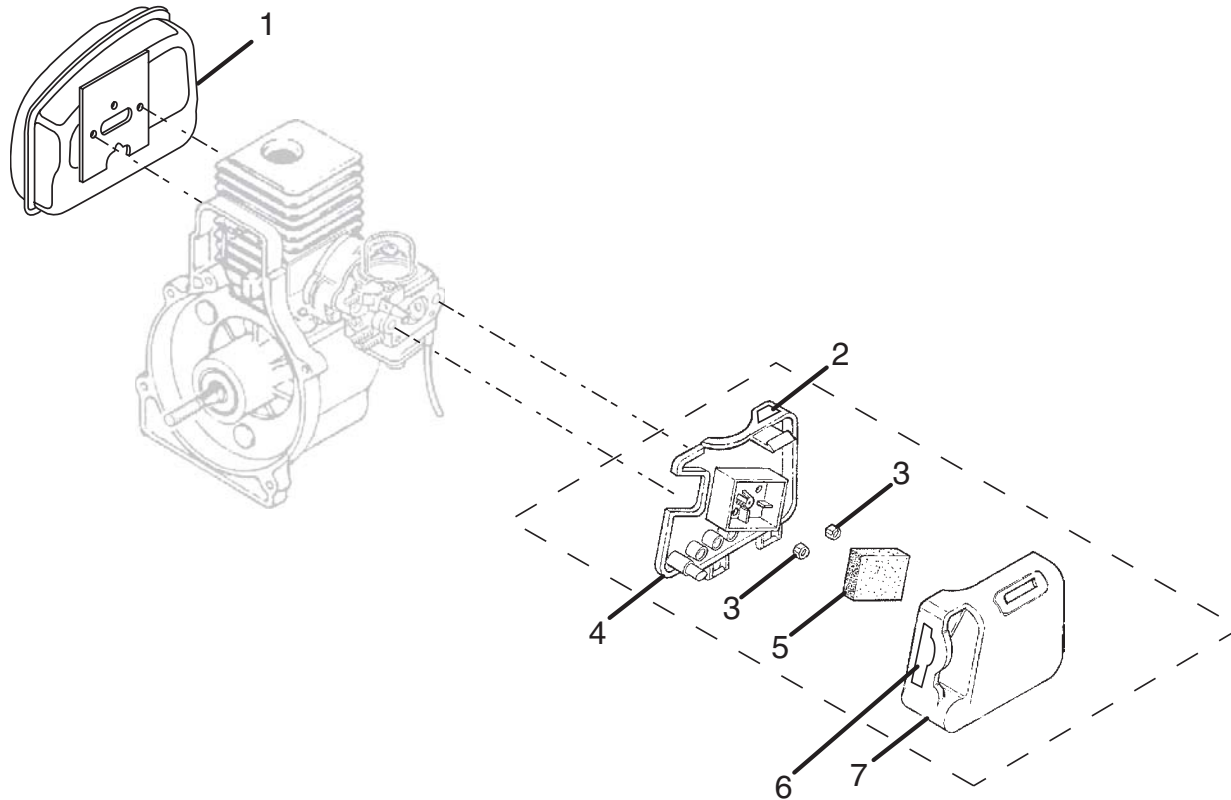

ALKO CURVED SHAFT TRIMMER – MODEL NO. AK70023

PARTS LIST

KEY NO.	PART NUMBER	DESCRIPTION	QTY.
1	PA01073	MUFFLER ASSEMBLY.....	1
2	PS02788	PRIMER DECAL.....	1
3	81208	LOCK NUT (10-24).....	2
4	PS02113	BOX AIR FILTER (CONEHEAD)	1
5	98760	AIR FILTER.....	1
6	PS02523	CHOKE DECAL.....	1
7	PS02309	AIR BOX COVER.....	1
8	06502	SPARK SCREEN (NOT SHOWN)	1
	983000213	OPERATOR'S MANUAL	1

8-03