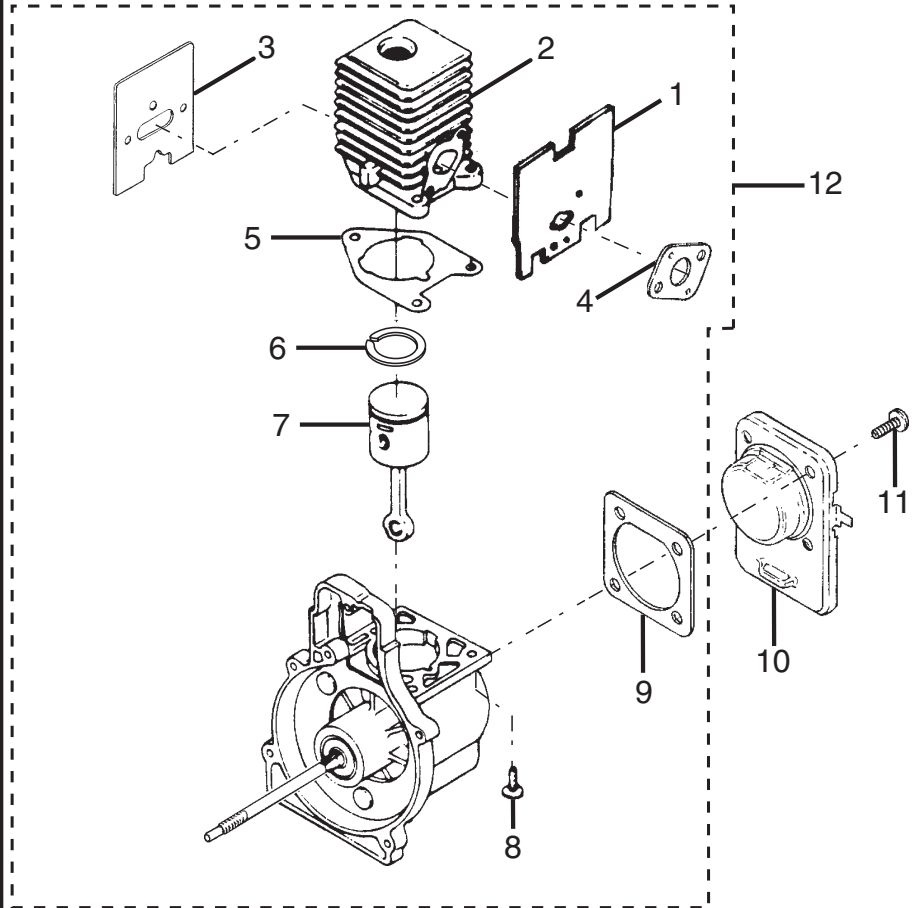

PARTS LIST FOR FIGURE B

KEY NO.	PART NUMBER	DESCRIPTION	QTY.
1	984607001	BOOM ASSEMBLY KIT	1
2	PS06336	BOOM DECAL (WARNING)	1
3	PA01014	GRASS DEFLECTOR	1
4	07928	CLAMP	1
5	983823001	SCREW	1
6	A98231A	HOUSING AND EYELETS	1
7	06713	COMPRESSION SPRING	1
8	PA0387A	SPOOL W/LINE (.080 in)	1
9	A98866A	SPOOL RETAINER (RH/THREAD)	1
10	PA00249	FASTENER PARTS KIT	1
11	98822A	FRONT HANDLE	1
12	PS01502	FLEX SHAFT	1
13	PS03423	DECAL, MODEL (ALKO - FRS250)	1

ALKO CURVED SHAFT TRIMMER – MODEL NO. AK70023

FIGURE C

FIGURE D

ALKO CURVED SHAFT TRIMMER – MODEL NO. AK70023

The model number will be found on a plate attached to the motor housing. Always mention the model number in all correspondence regarding your **STRING TRIMMER** or when ordering repair parts.

PARTS LIST FOR FIGURE C

KEY NO.	PART NUMBER	DESCRIPTION	QTY.
1	06900A	HEAT DAM GASKET	1
2	04474	CARBURETOR BOLT	2
3	98768A	HEAT DAM	1
4	093221	PAN HEAD SEMS SCREW	2
5	98766A	CARBURETOR GASKET	1
6	0143910	RUBBER HOSE (63.5 mm)	1
7	07332	INLINE FUEL FITTING	1
8	A09115	FUEL CAP	1
9	98792	BUMPER	3
10	PA01678	* FUEL TANK ASSEMBLY	1
11	984534001	CARBURETOR ASSEMBLY KIT	1
12	985077001	FUEL FILTER KIT	1
		(INCLUDED ON FUEL TANK ASSEMBLY)	

PARTS LIST FOR FIGURE D

KEY NO.	PART NUMBER	DESCRIPTION	QTY.
1	06900A	HEAT DAM GASKET	1
2	PS05699	CYLINDER	1
3	PS04000	MUFFLER GASKET	1
4	98766A	CARBURETOR GASKET	1
5	04388B	CYLINDER GASKET	1
6	PS01359	PISTON RING (1-5/16 in.)	1
7	984544001	PISTON ASSEMBLY KIT	1
8	PS02807	SCREW (12-24 x .660 PAN TORX)	3
9	06443A	GASKET COVER, C/C	1
10	PS02130	CRANKCASE COVER	1
11	PS01565	PAN HEAD SCREW	4
12	984536001	SHORT BLOCK ASSEMBLY	1