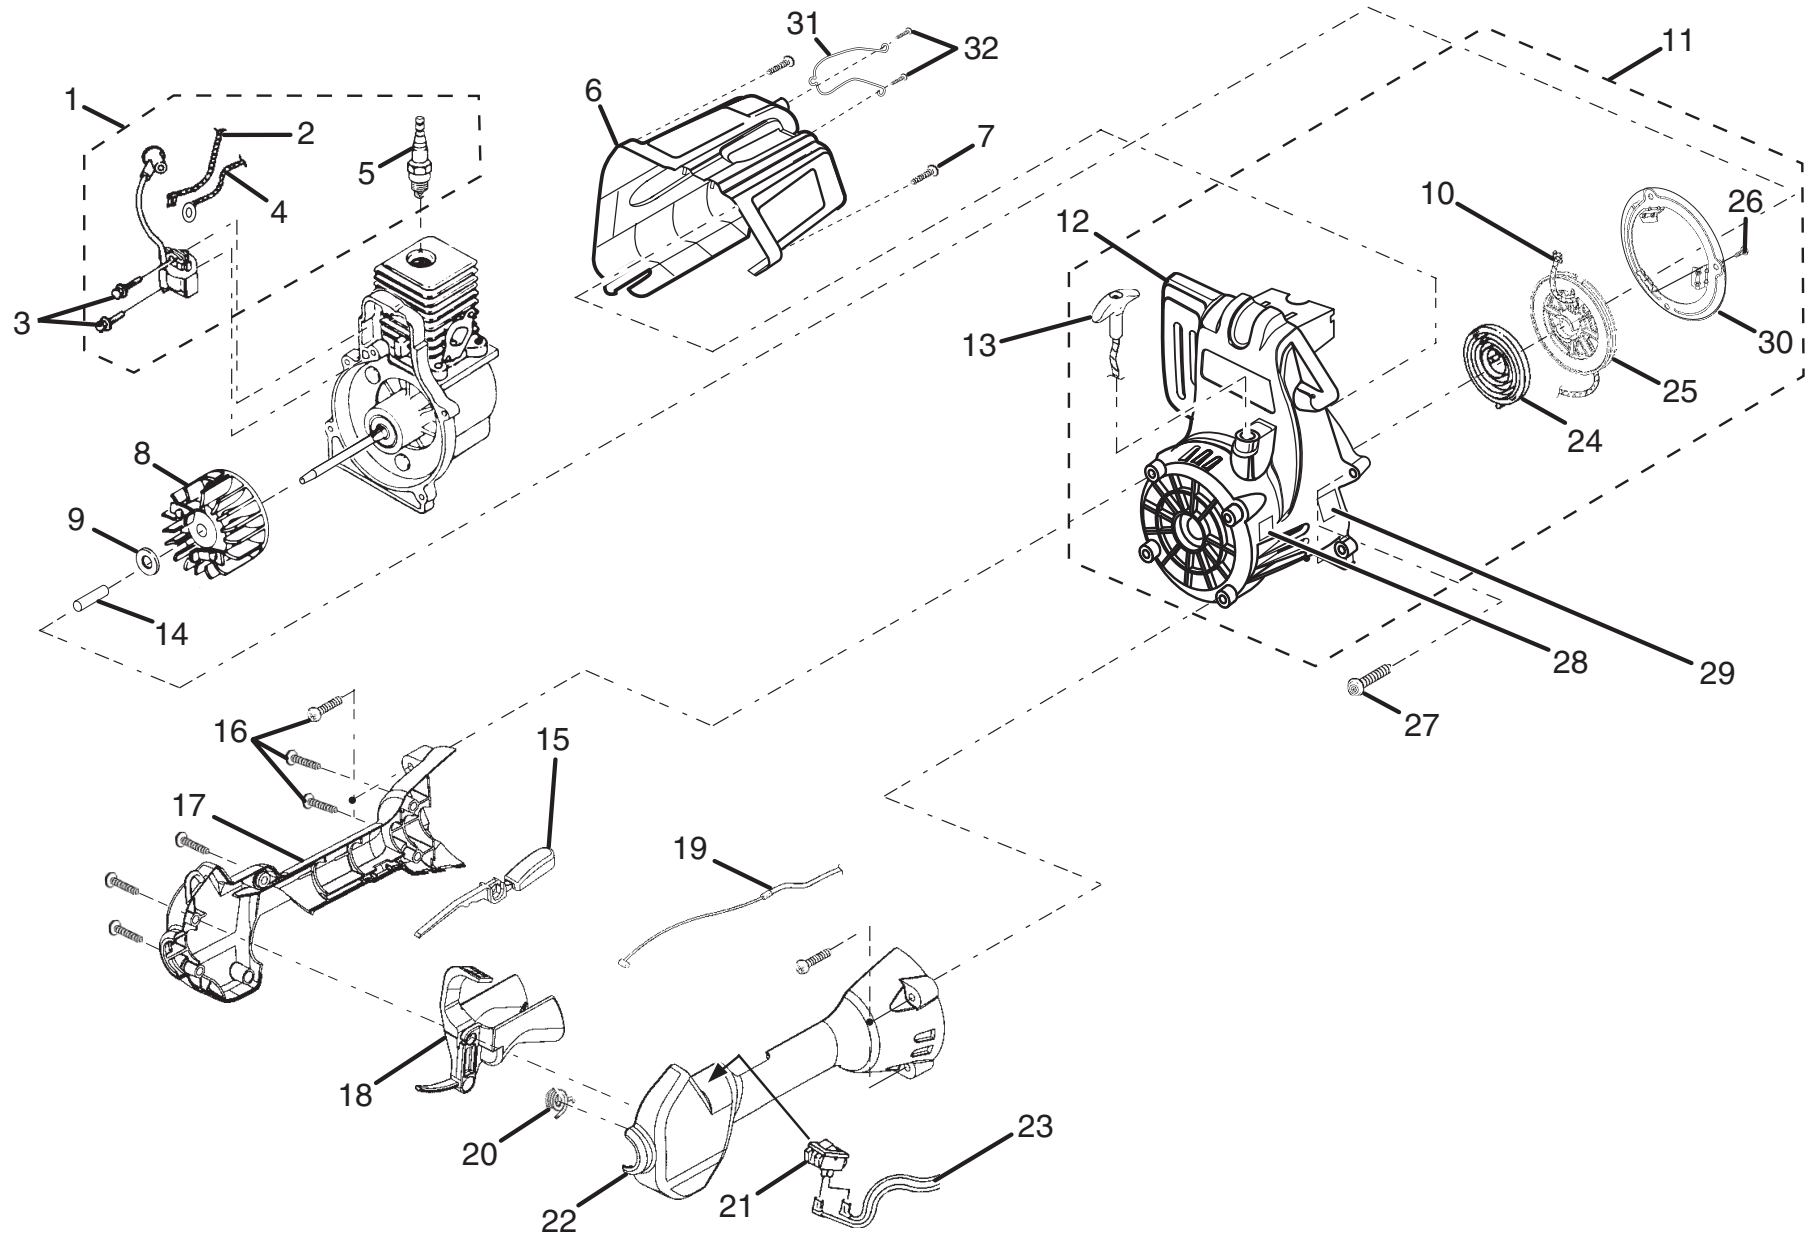

ALKO CURVED SHAFT TRIMMER – MODEL NO. AK70023

FIGURE A

ALKO CURVED SHAFT TRIMMER – MODEL NO. AK70023

The model number will be found on a plate attached to the engine housing. Always mention the model number in all correspondence regarding your **STRING TRIMMER** or when ordering repair parts.

PARTS LIST FOR FIGURE A

NO.	KEY NUMBER	PART DESCRIPTION	QTY.	NO.	KEY NUMBER	PART DESCRIPTION	QTY.
1	984532001	IGNITION KIT.....	1	18	PS01814	TRIGGER.....	1
2	A06963	ELECTRICAL LEAD.....	1	19	PS01177	THROTTLE CABLE.....	1
3	82540	SCREW.....	2	20	PS01718	SPRING.....	1
4	A06964	ELECTRICAL LEAD.....	1	21	07385	SWITCH.....	1
5	PS02227	SPARK PLUG.....	1	22	PS01125	CONTROL HANDLE / LH.....	1
6	984633001	REAR COVER ASSEMBLY.....	1	23	PA00387	ELECTRICAL LEADS.....	1
7	82563	SCREW.....	2	24	A98773A	SPRING & CONTAINER.....	1
8	984531001	ROTOR AND PAWL ASSEMBLY.....	1	25	98770A	STARTER PULLEY.....	1
9	PS84065	WASHER.....	1	26	82543	SCREW.....	3
10	9789902	STARTER ROPE 42 in.	1	27	82538	SCREW.....	4
11	984605001	STARTER ASSEMBLY.....	1	28	06976	DECAL, CE.....	1
12	A092221	STARTER HOUSING AND EYELET.....	1	29	984288001	DECAL, 112 POWER SOUND.....	1
13	PS00179	STARTER GRIP.....	1	30	PS00326	AIR BAFFLE PLATE.....	1
14	98795A	DRIVE CONNECTOR.....	1	31	PS00218	MUFFLER GUARD.....	1
15	PS01128	INTERLOCK TRIGGER.....	1	32	82541	SCREW.....	2
16	82589	SCREW.....	9	33	03646	TORX WRENCH (NOT SHOWN).....	1
17	PS01124	CONTROL HANDLE / RH.....	1				

PARTS LIST FOR FIGURE B

KEY NO.	PART NUMBER	DESCRIPTION	QTY.
1	984607001	BOOM ASSEMBLY KIT	1
2	PS06336	BOOM DECAL (WARNING)	1
3	PA01014	GRASS DEFLECTOR	1
4	07928	CLAMP	1
5	983823001	SCREW	1
6	A98231A	HOUSING AND EYELETS	1
7	06713	COMPRESSION SPRING	1
8	PA0387A	SPOOL W/LINE (.080 in)	1
9	A98866A	SPOOL RETAINER (RH/THREAD)	1
10	PA00249	FASTENER PARTS KIT	1
11	98822A	FRONT HANDLE	1
12	PS01502	FLEX SHAFT	1
13	PS03423	DECAL, MODEL (ALKO - FRS250)	1