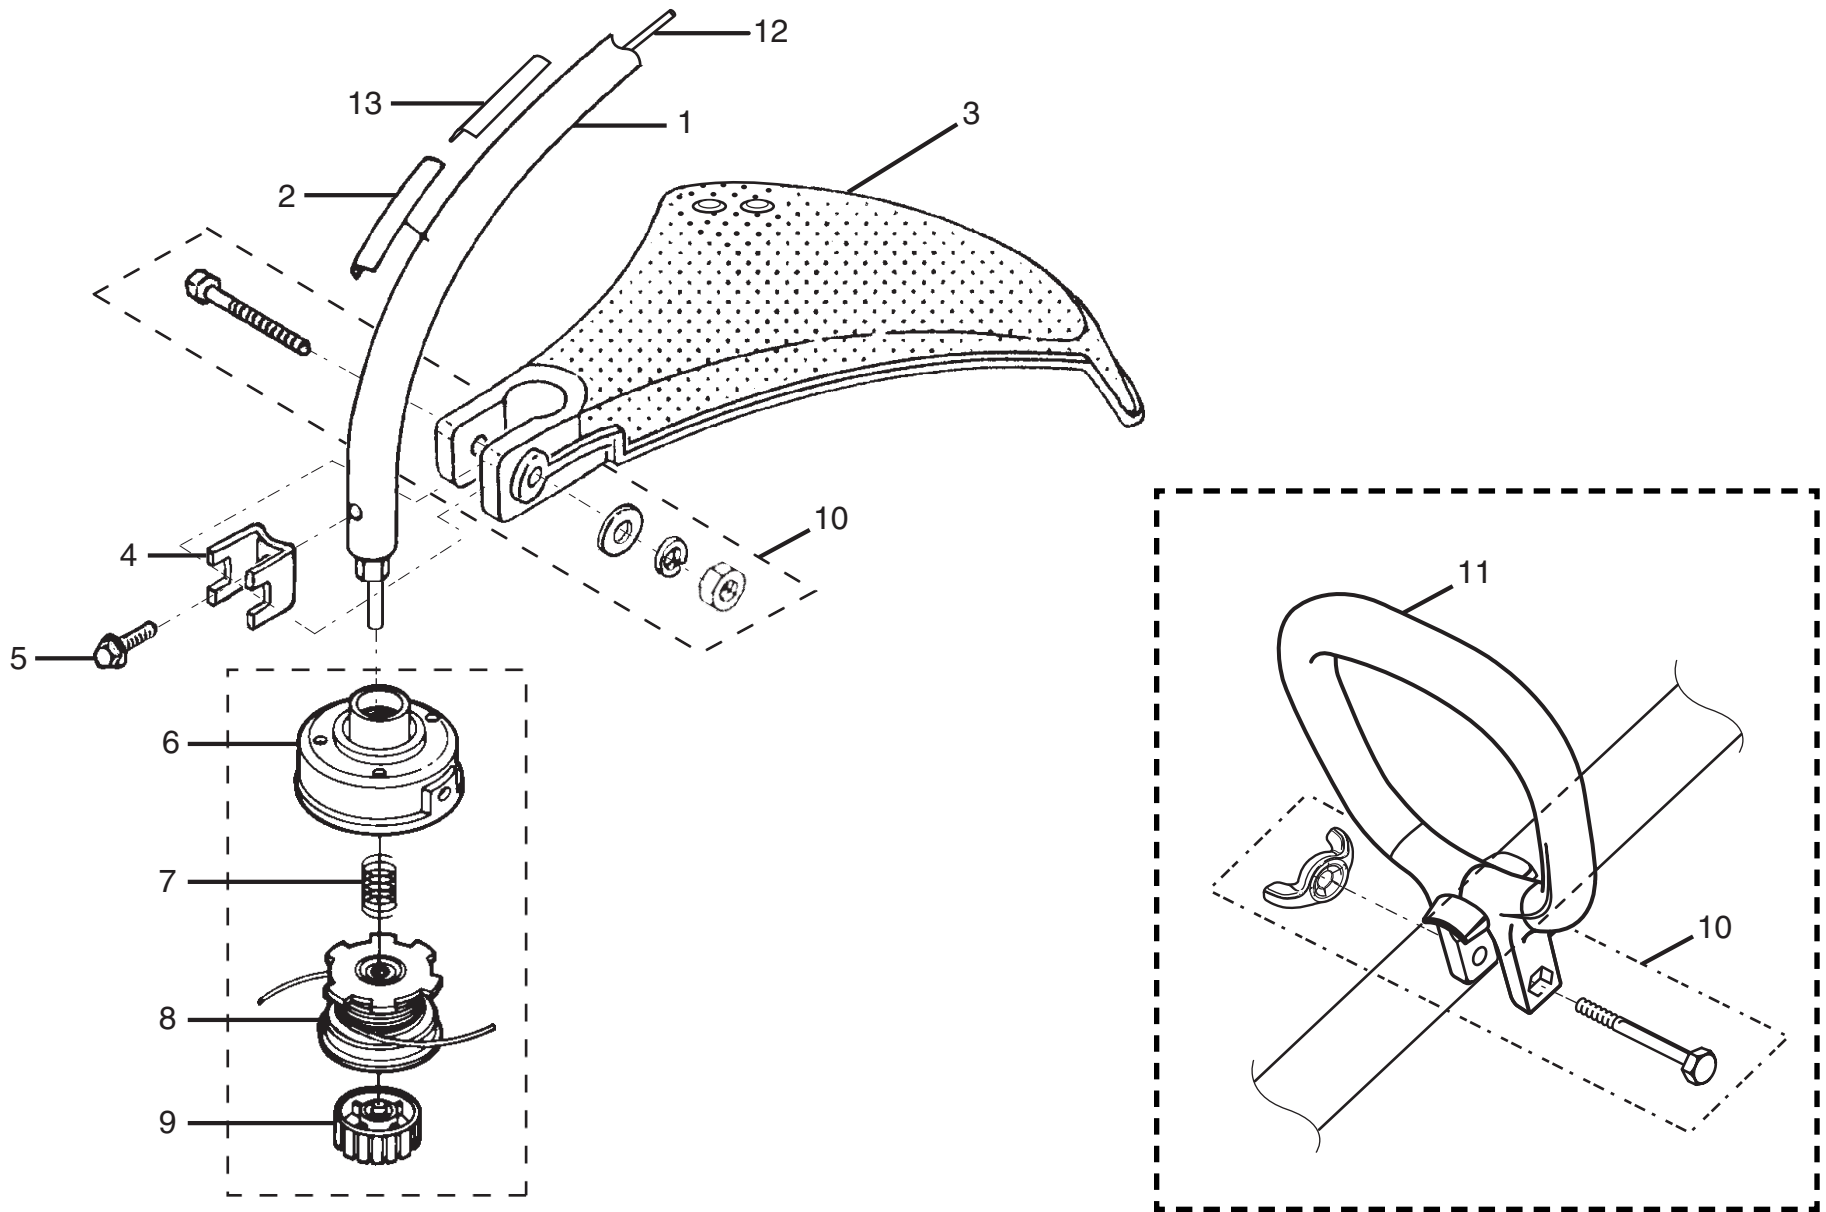

PARTS LIST FOR FIGURE A

NO.	KEY NUMBER	PART DESCRIPTION	QTY.	NO.	KEY NUMBER	PART DESCRIPTION	QTY.
1	984532001	IGNITION KIT.....	1	18	PS01814	TRIGGER.....	1
2	A06963	ELECTRICAL LEAD.....	1	19	PS01177	THROTTLE CABLE.....	1
3	82540	SCREW.....	2	20	PS01718	SPRING.....	1
4	A06964	ELECTRICAL LEAD.....	1	21	07385	SWITCH.....	1
5	PS02227	SPARK PLUG.....	1	22	PS01125	CONTROL HANDLE / LH.....	1
6	984633001	REAR COVER ASSEMBLY.....	1	23	PA00387	ELECTRICAL LEADS.....	1
7	82563	SCREW.....	2	24	A98773A	SPRING & CONTAINER.....	1
8	984531001	ROTOR AND PAWL ASSEMBLY.....	1	25	98770A	STARTER PULLEY.....	1
9	PS84065	WASHER.....	1	26	82543	SCREW.....	3
10	9789902	STARTER ROPE 42 in.	1	27	82538	SCREW.....	4
11	984605001	STARTER ASSEMBLY.....	1	28	06976	DECAL, CE.....	1
12	A092221	STARTER HOUSING AND EYELET.....	1	29	984288001	DECAL, 112 POWER SOUND.....	1
13	PS00179	STARTER GRIP.....	1	30	PS00326	AIR BAFFLE PLATE.....	1
14	98795A	DRIVE CONNECTOR.....	1	31	PS00218	MUFFLER GUARD.....	1
15	PS01128	INTERLOCK TRIGGER.....	1	32	82541	SCREW.....	2
16	82589	SCREW.....	9	33	03646	TORX WRENCH (NOT SHOWN).....	1
17	PS01124	CONTROL HANDLE / RH.....	1				

ALKO CURVED SHAFT TRIMMER – MODEL NO. AK70023

FIGURE B

ALKO CURVED SHAFT TRIMMER – MODEL NO. AK70023

The model number will be found on a plate attached to the motor housing. Always mention the model number in all correspondence regarding your **STRING TRIMMER** or when ordering repair parts.

PARTS LIST FOR FIGURE B

KEY NO.	PART NUMBER	DESCRIPTION	QTY.
1	984607001	BOOM ASSEMBLY KIT	1
2	PS06336	BOOM DECAL (WARNING)	1
3	PA01014	GRASS DEFLECTOR	1
4	07928	CLAMP	1
5	983823001	SCREW	1
6	A98231A	HOUSING AND EYELETS	1
7	06713	COMPRESSION SPRING	1
8	PA0387A	SPOOL W/LINE (.080 in)	1
9	A98866A	SPOOL RETAINER (RH/THREAD)	1
10	PA00249	FASTENER PARTS KIT	1
11	98822A	FRONT HANDLE	1
12	PS01502	FLEX SHAFT	1
13	PS03423	DECAL, MODEL (ALKO - FRS250)	1