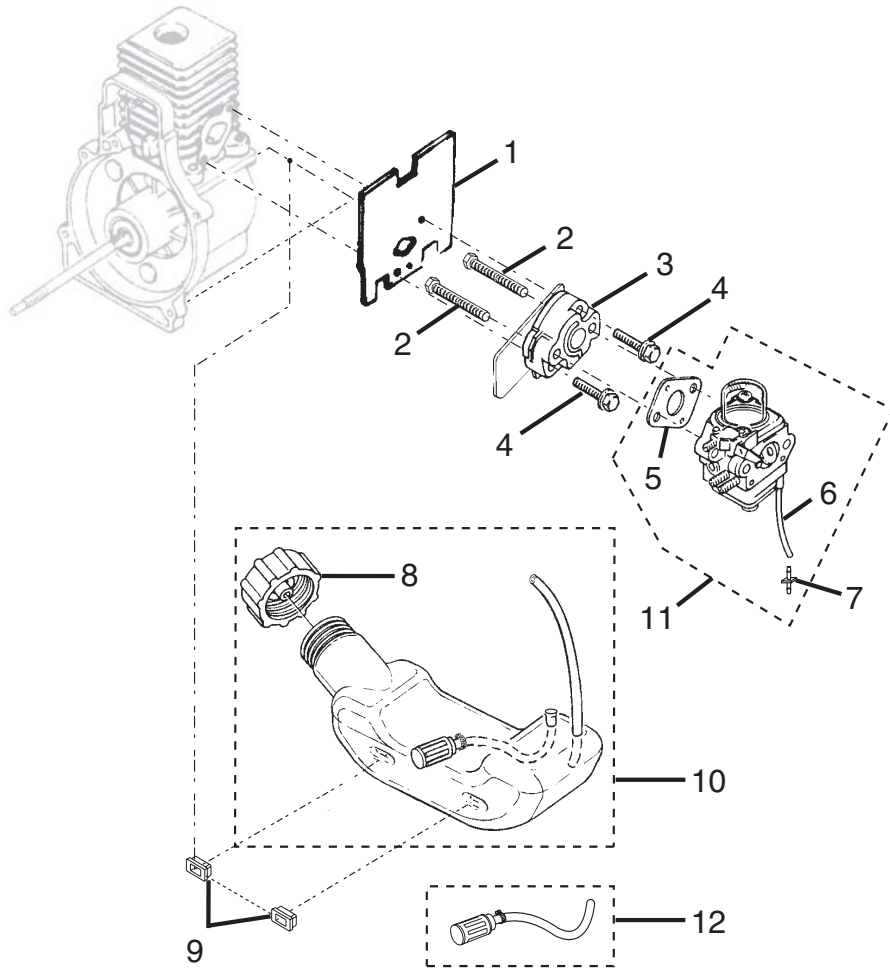

PARTS LIST FOR FIGURE B

KEY NO.	PART NUMBER	DESCRIPTION	QTY.
1	984607001	BOOM ASSEMBLY KIT	1
2	PS06336	BOOM DECAL (WARNING)	1
3	PA01014	GRASS DEFLECTOR	1
4	07928	CLAMP	1
5	983823001	SCREW	1
6	A98231A	HOUSING AND EYELETS	1
7	06713	COMPRESSION SPRING	1
8	PA0387A	SPOOL W/LINE (.080 in)	1
9	A98866A	SPOOL RETAINER (RH/THREAD)	1
10	PA00249	FASTENER PARTS KIT	1
11	98822A	FRONT HANDLE	1
12	PS01502	FLEX SHAFT	1
13	PS03423	DECAL, MODEL (ALKO - FRS250)	1

ALKO CURVED SHAFT TRIMMER – MODEL NO. AK70023

FIGURE C

FIGURE D

ALKO CURVED SHAFT TRIMMER – MODEL NO. AK70023

The model number will be found on a plate attached to the motor housing. Always mention the model number in all correspondence regarding your **STRING TRIMMER** or when ordering repair parts.

PARTS LIST FOR FIGURE C

KEY NO.	PART NUMBER	DESCRIPTION	QTY.
1	06900A	HEAT DAM GASKET	1
2	04474	CARBURETOR BOLT	2
3	98768A	HEAT DAM	1
4	093221	PAN HEAD SEMS SCREW	2
5	98766A	CARBURETOR GASKET	1
6	0143910	RUBBER HOSE (63.5 mm)	1
7	07332	INLINE FUEL FITTING	1
8	A09115	FUEL CAP	1
9	98792	BUMPER	3
10	PA01678	* FUEL TANK ASSEMBLY	1
11	984534001	CARBURETOR ASSEMBLY KIT	1
12	985077001	FUEL FILTER KIT	1
		(INCLUDED ON FUEL TANK ASSEMBLY)	

PARTS LIST FOR FIGURE D

KEY NO.	PART NUMBER	DESCRIPTION	QTY.
1	06900A	HEAT DAM GASKET	1
2	PS05699	CYLINDER	1
3	PS04000	MUFFLER GASKET	1
4	98766A	CARBURETOR GASKET	1
5	04388B	CYLINDER GASKET	1
6	PS01359	PISTON RING (1-5/16 in.)	1
7	984544001	PISTON ASSEMBLY KIT	1
8	PS02807	SCREW (12-24 x .660 PAN TORX)	3
9	06443A	GASKET COVER, C/C	1
10	PS02130	CRANKCASE COVER	1
11	PS01565	PAN HEAD SCREW	4
12	984536001	SHORT BLOCK ASSEMBLY	1