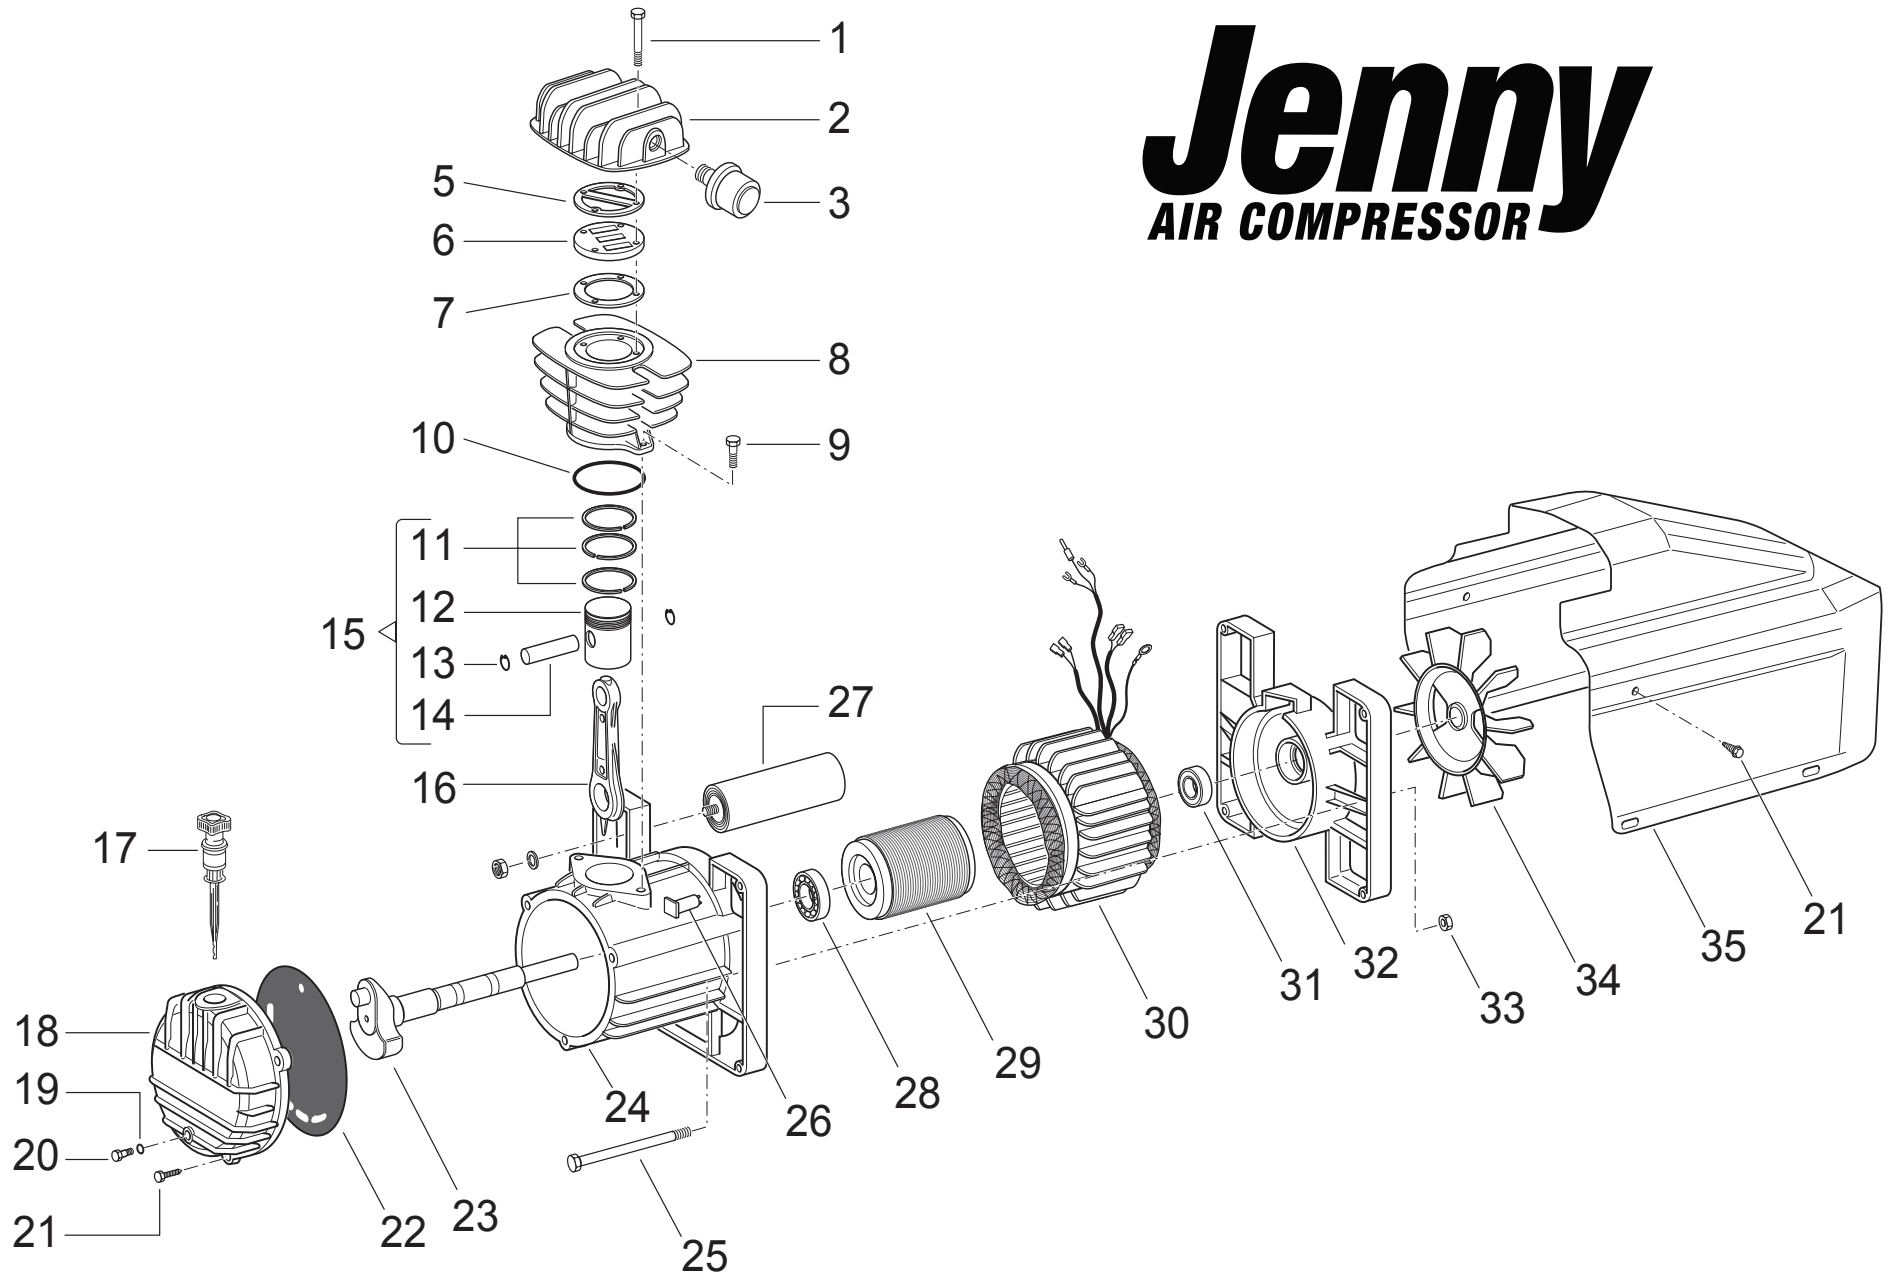

Jenny

AIR COMPRESSOR

Parts List for Model AM780 Pump

NOTE: The quantity number indicates the total number of pieces required for a complete pump repair.
When ordering parts give compressor model, serial number and part number. Order assemblies when possible.

<u>REF. NO.</u>	<u>PART NO.</u>	<u>DESCRIPTION</u>	<u>QTY.</u>
1	630-014002021	BOLT,HEAD,M6 X 45,AM39, 3952	4
2	630-116001001	HEAD,COMPRESSOR,AIR,ALUM,3/8",AM78,(7850)	1
3	630-317007000	FILTER,AIR,AM39/77/78/840, 39154 See also #38	1
4	630-116022038	REED,VALVE,AM39/77, 3947 (Not Shown)	2
5	630-116022009	GASKET,HEAD,AM39/77, 3951	1
6	630-116022013	PLATE,VALVE,AM39/77,(3940)	2
6A	630-116022012	GASKET,PLATE,VALVE,AM39/77,(3941) (Not Shown)	1
7	630-116022010	GASKET,CYLINDER,TOP,AM39/77,(3912)	1
8	630-116001006	CYLINDER,CAST IRON, AM78,MK200, 7830	1
9	630-014001044	BOLT,CYLINDER,39/78,(398) USE (788)	2
10	630-116022029	GASKET,CYLINDER,BOTTOM,AM39/77,(3931)	1
11	630-216022002	SET,RING,PISTON, AM39/77,(39133)	1
12	630-116022004	PISTON,AM39/77,(3932)	1
13	630-015001000	CLIP,PIN,WRIST,AM39/77,(3936)	2
14	630-116022040	PIN,WRIST,AM39/77,(3935)	1
15	630-416022004	KIT,PIN&PISTON&RINGS,AM39/77/78,(39132)	1
16	630-116091021	ROD,CONNECTING,AM39/77/78/99,(3921)	1
17	630-012008000	DIPSTICK,GRIP,RED,AM39/77(3914)	1
18	630-016032014	COVER,END,AM39/77,(392)	1
19	630-010072000	RING,O,PLUG,DRAIN,OIL,M800,(8004)	1
20	630-014013024	PLUG,DRAIN,OIL,AM39/77/78/403,(3913)	1
21	630-014006121	SCREW,4.2 X 13,AM99,(396)	5
22	630-116001025	SEAL,COVER,END,AM390/780/790,(3924A)	1