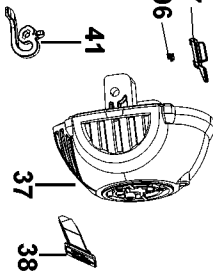

DATE CODE

Parts List for BCF28WWB Type 10

Item Number	Part Number	Description	Qty Required
1	N116163	COVER	1
2	N093795	TRIP ASSEMBLY	1
3	N153045	ROLL PIN	2
4	N037233	ADJUSTER	1
6	N034174	SHAFT	1
7	N034374	SUPPORT	1
8	N432422	SCREW	2
9	N432659	LIMITER	1
10	N044294	SLEEVE	1
11	N380152	TRIP	1
16	N061508	SPRING	1
17	N192671	CAP	2
18	N088831	BUMPER	2
19	N088833	WASHER	2
20	N233943	RETURN SPRING	1
21	N036350	RAIL	2
22	N447764	PROFILE	1
23	N036349	CAP	1
24	N121870	PLATE	1
28	N056875	FLAT HEAD SCREW	1
30	N243999	BUMPER KIT	1
31	N088832	SCREW	2
33	N443607	HOUSING SET	1
34	330019-24	SCREW PLASTITE	8
35	N123731	SCREW	3
37	N254341	END CAP	1
38	N130853	WINDOW	1

Parts List for BCF28WWB Type 10

Item Number	Part Number	Description	Qty Required
40	N150581	CAP	1
40	N093415	SELECTOR	1
41	N055786	ACTUATOR	1
42	N512737	MODULE	1
43	N439401	SPACER	1
44	N039287	LOCK OFF	1
45	N080411	CLAMP	1
50	326467-00	DETENT	4
51	N093728	SCREW	1
52	N080410	HOOK	1
53	N123751	SCREW	1
54	N093611	SHOULDER SCREW	2
55	N093608	FLAT HEAD SCREW	6
56	N035847	RETAINING PLATE	2
57	N473974	MOTOR ASSEMBLY	1
58	N034749	FRAME	1
59	N477247	FLAT HEAD SCREW	5
60	N034750	FRAME	1
61	N056875	FLAT HEAD SCREW	1
65	N439516	MACHINE SCREW	1
66	N233949	SOLENOID ASSY.	1
68	N219872	SPRING	1
69	N114861	WASHER	4
70	N473189	CARRIAGE ASSY.	1
72	330016-25	PLAIN WASHER	3
73	391814-00	GROMMET	3
74	N114961	WASHER	1