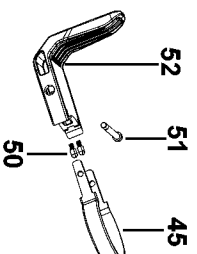

DATE CODE

Parts List for BCF28WWB Type 10

Item Number	Part Number	Description	Qty Required
1	N116163	COVER	1
2	N093795	TRIP ASSEMBLY	1
3	N153045	ROLL PIN	2
4	N037233	ADJUSTER	1
6	N034174	SHAFT	1
7	N034374	SUPPORT	1
8	N432422	SCREW	2
9	N432659	LIMITER	1
10	N044294	SLEEVE	1
11	N380152	TRIP	1
16	N061508	SPRING	1
17	N192671	CAP	2
18	N088831	BUMPER	2
19	N088833	WASHER	2
20	N233943	RETURN SPRING	1
21	N036350	RAIL	2
22	N447764	PROFILE	1
23	N036349	CAP	1
24	N121870	PLATE	1
28	N056875	FLAT HEAD SCREW	1
30	N243999	BUMPER KIT	1
31	N088832	SCREW	2
33	N443607	HOUSING SET	1
34	330019-24	SCREW PLASTITE	8
35	N123731	SCREW	3
37	N254341	END CAP	1
38	N130853	WINDOW	1

Parts List for BCF28WWB Type 10

Item Number	Part Number	Description	Qty Required
40	N150581	CAP	1
40	N093415	SELECTOR	1
41	N055786	ACTUATOR	1
42	N512737	MODULE	1
43	N439401	SPACER	1
44	N039287	LOCK OFF	1
45	N080411	CLAMP	1
50	326467-00	DETENT	4
51	N093728	SCREW	1
52	N080410	HOOK	1
53	N123751	SCREW	1
54	N093611	SHOULDER SCREW	2
55	N093608	FLAT HEAD SCREW	6
56	N035847	RETAINING PLATE	2
57	N473974	MOTOR ASSEMBLY	1
58	N034749	FRAME	1
59	N477247	FLAT HEAD SCREW	5
60	N034750	FRAME	1
61	N056875	FLAT HEAD SCREW	1
65	N439516	MACHINE SCREW	1
66	N233949	SOLENOID ASSY.	1
68	N219872	SPRING	1
69	N114861	WASHER	4
70	N473189	CARRIAGE ASSY.	1
72	330016-25	PLAIN WASHER	3
73	391814-00	GROMMET	3
74	N114961	WASHER	1