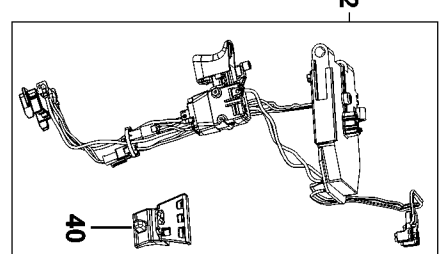

DATE CODE

Parts List for BCF28WWB Type 10

Item Number	Part Number	Description	Qty Required
1	N116163	COVER	1
2	N093795	TRIP ASSEMBLY	1
3	N153045	ROLL PIN	2
4	N037233	ADJUSTER	1
6	N034174	SHAFT	1
7	N034374	SUPPORT	1
8	N432422	SCREW	2
9	N432659	LIMITER	1
10	N044294	SLEEVE	1
11	N380152	TRIP	1
16	N061508	SPRING	1
17	N192671	CAP	2
18	N088831	BUMPER	2
19	N088833	WASHER	2
20	N233943	RETURN SPRING	1
21	N036350	RAIL	2
22	N447764	PROFILE	1
23	N036349	CAP	1
24	N121870	PLATE	1
28	N056875	FLAT HEAD SCREW	1
30	N243999	BUMPER KIT	1
31	N088832	SCREW	2
33	N443607	HOUSING SET	1
34	330019-24	SCREW PLASTITE	8
35	N123731	SCREW	3
37	N254341	END CAP	1
38	N130853	WINDOW	1

Parts List for BCF28WWB Type 10

Item Number	Part Number	Description	Qty Required
40	N150581	CAP	1
40	N093415	SELECTOR	1
41	N055786	ACTUATOR	1
42	N512737	MODULE	1
43	N439401	SPACER	1
44	N039287	LOCK OFF	1
45	N080411	CLAMP	1
50	326467-00	DETENT	4
51	N093728	SCREW	1
52	N080410	HOOK	1
53	N123751	SCREW	1
54	N093611	SHOULDER SCREW	2
55	N093608	FLAT HEAD SCREW	6
56	N035847	RETAINING PLATE	2
57	N473974	MOTOR ASSEMBLY	1
58	N034749	FRAME	1
59	N477247	FLAT HEAD SCREW	5
60	N034750	FRAME	1
61	N056875	FLAT HEAD SCREW	1
65	N439516	MACHINE SCREW	1
66	N233949	SOLENOID ASSY.	1
68	N219872	SPRING	1
69	N114861	WASHER	4
70	N473189	CARRIAGE ASSY.	1
72	330016-25	PLAIN WASHER	3
73	391814-00	GROMMET	3
74	N114961	WASHER	1