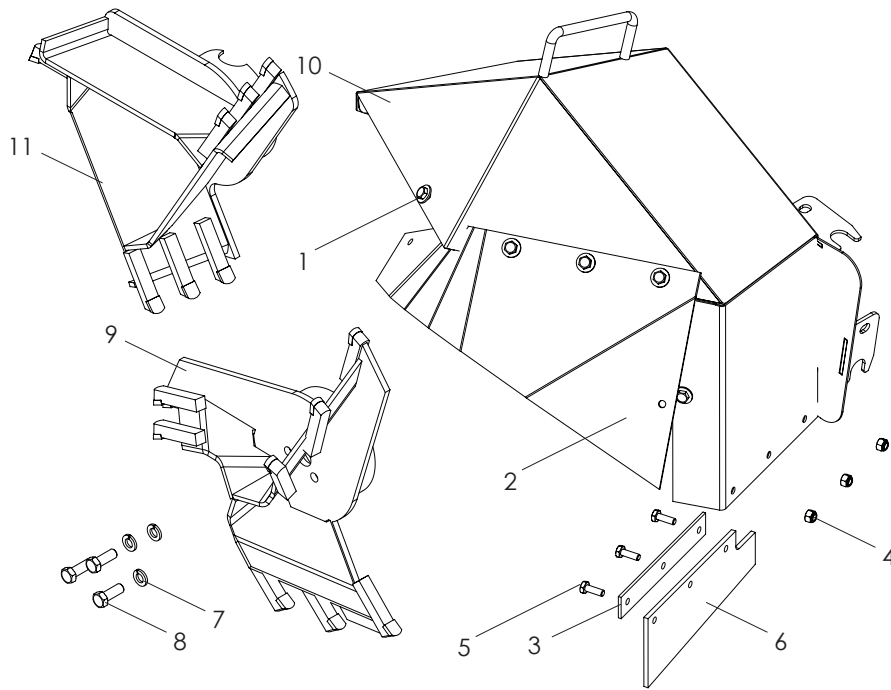

CUTTING EQUIPMENT AND BLADE GUARD

Shaper