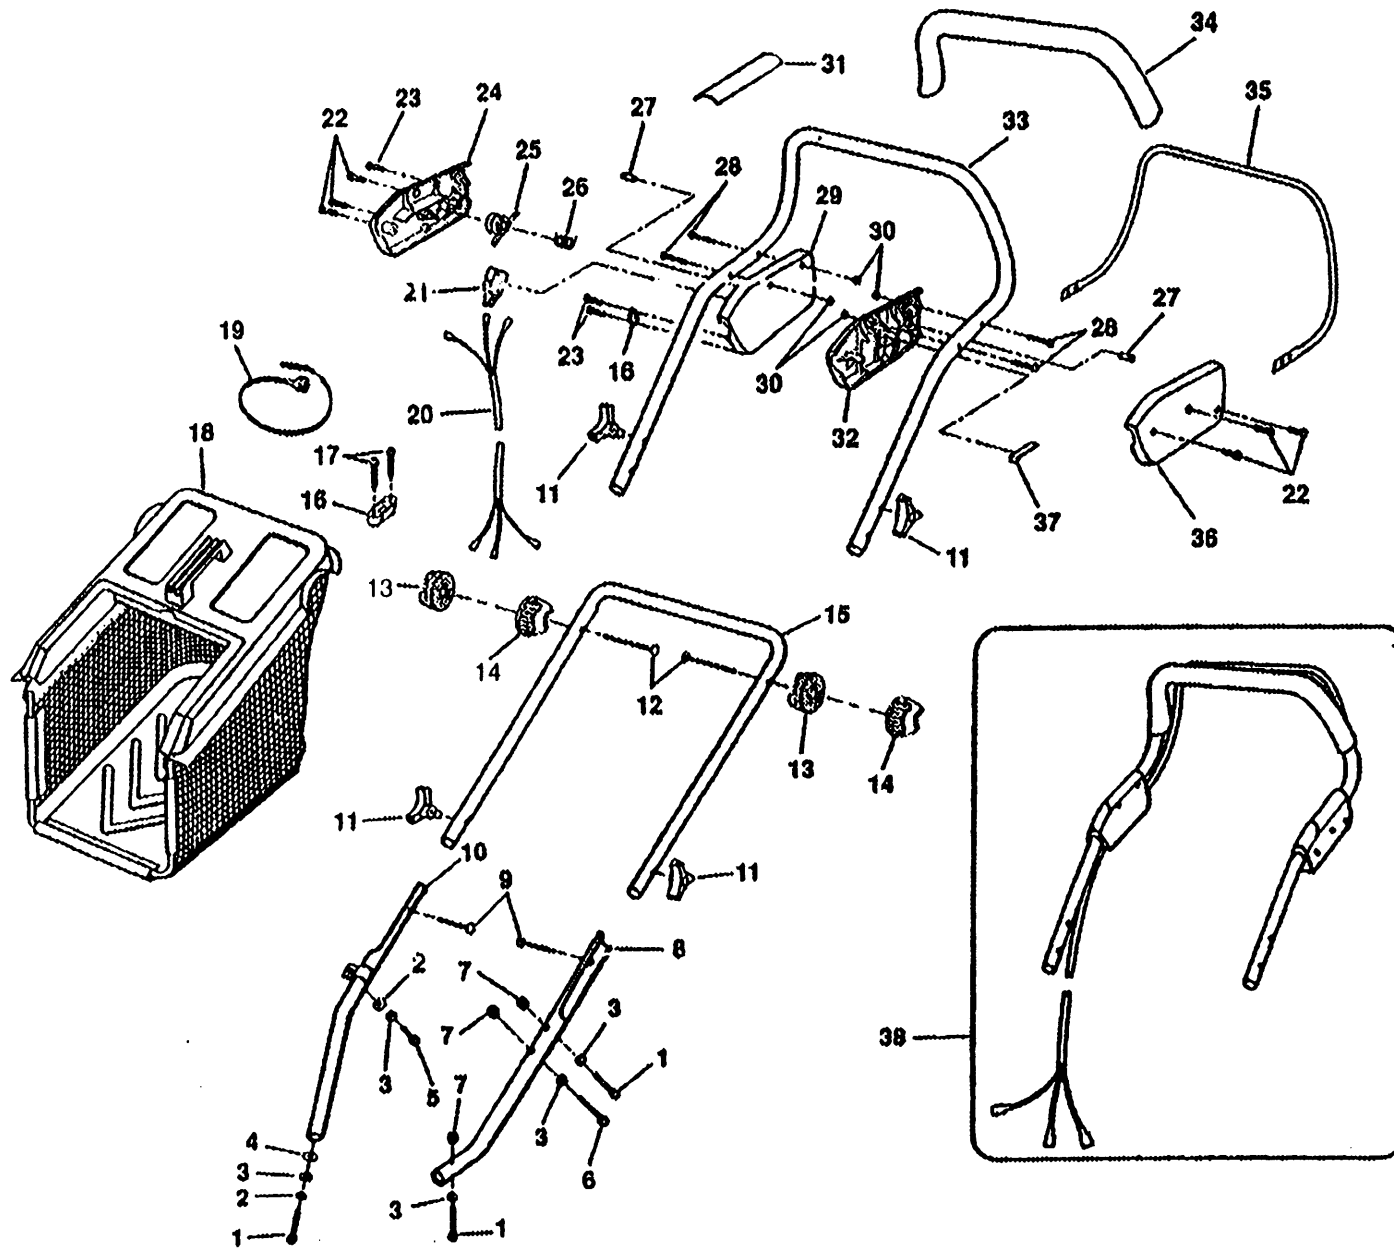

PARTS LIST- BRM2440 UPPER HANDLE ASSEMBLY

PARTS LIST- BRM2440 UPPER HANDLE ASSEMBLY

<u>Item</u>	<u>Part No.</u>	<u>Description</u>
1	180577	Bolt (#1/4-20 X 1-5/8" hex head)
2	181220	Washer
3	180642	Washer
4	181221	Washer
5	180641	Bolt (#1/4-20 X 5/8" hex head)
6	180576	Bolt (#1/4-20 X 2" hex head)
7	180582	Hex Nut (#1/4-20)
8	181222	Left Handle Mounting Tube
9	181223	Carriage Bolt (#5/16-18 X 2")
10	181224	Right Handle Mounting Tube
11	180638	Knob
12	181225	Carriage Bolt (#5/16-18 X 2-3/4")
13	181226	Handle Regulator (7/8")
14	181227	Handle Regulator (3/4")
15	181228	Lower Handle
16	180795	Cord Clamp
17	181173	Screw (#6-19 X 3/4" pan head)
18	181154R	Grass Bag Assembly
19	181229	Ty Wrap
20	181230	Wiring Harness
21	180797	Switch
22	180781	Screw (#6-19 X 5/8" pan head)
23	180645	Screw (#6-19 X 3/4" pan head)
24	180782	Right Housing Cover
25	180783	Actuator Button
26	180784	Spring
27	180785	Pin
28	180786	Screw (#8-32 X 1" pan head)
29	180787	Right Housing Support
30	180788	Hex Nut (#8-32)
31	181234	Switch Label
32	180794	Left Housing Support
33	181235	Upper Handle
34	180790	Foam Grip
35	180791	Actuator Bail
36	180792	Left Housing Cover
37	180793	Spring
38	181238	Upper Handle Assembly