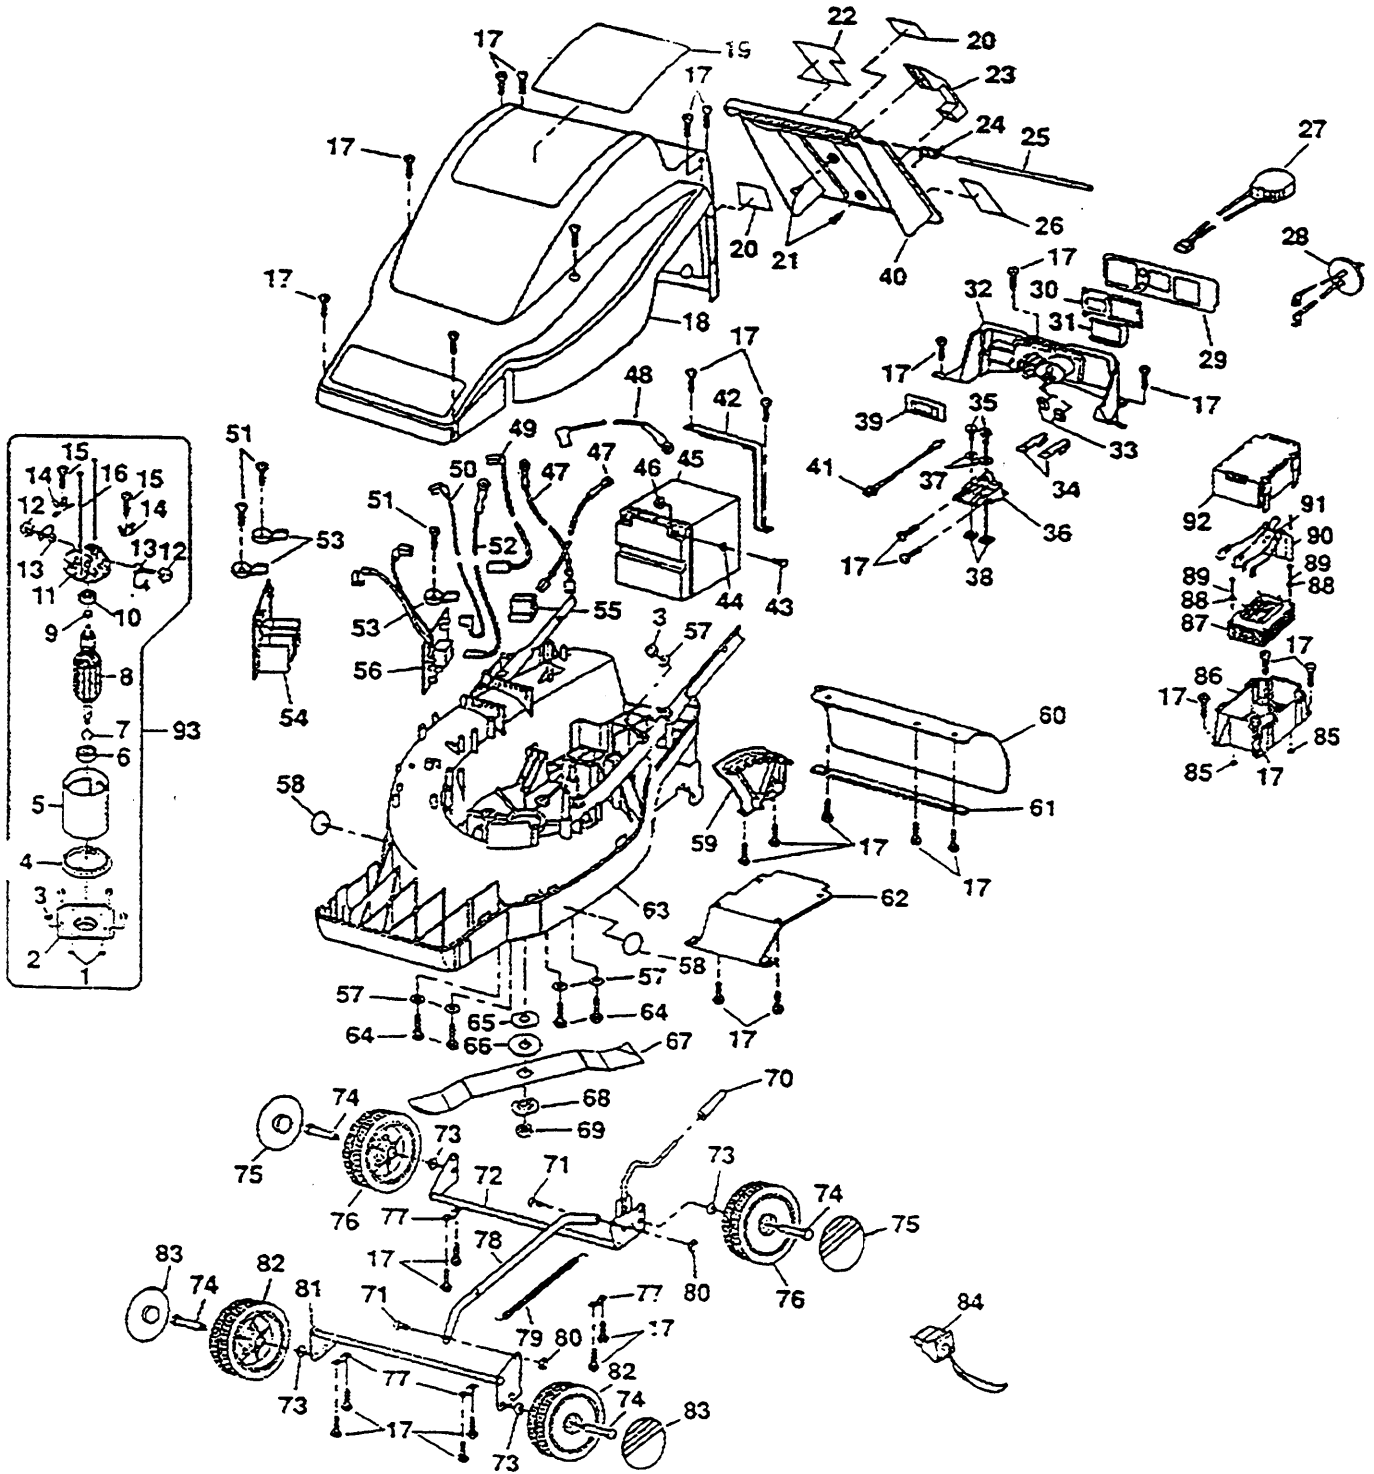

## PARTS LIST- BRM2440

<u>Item</u>	<u>Part No.</u>	<u>Description</u>	<u>Item</u>	<u>Part No.</u>	<u>Description</u>
1	180570	Hex Lock Nut (#10-32)	48	181218	Lead
2	180710	Bottom End Cap	49	181219	Lead
3	180582	Hex Nut (#1/4-20)	50	181172	Lead
4	180572	Insulator	51	181173	Screw (#6-19 X 3/4" pan head)
5	180573	Field	52	181174	Lead
6	181196	Ball Bearing (NTN #6203LLU/1E)	53	181175	Retainer
7	180654	Retaining Ring	54	180657	Charger Module
8	180955	Armature (includes items 6, 7, and 9)	55	181176	Terminal Housing
9	180963	Bushing	56	181177	Power Module
10	180957	Sleeve Bearing	57	180642	Washer
11	181197	Top End Cap (Inc. Key No. 10)	58	181178	Danger Label
12	180656	Brush Tube	59	181179	Height Adjustment Bracket
13	180599	Brush Assembly	60	181180	Rear Deflector
14	180600	Brush Terminal	61	181181	Deflector Retainer
15	180646	Screw (#8-16 X 5/8" pan head)	62	181182	Discharge Deflector
16	180650	Screw (#10-32 X 5-19/64" pan head)	63	181183	Mower Deck
17	181198	Screw (#8-18 X 3/4" pan head)	64	180641	Bolt (#1/4-20 X 5/8" hex head)
18	181199	Motor Cover	65	180946	Shaft Washer
19	181200	Cover Label	66	180947	Spacer
20	180626	Danger Label	67	181184R	16 Inch Blade
21	181202	Screw (#10-16 X 29/64" pan head)	68	180948	Blade Washer
22	181203	Door Information Label	69	180949	Blade Nut (#1/2-20)
23	181204	Rear Door Handle	70	181185	End Cap
24	181205	Spring	71	181186	Pin
25	181206	Rod	72	181187	Rear Axle Assembly
26	181207	Door Warning Label	73	180575	Spring Washer
27	180629	Battery Gauge (Inc. Key No. 39)	74	181188	Shoulder Bolt (#3/8-16 X 1-7/16")
28	180624	Disc Assembly W/Terminals	75	181189	7" Hub Cap
29	181210	Control Panel Label	76	181190	7" Wheel (Inc. Key No. 75)
30	180627	Door Holder	77	180596	Axle Strap
31	180628	Recharging Port Door	78	181191	Height Adjustment Arm
32	181212	Control Panel	79	180587	Spring
33	180630	Push Nut	80	180579	Retaining Ring
34	180667	Fuse Terminal	81	181192	Front Axle Assembly
35	180632	Screw (#10-32 X 1/4" pan head)	82	181193	6" Wheel (Inc. Key No. 83)
36	180668	Receptacle Holder	83	181194	6" Hub Cap
37	180633	Washer	84	180666R	Ignition Key/Circuit Breaker
38	180635	Square Nut (#10-32)	85	180580	Hex Nut (#6-32)
39	180631	Battery Gauge Holder	86	180618	Transformer Base
40	181213	Rear Door	87	180652	Transformer (120 volt)
41	181214	Led	88	180700	Washer
42	181215	Battery Strap W/Pad	89	180581	Screw (#6-32 X 1-1/2" pan head)
43	180664	Hex Bolt (M5 X 10)	90	180660	Rectifier/Fuse Board
44	180663	Washer	91	180649	Fuse
45	181216	Battery Replacement Kit	92	180619	Transformer Cover
46	180665	Hex Nut (M5)	93	180945	Motor Assembly
47	181217	Lead			(Inc. Key No. 39, 40, 41, 42, 43, 44, 45, 46, and 69)