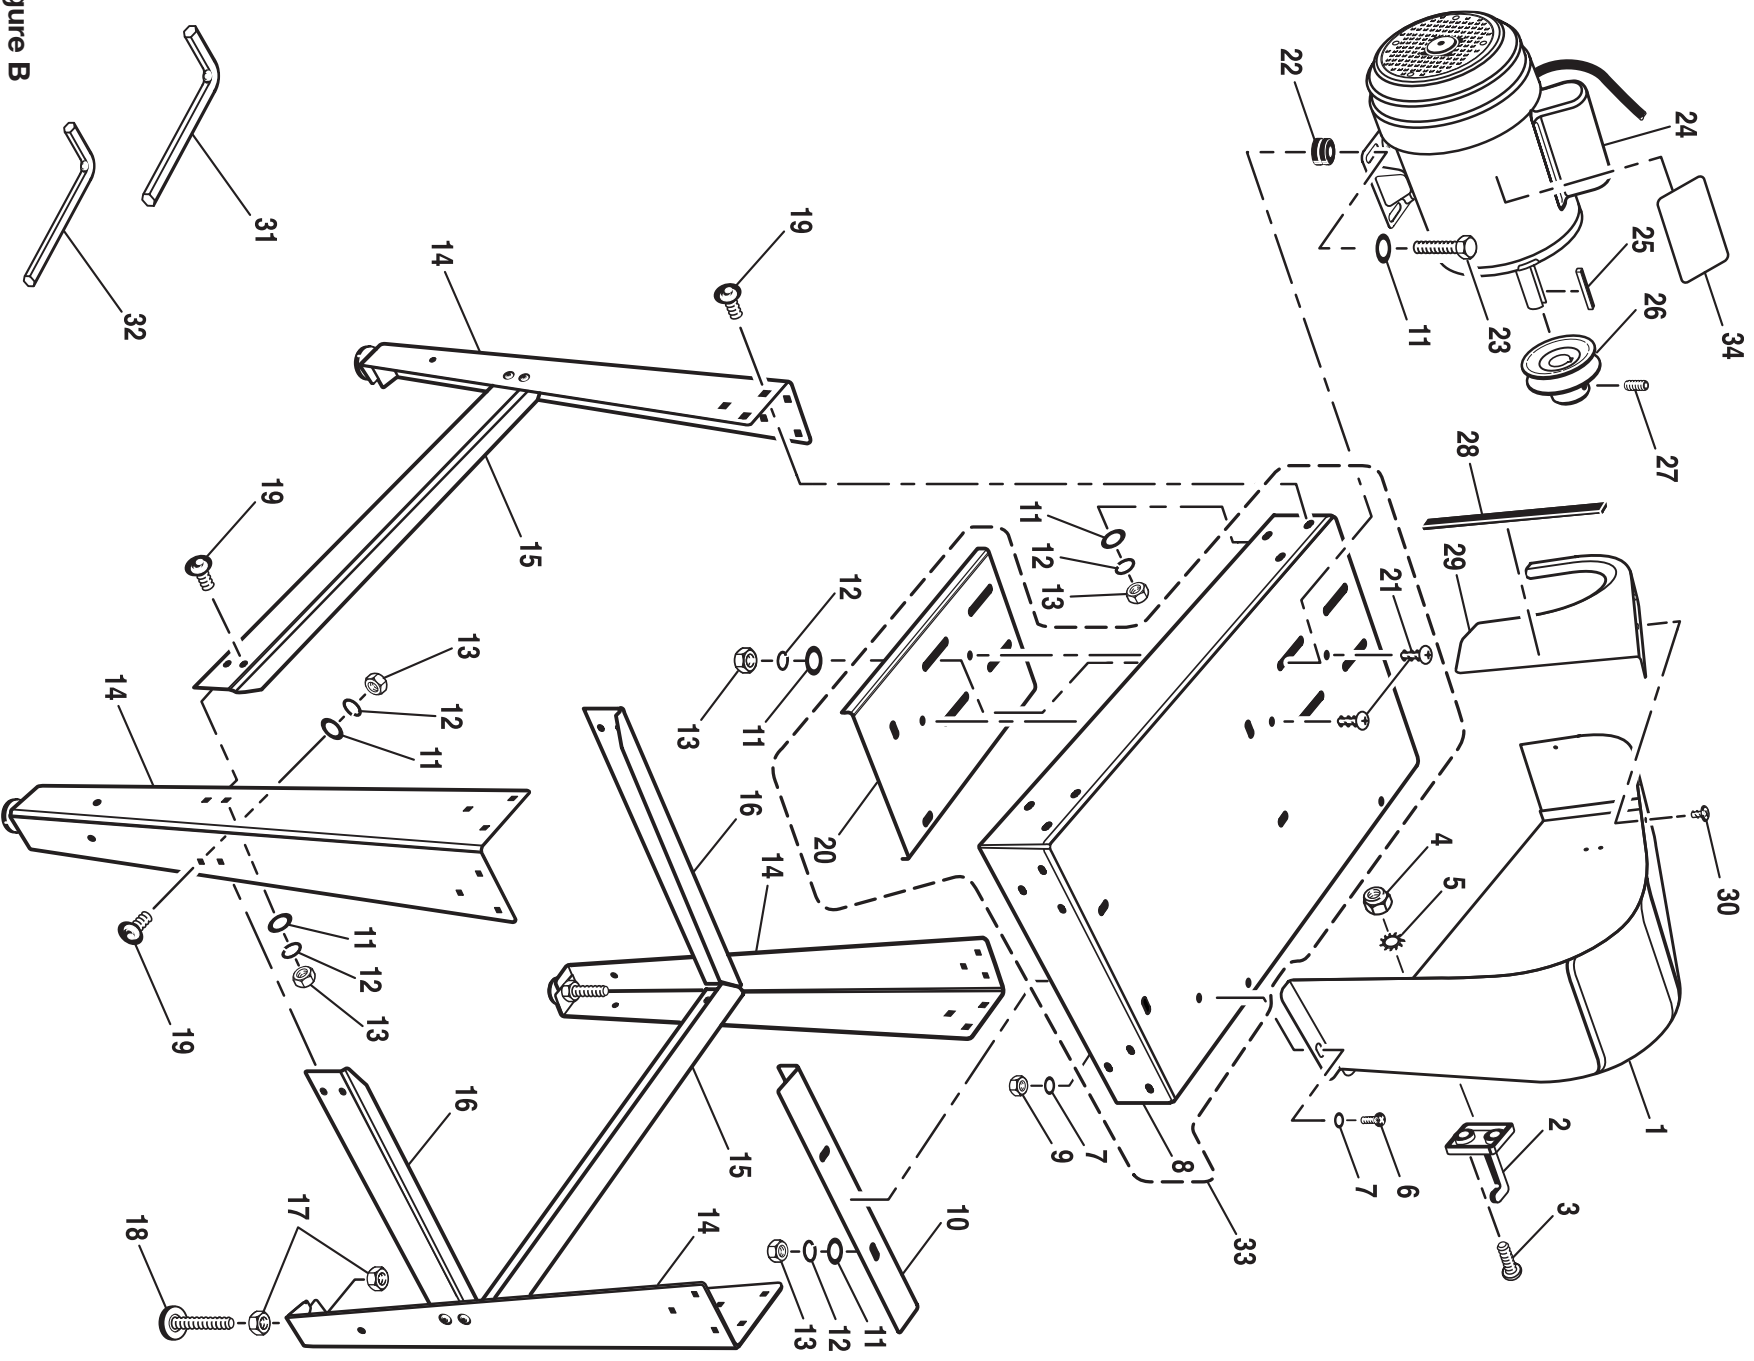

Repair Parts

Parts List for RIDGID 14 in. Band Saw Model No. BS14002

RIDGID parts are available on-line at www.ridgidparts.com

Figure B

Parts List for RIDGID 14 in. Band Saw Model No. BS14002

RIDGID parts are available on-line at www.ridgidparts.com

PARTS LIST FOR FIGURE B

Key No.	Part Number	Description	Quan.	Key No.	Part Number	Description	Quan.
1	823592-1	PULLEY COVER.....	1	19	823776	CARRIAGE BOLT (M8 X 1.25-16).....	40
2	826530	BLADE HANGER.....	2	20	823577-3	MOTOR SUPPORT	1
3	826632	* PAN HEAD SCREW (M4 X 0.7-10)	4	21	817357	PAN HEAD SCREW (M4 X 16).....	2
4	824026-4	* HEX NUT (M4 X 0.7).....	4	22	823747	RUBBER GROMMET	4
5	813314-5	* LOCK WASHER (4 mm)	4	23	813310-9	* HEX HEAD SCREW (M8 X 1.25-35)	4
6	813313	PAN HEAD SCREW (M5 X 0.8-12)	4	24	828848	MOTOR	1
7	820237-1	* WASHER (M5)	8	25	819188	KEY (5 mm X 20 mm)	1
8	823599-3	STAND TOP.....	1	26	828862	MOTOR PULLEY	1
9	813164-6	* HEX NUT (M5)	2	27	817391-1	SET SCREW (M6 X 1.0-10)	1
10	823593-1	SUPPORT PLATE.....	1	28	823576	PAD	1
11	821063-2	* WASHER (M8)	40	29	823591-1	INNER PULLEY COVER.....	1
12	813303-7	* LOCK WASHER (M8)	40	30	817357	* PAN HEAD SCREW (M4 X 16-8)	1
13	813364-8	* HEX NUT (M8)	40	31	813317-6	HEX KEY (3 mm)	1
14	823773-1	LEG	4	32	813317-8	HEX KEY (5 mm)	1
15	823590-1	LONG LEG BRACE	2	33	823774-3	STAND TOP ASSEMBLY	1
16	823589-1	SHORT LEG BRACE	2	34	828847	MOTOR DATA LABEL.....	1
17	118615	* HEX NUT (3/8-16).....	8		983000292	OPERATOR'S MANUAL	
18	803835-1	LEVELING FOOT.....	4		983000292R	REPAIR SHEET (REV:01)	
					12-10-04		

* Standard hardware item. May be purchased locally.

† Stock Item - May be secured through the Hardware Department of most Home Depot Stores.