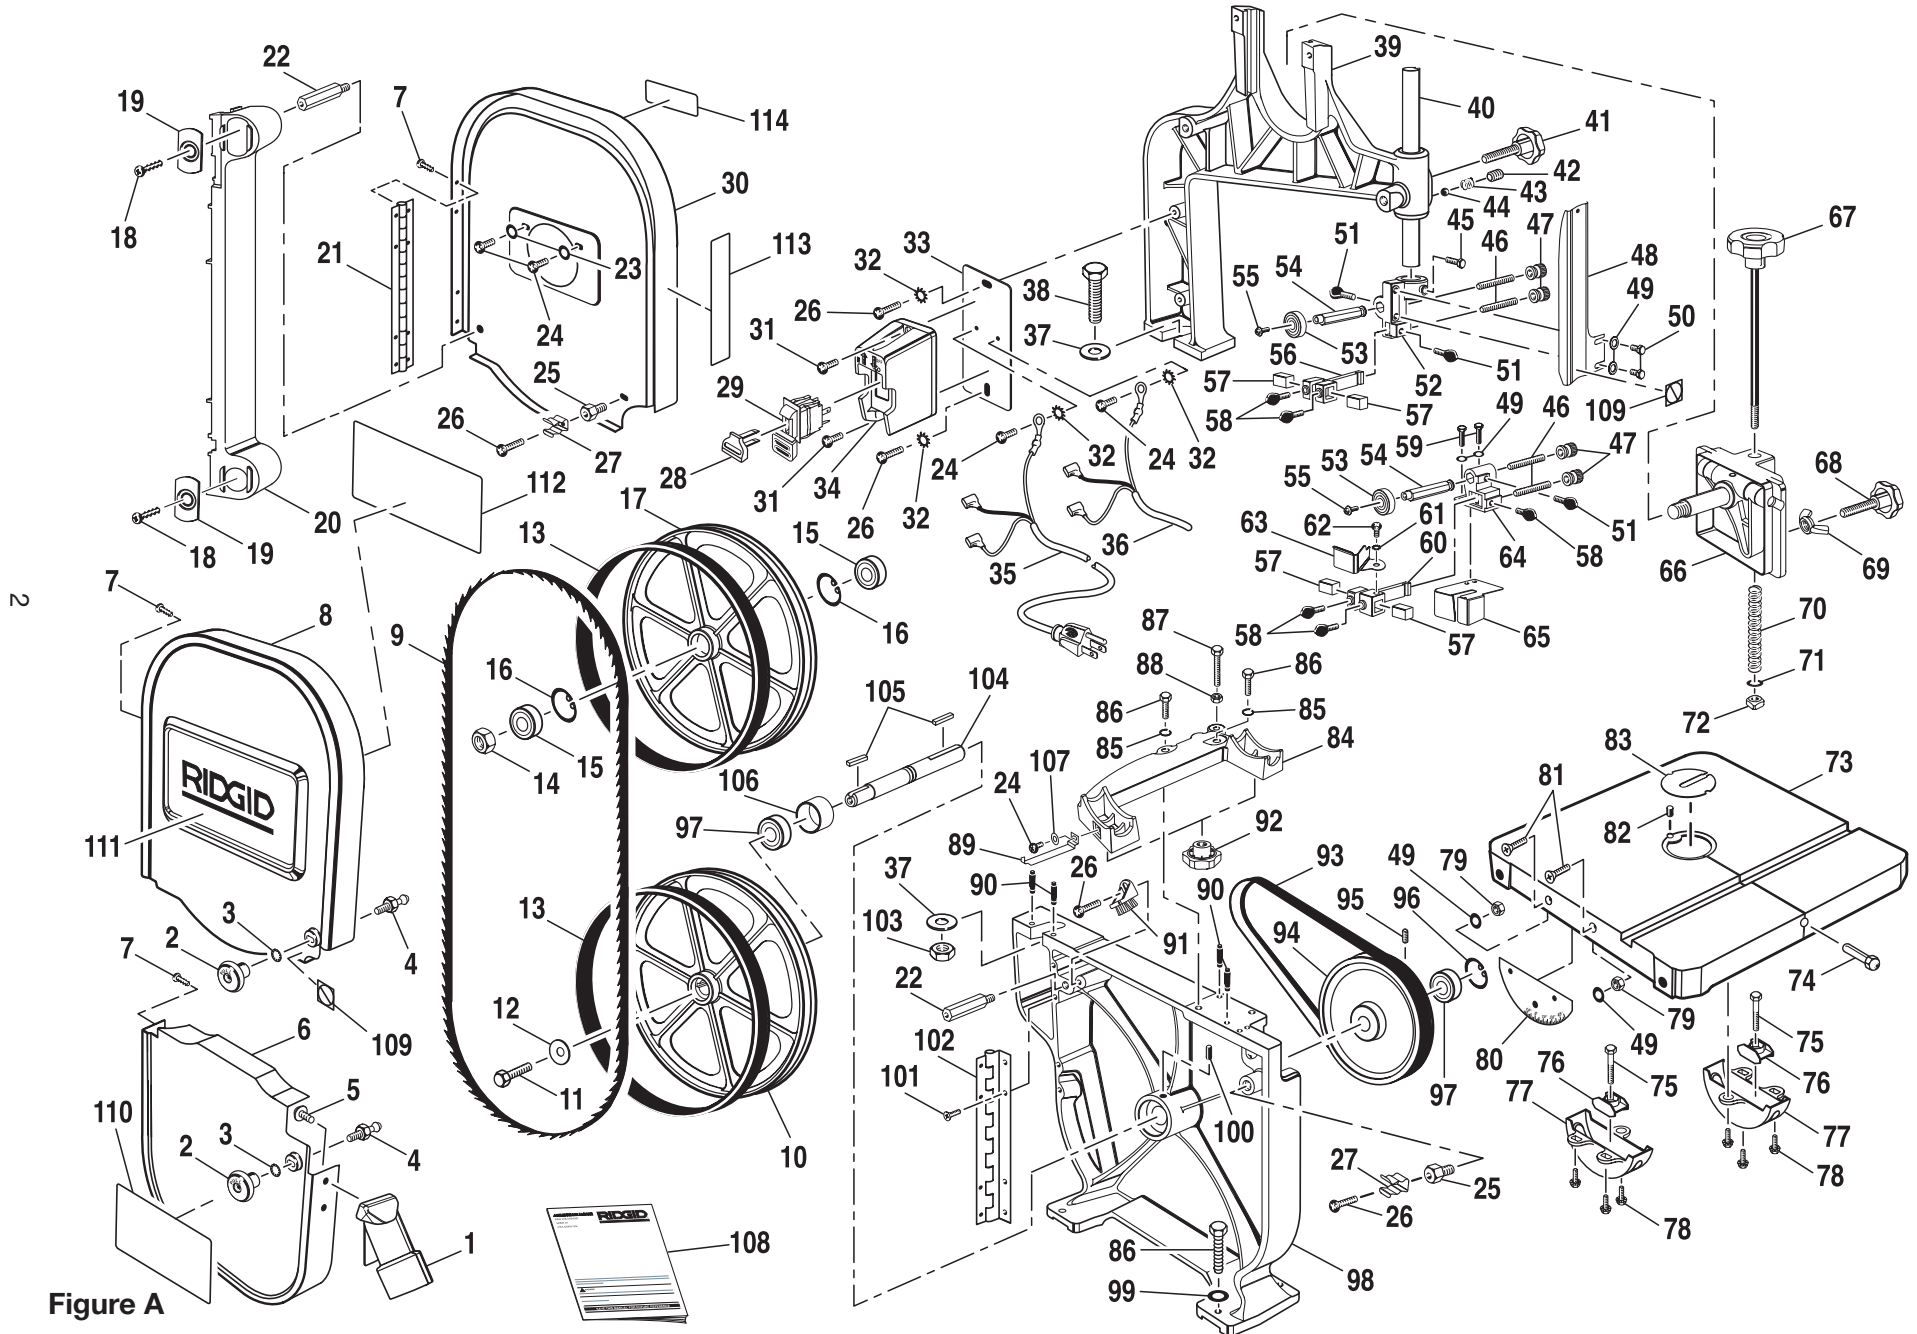

Parts List for RIDGID 14 in. Band Saw Model No. BS14002

RIDGID parts are available on-line at www.ridgidparts.com

Figure A

Parts List for RIDGID 14 in. Band Saw Model No. BS14002

RIDGID parts are available on-line at www.ridgidparts.com

PARTS LIST FOR FIGURE A

Key No.	Part Number	Description	Quan.	Key No.	Part Number	Description	Quan.
1	823558	DUST CHUTE	1	29	826123	LOCKING SWITCH	1
2	826536	CATCH KNOB.....	2	30	823758-10	BACK UPPER COVER.....	1
3	813163-12	LOCK WASHER (M8).....	4	31	813313	* PAN HEAD SCREW (M5 X 0.8-12).....	2
4	827589	STUD LATCH.....	2	32	813314-8	* LOCK WASHER (M5).....	4
5	823771	SCREW (M6 X 1-8 PAN HEAD LOCK).....	2	33	823546	SWITCH PLATE	1
6	826634-1	LOWER WHEEL COVER	1	34	826394	SWITCH BOX	1
7	817357	PAN HEAD SCREW (M4 X 16-8).....	2	35	823563-1	POWER CORD	1
8	823552-1	COVER UPPER FRONT.....	1	36	823543-1	MOTOR CORD	1
9	823542	† SAW BLADE	1	37	813512-1	* WASHER (M16)	2
10	823556	LOWER WHEEL.....	1	38	821732-1	HEX HEAD SCREW (M16 X 2.0-55).....	1
11	823753	HEX HEAD SCREW (LH M8 X 1.25-20).....	1	39	823545	UPPER FRAME ARM.....	1
12	821063-4	* WASHER (M8).....	1	40	823575-2	GUIDE POST	1
13	823595	TIRE	2	41	826533	KNOB.....	1
14	823763	HEX NUT (M12 X 1.25)	1	42	821750-1	SOC. CUP SCREW (M10 X 1.5-10).....	1
15	823762	BALL BEARING	2	43	823743	SPRING	1
16	823761	RETAINING RING	2	44	823742	STEEL BALL.....	1
17	823550	UPPER WHEEL	1	45	820249-4	HEX HEAD SCREW (M6 X 1.0-16).....	1
18	816069	SCREW (#6 X 5/8 PAN HEAD)	2	46	823954	SOC. SET SCREW (M8 X 1.25-40).....	4
19	823760	WASHER.....	2	47	823573	MICRO ADJUST NUT.....	4
20	823600	REAR BLADE GUARD	1	48	823596	UPPER BLADE GUARD.....	1
21	823597	UPPER HINGE.....	1	49	820238-4	* WASHER (M6).....	6
22	823756	STUD	2	50	813307-3	HEX HEAD SCREW (M6 X 1.0-10).....	2
23	820237-7	* WASHER (M5).....	2	51	823744-3	THUMB SCREW (M6-16).....	2
24	813313-5	SCREW (M5 X 0.8-6 PAN HEAD).....	5	52	823601	POST SUPPORT BRACKET	1
25	823751	BOLT (M10 X 1.5-15 SPECIAL)	2	53	820722-10	BALL BEARING	2
26	813313	PAN HEAD SCREW (M5 X 0.8-12)	5	54	823574	UPPER SLEEVE SPACER.....	2
27	823583	DOOR CATCH	2	55	823746	PAN HEAD SCREW (M6 X 1-12).....	2
28	AC1000	† SWITCH KEY.....	1	56	823745	UPPER SUPPORT BRACKET	1

* Standard hardware item. May be purchased locally.

† Stock Item - May be secured through the Hardware Department of most Home Depot Stores.