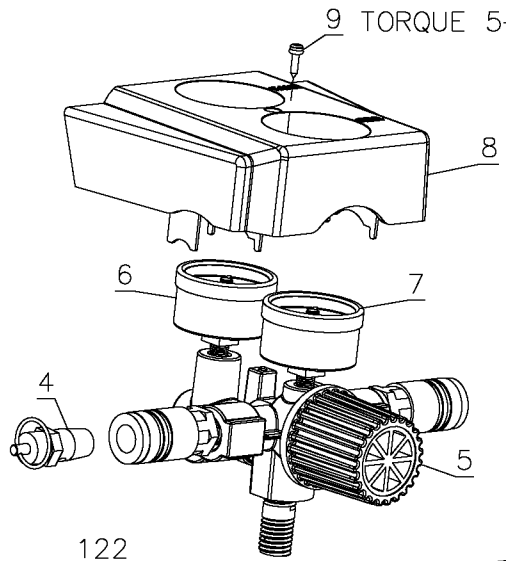

23

110

9 TORQUE 5-12 IN-LBS

122

20

15

3

2

## Parts List for BTFP02012 Type 1

Item Number	Part Number	Description	Qty Required
2	91895680	SCREW .250-20 X .750	3
3	D24721	KIT ISOLATOR W/SCREW	3
4	A17987	VALVE SAFETY	1
5	N393757	MANIFOLD ASSY.	1
6	A17166	GAUGE	1
7	A17135	GAUGE	1
8	N387793	COVER CONSOLE	1
9	N030621	SCREW	1
11	N038264	VALVE CHECK 1/2NPT X	1
15	N286039	DRAIN VALVE	1
17	N387787	NAME PLATE	1
20	N277959	LABEL-BOSTITCH LOGO	1
21	N387788	PERFORMANCE LABEL	1
23	N225356	WARNING LABEL	1
101	N387789	SHROUD FRONT BLK	1
102	N387790	SHROUD REAR	1
103	CAC-1196	HEAD UMC	1
104	N044359	TUBE SEAL	1
105	Z-D24819	GASKET HEAD UMC GRAP	1
106	N017592SV	VALVE PLATE ASSY	1
107	N325439	OUTLET TUBE	1
108	A03865	GASKET UMC	1
109	N087118SV	PUMP ASSEMBLY	1
110	CAC-1206-1	CLAMP HOSE .250 ID	4
111	N003307SV	PRESSURE SWITCH	1
112	N105826	BRACKET	1
113	N093116	HOSE	1

## Parts List for BTFP02012 Type 1

Item Number	Part Number	Description	Qty Required
114	SUDL-9-1	SCREW #8-32X.375/.34	1
115	SSF-3156	SCREW #10-9X.500 THD	1
116	N137875	POWER CORD	1
117	D25731	ISOLATOR PUMP	5
118	SSF-995	SCREW #10-24X.875	4
120	N298402	HOSE	1
121	N291819	ROCKER SWITCH	1
122	N121985	SCREW #10-14 X .75	10
137	AC-0815	BELT TIMING	1
138	N036518	CON ROD ASSY	1
139	N036517	CYLINDER KIT	1
141	D21127	SCREW #10-24X.563 PA	1
142	A19123	SCREW	1
144	D24595	FAN UMC MOTOR	1
846	5140184-32	POPPET & SPRING	1
876	D30139	KIT GRAPHITE GASKET	1