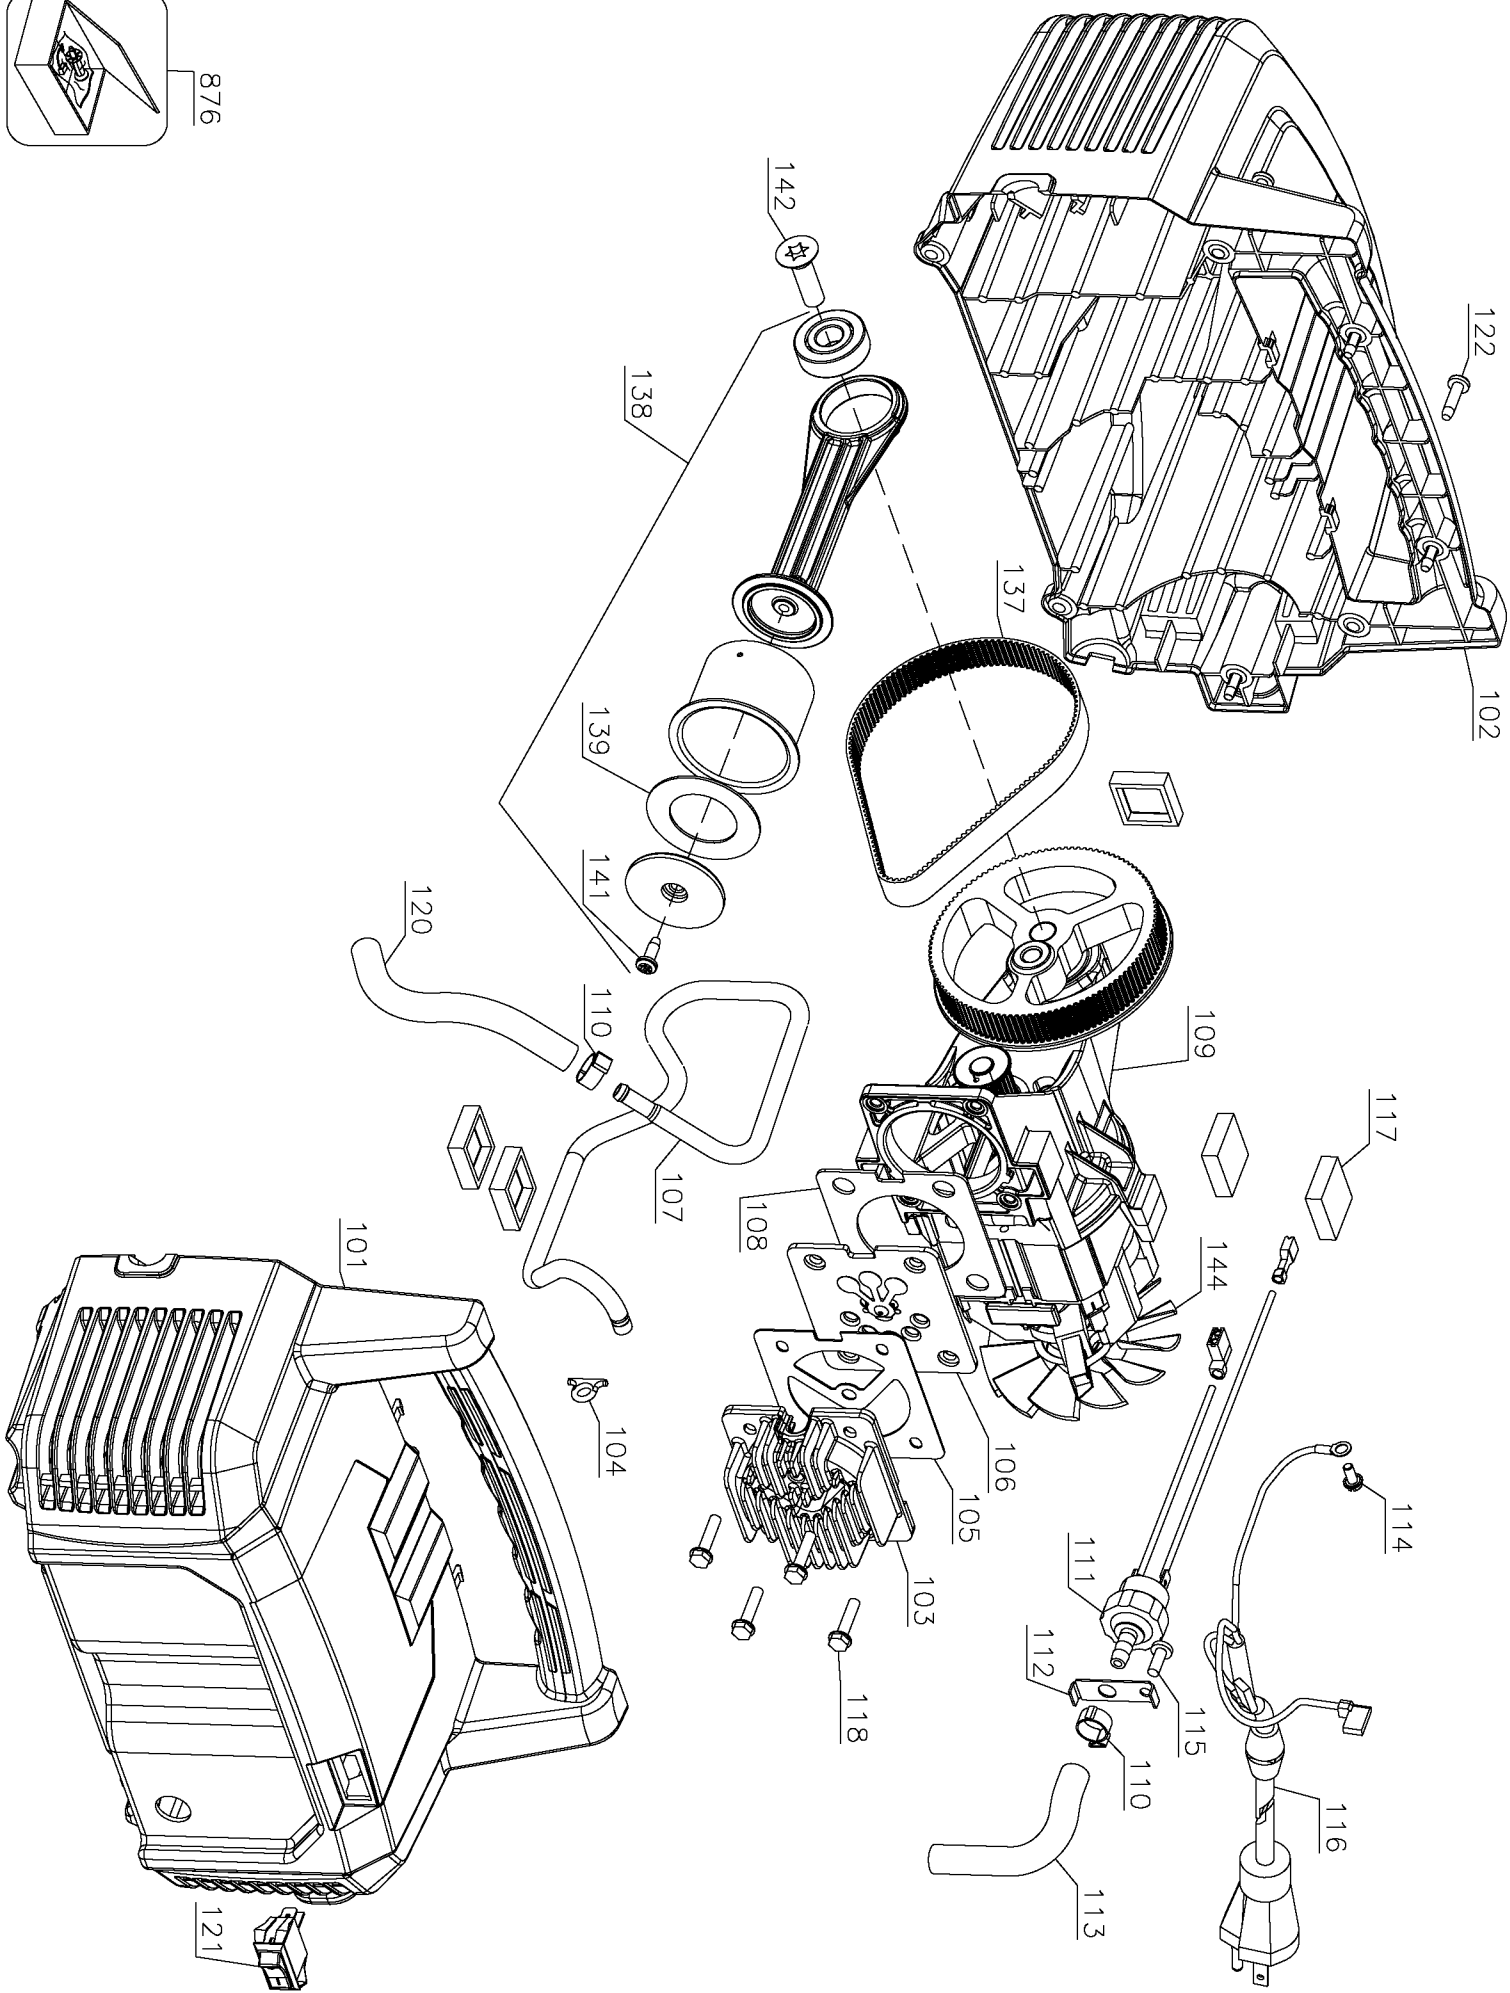

23

110

9 TORQUE 5-12 IN-LBS

122

20

15

3

2

## Parts List for BTFP02012 Type 1

Item Number	Part Number	Description	Qty Required
2	91895680	SCREW .250-20 X .750	3
3	D24721	KIT ISOLATOR W/SCREW	3
4	A17987	VALVE SAFETY	1
5	N393757	MANIFOLD ASSY.	1
6	A17166	GAUGE	1
7	A17135	GAUGE	1
8	N387793	COVER CONSOLE	1
9	N030621	SCREW	1
11	N038264	VALVE CHECK 1/2NPT X	1
15	N286039	DRAIN VALVE	1
17	N387787	NAME PLATE	1
20	N277959	LABEL-BOSTITCH LOGO	1
21	N387788	PERFORMANCE LABEL	1
23	N225356	WARNING LABEL	1
101	N387789	SHROUD FRONT BLK	1
102	N387790	SHROUD REAR	1
103	CAC-1196	HEAD UMC	1
104	N044359	TUBE SEAL	1
105	Z-D24819	GASKET HEAD UMC GRAP	1
106	N017592SV	VALVE PLATE ASSY	1
107	N325439	OUTLET TUBE	1
108	A03865	GASKET UMC	1
109	N087118SV	PUMP ASSEMBLY	1
110	CAC-1206-1	CLAMP HOSE .250 ID	4
111	N003307SV	PRESSURE SWITCH	1
112	N105826	BRACKET	1
113	N093116	HOSE	1

## Parts List for BTFP02012 Type 1

Item Number	Part Number	Description	Qty Required
114	SUDL-9-1	SCREW #8-32X.375/.34	1
115	SSF-3156	SCREW #10-9X.500 THD	1
116	N137875	POWER CORD	1
117	D25731	ISOLATOR PUMP	5
118	SSF-995	SCREW #10-24X.875	4
120	N298402	HOSE	1
121	N291819	ROCKER SWITCH	1
122	N121985	SCREW #10-14 X .75	10
137	AC-0815	BELT TIMING	1
138	N036518	CON ROD ASSY	1
139	N036517	CYLINDER KIT	1
141	D21127	SCREW #10-24X.563 PA	1
142	A19123	SCREW	1
144	D24595	FAN UMC MOTOR	1
846	5140184-32	POPPET & SPRING	1
876	D30139	KIT GRAPHITE GASKET	1