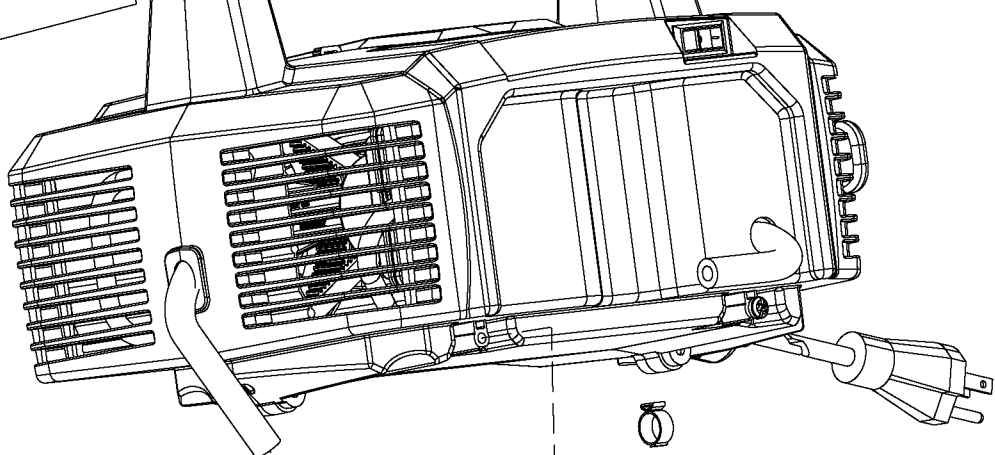

23

110

9 TORQUE 5-12 IN-LBS

122

20

15

3

2