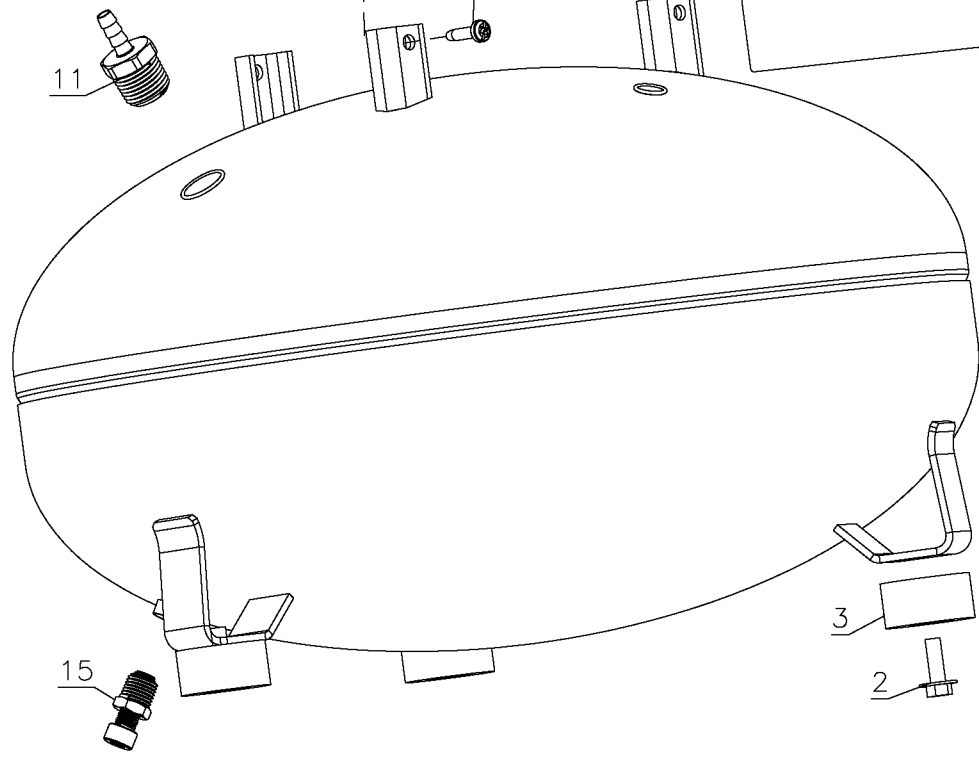

23

110

9 TORQUE 5-12 IN-LBS

122

20

15

3

2

## Parts List for BTFP02012 Type 1

Item Number	Part Number	Description	Qty Required
2	91895680	SCREW .250-20 X .750	3
3	D24721	KIT ISOLATOR W/SCREW	3
4	A17987	VALVE SAFETY	1
5	N393757	MANIFOLD ASSY.	1
6	A17166	GAUGE	1
7	A17135	GAUGE	1
8	N387793	COVER CONSOLE	1
9	N030621	SCREW	1
11	N038264	VALVE CHECK 1/2NPT X	1
15	N286039	DRAIN VALVE	1
17	N387787	NAME PLATE	1
20	N277959	LABEL-BOSTITCH LOGO	1
21	N387788	PERFORMANCE LABEL	1
23	N225356	WARNING LABEL	1
101	N387789	SHROUD FRONT BLK	1
102	N387790	SHROUD REAR	1
103	CAC-1196	HEAD UMC	1
104	N044359	TUBE SEAL	1
105	Z-D24819	GASKET HEAD UMC GRAP	1
106	N017592SV	VALVE PLATE ASSY	1
107	N325439	OUTLET TUBE	1
108	A03865	GASKET UMC	1
109	N087118SV	PUMP ASSEMBLY	1
110	CAC-1206-1	CLAMP HOSE .250 ID	4
111	N003307SV	PRESSURE SWITCH	1
112	N105826	BRACKET	1
113	N093116	HOSE	1

## Parts List for BTFP02012 Type 1

Item Number	Part Number	Description	Qty Required
114	SUDL-9-1	SCREW #8-32X.375/.34	1
115	SSF-3156	SCREW #10-9X.500 THD	1
116	N137875	POWER CORD	1
117	D25731	ISOLATOR PUMP	5
118	SSF-995	SCREW #10-24X.875	4
120	N298402	HOSE	1
121	N291819	ROCKER SWITCH	1
122	N121985	SCREW #10-14 X .75	10
137	AC-0815	BELT TIMING	1
138	N036518	CON ROD ASSY	1
139	N036517	CYLINDER KIT	1
141	D21127	SCREW #10-24X.563 PA	1
142	A19123	SCREW	1
144	D24595	FAN UMC MOTOR	1
846	5140184-32	POPPET & SPRING	1
876	D30139	KIT GRAPHITE GASKET	1