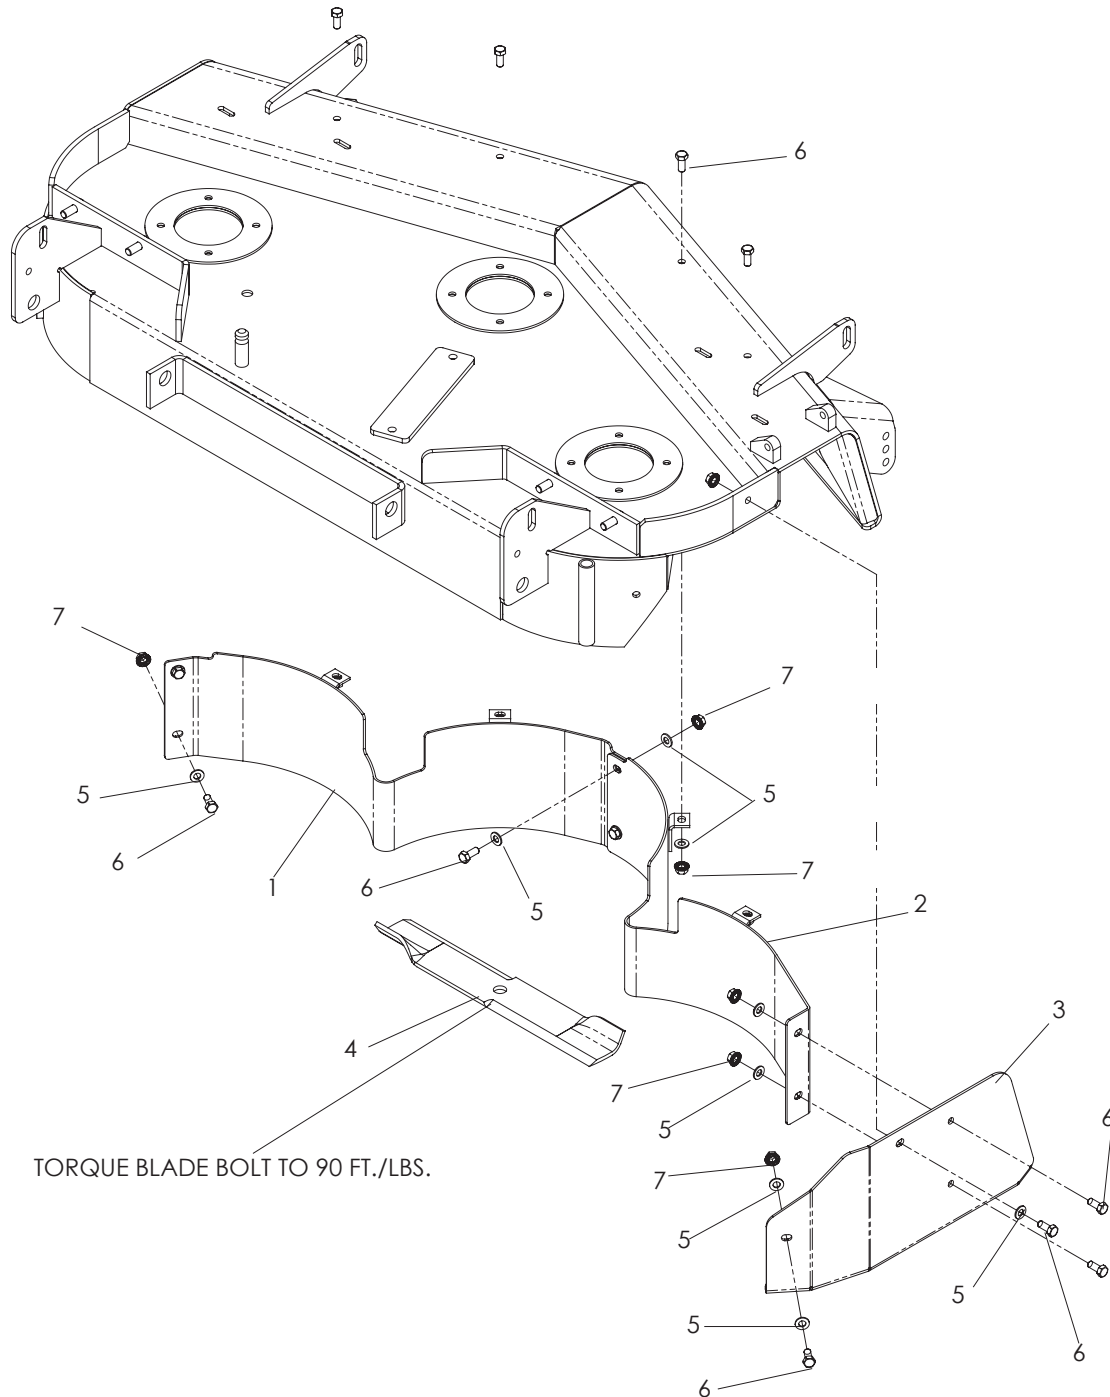

ACCESSORIES

MULCH KIT 72" PART NO. 539111354

NOTE: TIGHTEN ALL HARDWARE BY TURNING THE BOLT, NOT THE NUT.