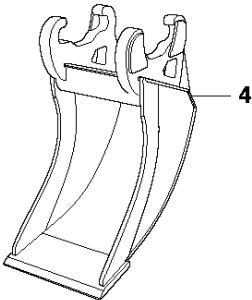

SPARE PARTS LIST

ACCESSORIES AND TOOLS

BUCKET

Buckets DXR 140

Standard Bucket
55 litre, 520 mm wide.

Narrow Bucket
40 litre, 300 mm wide.

Wide Bucket
60 litre, 770 mm wide.

Ref	Part No	Description	Remark	QTY KIT
1	587 31 10-01	BUCKET		1
2	576 70 33-01	TOOTH	1 piece in package	4
3	576 70 34-01	KIT		8
4	587 31 08-02	BUCKET		1
5	587 31 09-01	BUCKET		1