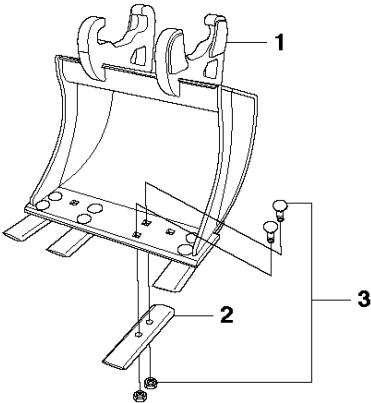

SPARE PARTS LIST

ACCESSORIES AND TOOLS

BUCKET

Buckets DXR 140

Standard Bucket
55 litre, 520 mm wide.

Narrow Bucket
40 litre, 300 mm wide.

Wide Bucket
60 litre, 770 mm wide.

Ref	Part No	Description	Remark	QTY KIT
1	587 31 10-01	BUCKET		1
2	576 70 33-01	TOOTH	1 piece in package	4
3	576 70 34-01	KIT		8
4	587 31 08-02	BUCKET		1
5	587 31 09-01	BUCKET		1