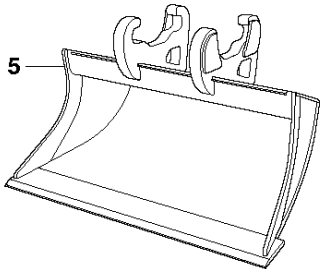

SPARE PARTS LIST

ACCESSORIES AND TOOLS

BUCKET

Buckets DXR 140

Standard Bucket
55 litre, 520 mm wide.

Narrow Bucket
40 litre, 300 mm wide.

Wide Bucket
60 litre, 770 mm wide.

Ref	Part No	Description	Remark	QTY KIT
1	587 31 10-01	BUCKET		1
2	576 70 33-01	TOOTH	1 piece in package	4
3	576 70 34-01	KIT		8
4	587 31 08-02	BUCKET		1
5	587 31 09-01	BUCKET		1