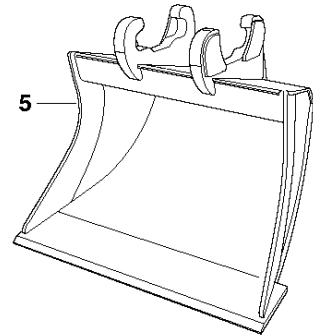

SPARE PARTS LIST

ACCESSORIES AND TOOLS

BUCKET

Buckets DXR 250/270/300/310

Standard Bucket
85 litre, 520 mm wide.

Narrow Bucket
40 litre, 300 mm wide.

Wide Bucket
105 litre, 770 mm wide.

Ref	Part No	Description	Remark	QTY KIT
1	587 31 07-01	BUCKET		1
2	576 70 33-01	TOOTH	1 piece in package	4
3	576 70 34-01	KIT		8
4	587 31 08-01	BUCKET		1
5	587 97 57-01	BUCKET		1