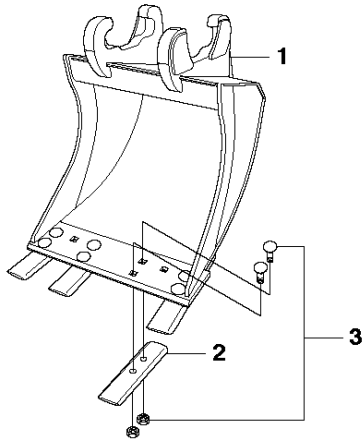

SPARE PARTS LIST

ACCESSORIES AND TOOLS

BUCKET

Buckets DXR 250/270/300/310

Standard Bucket
85 litre, 520 mm wide.

Narrow Bucket
40 litre, 300 mm wide.

Wide Bucket
105 litre, 770 mm wide.

Ref	Part No	Description	Remark	QTY KIT
1	587 31 07-01	BUCKET		1
2	576 70 33-01	TOOTH	1 piece in package	4
3	576 70 34-01	KIT		8
4	587 31 08-01	BUCKET		1
5	587 97 57-01	BUCKET		1