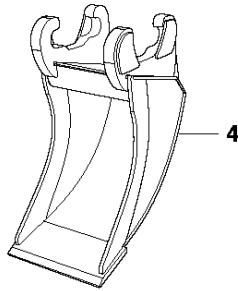

SPARE PARTS LIST

ACCESSORIES AND TOOLS

BUCKET

Buckets DXR 250/270/300/310

Standard Bucket
85 litre, 520 mm wide.

Narrow Bucket
40 litre, 300 mm wide.

Wide Bucket
105 litre, 770 mm wide.

Ref	Part No	Description	Remark	QTY KIT
1	587 31 07-01	BUCKET		1
2	576 70 33-01	TOOTH	1 piece in package	4
3	576 70 34-01	KIT		8
4	587 31 08-01	BUCKET		1
5	587 97 57-01	BUCKET		1