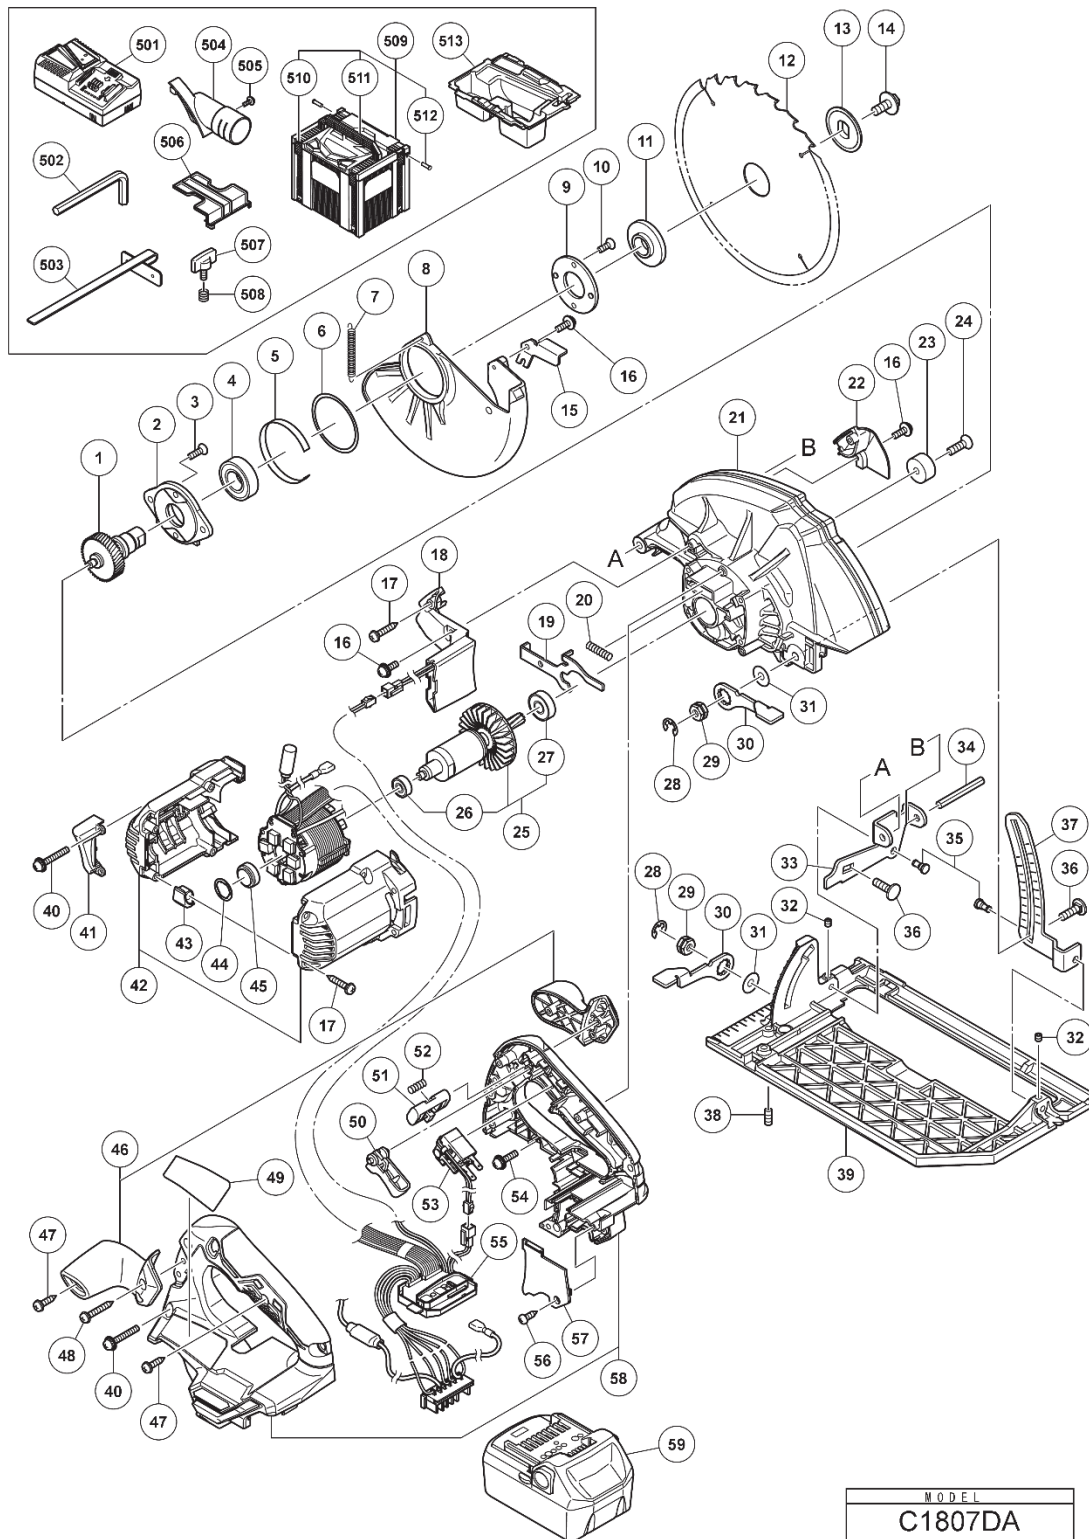

ELECTRIC TOOL PARTS LIST

CORDLESS CIRCULAR SAW

2022 • 03 • 03

Model C 1807DA

(E1)

MODEL
C1807DA

PARTS

C1807DA