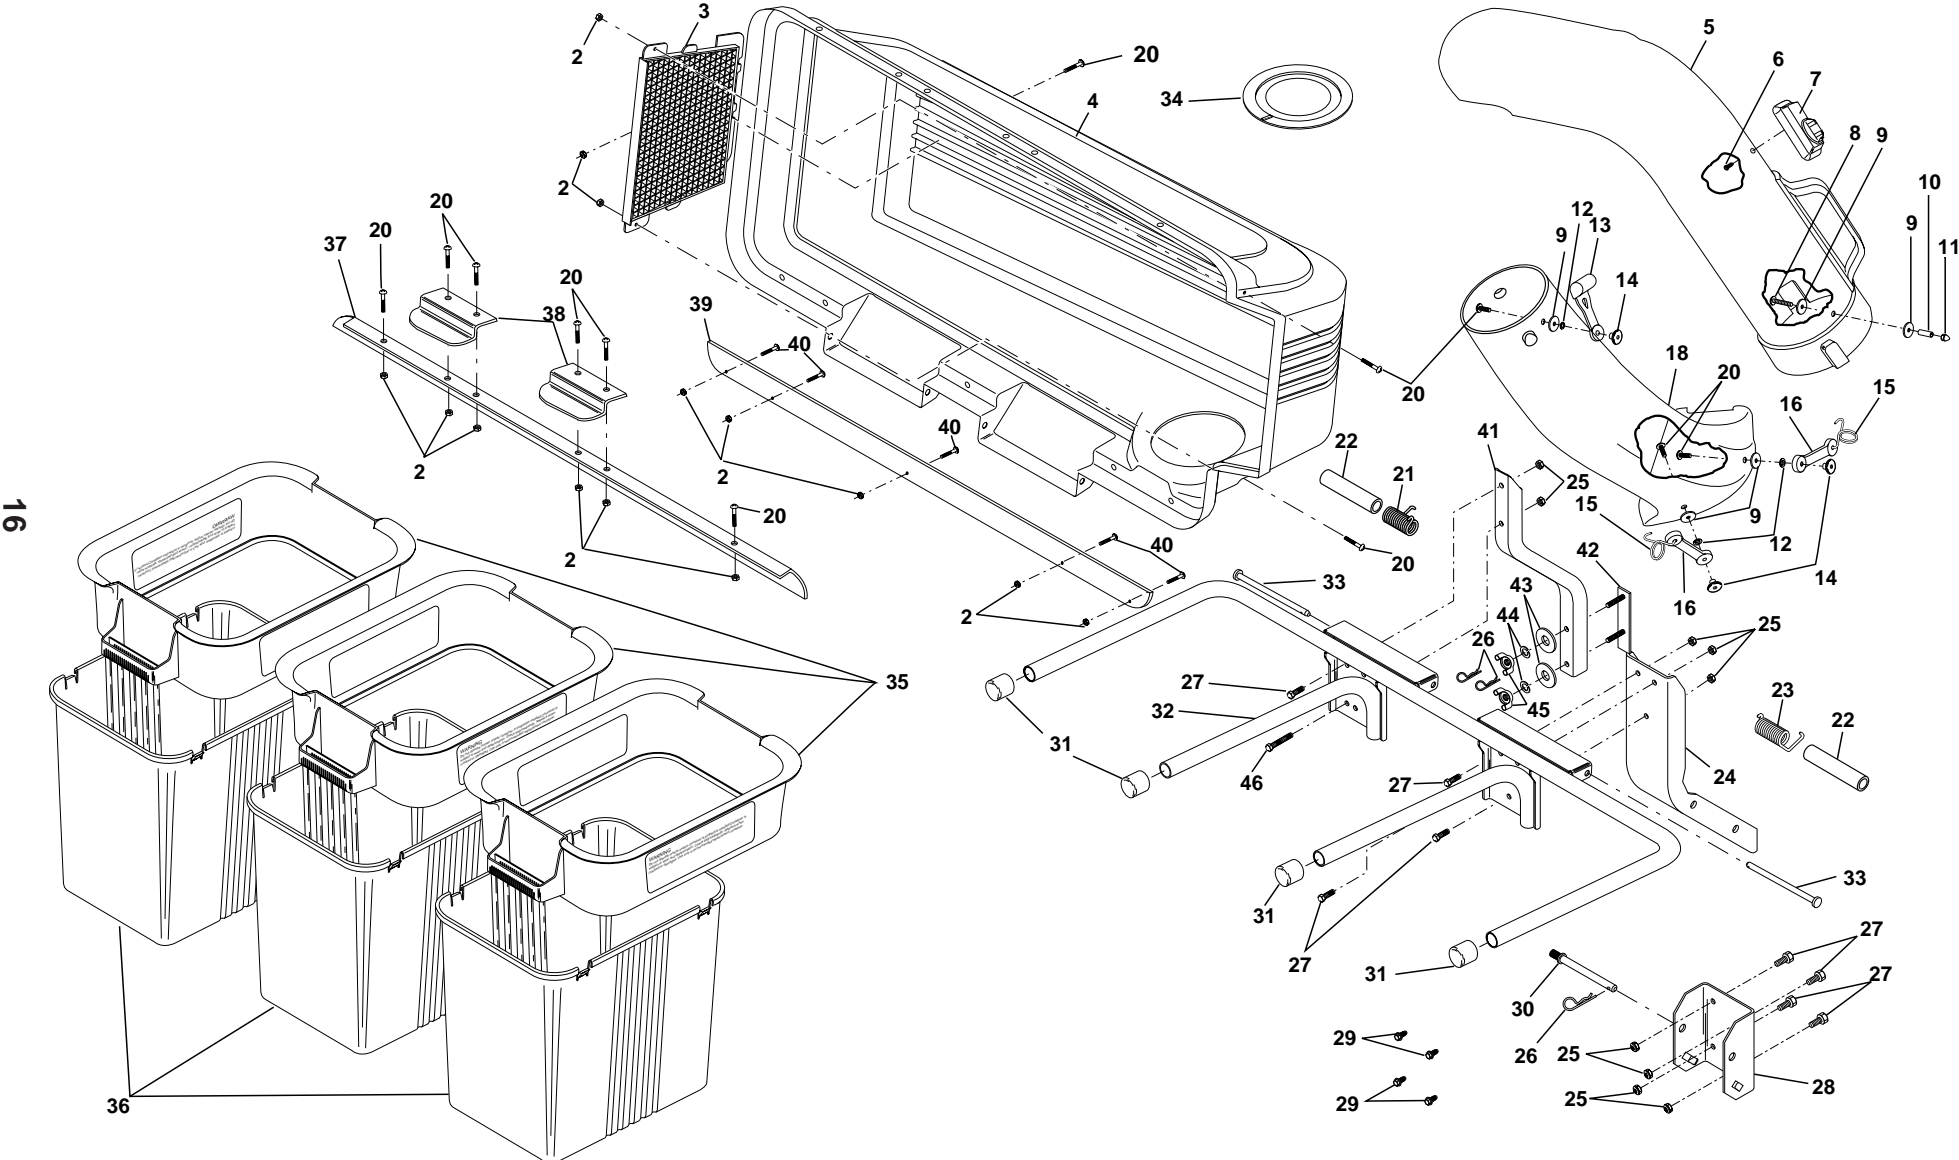

# C342

**1.1997**  
**PARTS LISTING I**

**954040503a**

# REPAIR PARTS / PIÈCES DE RECHANGE

GRASS CATCHER - MODEL NUMBER 954040503A / RAMASSE-HERBE - NUMÉRO DE MODÈLE 954040503A

16

# REPAIR PARTS / PIÈCES DE RECHANGE

GRASS CATCHER - MODEL NUMBER 954040503A / RAMASSE-HERBE - NUMÉRO DE MODÈLE 954040503A

KEY NO.	PART NO.	DESCRIPTION	KEY NO.	PART NO.	DESCRIPTION
2	532069180	Nut, Crownlock #10-24	29	817490508	Screw 5/16-18 x 1/2
3	532127533	Screen, Cover			Hex, Self Tapping
4	532134678	Cover	30	532131137	Pin, Support Post
5	532126840	Chute, Upper	31	532134496	Plug, Tubing End
6	818021008	Screw, Special #10-14x1/2			
7	532140572	Dump Bag Indicator	32	532134639	Bagger, Frame
8	532087175	Screw, #10-24 x 1-1/8	33	532128600	Pin, Hinge
9	819061216	Washer 3/16x3/4x16 Ga.	34	532127534	Gasket, Cover
10	532007206	Spacer, Split	35	532129585	Container, Top
11	532060867	Nut, Acorn #10-24	36	532129586	Container, Bottom
12	810071000	Washer, lock	37	532134637	Seal, Cover
13	532109808	Latch, Chute	38	532130895	Latch Handle, Cover
14	532125004	Nut, Weld			couverture
15	532130760	Latch, Hook	39	532139854	Strip, Seal
16	532130759	Rubber, Latch	40	871141008	Screw #10-24 x 1/2
18	532126839	Chute, Lower	41	532156006	Bagger, Support Tube
20	871161010	Screw #10-24 x 5/8			gazon
21	532132796	Spring, Cover L.H. (black)	42	532145186	Reinforcement Plate
22	532133235	Spacer, Cover	43	819112410	Washer 11/32x1.5x10 Ga.
23	532132983	Spring, Cover R.H. (gray)	44	810040500	Washer, lock
24	532126813	Post, Support	45	532128638	Nut, Wing
25	532063124	Locknut 5/16 x 18	46	874760536	Bolt, Hex 5/16-18 x 2-1/4
26	532124670	Spring, Retainer	—	532104419	Bag, 3.0 mil. 30 Gallon
27	874760512	Bolt, Hex 5/16-18 x 3/4			gallonTrash (not included
28	532130889	Bracket, Mounting	—	532155947	with bagger)
					Owner's Manual
					Manuel de propriétaire