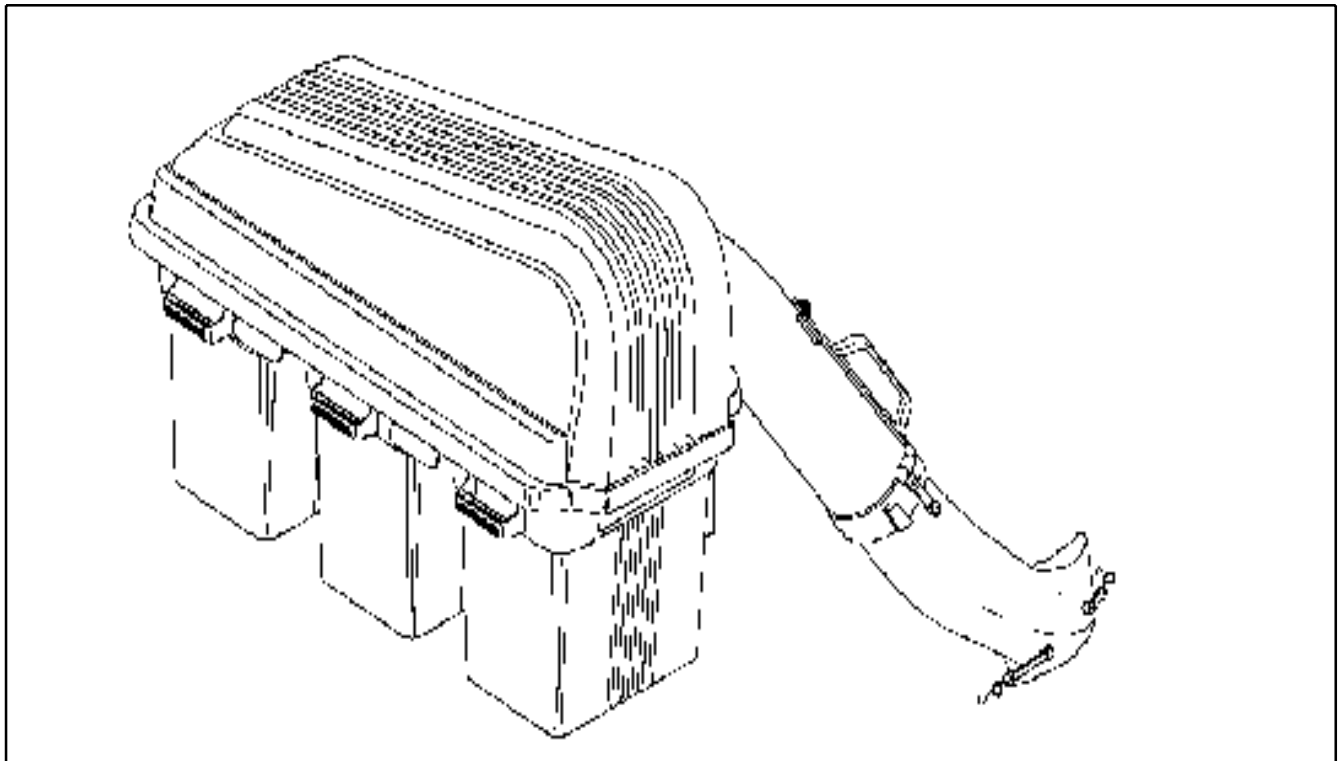

# C342

**1.1997**  
**PARTS LISTING I**

**954040503a**

# REPAIR PARTS / PIÈCES DE RECHANGE

GRASS CATCHER - MODEL NUMBER 954040503A / RAMASSE-HERBE - NUMÉRO DE MODÈLE 954040503A

16

# REPAIR PARTS / PIÈCES DE RECHANGE

GRASS CATCHER - MODEL NUMBER 954040503A / RAMASSE-HERBE - NUMÉRO DE MODÈLE 954040503A

KEY NO.	PART NO.	DESCRIPTION	KEY NO.	PART NO.	DESCRIPTION
2	532069180	Nut, Crownlock #10-24	29	817490508	Screw 5/16-18 x 1/2
3	532127533	Screen, Cover			Hex, Self Tapping
4	532134678	Cover	30	532131137	Pin, Support Post
5	532126840	Chute, Upper	31	532134496	Plug, Tubing End
6	818021008	Screw, Special #10-14x1/2			
7	532140572	Dump Bag Indicator	32	532134639	Bagger, Frame
8	532087175	Screw, #10-24 x 1-1/8	33	532128600	Pin, Hinge
9	819061216	Washer 3/16x3/4x16 Ga.	34	532127534	Gasket, Cover
10	532007206	Spacer, Split	35	532129585	Container, Top
11	532060867	Nut, Acorn #10-24	36	532129586	Container, Bottom
12	810071000	Washer, lock	37	532134637	Seal, Cover
13	532109808	Latch, Chute	38	532130895	Latch Handle, Cover
14	532125004	Nut, Weld			couverture
15	532130760	Latch, Hook	39	532139854	Strip, Seal
16	532130759	Rubber, Latch	40	871141008	Screw #10-24 x 1/2
18	532126839	Chute, Lower	41	532156006	Bagger, Support Tube
20	871161010	Screw #10-24 x 5/8			gazon
21	532132796	Spring, Cover L.H. (black)	42	532145186	Reinforcement Plate
22	532133235	Spacer, Cover	43	819112410	Washer 11/32x1.5x10 Ga.
23	532132983	Spring, Cover R.H. (gray)	44	810040500	Washer, lock
24	532126813	Post, Support	45	532128638	Nut, Wing
25	532063124	Locknut 5/16 x 18	46	874760536	Bolt, Hex 5/16-18 x 2-1/4
26	532124670	Spring, Retainer	—	532104419	Bag, 3.0 mil. 30 Gallon
27	874760512	Bolt, Hex 5/16-18 x 3/4			gallonTrash (not included
28	532130889	Bracket, Mounting	—	532155947	with bagger)
					Owner's Manual
					Manuel de propriétaire