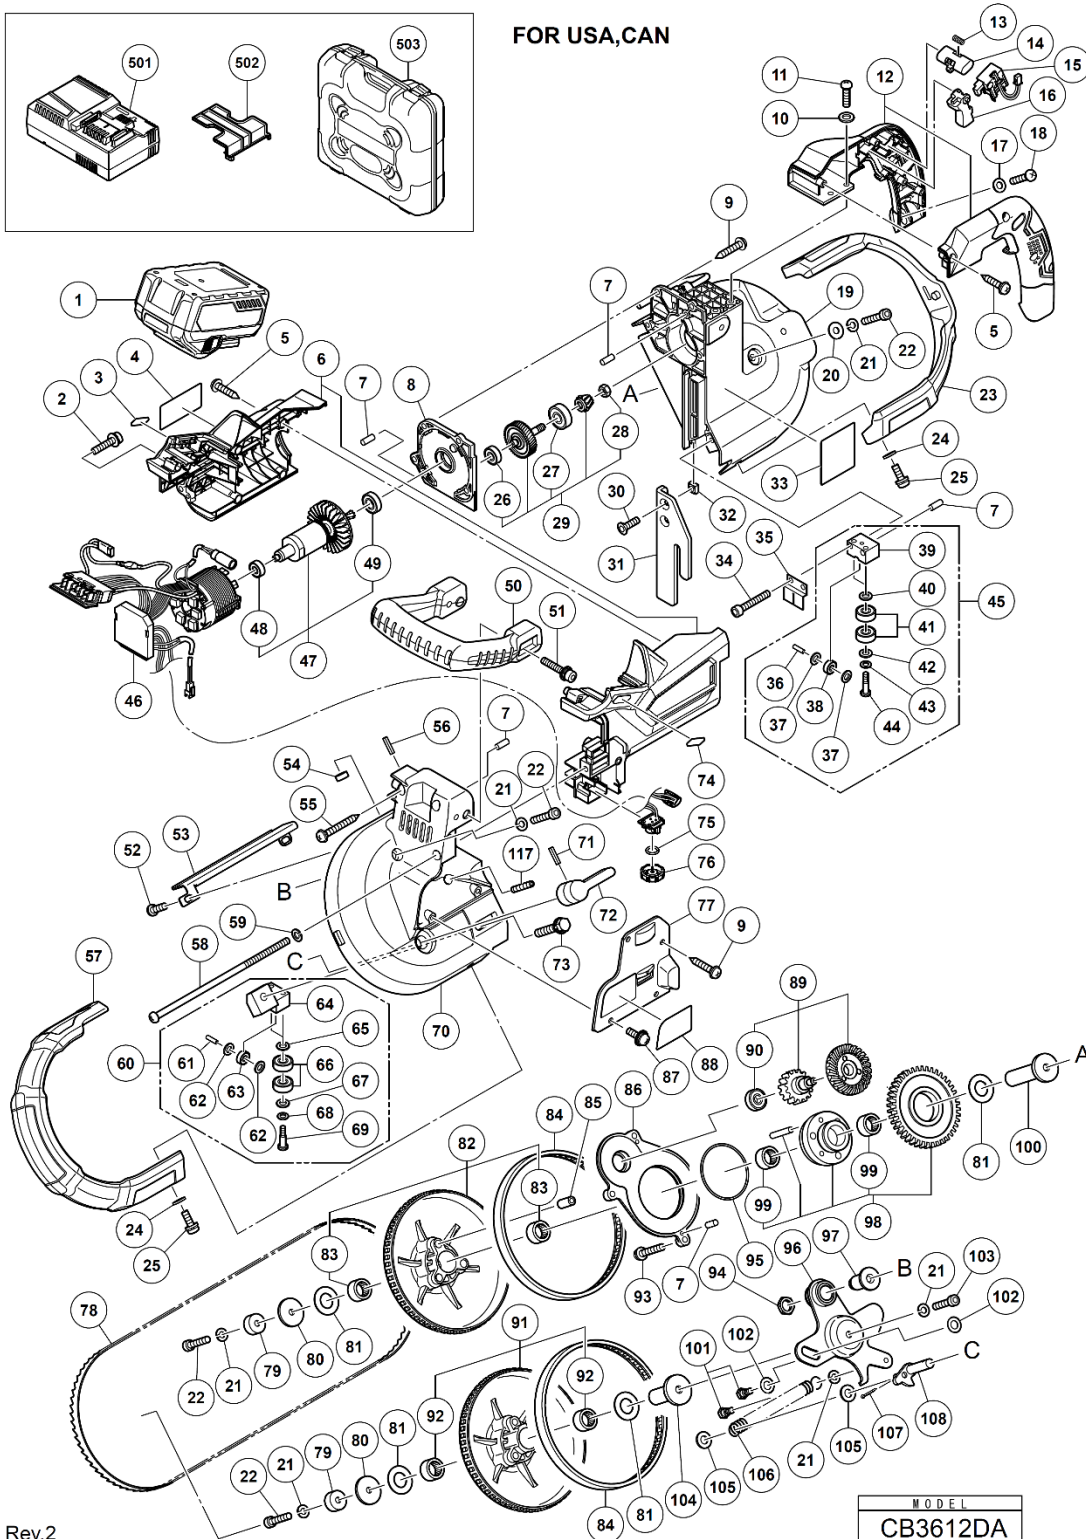

PNEUMATIC TOOL PARTS LIST

■ CORDLESS BAND SAW
Model CB 3612DA

2020 • 10 • 15
(E1)

FOR USA,CAN

PARTS

CB3612DA

ITEM NO.	CODE NO.	DESCRIPTION	NO. USED	REMARKS
*1	372121M	BATTERY BSL 36B18 (USA.CAN)	1	INCLUD.502
2	316107	HEX. SOCKET HD. BOLT (W/WASHERS) M5X20	2	
3	373914	MV LABEL (B)	1	
4		NAME PLATE	1	
5	301653	TAPPING SCREW (W/FLANGE) D4X20 (BLACK)	9	
*6	376236M	HOUSING (A).(B) SET	1	
7	949891	PIN D4X10 (10 PCS.)	6	
8	376237	INNER COVER (A)	1	
9	305558	TAPPING SCREW (W/FLANGE) D5X25 (BLACK)	3	
10	949431	BOLT WASHER M5 (10 PCS.)	2	
11	949239	MACHINE SCREW M5X16 (10 PCS.)	2	
12	376239	HANDLE (A).(B) SET	1	
13	374781	SPRING	1	
14	374780	KNOB	1	
15	371907	SWITCH	1	
16	338899	TRIGGER	1	
17	949432	BOLT WASHER M6 (10 PCS.)	1	
18	949256	MACHINE SCREW M6X16 (10 PCS.)	1	
*19	376243	PULLEY GUARD (A)	1	
20	322677	WASHER (H)	1	
21	949455	SPRING WASHER M6 (10 PCS.)	6	
22	949660	HEX. SOCKET HD. BOLT M6X20 (10 PCS.)	4	
23	376260	BUMPER (A)	1	FOR USA.CAN
24	376492	BUMPER PLATE	4	FOR USA.CAN
25	304043	MACHINE SCREW (W/WASHERS) M4X10 (BLACK)	4	FOR USA.CAN
26	607VVC	BALL BEARING 607VV	1	
27	629VVM	BALL BEARING 629VV	1	
28	301941	SPECIAL NUT M7	1	
29	376238	SECOND PINION ASS'Y	1	INCLUD.26-28
30	968771	HEX. SOCKET FLAT HD. SCREW M6X16	2	
31	319165	GUIDE PLATE	1	
32	319166	SQUARE NUT M6	2	
*33	376264	SELECTION TABLE	1	
34	949664	HEX. SOCKET HD. BOLT M5X30 (10 PCS.)	2	
35	376491	DUSTER PLATE	1	
36	322680	BEARING PIN	1	
37	949429	BOLT WASHER M4 (10 PCS.)	2	
38	323043	ROLLER 604VV	1	
39	376250	BEARING HOLDER	1	
40	949431	BOLT WASHER M5 (10 PCS.)	2	
41	606ZZM	BALL BEARING 606VV	4	
42	949432	BOLT WASHER M6 (10 PCS.)	2	
43	949455	SPRING WASHER M6 (10 PCS.)	2	
44	322681	BEARING PIN (B)	2	
45	376249	BEARING HOLDER ASS'Y	1	INCLUD.36-44
*46	341073	STATOR FET PCB	1	
*47	361133	ROTOR ASS'Y	1	INCLUD.48.49
48	606ZZM	BALL BEARING 606VV	1	
49	371033	BALL BEARING 6900VVCM	1	
50	376270	FRONT HANDLE	1	
51	307371	HEX. SOCKET HD. BOLT (W/WASHERS) M6X25	2	
52	323040	MACHINE SCREW M5X10 (BLACK)	2	
53	322694	BLADE COVER (C)	1	
54	322695	ROLLER 624VV	1	
55	323209	TAPPING SCREW (W/FLANGE) D5X35 (BLACK)	2	
56	321956	ROLL PIN D4X20 (STAINLESS)	1	
57	376261	BUMPER (B)	1	FOR USA.CAN
58	376269	MACHINE SCREW M5X220	1	
59	949454	SPRING WASHER M5 (10 PCS.)	1	
60	325381	BEARING HOLDER (B) ASS'Y	1	INCLUD.61-69
61	322680	BEARING PIN	1	
62	949429	BOLT WASHER M4 (10 PCS.)	2	
63	323043	ROLLER 604VV	1	