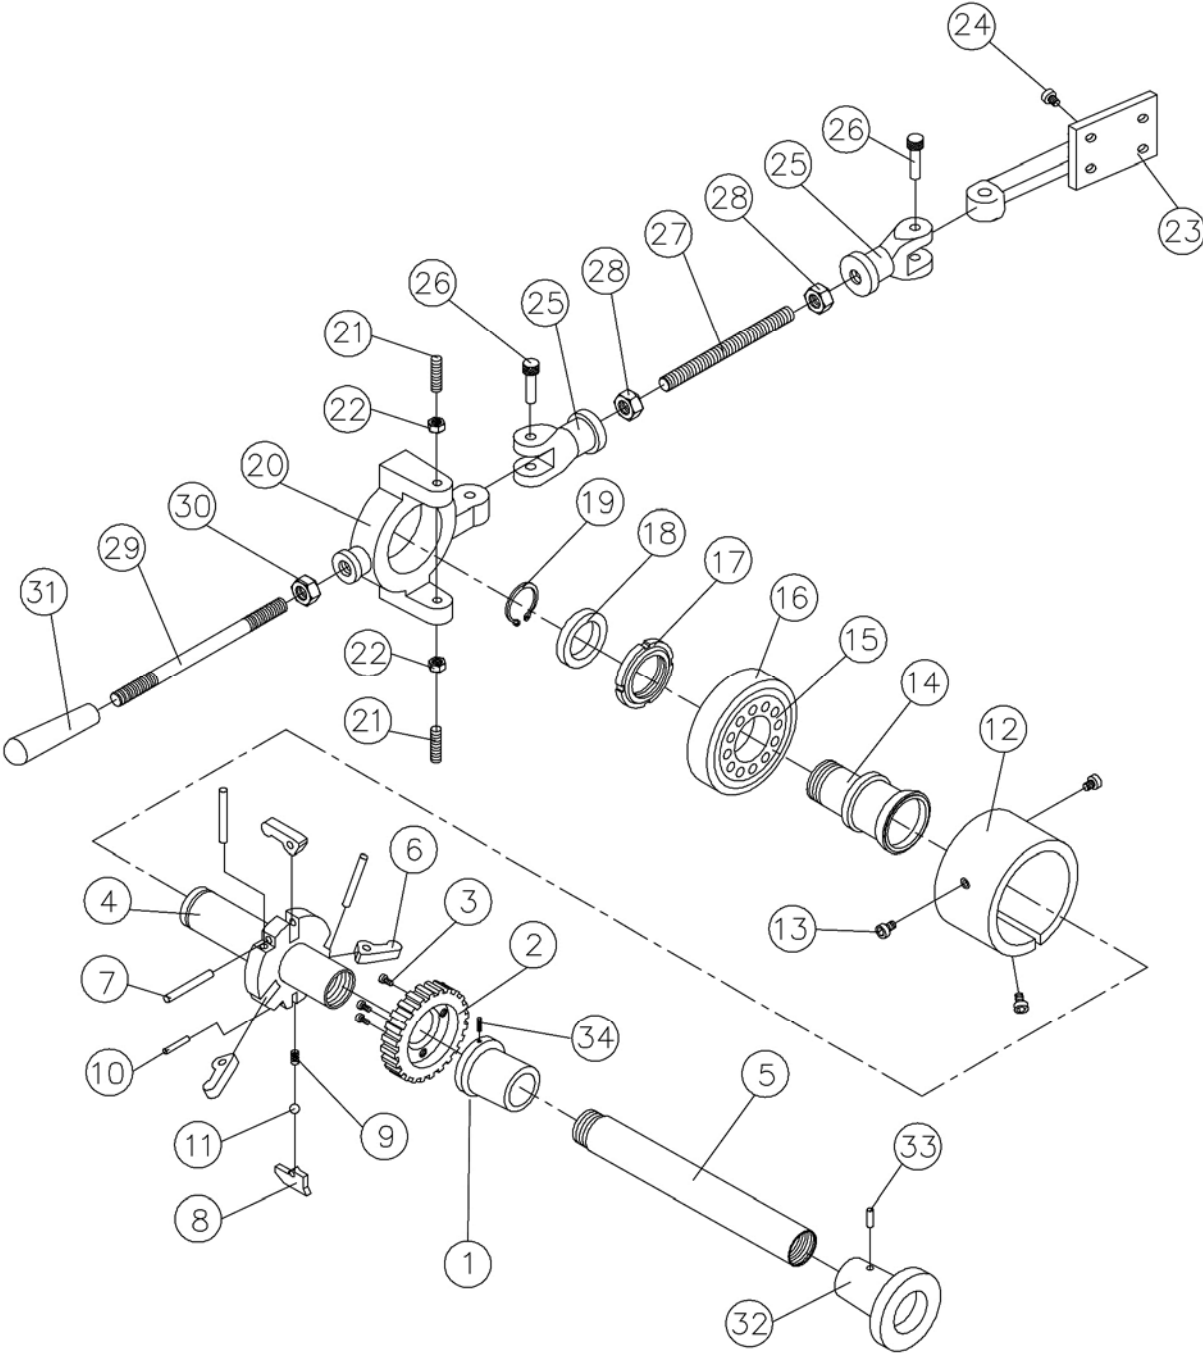

## 5C Collet Closer for BDB-1340A Lathe

Model CC-BDB1340A

**JET**  
427 New Sanford Road  
LaVergne, Tennessee, 37086  
Ph.: 800-274-6848  
[www.jettools.com](http://www.jettools.com)

**Part No. M-321515A**  
Revision B 03/2014  
Copyright © 2014 JET

CC-BDB1340A Collet Closer – Exploded View

## CC-BDB1340A Collet Closer – Parts List

Index No.	Part No.	Description	Size	Quantity
1	CC13BD-01A	Sleeve Coupling	85mm	1
2	CC13BD-02	Coupling		1
3	CC13BD-03	Hex Socket Cap Screw		3
4	CC13BD-04	Arbor		1
5	CC-05BJ	Draw Bar	390mm	1
6	CC13BD-06	Buckle		3
7	CC13BD-07	Pin		3
8	CC13BD-08	Buckling Plate		1
9	CC13BD-09	Spring		1
10	CC13BD-10	Pin		1
11	CC13BD-11	Steel Ball		1
12	CC13BD-12	Outward Flange		1
13	CC13BD-13	Hex Socket Cap Screw		3
14	CC13BD-14	Bearing Shaft		1
15	CC13BD-15	Ball Bearing		1
16	CC13BD-16	Bearing Stand		1
17	CC13BD-17	Locking Nut		1
18	CC13BD-18	Collar		1
19	CC13BD-19	Retaining Ring (external)		1
20	CC13BD-20	Bearing Body		1
21	CC13BD-21	Set Screw		2
22	CC13BD-22	Hex Nut		2
23	CC-23LN	Fixed Seat	200L	1
24	CC13BD-24	Hex Socket Cap Screw		4
25	CC13BD-25	Coupling		2
26	CC13BD-26	Special Pin		2
27	CC13BD-27	Screw Bolt		1
28	CC13BD-28	Hex Nut		2
29	CC13BD-29	Screw Bolt		1
30	CC13BD-30	Hex Nut		1
31	CC13BD-31	Grip		1
32	CC13BD-32	Sleeve		1
33	CC13BD-33	Pin		1
34	CC13BD-34	Set Screw	M6x8	1