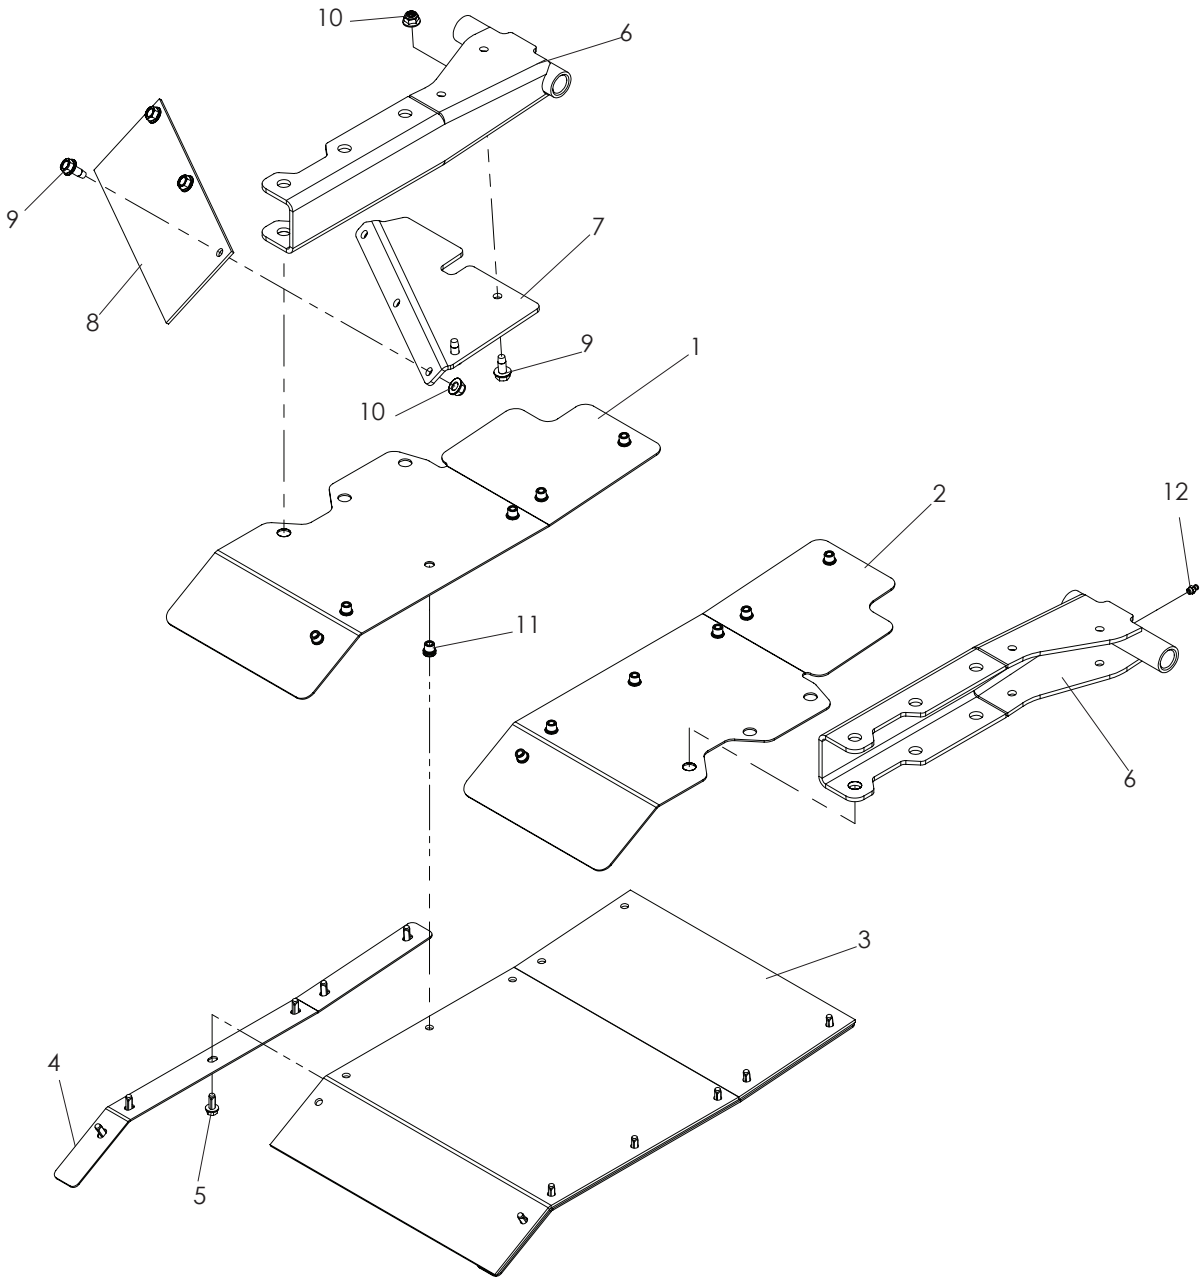

DEBRIS GUARD

CD52L / 968999760 & CD61L / 968999761