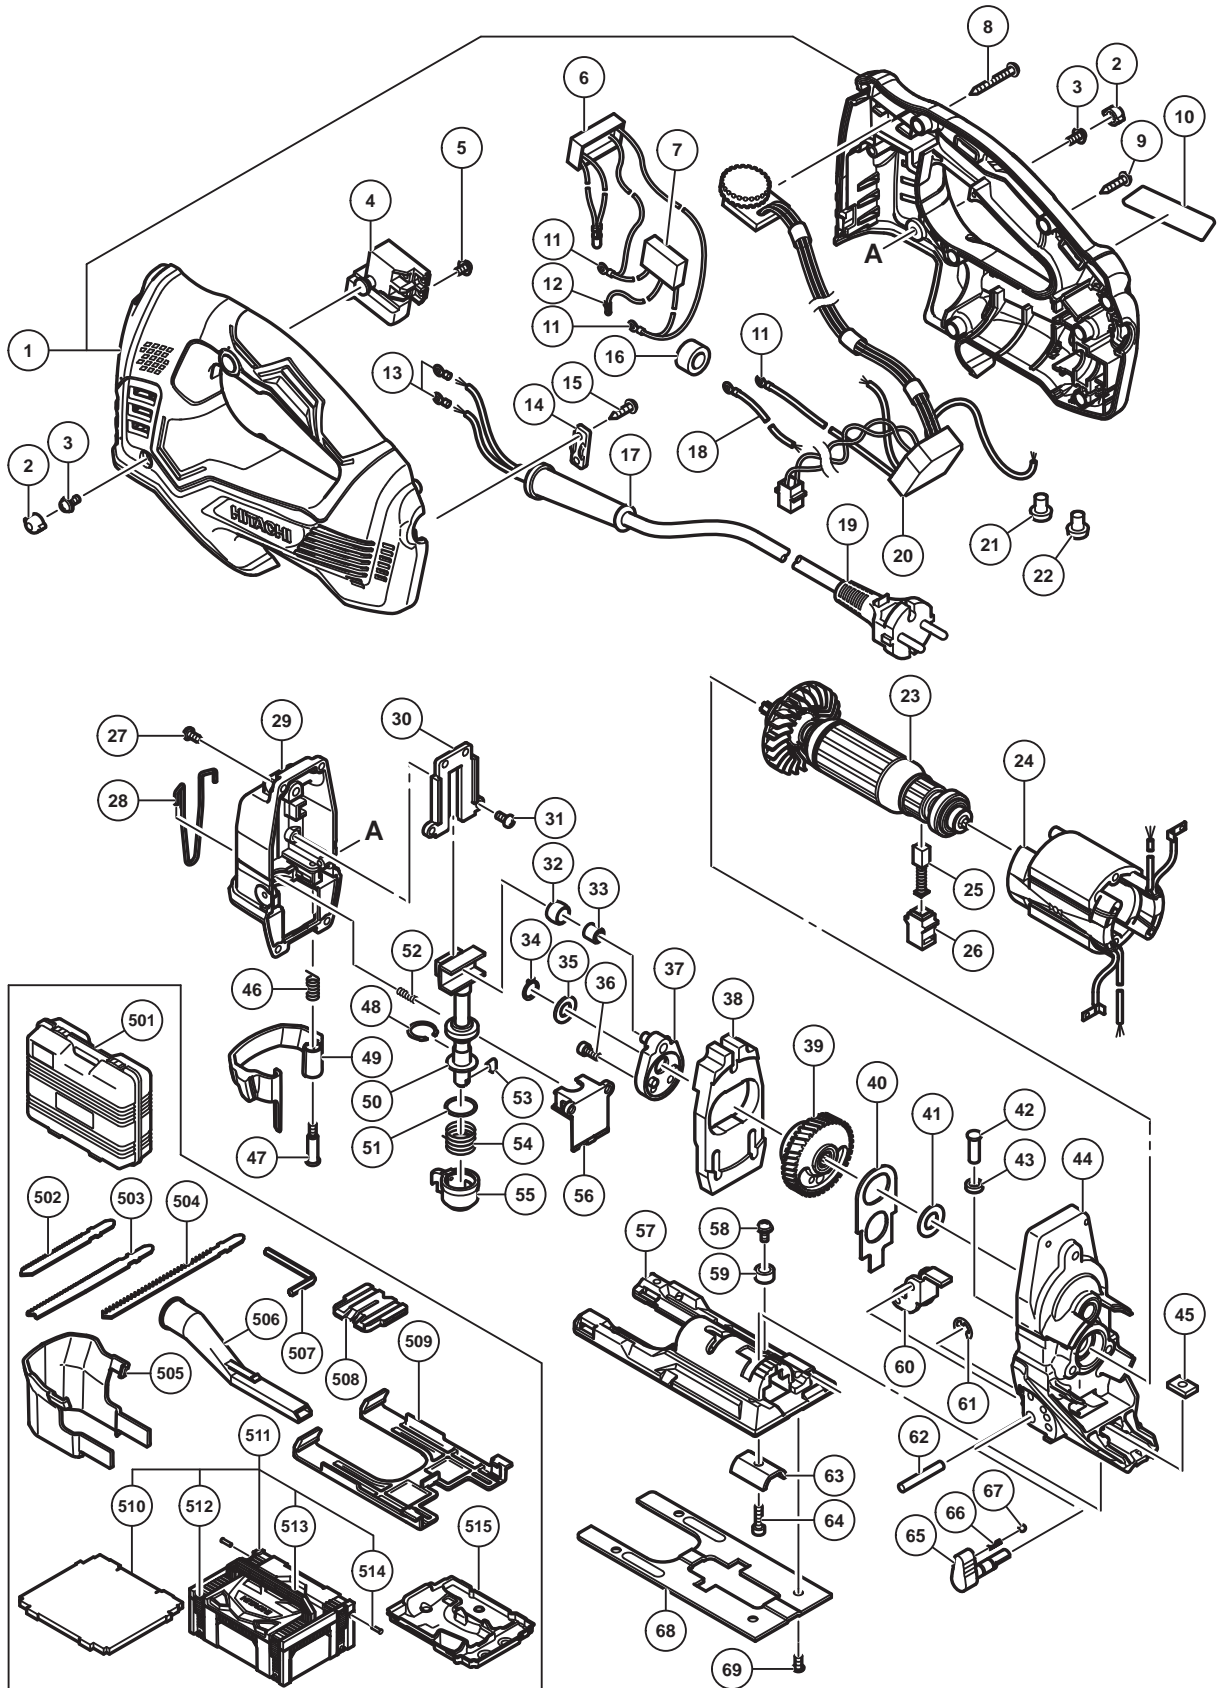

ELECTRIC TOOL PARTS LIST

JIG SAW
Model CJ 160V

2015 · 6 · 22
(E1)

PARTS

CJ 160V

ITEM NO.	CODE NO.	DESCRIPTION	NO. USED	REMARKS	
1	338998	HOUSING SET	1		
2	339294	RUBBER COVER	2		
3	321577	SEAL LOCK SCREW (W/WASHER) M4 X 10	2		
4	339021	TRIGGER SWITCH	1		
5	305499	MACHINE SCREW (W/WASHER) M3.5 X 6	4		
*	6	338987	LED (A) 110V-120V	1	
*	6	338988	LED (A) 220V-240V	1	
*	7	994273	NOISE SUPPRESSOR	1	FOR EUROPE,AUS,GBR,SAF,RUS,CHN
	8	306664	TAPPING SCREW (W/FLANGE) D4 X 40 (BLACK)	1	
	9	301653	TAPPING SCREW (W/FLANGE) D4 X 20 (BLACK)	7	
	10		NAME PLATE	1	
	11	960356	TERMINAL (A) M3.5 (10 PCS.)	3	
*	12	302488	EARTH TERMINAL	1	FOR EUROPE,AUS,GBR,SAF,RUS,CHN
	13	980063	TERMINAL	2	
	14	960266	CORD CLIP	1	
	15	984750	TAPPING SCREW (W/FLANGE) D4 X 16	2	
*	16	334379	FERRITE CORE	1	(FOR CORD) FOR EUROPE,AUS,GBR (230V), SAF,RUS,CHN
*	16	334379	FERRITE CORE	1	(FOR CONTROLLER) FOR GBR (110V)
*	17	953327	CORD ARMOR D8.8	1	
*	17	938051	CORD ARMOR D10.1	1	
*	18	339295	INTERNAL WIRE L230	1	
*	18	339283	INTERNAL WIRE L300	1	FOR GBR (110V)
*	19	500247Z	CORD	1	(CORD ARMOR D8.8)
*	19	500234Z	CORD	1	(CORD ARMOR D8.8) FOR SAF,RUS,VIE,INA,IND
*	19	500455Z	CORD	1	(CORD ARMOR D8.8) FOR THA,PHI,CHN
*	19	500240Z	CORD	1	(CORD ARMOR D8.8) FOR USA,CAN
*	19	500423Z	CORD	1	(CORD ARMOR D8.8) FOR SIN,UAE (230V)
*	19	323974	CORD	1	(CORD ARMOR D10.1) FOR UAE (110V)
*	19	500450Z	CORD	1	(CORD ARMOR D8.8) FOR GBR (230V)
*	19	500461Z	CORD	1	(CORD ARMOR D8.8) FOR GBR (110V)
*	19	500439Z	CORD	1	(CORD ARMOR D8.8) FOR AUS
*	20	338984	CONTROLLER 110V-120V	1	
*	20	338985	CONTROLLER 220V-240V	1	
	21	959140	CONNECTOR 50091 (10 PCS.)	1	
	22	959141	CONNECTOR 50092 (10 PCS.)	1	
*	23	361014C	ARMATURE SET 110V	1	
*	23	361014U	ARMATURE SET 120V	1	
*	23	361014E	ARMATURE SET 220V-240V	1	
*	24	340915C	STATOR 110V	1	
*	24	340915D	STATOR 120V-127V	1	
*	24	340915E	STATOR 220V-240V	1	
	25	999041	CARBON BRUSH (1 PAIR)	2	
	26	955203	BRUSH HOLDER	2	
	27	949217	MACHINE SCREW M4 X 12 (10 PCS.)	4	
	28	339016	GUARD BAR	1	
	29	339010	UPPER COVER	1	
	30	339009	GUIDE PLATE	1	
	31	326573	SEAL LOCK SCREW M4 X 10	4	
	32	339007	CONNECTING PIECE	1	