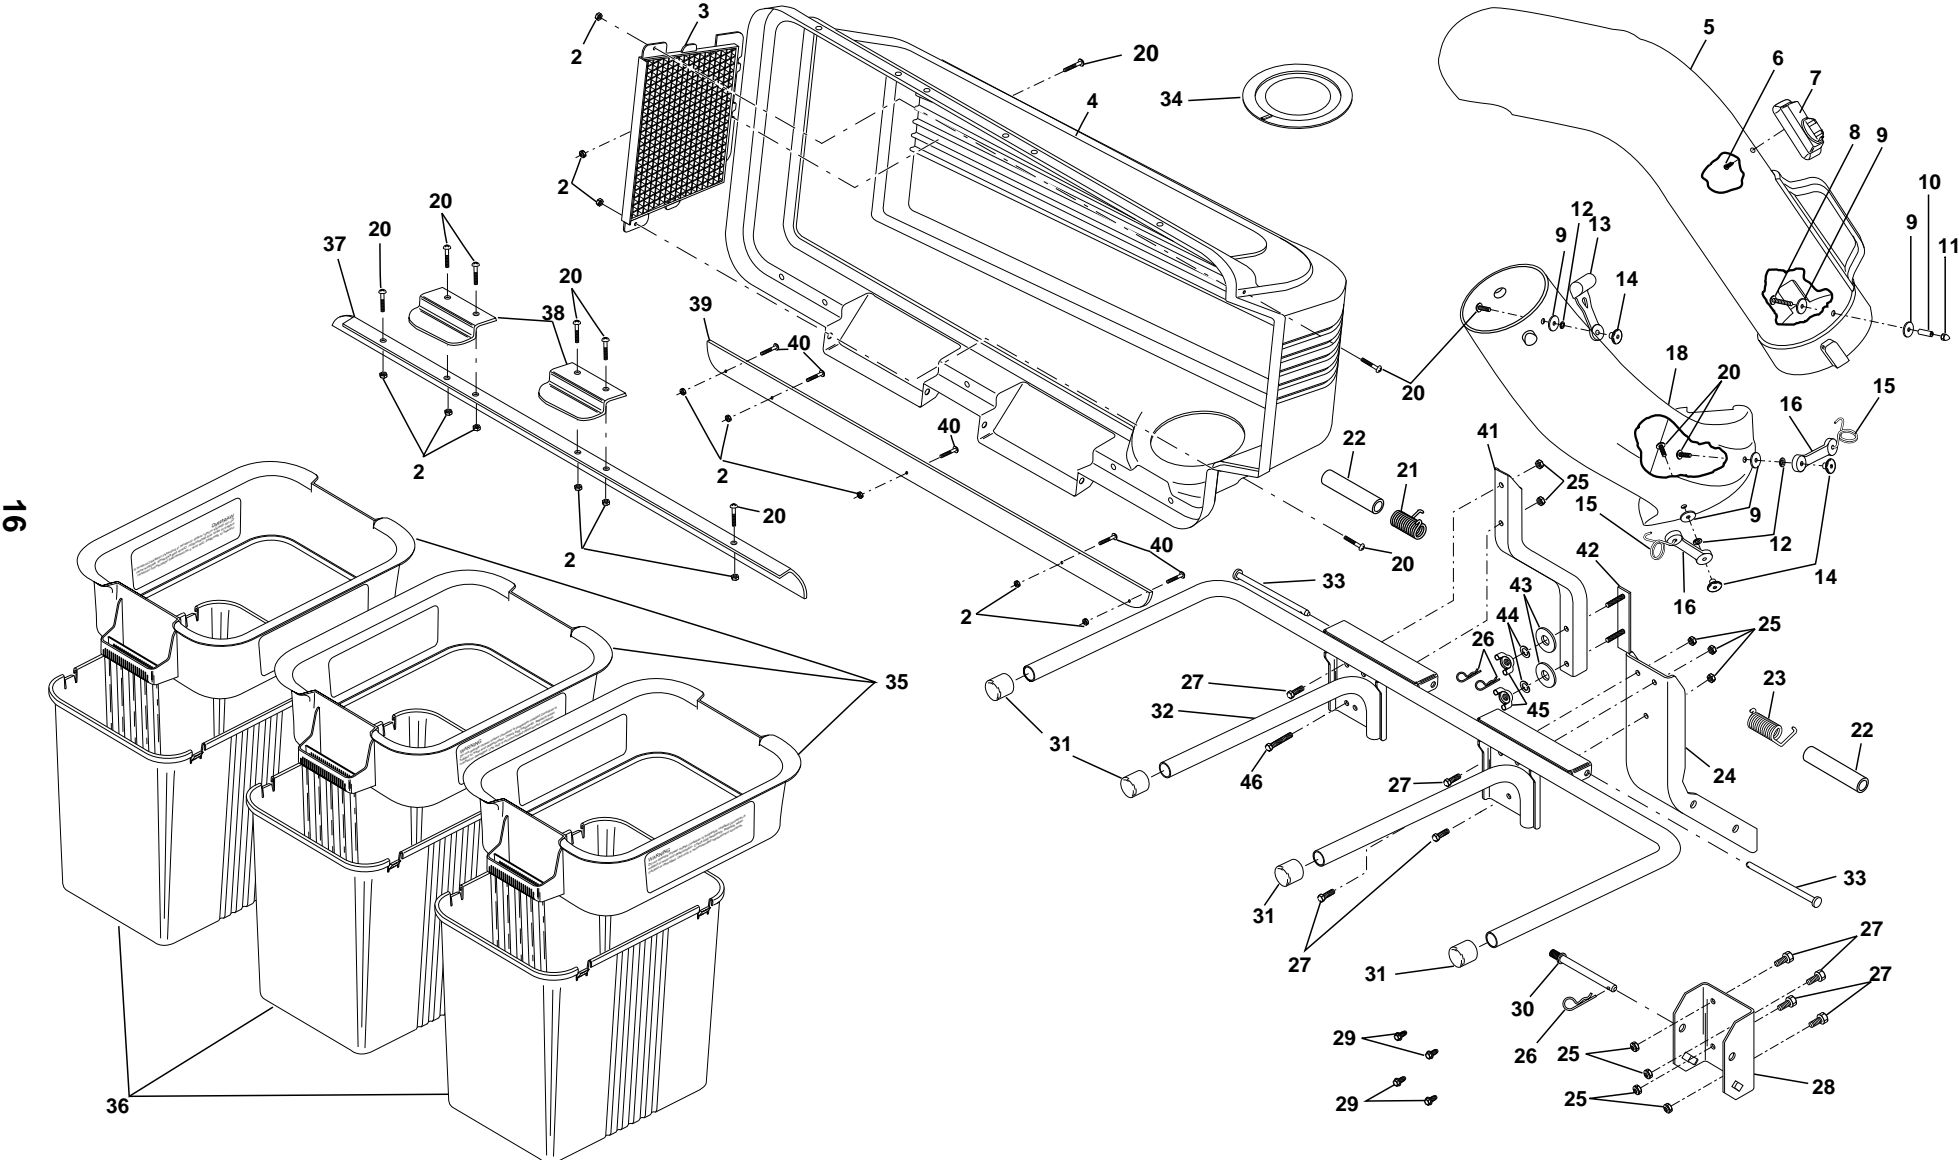

CL 46

Accessory

954040606A

REPAIR PARTS / PIÈCES DE RECHANGE

GRASS CATCHER CL46 - MODEL # 954040606A / RAMASSE-HERBE - NUMÉRO DE MODÈLE 954040606A

REPAIR PARTS / PIÈCES DE RECHANGE

GRASS CATCHER CL46 - MODEL # 954040606A / RAMASSE-HERBE - NUMÉRO DE MODÈLE 954040606A

KEY NO.	PART NO.	DESCRIPTION	KEY NO.	PART NO.	DESCRIPTION
2	532069180	Nut, Crownlock #10-24	29	817490508	Screw 5/16-18 x 1/2
3	532127533	Screen, Cover			Hex, Self Tapping
4	532134678	Cover	30	532131137	Pin, Support Post
5	532126840	Chute, Upper	31	532134496	Plug, Tubing End
6	818021008	Screw, Special #10-14x1/2			
7	532140572	Dump Bag Indicator	32	532134639	Bagger, Frame
8	532087175	Screw, #10-24 x 1-1/8	33	532128600	Pin, Hinge
9	819061216	Washer 3/16x3/4x16 Ga.	34	532127534	Gasket, Cover
10	532007206	Spacer, Split	35	532129585	Container, Top
11	532060867	Nut, Acorn #10-24	36	532129586	Container, Bottom
12	810071000	Washer, lock	37	532134637	Seal, Cover
13	532109808	Latch, Chute	38	532130895	Latch Handle, Cover
14	532125004	Nut, Weld			
15	532130760	Latch, Hook	39	532155857	Strip, Reinforcement
16	532130759	Rubber, Latch	40	871141008	Screw #10-24 x 1/2
18	532145578	Chute, Lower	41	532156006	Bagger, Support Tube
20	871161010	Screw #10-24 x 5/8			
21	532132796	Spring, Cover L.H. (black)	42	532145186	Reinforcement Plate
22	532133235	Spacer, Cover	43	819112410	Washer 11/32x1.5x10 Ga.
23	532132983	Spring, Cover R.H. (gray)	44	810040500	Washer, lock
24	532126813	Post, Support	45	532128638	Nut, Wing
25	532063124	Locknut 5/16 x 18	46	874760536	Bolt, Hex 5/16-18 x 2-1/4
26	532124670	Spring, Retainer	--	532104419	Bag, 3.0 mil. 30 Gallon
27	874760512	Bolt, Hex 5/16-18 x 3/4			
28	532130889	Bracket, Mounting			
					Trash (not included with bagger)
			--	532155945	Owner's Manual