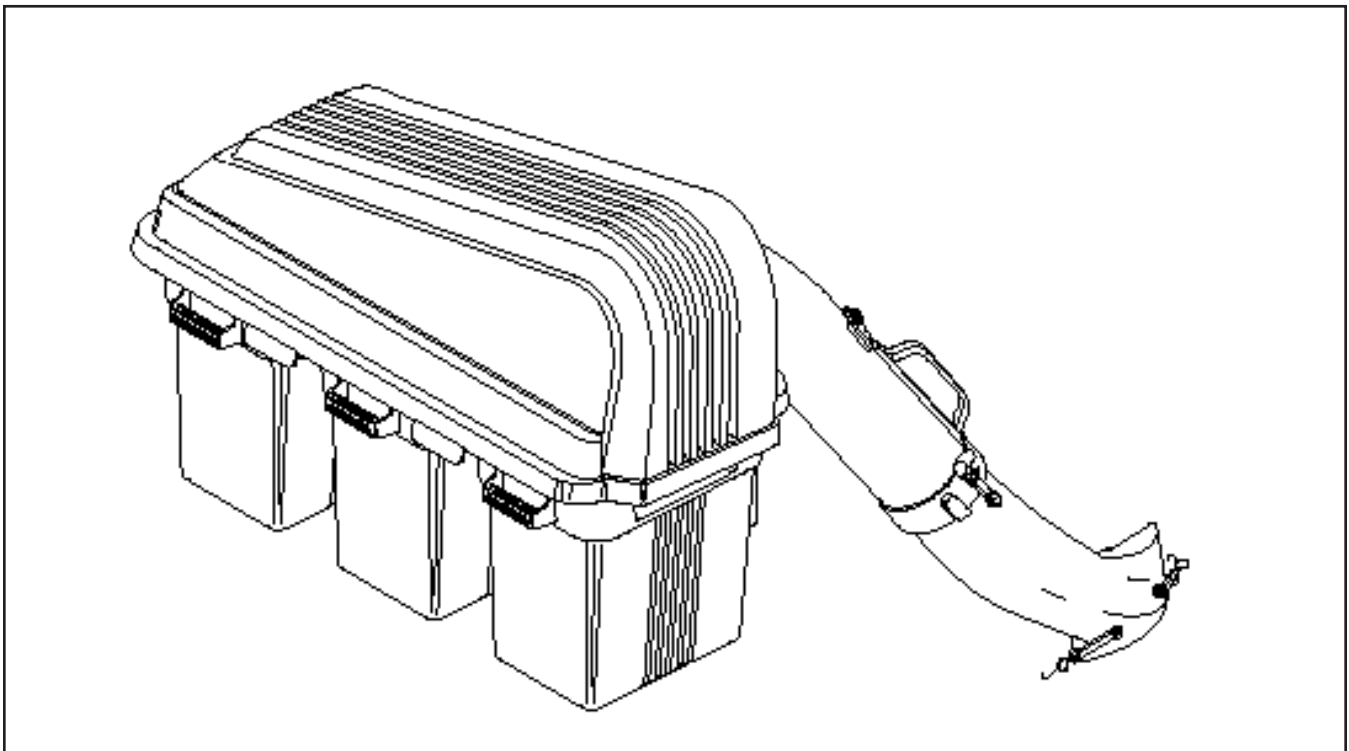

CL 46

Accessory

954040606A

REPAIR PARTS / PIÈCES DE RECHANGE

GRASS CATCHER CL46 - MODEL # 954040606A / RAMASSE-HERBE - NUMÉRO DE MODÈLE 954040606A

REPAIR PARTS / PIÈCES DE RECHANGE

GRASS CATCHER CL46 - MODEL # 954040606A / RAMASSE-HERBE - NUMÉRO DE MODÈLE 954040606A

KEY NO.	PART NO.	DESCRIPTION	KEY NO.	PART NO.	DESCRIPTION
2	532069180	Nut, Crownlock #10-24	29	817490508	Screw 5/16-18 x 1/2
3	532127533	Screen, Cover			Hex, Self Tapping
4	532134678	Cover	30	532131137	Pin, Support Post
5	532126840	Chute, Upper	31	532134496	Plug, Tubing End
6	818021008	Screw, Special #10-14x1/2			
7	532140572	Dump Bag Indicator	32	532134639	Bagger, Frame
8	532087175	Screw, #10-24 x 1-1/8	33	532128600	Pin, Hinge
9	819061216	Washer 3/16x3/4x16 Ga.	34	532127534	Gasket, Cover
10	532007206	Spacer, Split	35	532129585	Container, Top
11	532060867	Nut, Acorn #10-24	36	532129586	Container, Bottom
12	810071000	Washer, lock	37	532134637	Seal, Cover
13	532109808	Latch, Chute	38	532130895	Latch Handle, Cover
14	532125004	Nut, Weld			
15	532130760	Latch, Hook	39	532155857	Strip, Reinforcement
16	532130759	Rubber, Latch	40	871141008	Screw #10-24 x 1/2
18	532145578	Chute, Lower	41	532156006	Bagger, Support Tube
20	871161010	Screw #10-24 x 5/8			
21	532132796	Spring, Cover L.H. (black)	42	532145186	Reinforcement Plate
22	532133235	Spacer, Cover	43	819112410	Washer 11/32x1.5x10 Ga.
23	532132983	Spring, Cover R.H. (gray)	44	810040500	Washer, lock
24	532126813	Post, Support	45	532128638	Nut, Wing
25	532063124	Locknut 5/16 x 18	46	874760536	Bolt, Hex 5/16-18 x 2-1/4
26	532124670	Spring, Retainer	--	532104419	Bag, 3.0 mil. 30 Gallon
27	874760512	Bolt, Hex 5/16-18 x 3/4			
28	532130889	Bracket, Mounting			
					Trash (not included with bagger)
			--	532155945	Owner's Manual