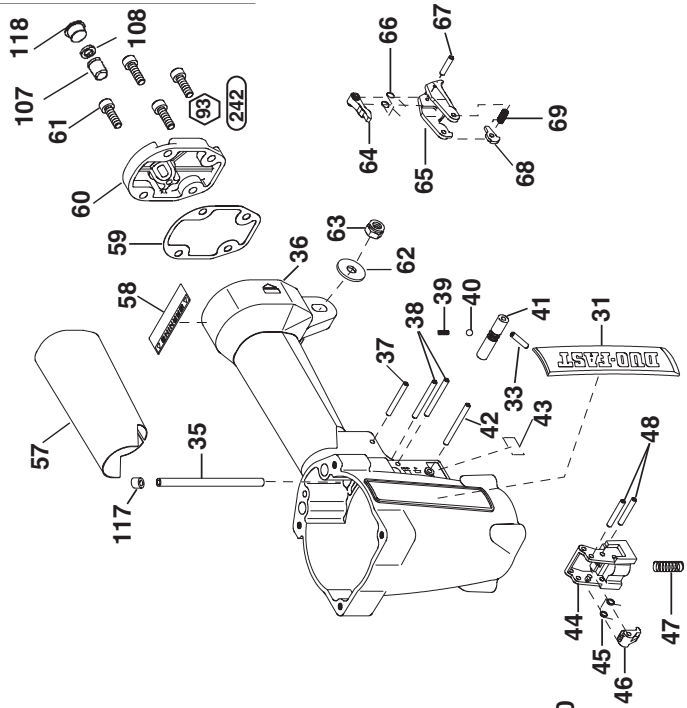

*Sold only as an assembly

**Part of Key #50

***Part of Key #9

☒ Part of Key #111

DUO-FAST CONSTRUCTION
Round Head Coil Nailer
CNP-65Y
 1015141
 DUO-FAST
 AN ITW COMPANY
 955 National Parkway
 Schaumburg, Illinois 60173-5172
 U.S.A.
 © 2007 DUO-FAST CONSTRUCTION 501743-8

TORQUE
 IN - LBS
 = 5 IN - LBS

LOCTITE No.

▲ DENOTES CHANGE

TOOLS MUST BE REPAIRED ONLY
 WITH FACTORY AUTHORIZED PARTS
 SIEMPRE REPARA LAS HERRAMIENTAS
 SOLAMENTE CON PARTES DE REPUESTO
 AUTORIZADAS POR DUO-FAST

* = PART CHANGE / > = NEW PART

CNP-TOOLS
07/07 (8) GL