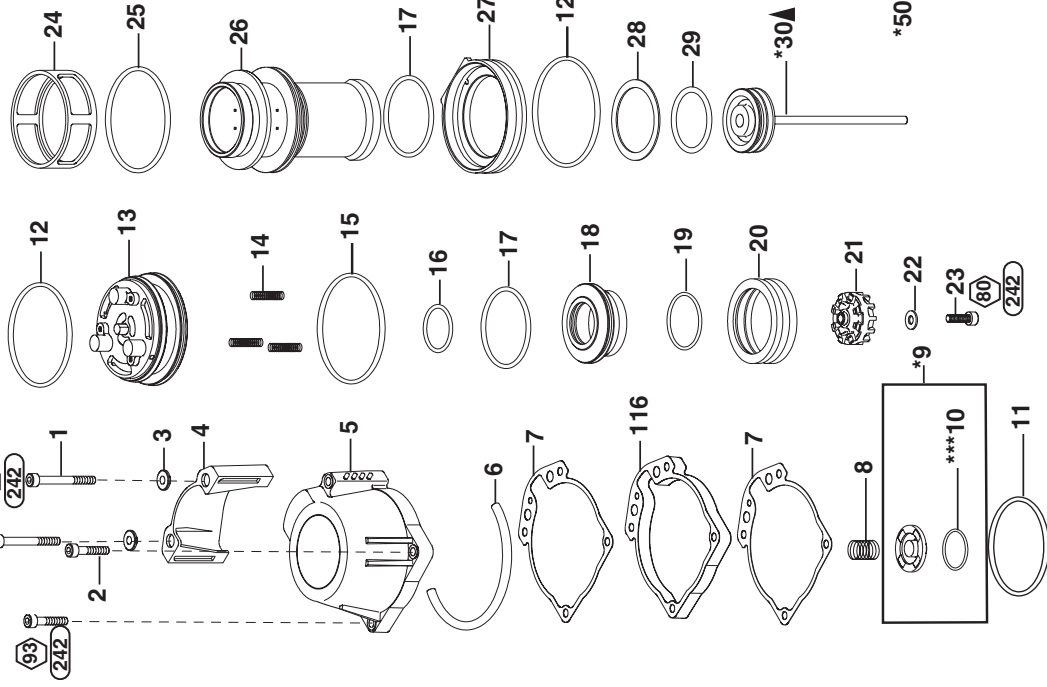

*Sold only as an assembly

**Part of Key #50

***Part of Key #9

☒ Part of Key #111

DUO-FAST CONSTRUCTION
Round Head Coil Nailer
CNP-65Y
 1015141
 DUO-FAST
 AN ITW COMPANY
 955 National Parkway
 Schaumburg, Illinois 60173-5172
 U.S.A.
 © 2007 DUO-FAST CONSTRUCTION 501743-8

TORQUE
 IN - LBS
 = 5 IN - LBS

LOCTITE No.

▲ DENOTES CHANGE

TOOLS MUST BE REPAIRED ONLY
 WITH FACTORY AUTHORIZED PARTS
 SIEMPRE REPARA LAS HERRAMIENTAS
 SOLAMENTE CON PARTES DE REPUESTO
 AUTORIZADAS POR DUO-FAST