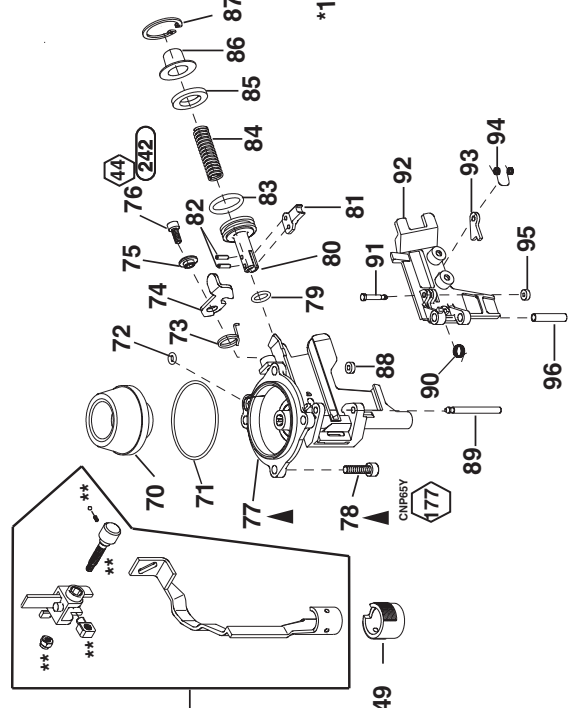

*Sold only as an assembly

**Part of Key #50

***Part of Key #9

☒ Part of Key #111

DUO-FAST CONSTRUCTION
Round Head Coil Nailer
CNP-65Y
 1015141
 DUO-FAST
 AN ITW COMPANY
 955 National Parkway
 Schaumburg, Illinois 60173-5172
 U.S.A.
 © 2007 DUO-FAST CONSTRUCTION 501743-8

TORQUE
 IN - LBS
 = 5 IN - LBS

LOCTITE No.

▲ DENOTES CHANGE

TOOLS MUST BE REPAIRED ONLY
 WITH FACTORY AUTHORIZED PARTS
 SIEMPRE REPARA LAS HERRAMIENTAS
 SOLAMENTE CON PARTES DE REPUESTO
 AUTORIZADAS POR DUO-FAST

* = PART CHANGE / > = NEW PART

CNP-TOOLS
07/07 (8) GL