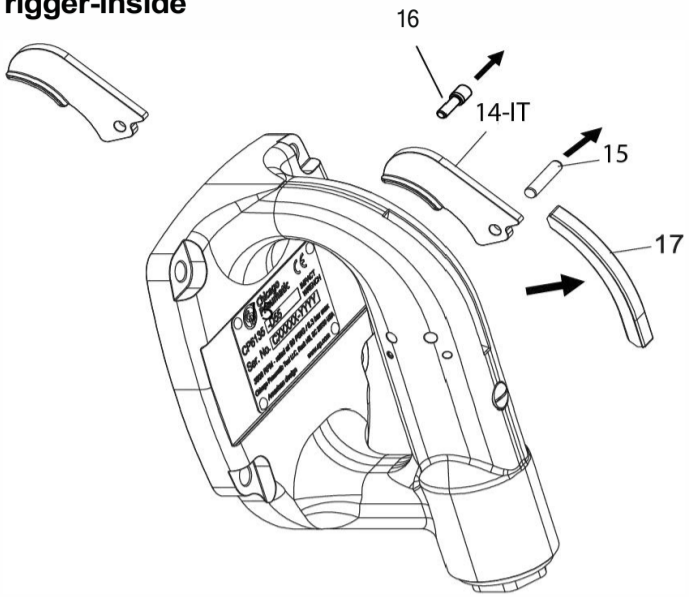

Item No.	Part No	Description	Qty.
I	2050563133	TIMING SHAFT KIT	
94		BALL-STEEL	1
101	C112190	SEAT-SPRING	1
102	C136164	SPRING	1
103	C136169	SHAFT-TIMING	1
J	2050563143	SOCKET RETAINER KIT (SPLINE #5)	
106-L		PLUNGER	1
107-L		BUTTON-LOCK	1
109-L		SPRING	1
110-L		SPRING	1
K	2050563153	CLUTCH HOUSING ASS'Y	
113		HOUSING-CLUTCH	1
114	2050562863	BUSHING	1
115		SEAL- GREASE	1
117		PLUG-PIPE	1
118		GASKET	1
44	S062777	SCREW	4
46	2050557513	LOCK WASHER	4
L	2050563163	SIDE HANDLE KIT	
150		HANDLE-SUPPORT	1
151		SPACER-BAND	1
152		SCREW	4
153		LOCK WASHER	4
M	2050563173	NAMEPLATE KIT	
200		NAMEPLATE	1
202		SCREW-DRIVE	4
N	2050563183	GASKET KIT	
41		GASKET	1
118		GASKET	1
O	2050563193	SCREWS KIT	
44		SCREW	8
46		LOCK WASHER	8
152		SCREW	4
153		LOCK WASHER	4
P	2050563203	SMALL PARTS KIT	
15		PIN	1
16		PIN-ROLL	1
17		COVER-TRIGGER SLOT	1
28		PIN-ROLL	1
64		PIN-DOWEL	1
117		PLUG-PIPE	1
2050563213 TUNE UP KIT			
Incl. item Nos. 2, 7, 24, 41, 46, 62, 66, 81, 115, 118			

Trigger Replacement Instructions

Trigger-Inside

Trigger -Outside