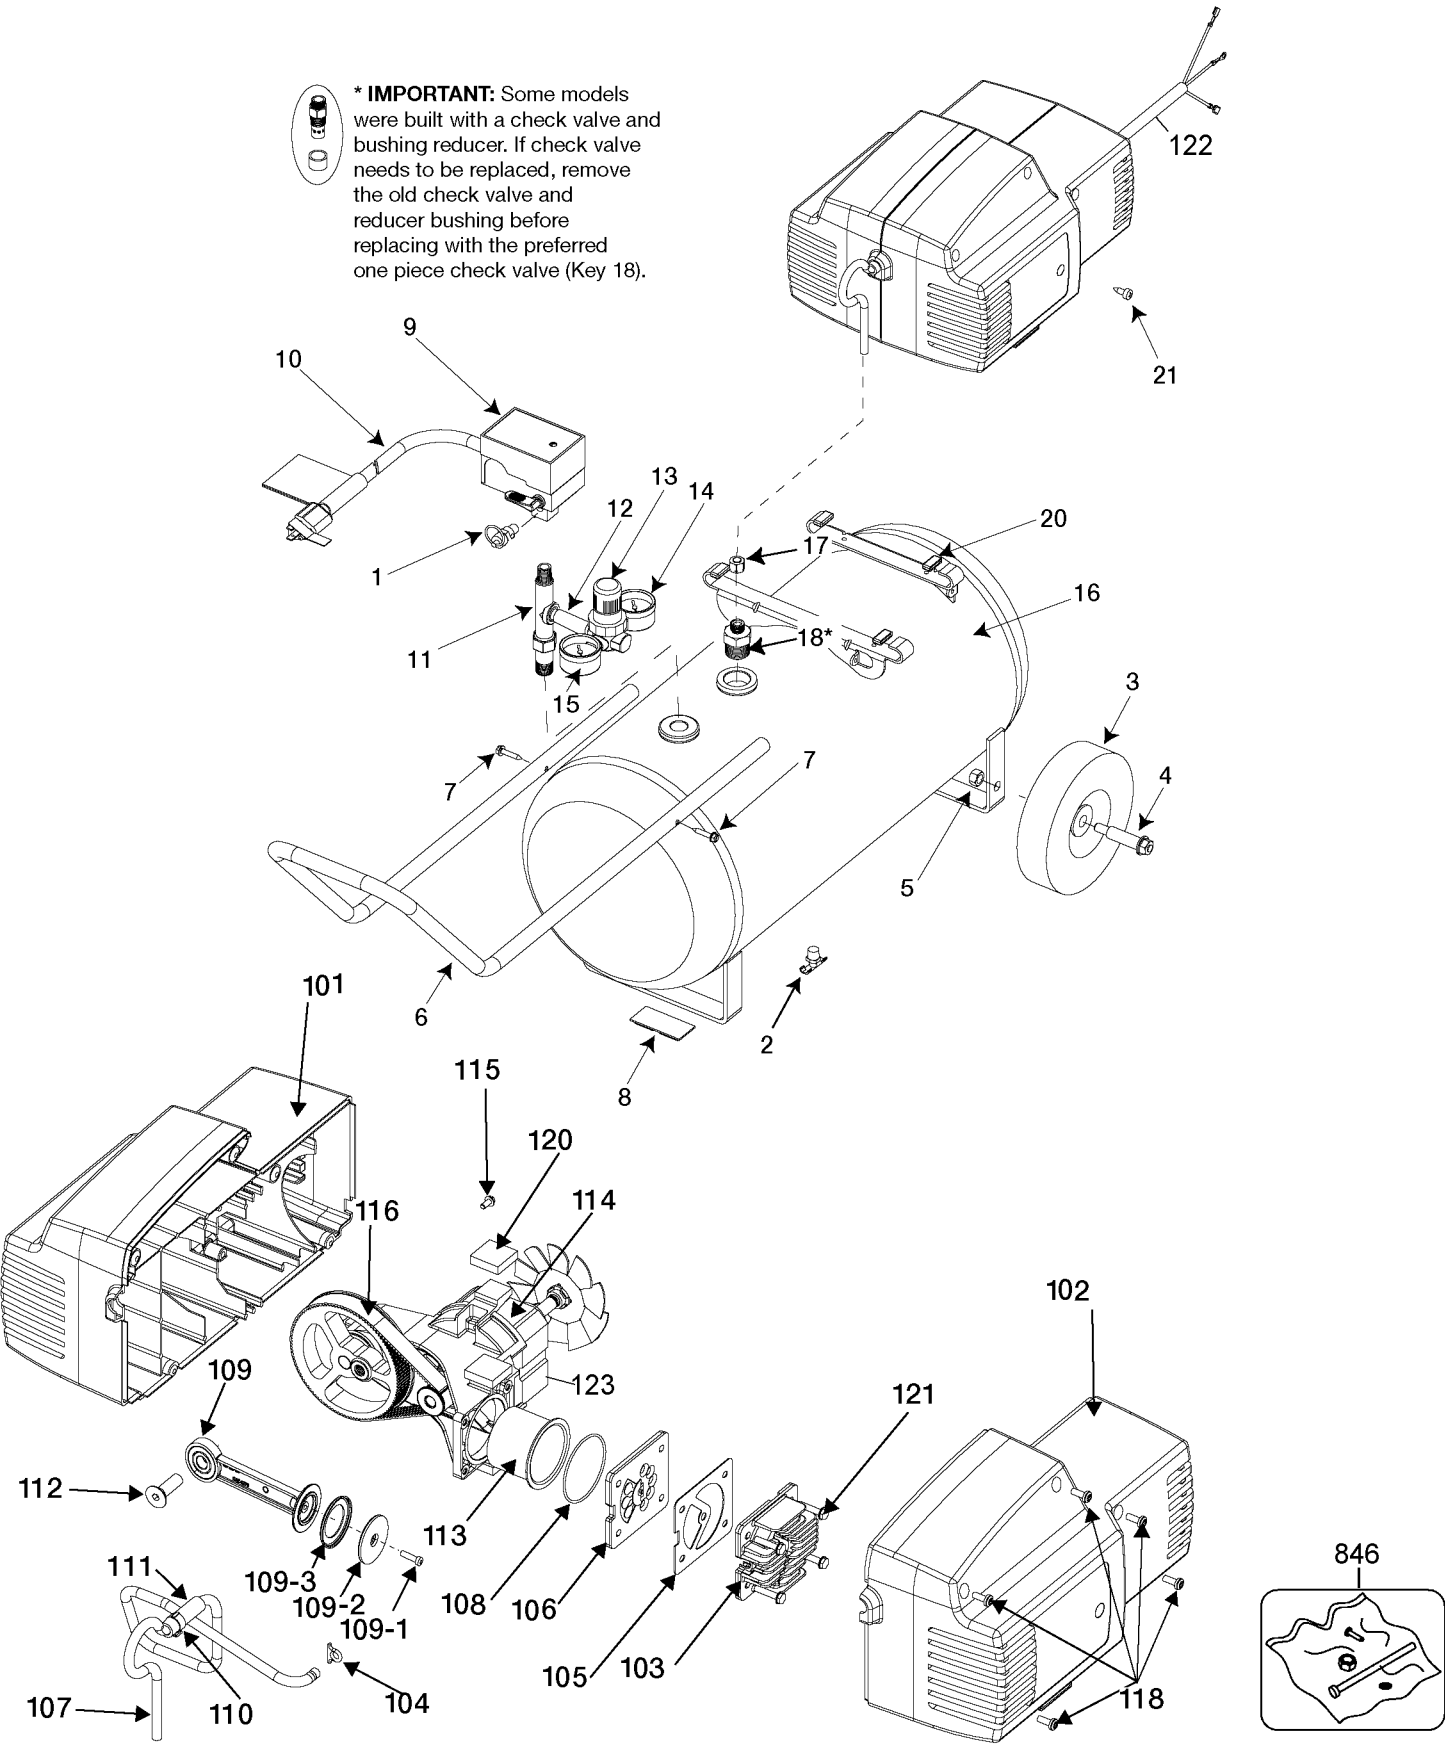

*** IMPORTANT:** Some models were built with a check valve and bushing reducer. If check valve needs to be replaced, remove the old check valve and reducer bushing before replacing with the preferred one piece check valve (Key 18).

Parts List for CP503 Type 1

Item Number	Part Number	Description	Qty Required
1	TIA-4150	VALVE SAFETY 150 .25	1
2	N286039	DRAIN VALVE	1
3	D23138	WHEEL 9 BLACK SEMI-P	2
4	CAC-60	BOLT .375-16X2.25 UN	2
5	SSF-8080-ZN	NUT .375-16 UNC-2B H	2
6	000000-00	No Longer Available	1
7	000000-00	No Longer Available	2
8	AC-0364	FOOT MOLDED BUMPER	1
9	5140117-70	PRESSURE SWITCH	1
10	D26615	CORD POWER ST 14GA 1	1
11	D28999	STANDPIPE 1/4 NPT X	1
12	D24888	NIPPLE .25NPT X 2.5	1
13	N008792	REGULATOR RPR KIT	1
13	D27256	REGULATOR 4PORT P1P2	1
14	000000-00	No Longer Available	1
15	Z-AC-0010-1	GAUGE LEFT HAND	1
16	000000-00	No Longer Available	1
17	SSP-473	ASSY NUT SLEEVE 5/16	1
18	A19716	CHECK VALVE	1
20	CAC-1254	ISOLATOR PUMP	4
21	SSF-621	SCREW .250-14X.625 F	2
101	A06436	SHROUD KIT	1
102	A06436	SHROUD KIT	1
103	CAC-1196	HEAD UMC	1
104	N044359	TUBE SEAL	1
105	Z-D24819	GASKET HEAD UMC GRAP	1
106	N017592SV	VALVE PLATE ASSY	1