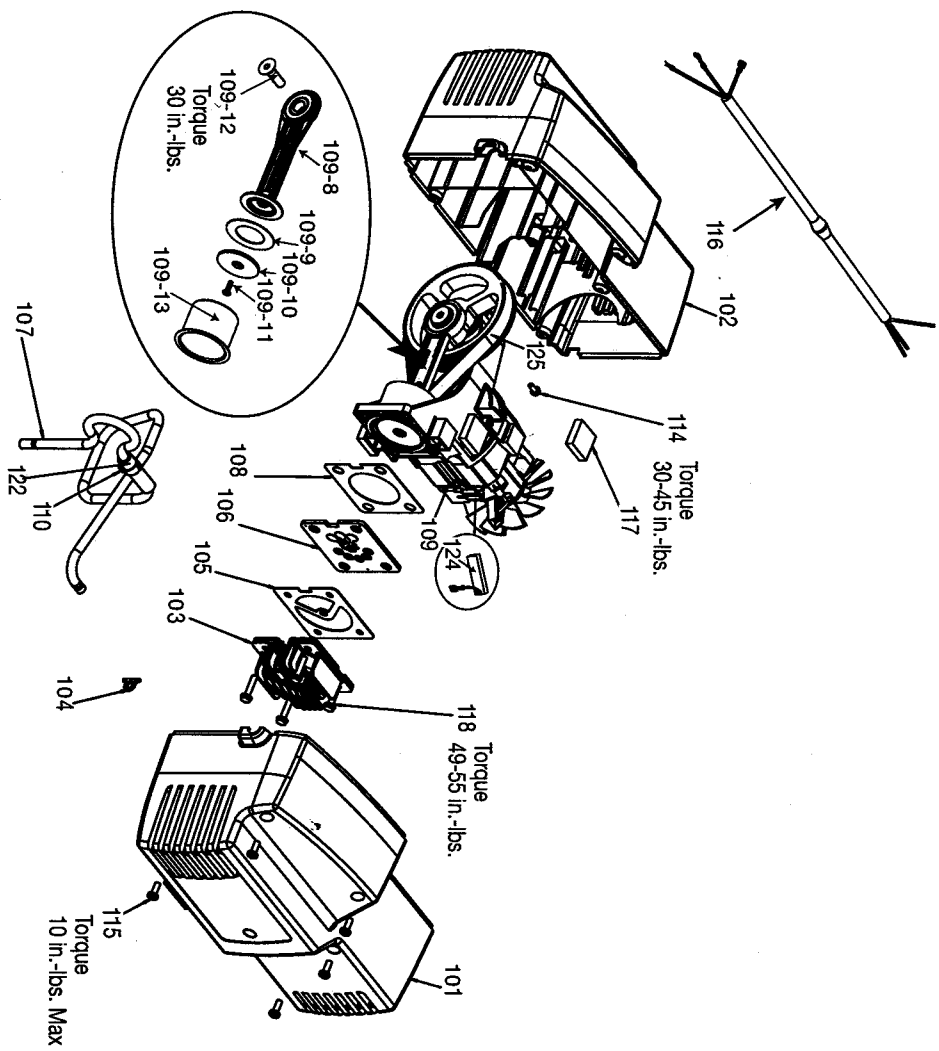

**CP503-3**  
**Oilfree**  
**Air Compressor**

PART NO. A08624 r0  
 Date: 11/4/04

**\* IMPORTANT:** Some models were built with a check valve and bushing reducer. If check valve needs to be replaced, remove the old check valve and reducer bushing before replacing with the preferred one piece check valve (key 18).

### Parts List for CP503 Type 3

Item Number	Part Number	Description	Qty Required
1	TIA-4150	VALVE SAFETY 150 .25	1
2	N286039	DRAIN VALVE	1
3	D28123	WHEEL SEMI PNEU 8X2.	2
4	A01194	BOLT .375-16X2.38 UN	2
5	SSF-8080-ZN	NUT .375-16 UNC-2B H	2
6	000000-00	No Longer Available	1
7	000000-00	No Longer Available	2
8	AC-0364	FOOT MOLDED BUMPER	1
9	5140117-70	PRESSURE SWITCH	1
10	D26615	CORD POWER ST 14GA 1	1
11	D28999	STANDPIPE 1/4 NPT X	1
12	D24888	NIPPLE .25NPT X 2.5	1
13	N008792	REGULATOR RPR KIT	1
13	D27256	REGULATOR 4PORT P1P2	1
14	000000-00	No Longer Available	1
15	Z-AC-0010-1	GAUGE LEFT HAND	1
16	000000-00	No Longer Available	1
17	SSP-473	ASSY NUT SLEEVE 5/16	1
18	A19716	CHECK VALVE	1
20	CAC-1254	ISOLATOR PUMP	4
21	SSF-621	SCREW .250-14X.625 F	2
101	A06436	SHROUD KIT	1
102	A06436	SHROUD KIT	1
103	CAC-1196	HEAD UMC	1
104	N044359	TUBE SEAL	1
105	Z-D24819	GASKET HEAD UMC GRAP	1
106	N017592SV	VALVE PLATE ASSY	1