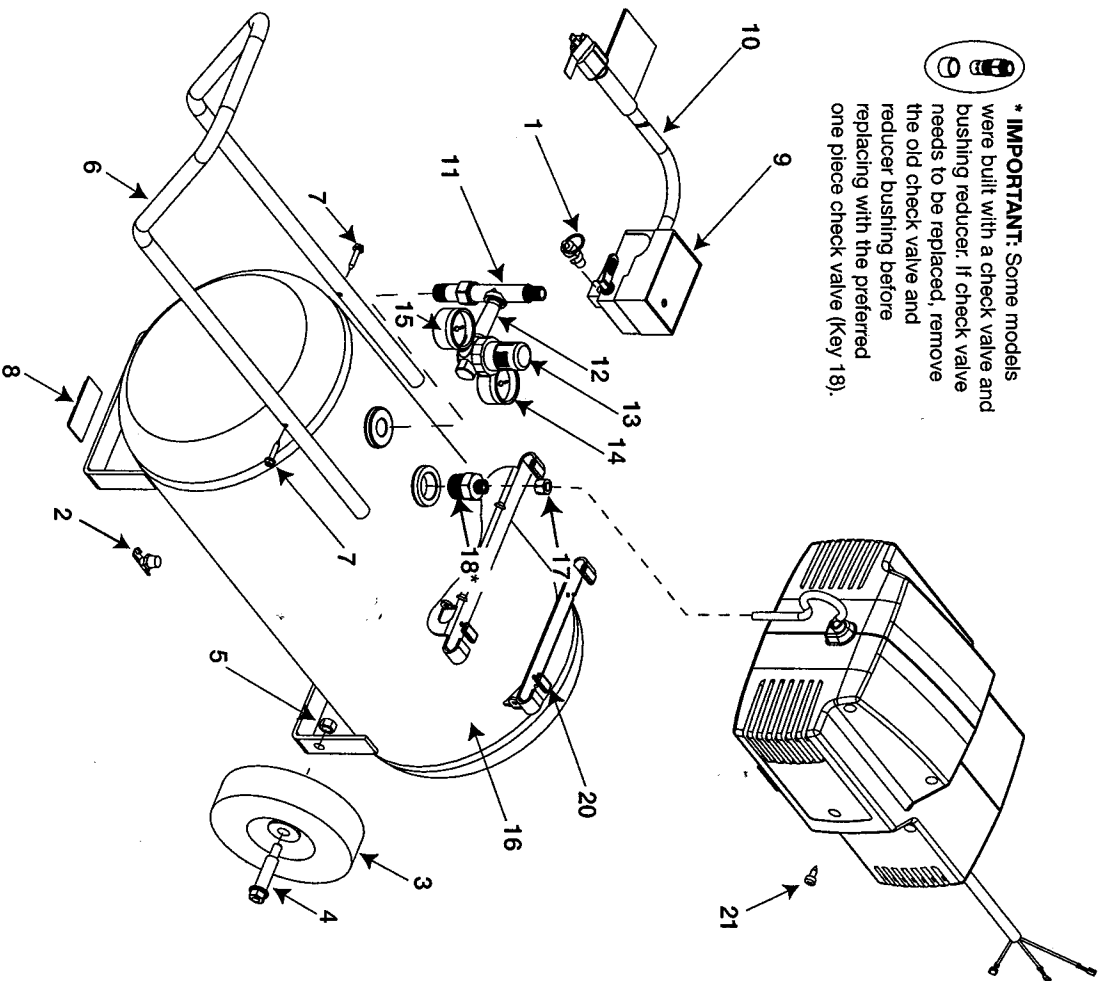

**CP503-3**  
**Oilfree**  
**Air Compressor**

PART NO. A08624 r0  
 Date: 11/4/04

**\* IMPORTANT:** Some models were built with a check valve and bushing reducer. If check valve needs to be replaced, remove the old check valve and reducer bushing before replacing with the preferred one piece check valve (key 18).

### Parts List for CP503 Type 3

Item Number	Part Number	Description	Qty Required
1	TIA-4150	VALVE SAFETY 150 .25	1
2	N286039	DRAIN VALVE	1
3	D28123	WHEEL SEMI PNEU 8X2.	2
4	A01194	BOLT .375-16X2.38 UN	2
5	SSF-8080-ZN	NUT .375-16 UNC-2B H	2
6	000000-00	No Longer Available	1
7	000000-00	No Longer Available	2
8	AC-0364	FOOT MOLDED BUMPER	1
9	5140117-70	PRESSURE SWITCH	1
10	D26615	CORD POWER ST 14GA 1	1
11	D28999	STANDPIPE 1/4 NPT X	1
12	D24888	NIPPLE .25NPT X 2.5	1
13	N008792	REGULATOR RPR KIT	1
13	D27256	REGULATOR 4PORT P1P2	1
14	000000-00	No Longer Available	1
15	Z-AC-0010-1	GAUGE LEFT HAND	1
16	000000-00	No Longer Available	1
17	SSP-473	ASSY NUT SLEEVE 5/16	1
18	A19716	CHECK VALVE	1
20	CAC-1254	ISOLATOR PUMP	4
21	SSF-621	SCREW .250-14X.625 F	2
101	A06436	SHROUD KIT	1
102	A06436	SHROUD KIT	1
103	CAC-1196	HEAD UMC	1
104	N044359	TUBE SEAL	1
105	Z-D24819	GASKET HEAD UMC GRAP	1
106	N017592SV	VALVE PLATE ASSY	1